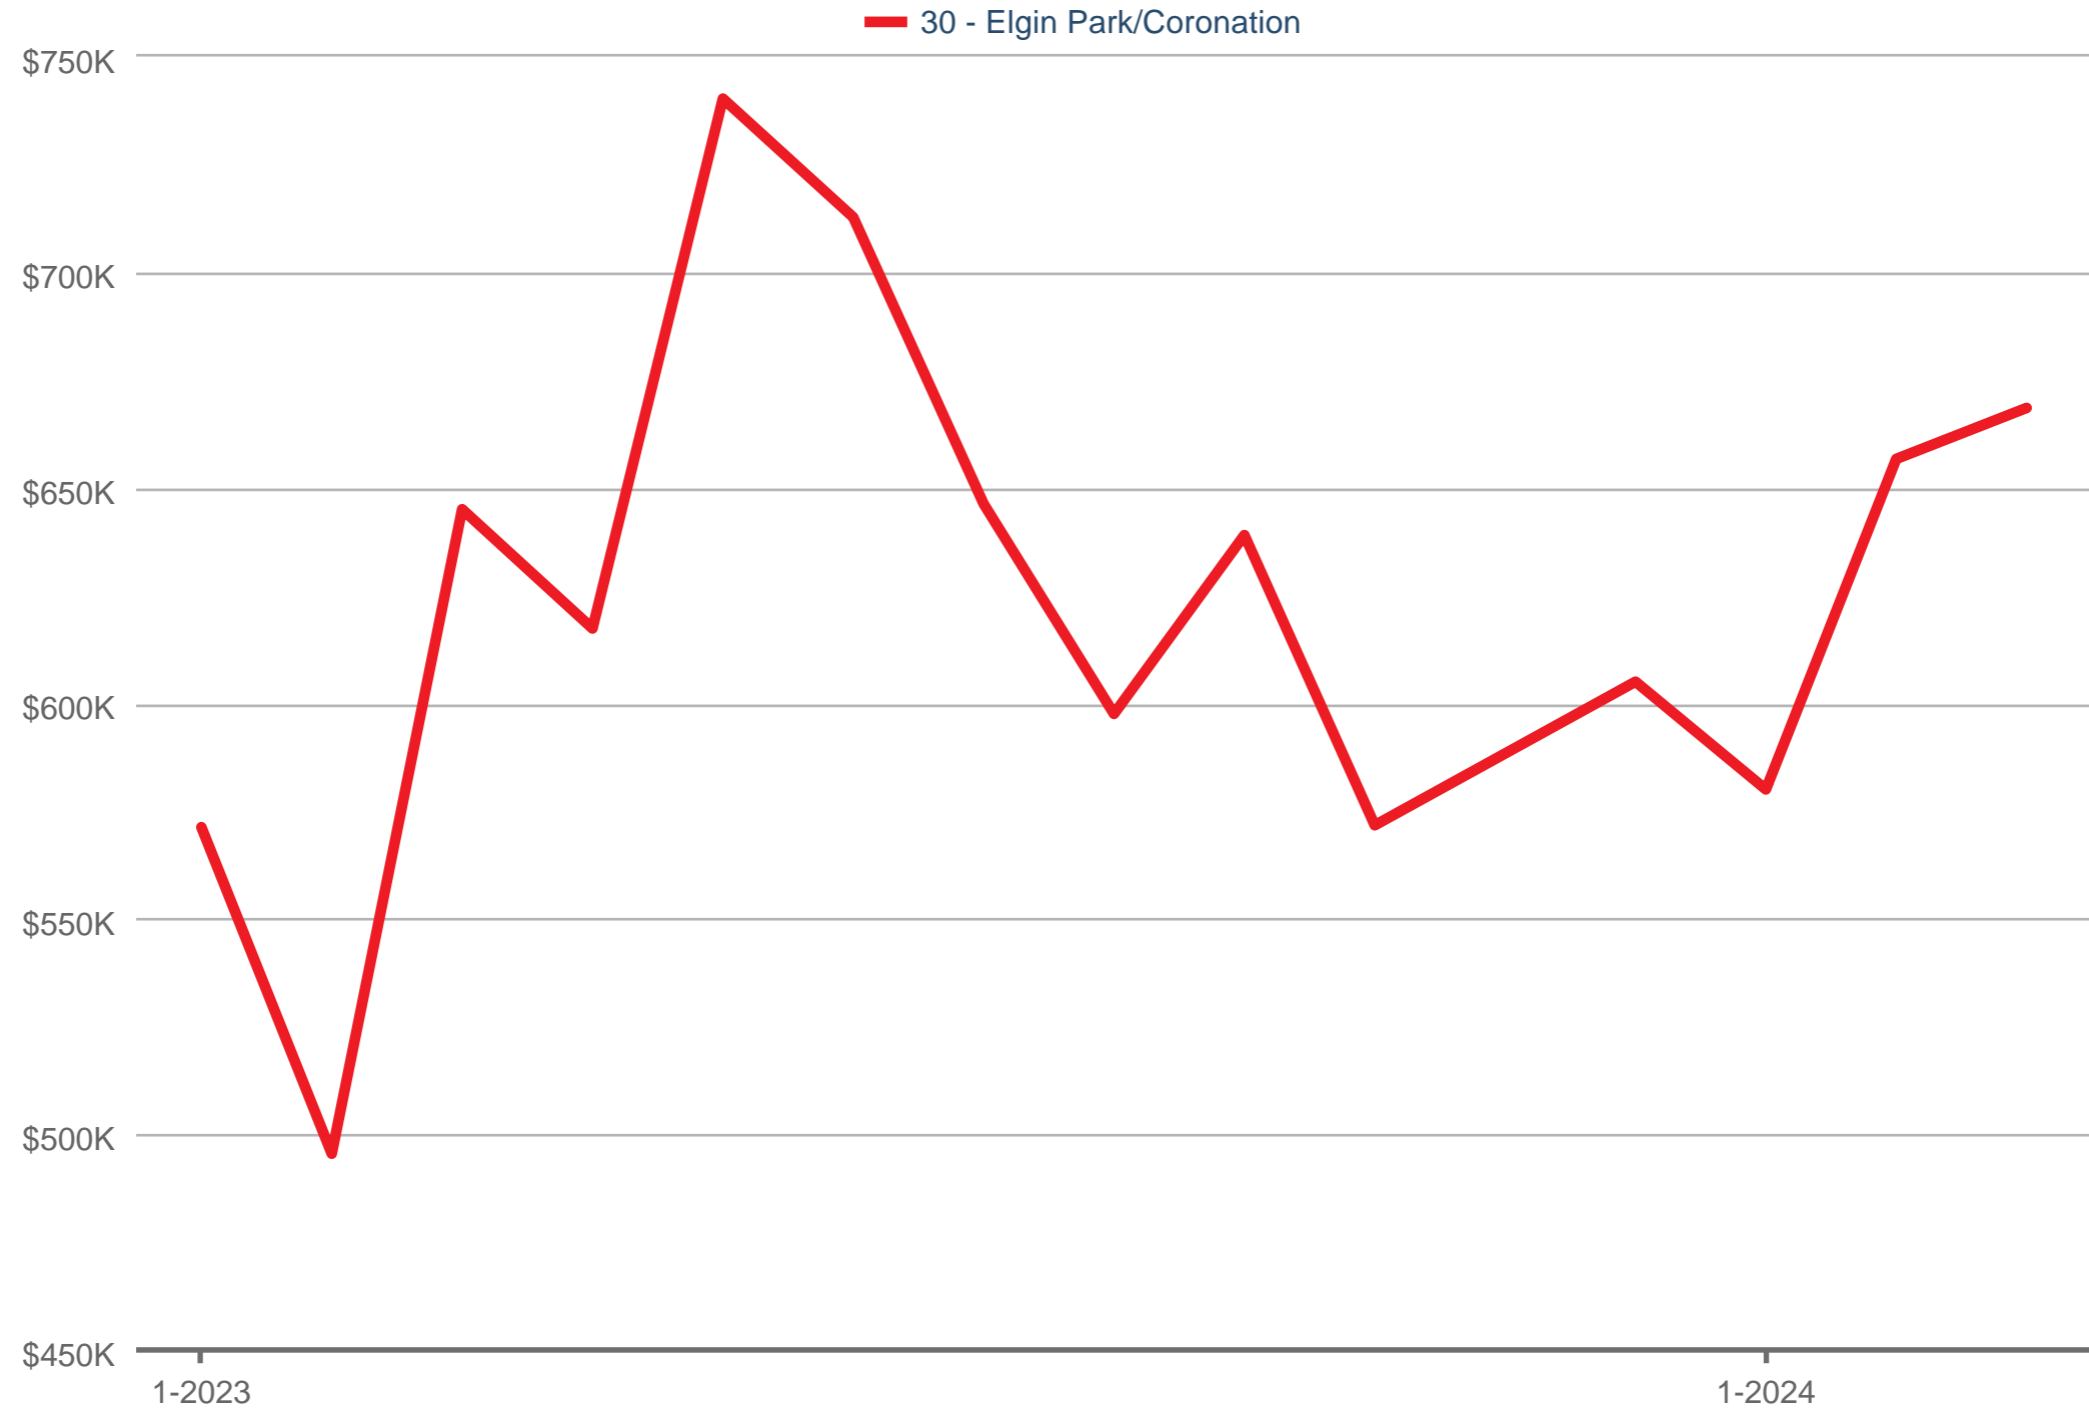

Average Sales Price

30 - Elgin Park/Coronation: Single Family

Each data point is one month of activity. Data is from April 25, 2024.