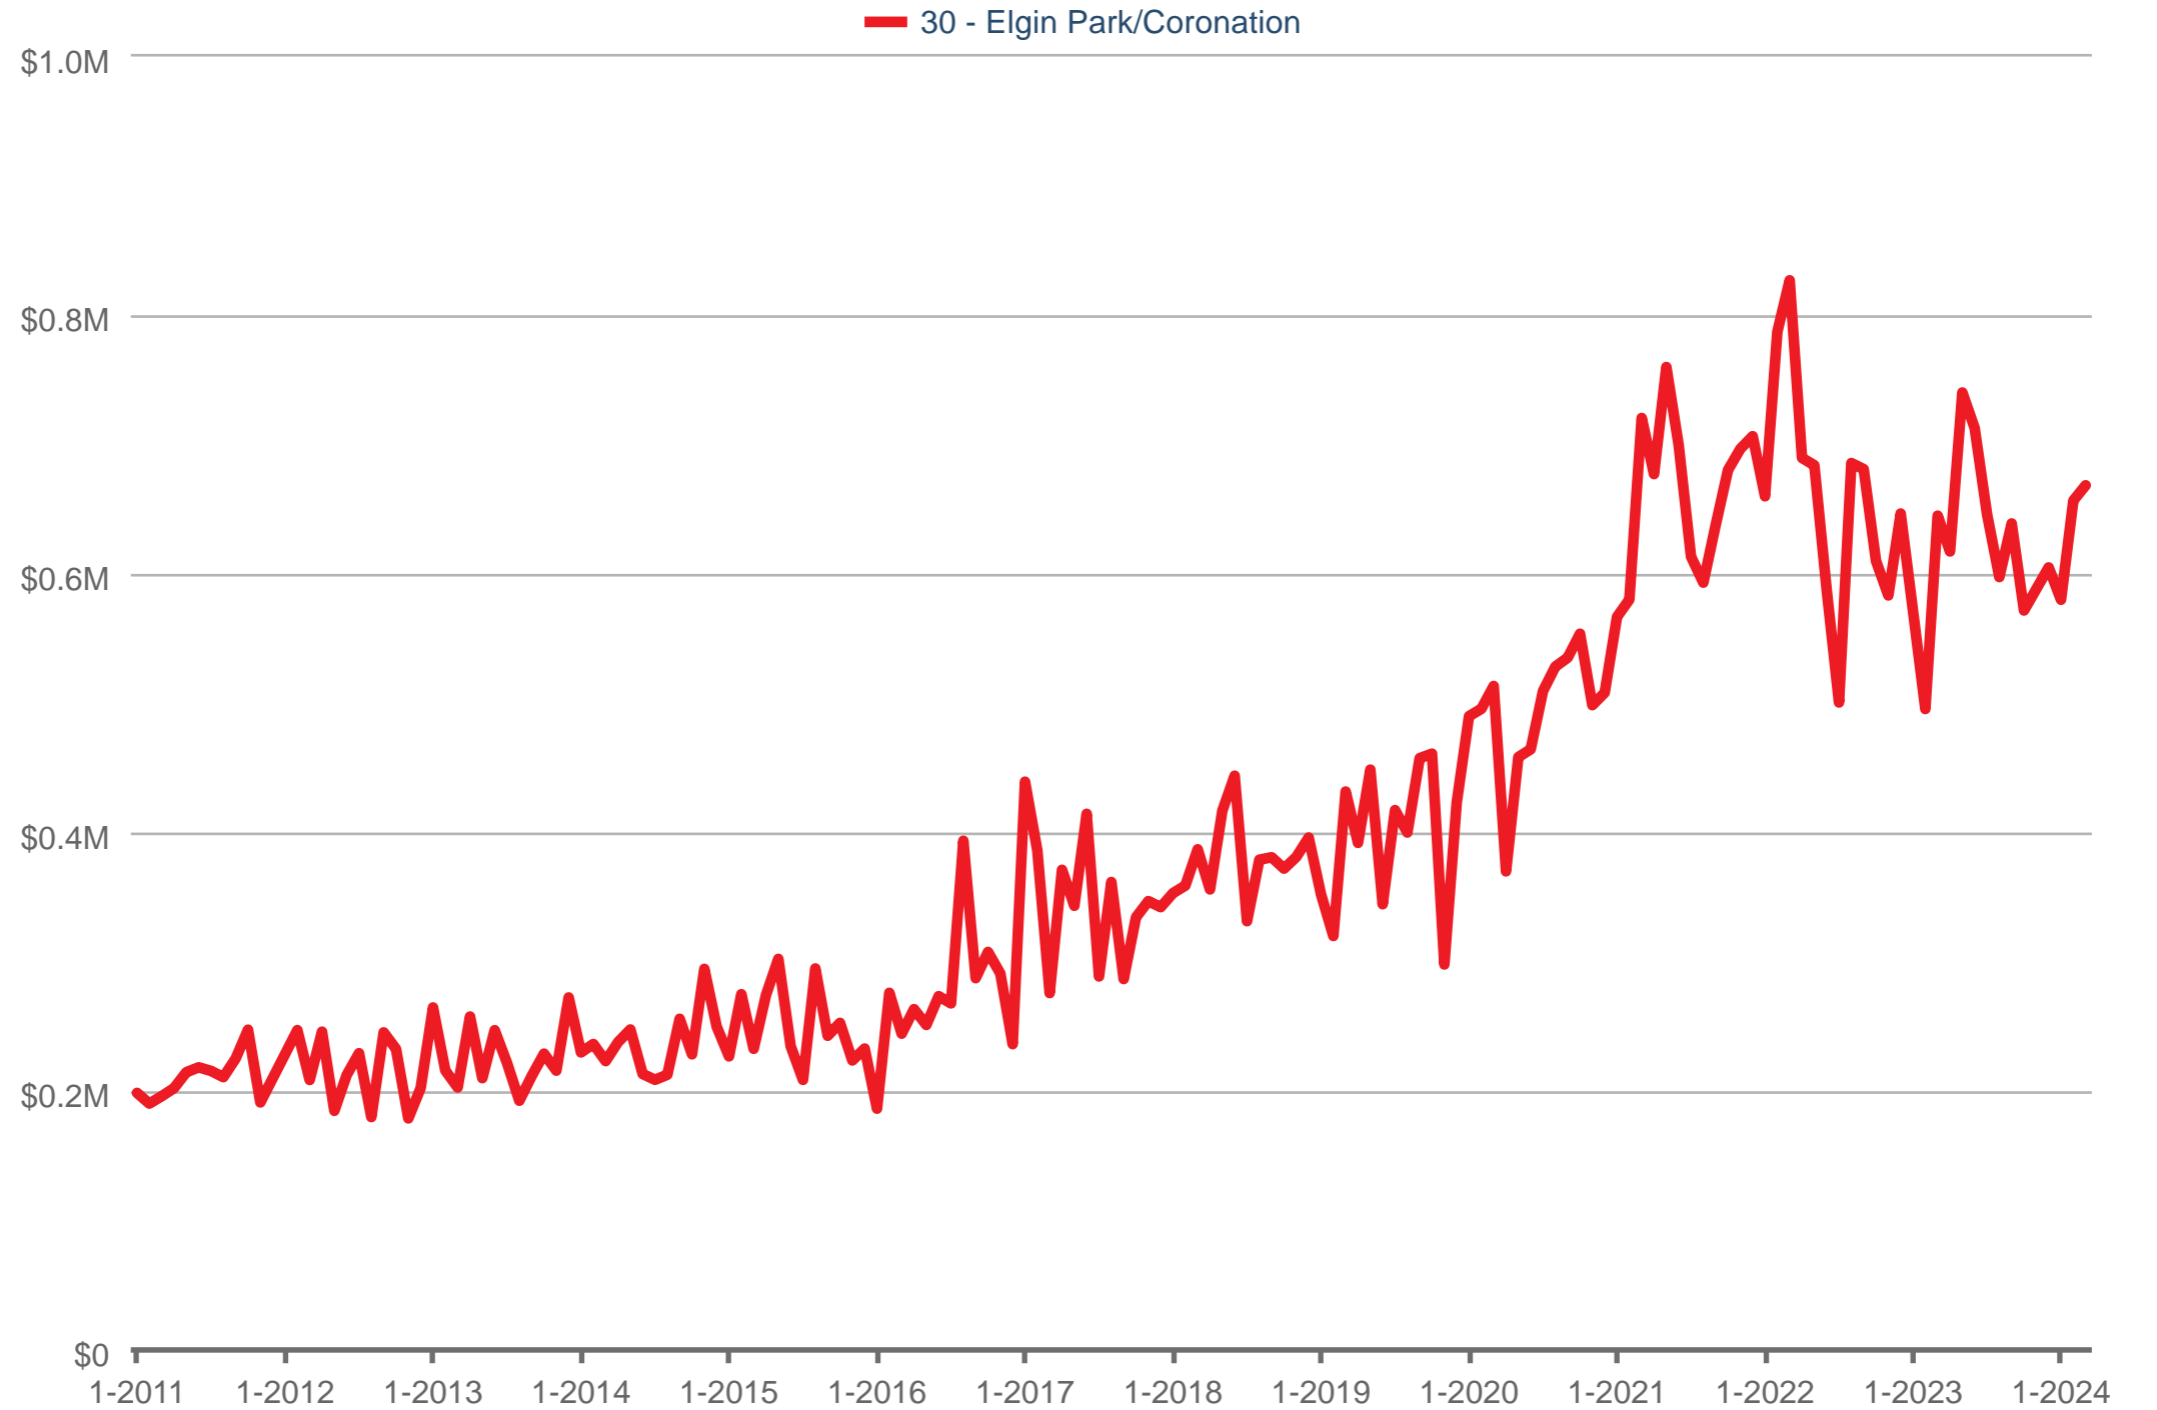

Average Sales Price

30 - Elgin Park/Coronation: Single Family

Each data point is one month of activity. Data is from April 26, 2024.