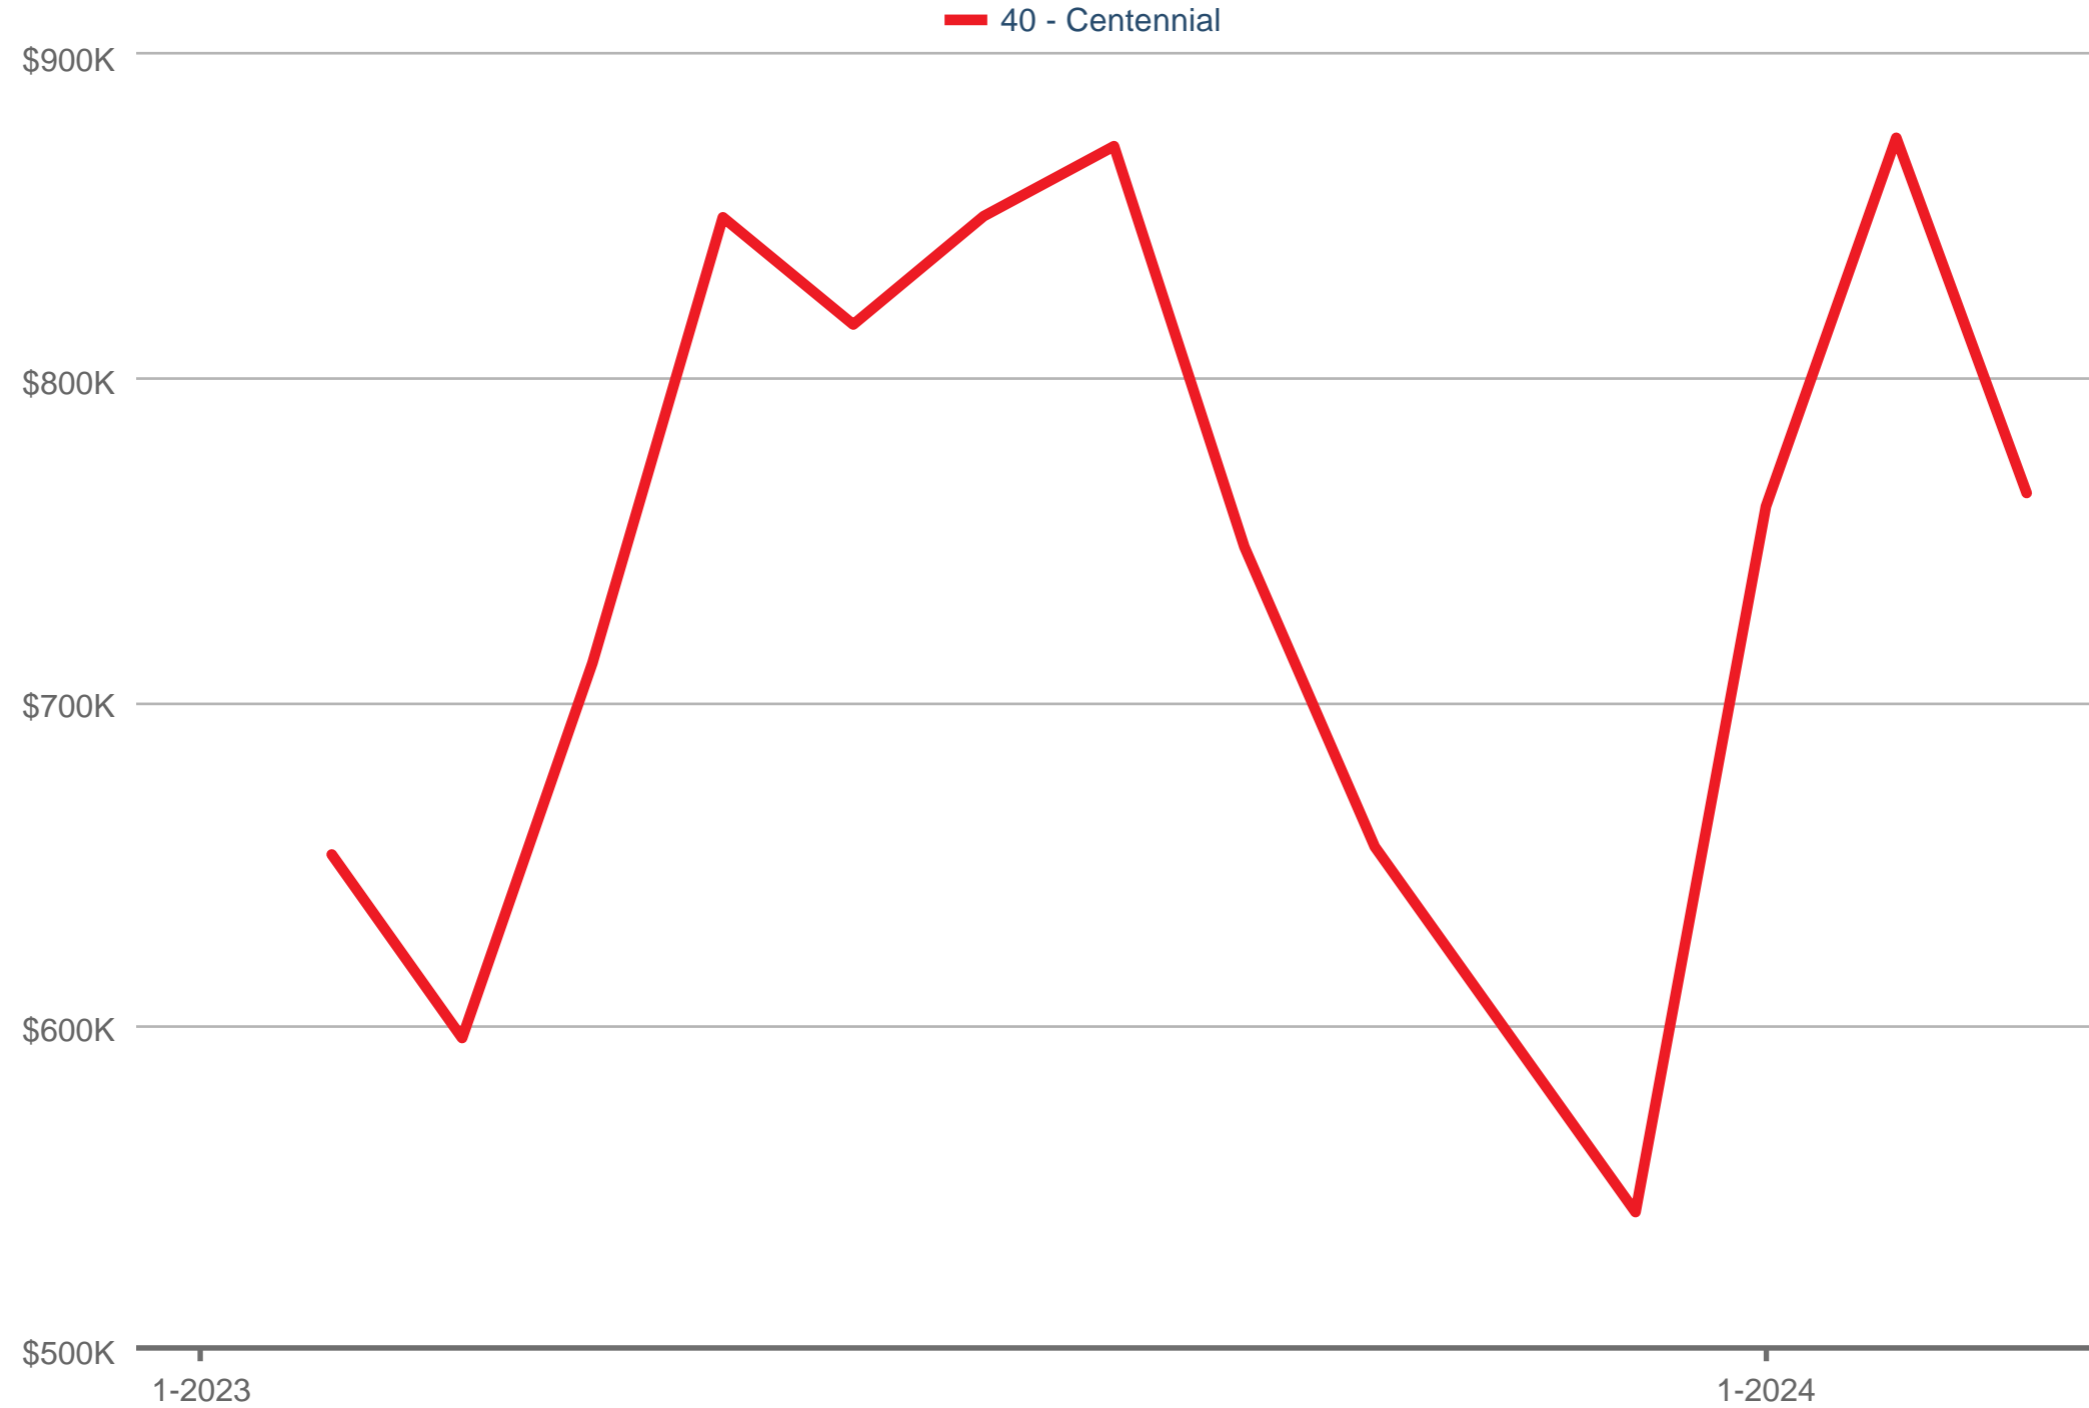

Average Sales Price

1-2024
40 - Centennial: Single Family

Each data point is one month of activity. Data is from April 24, 2024.