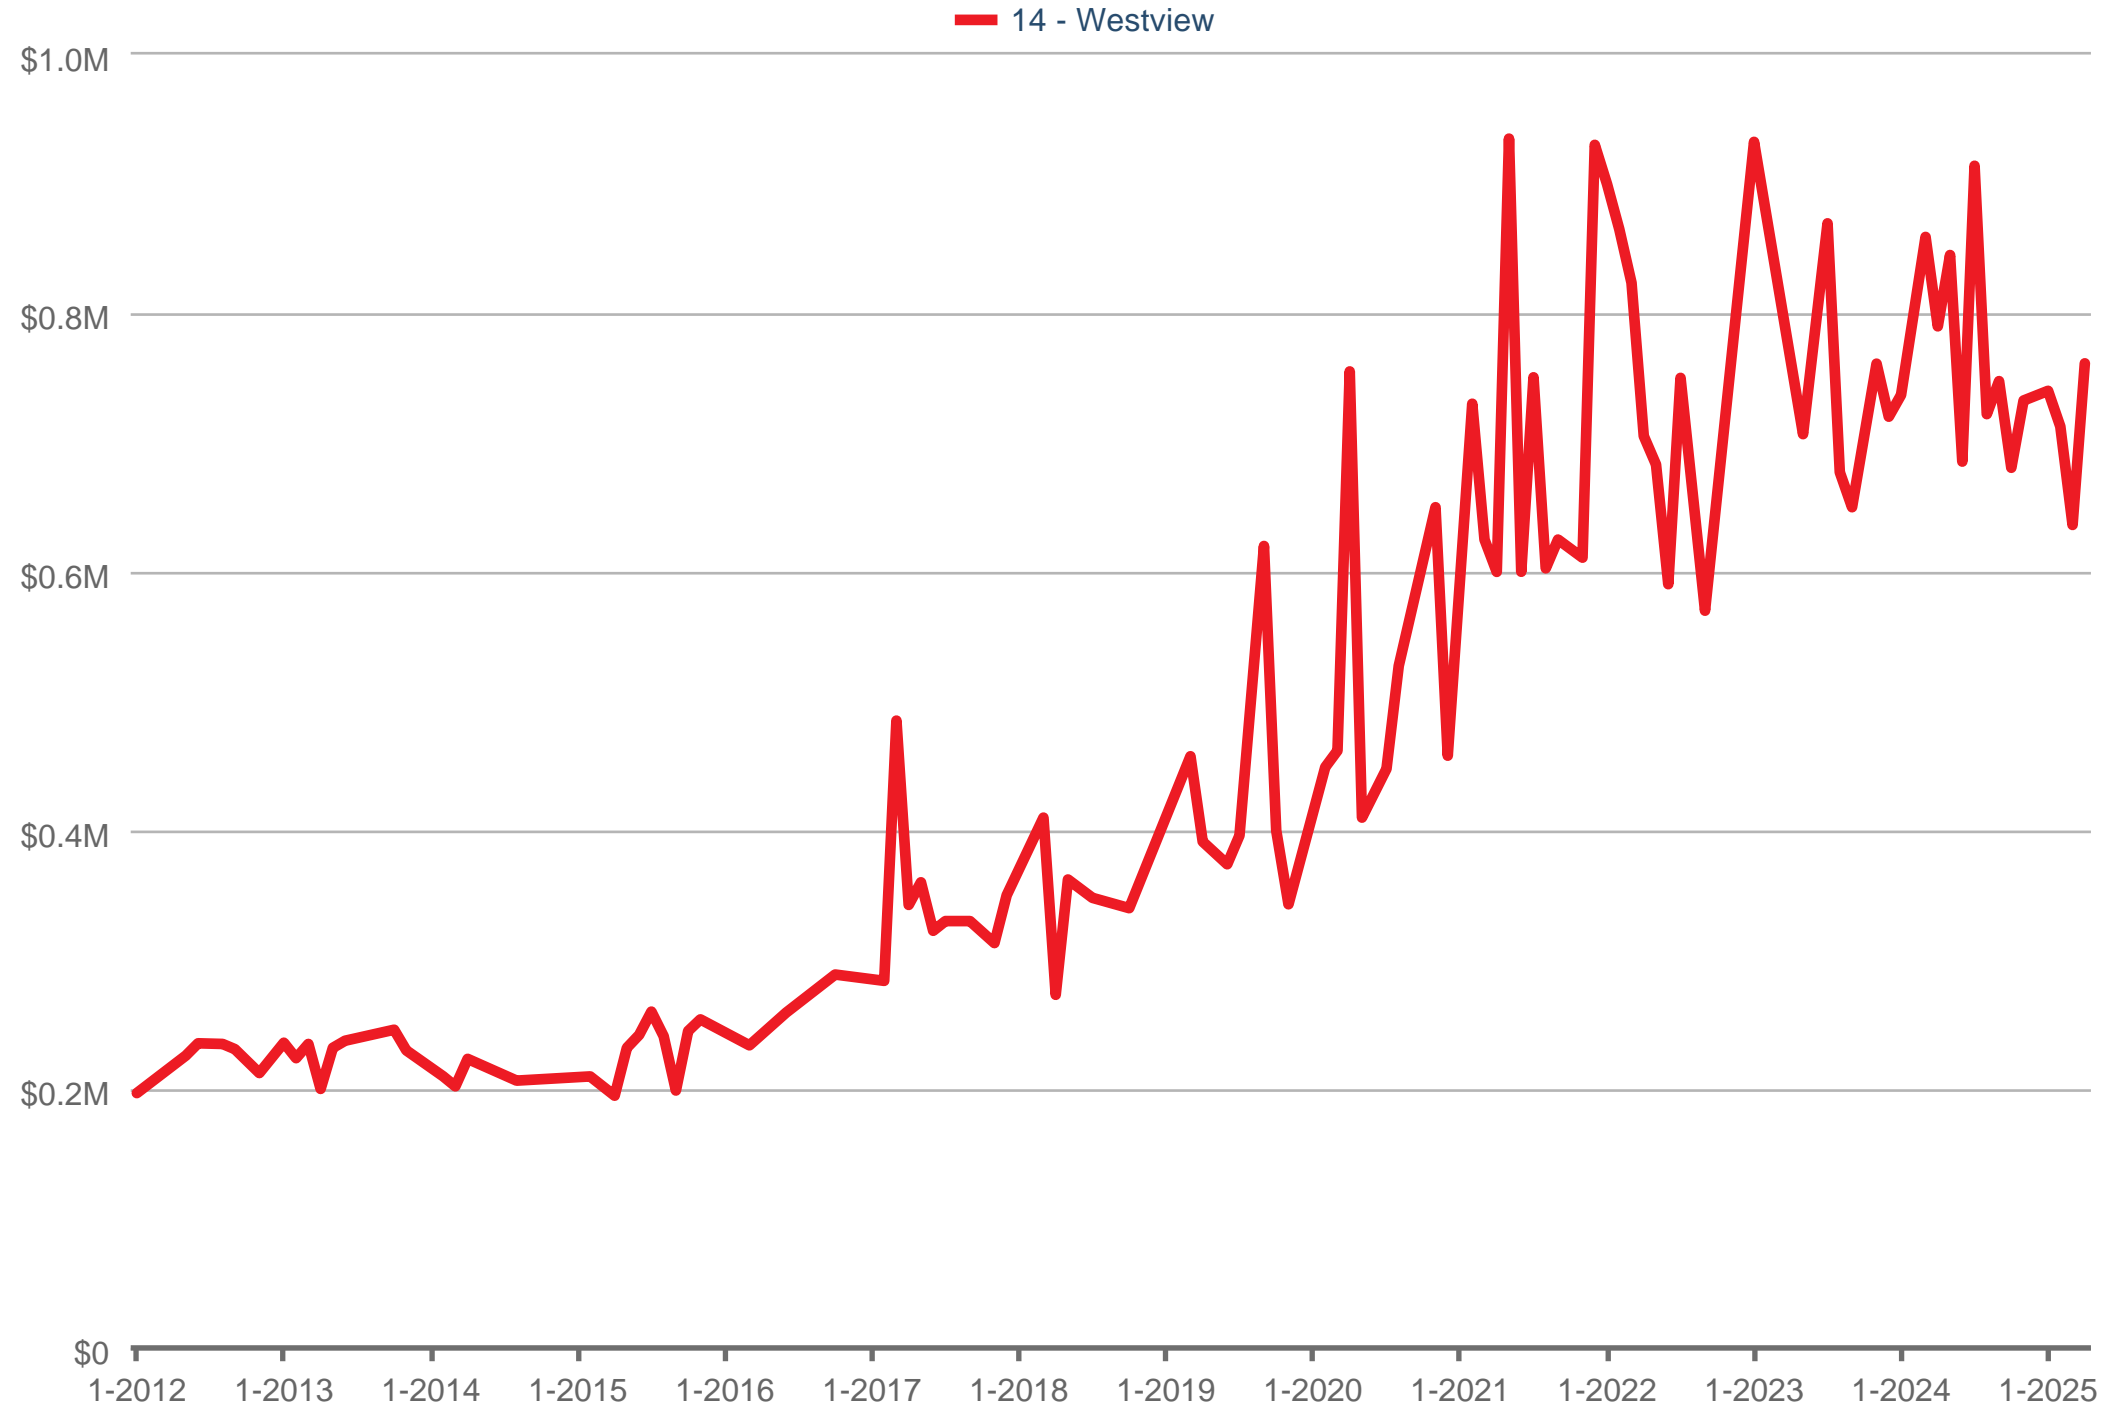

Average Sales Price

14 - Westview: Townhouse

Each data point is one month of activity. Data is from May 17, 2025.