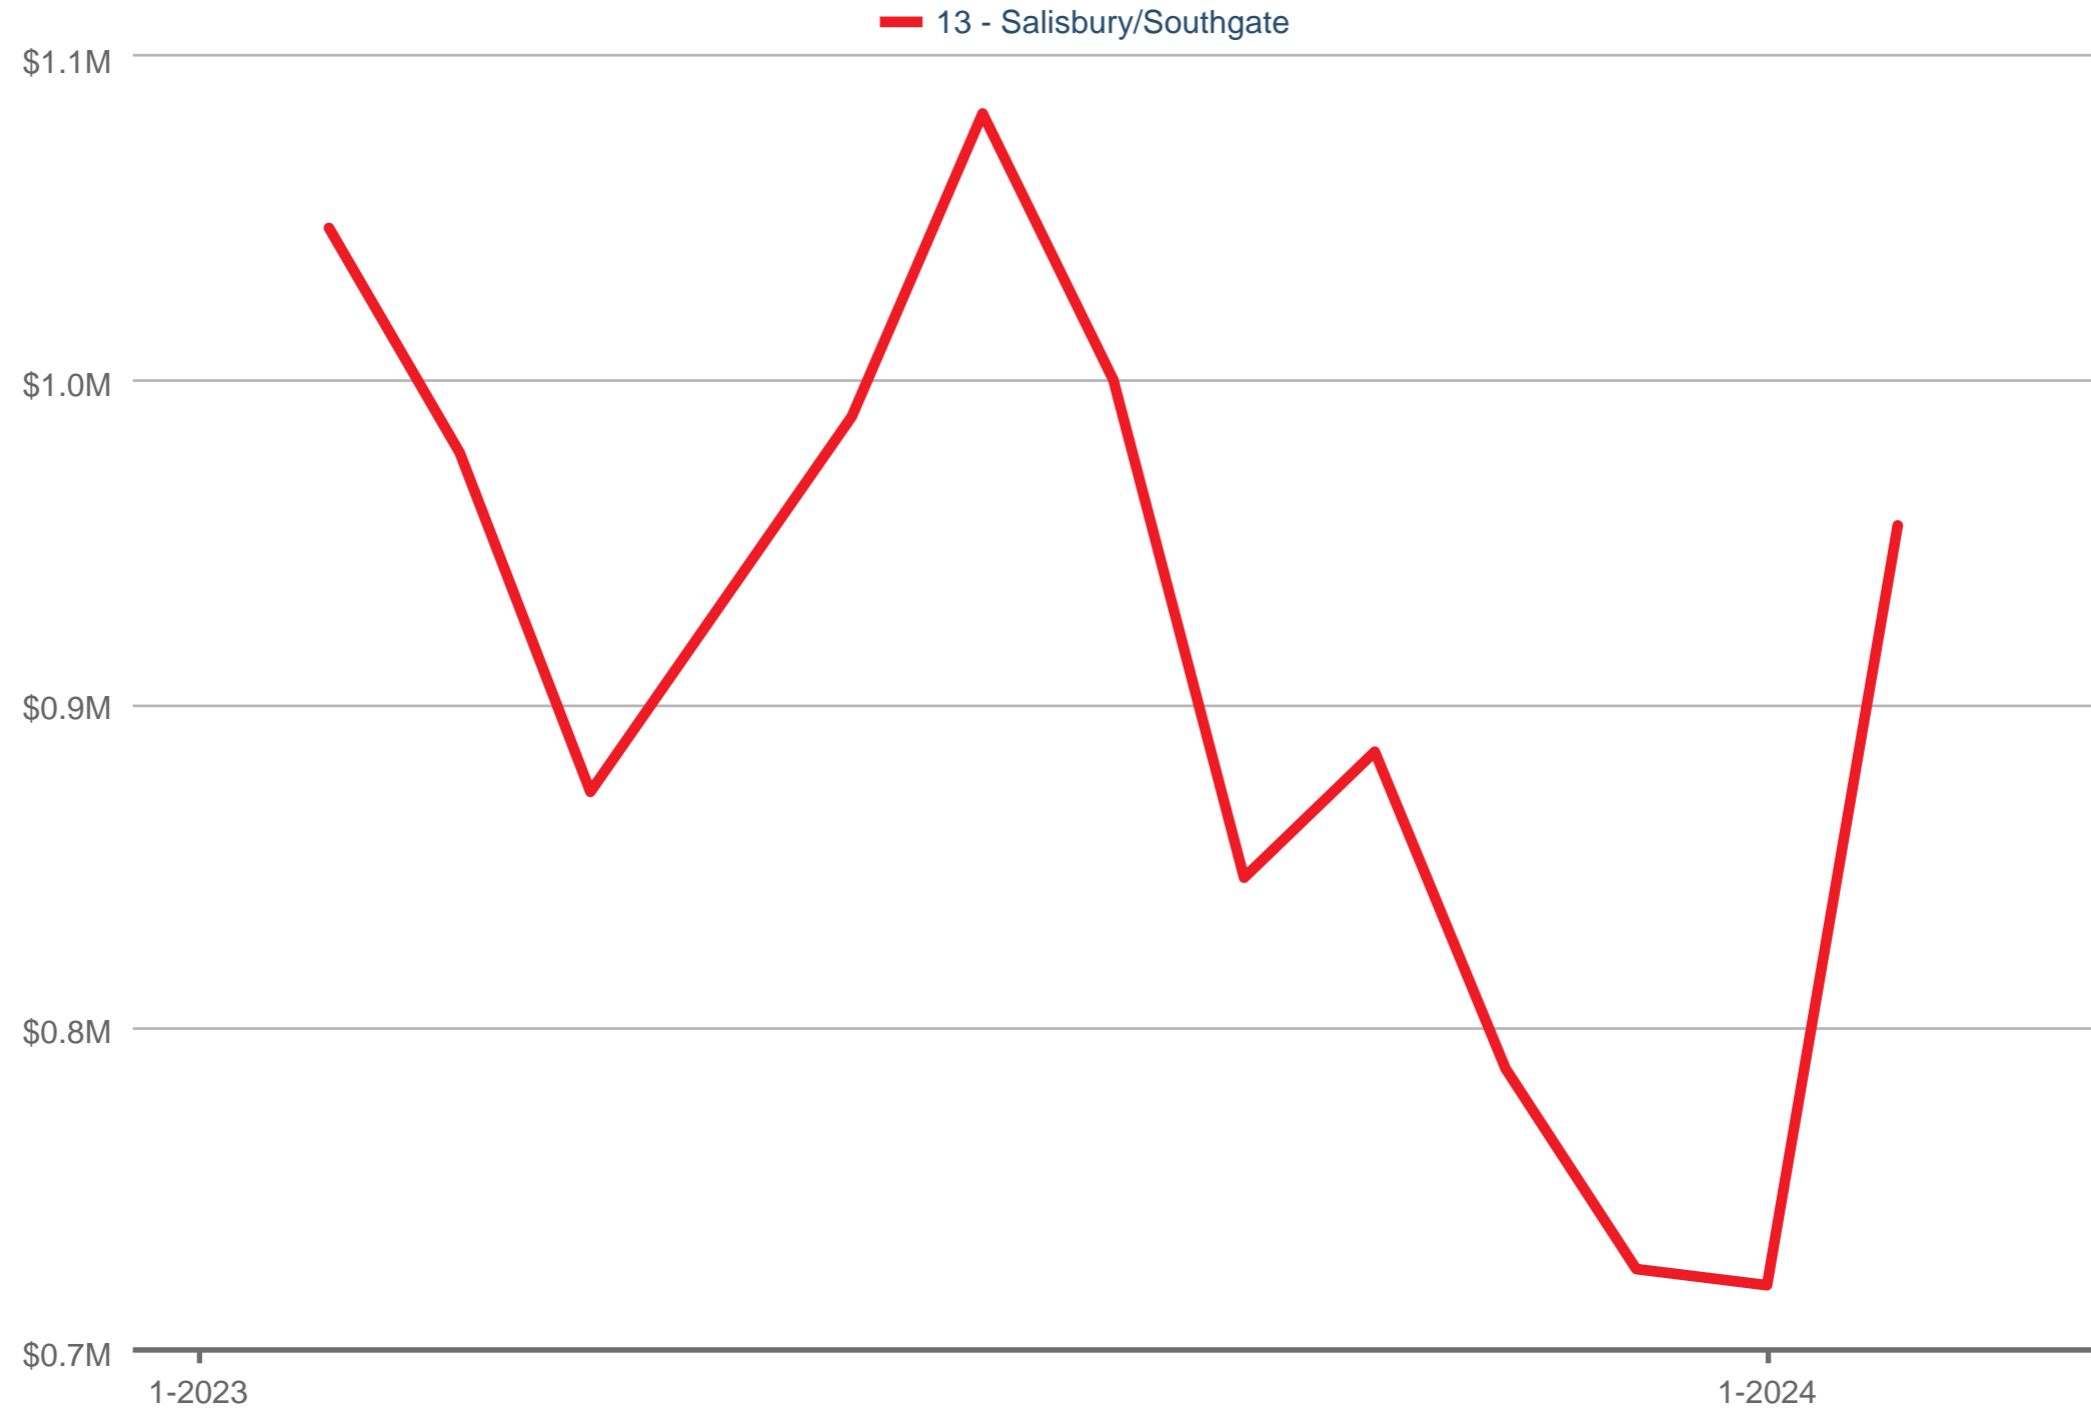

### Average Sales Price

13 - Salisbury/Southgate: Single Family

Each data point is one month of activity. Data is from April 20, 2024.