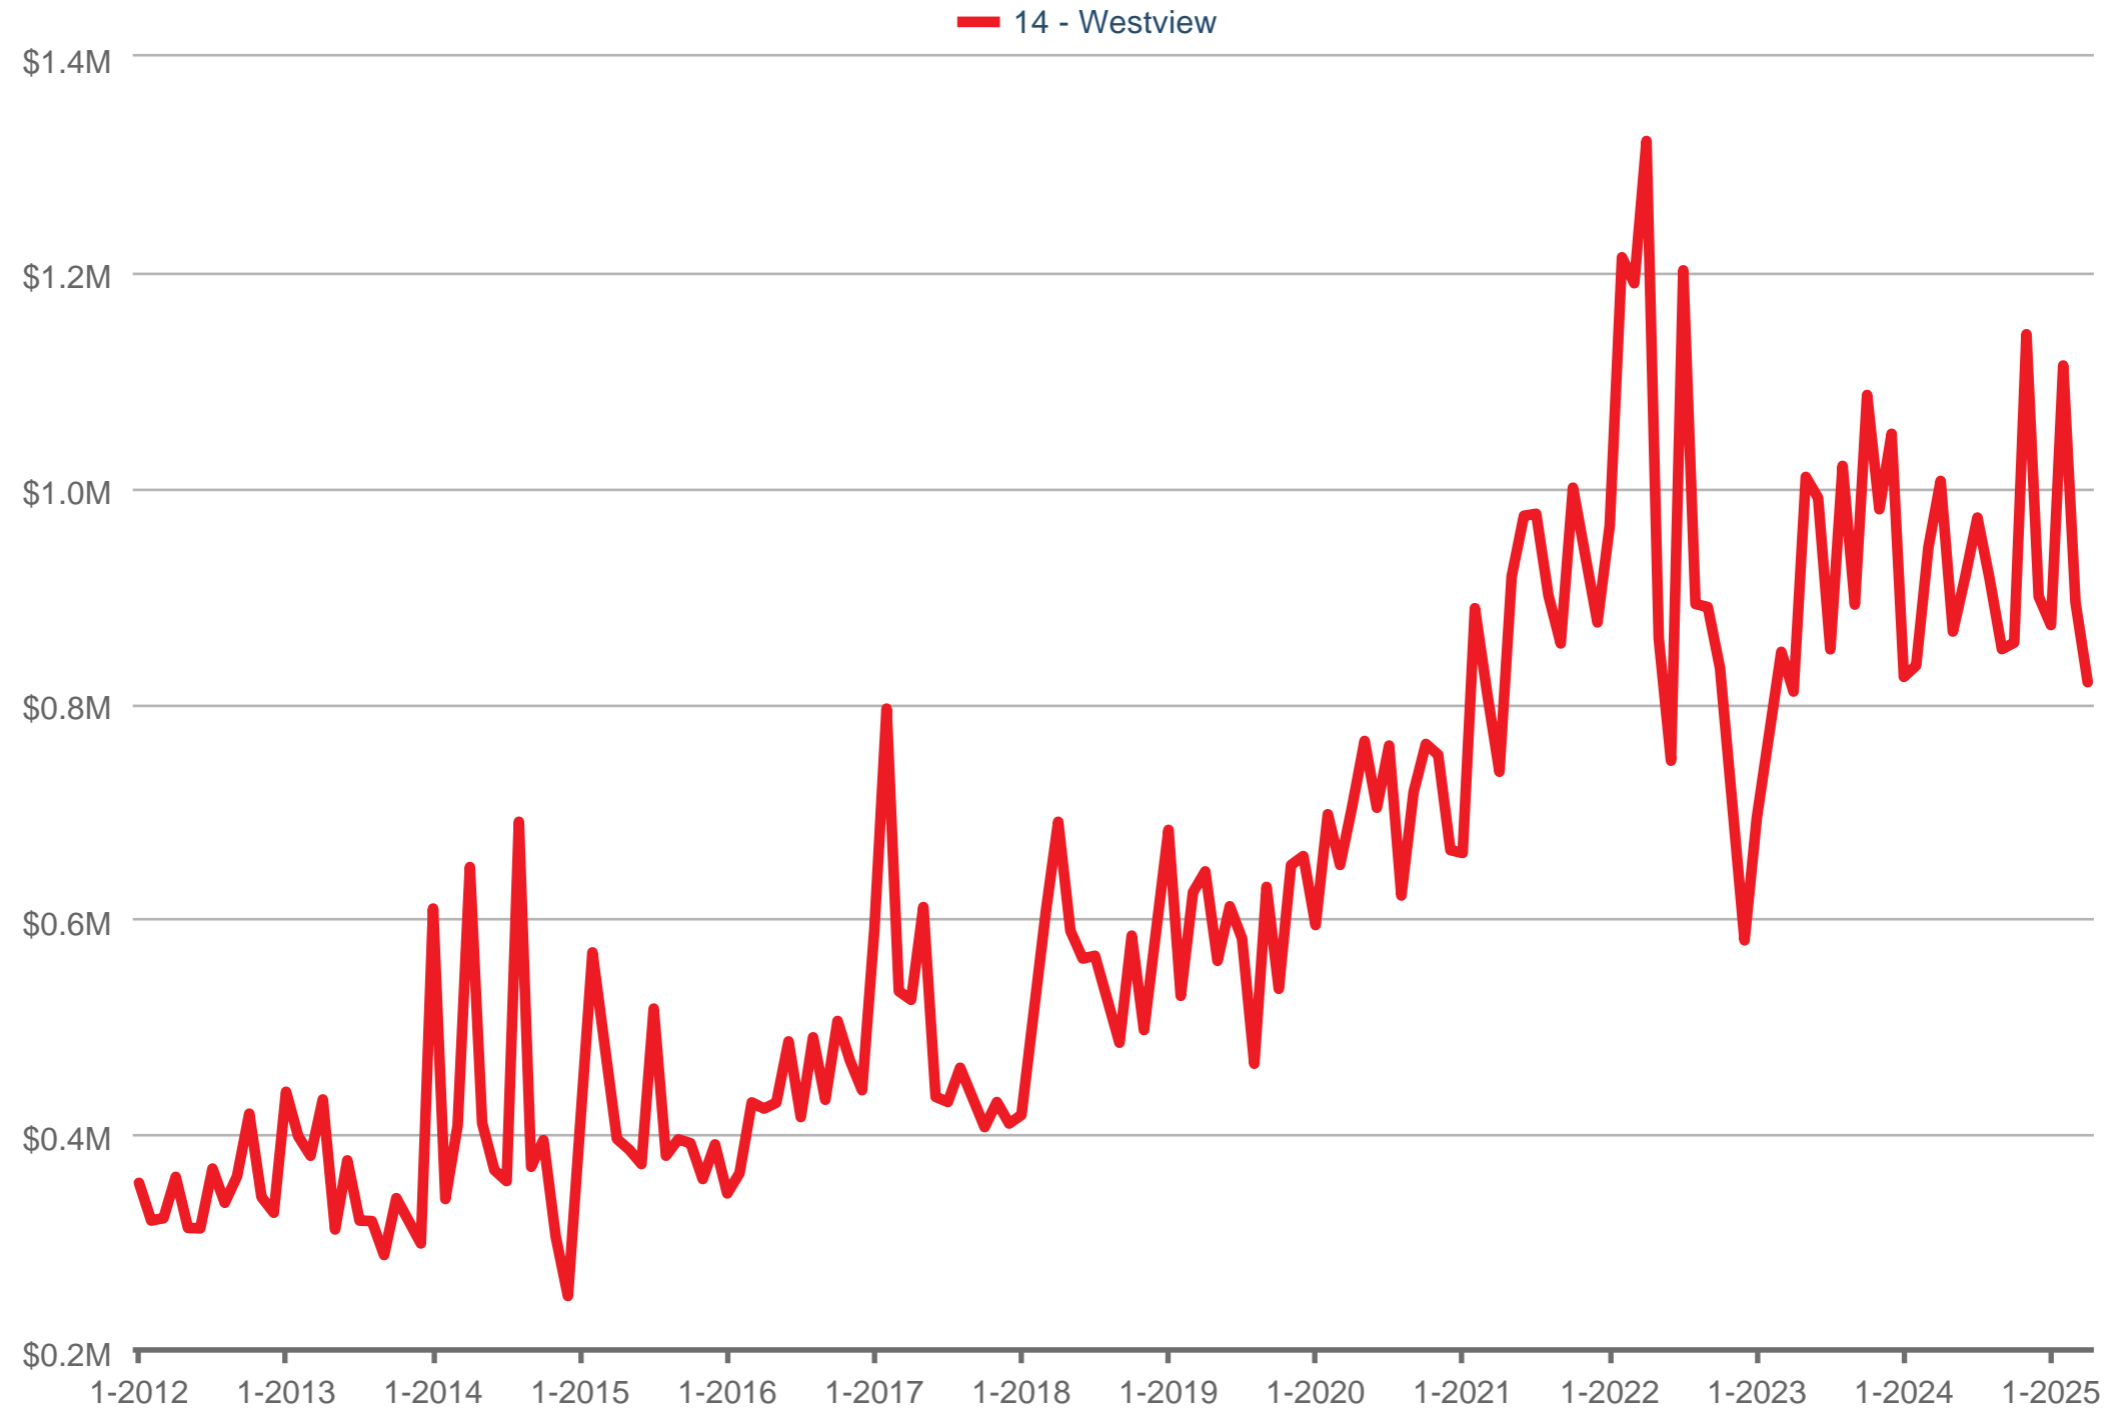

Average Sales Price

14 - Westview: Single Family

Each data point is one month of activity. Data is from May 17, 2025.