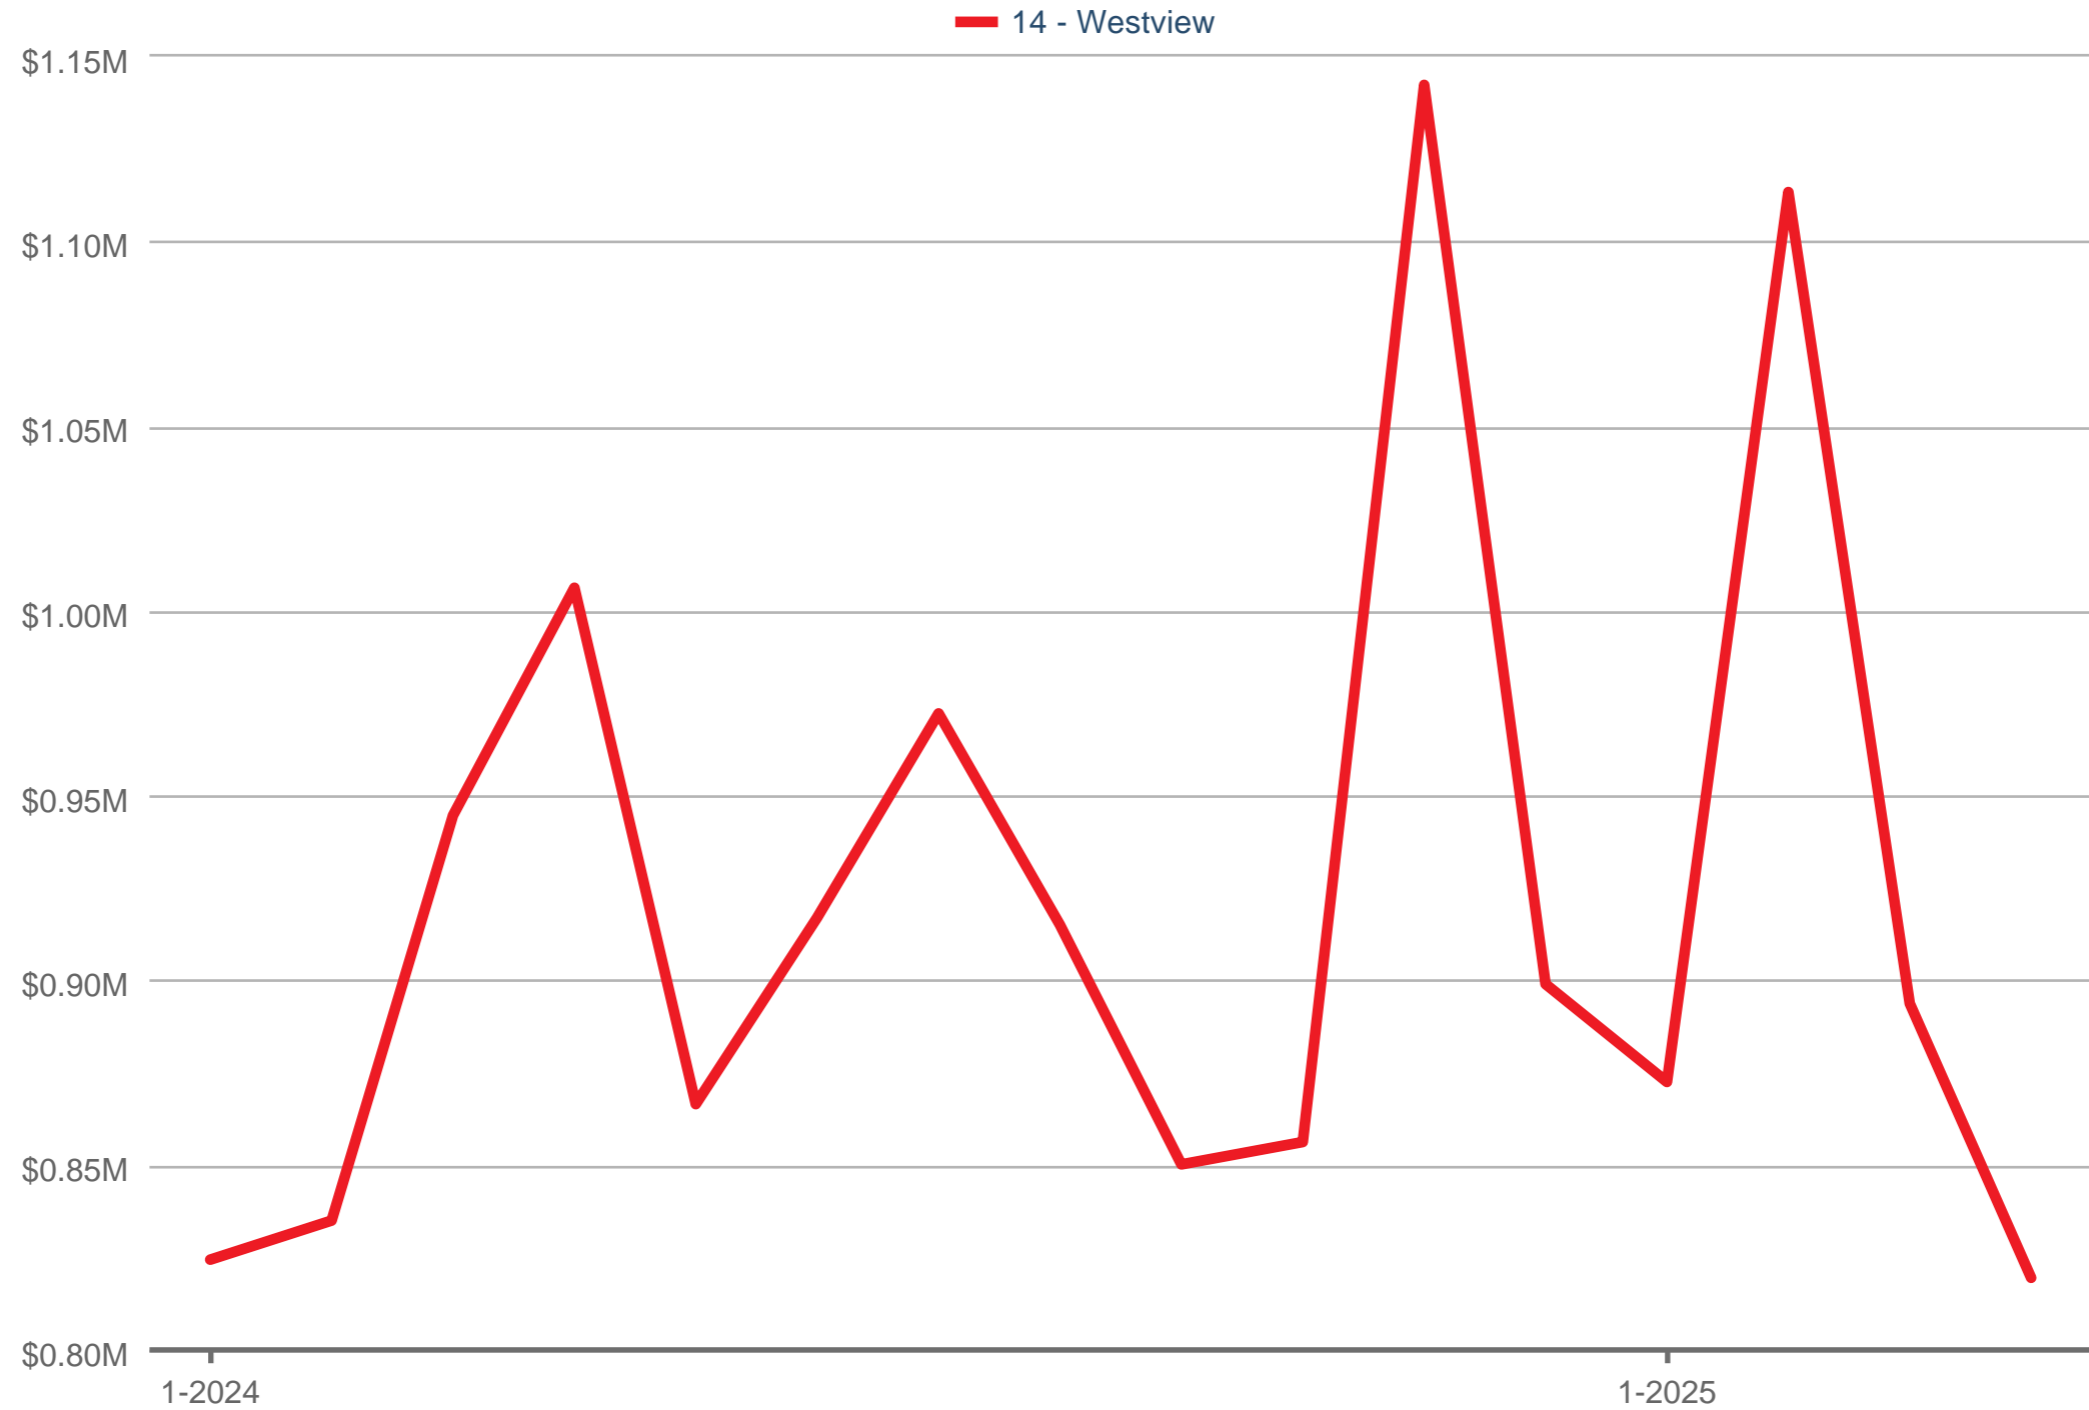

Average Sales Price

14 - Westview: Single Family

Each data point is one month of activity. Data is from May 17, 2025.