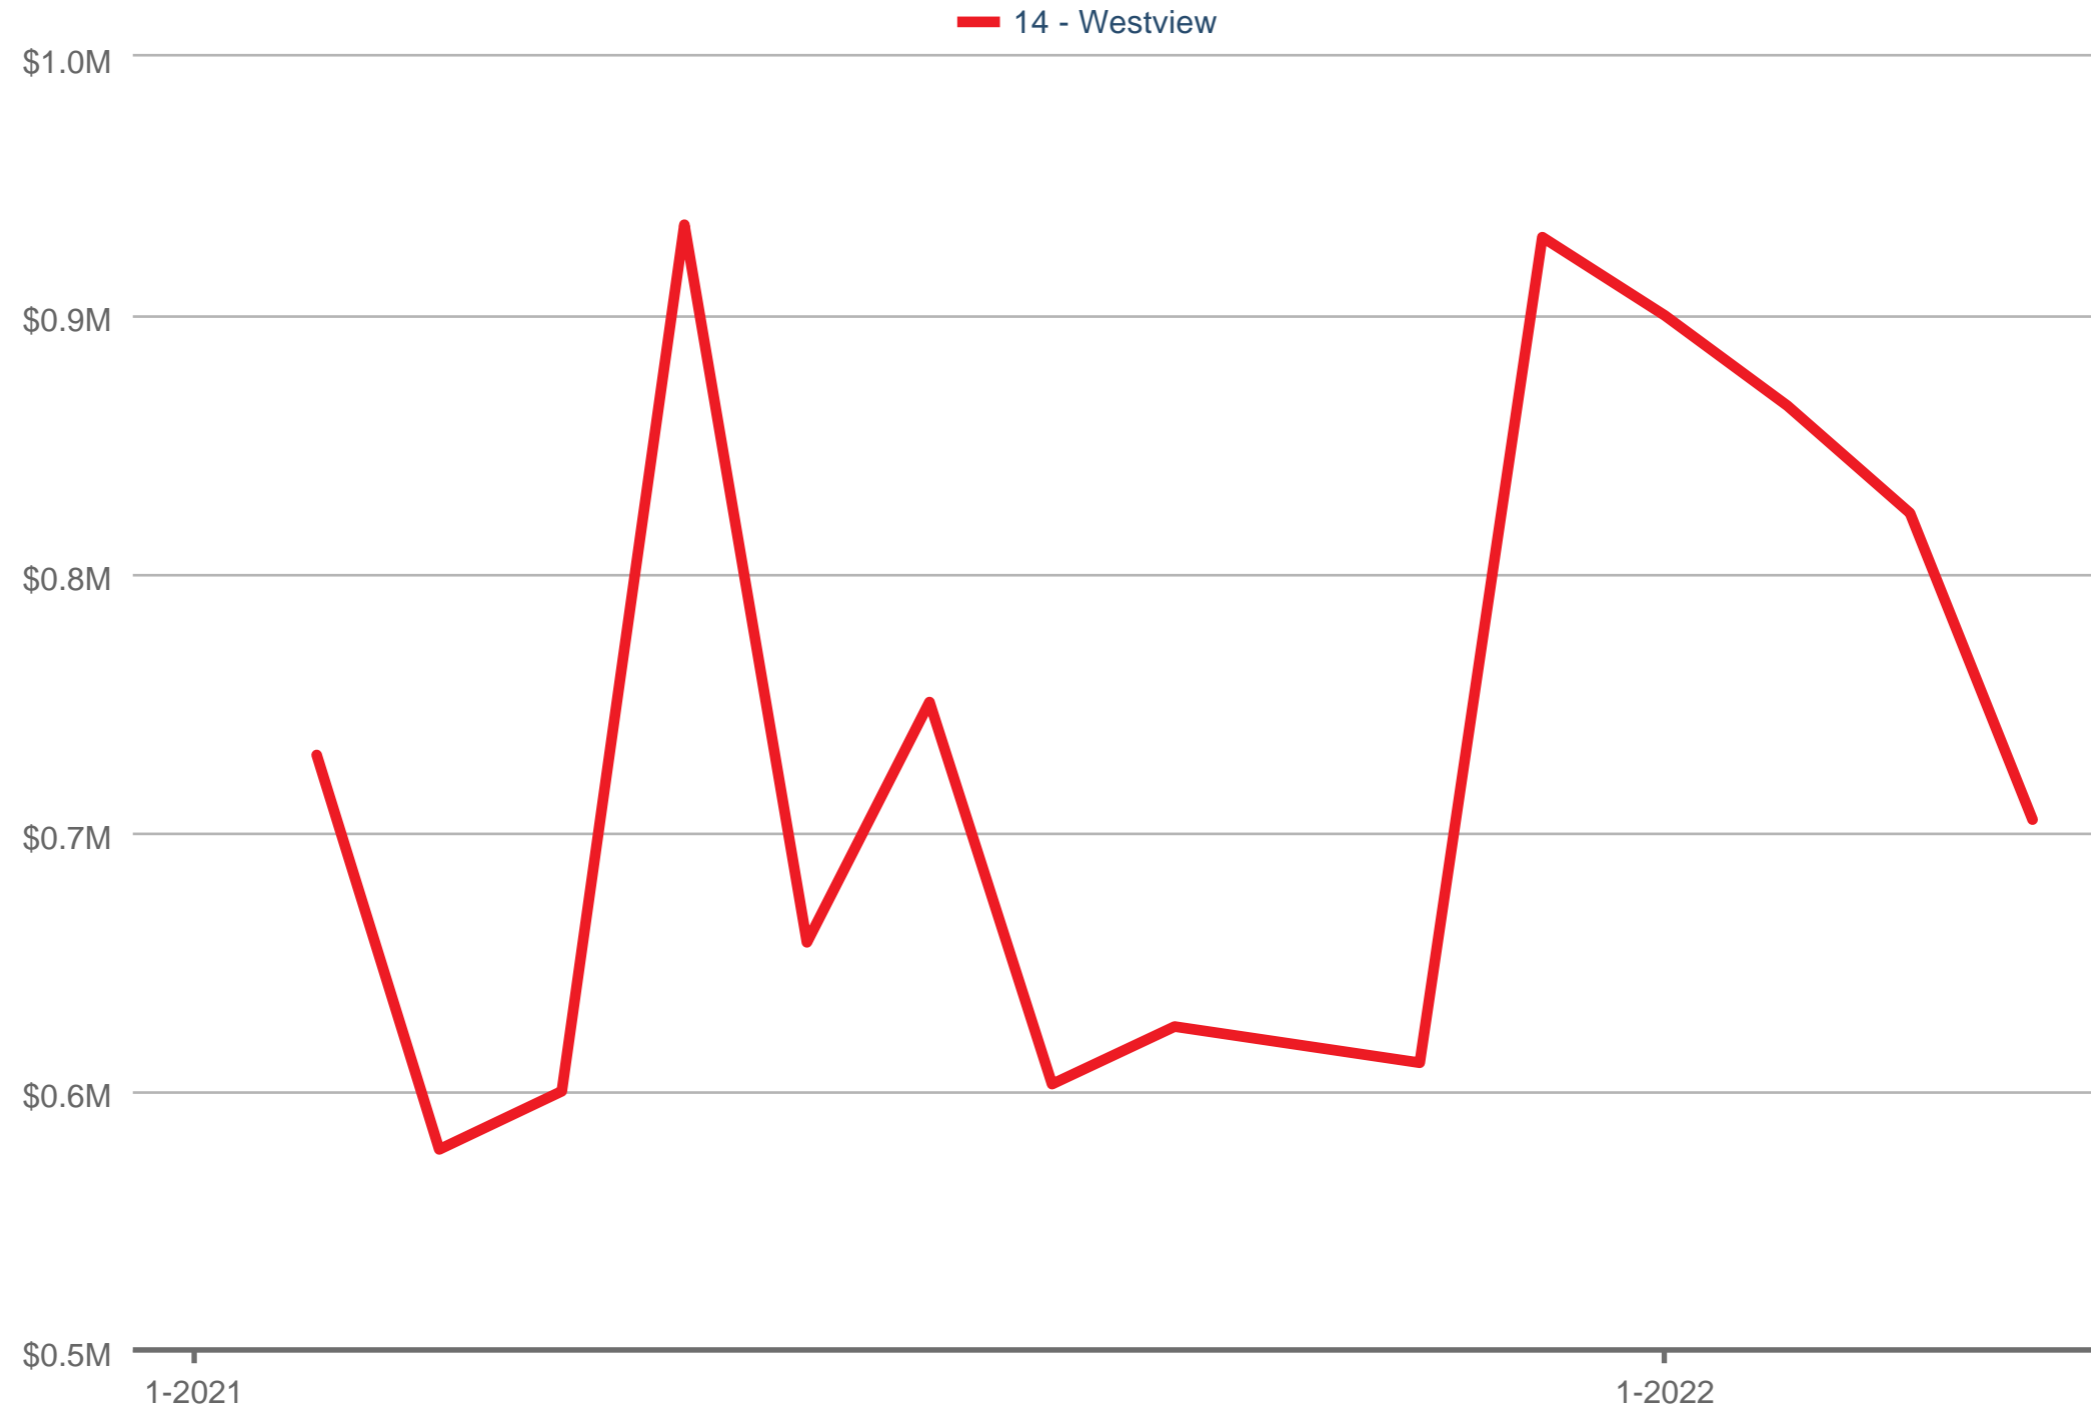

Average Sales Price

14 - Westview: Townhouse

Each data point is one month of activity. Data is from May 21, 2022.