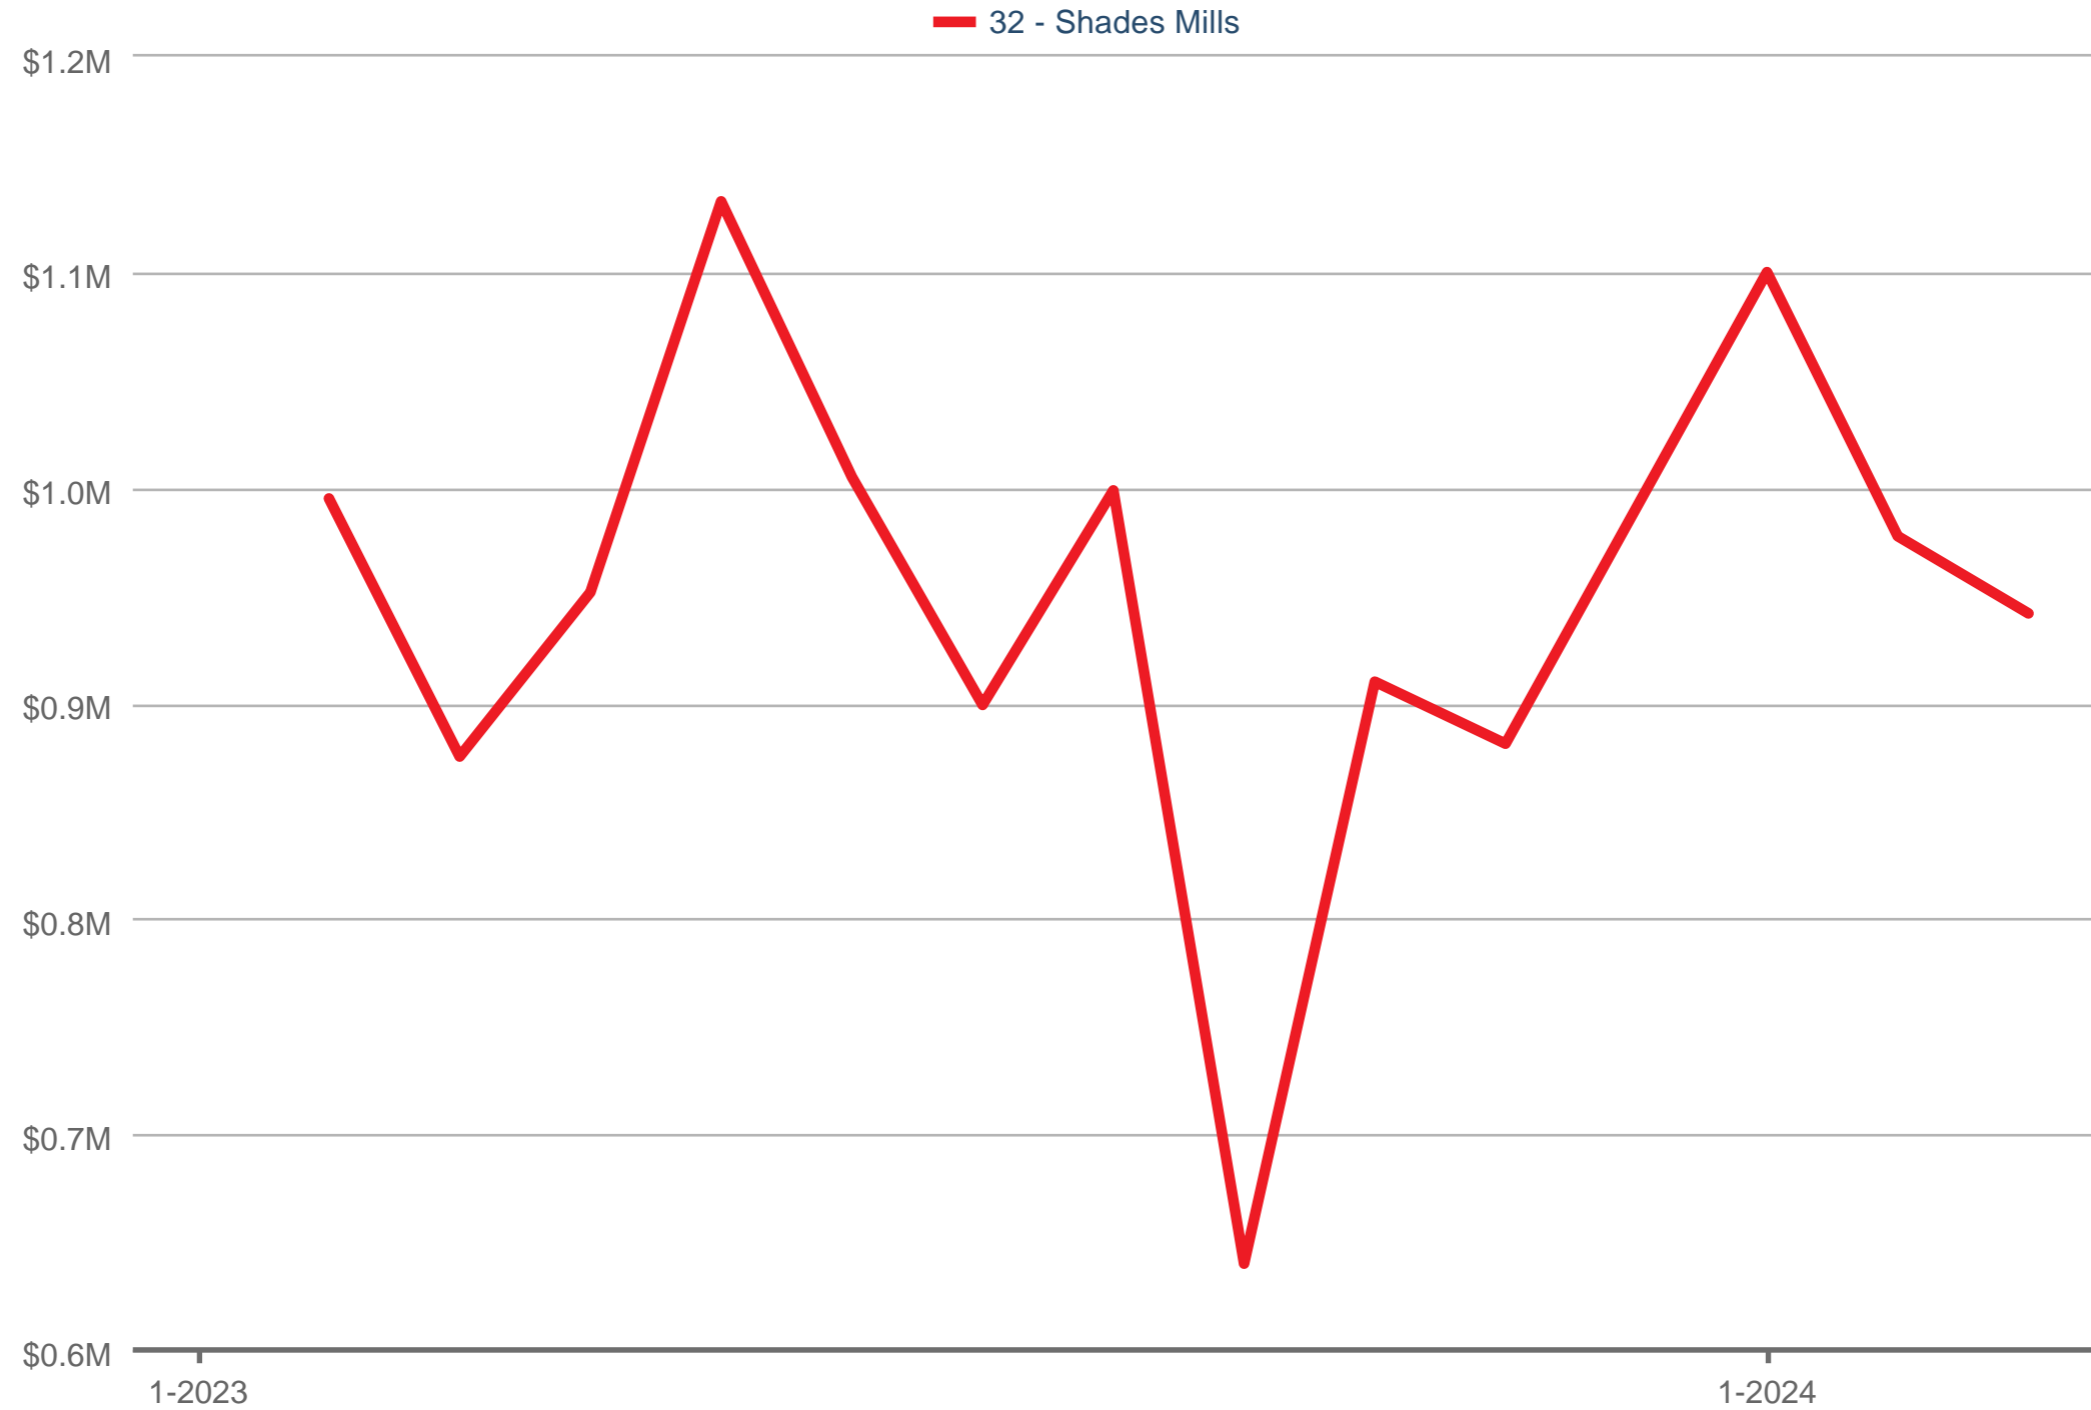

Average Sales Price

32 - Shades Mills: Single Family

Each data point is one month of activity. Data is from April 26, 2024.