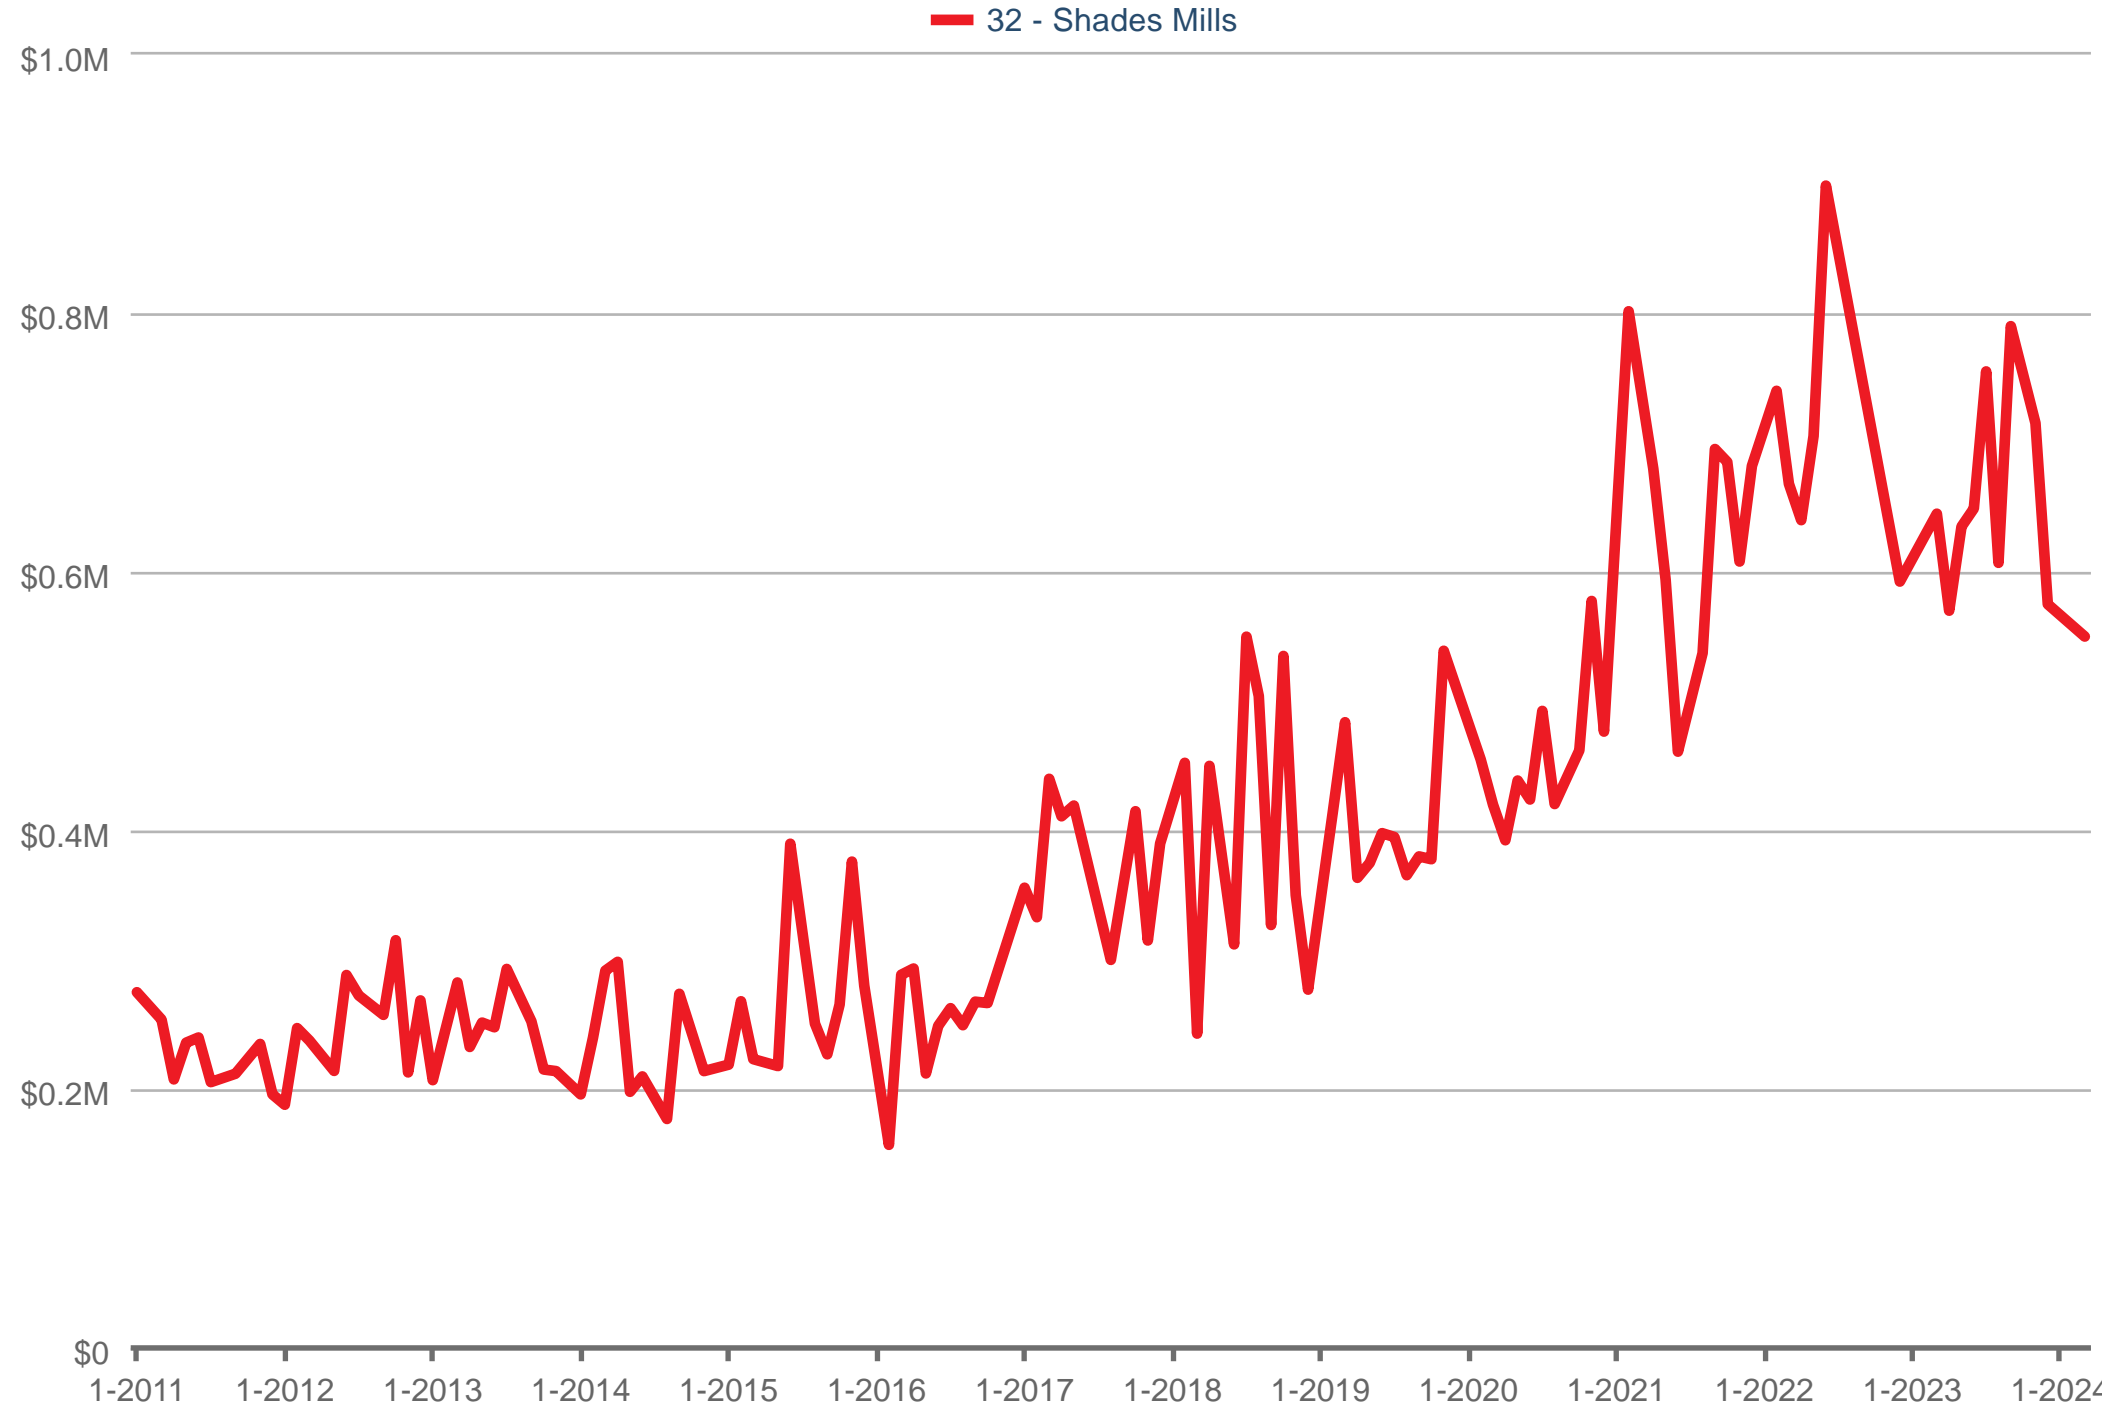

Average Sales Price

32 - Shades Mills: Townhouse

Each data point is one month of activity. Data is from April 16, 2024.