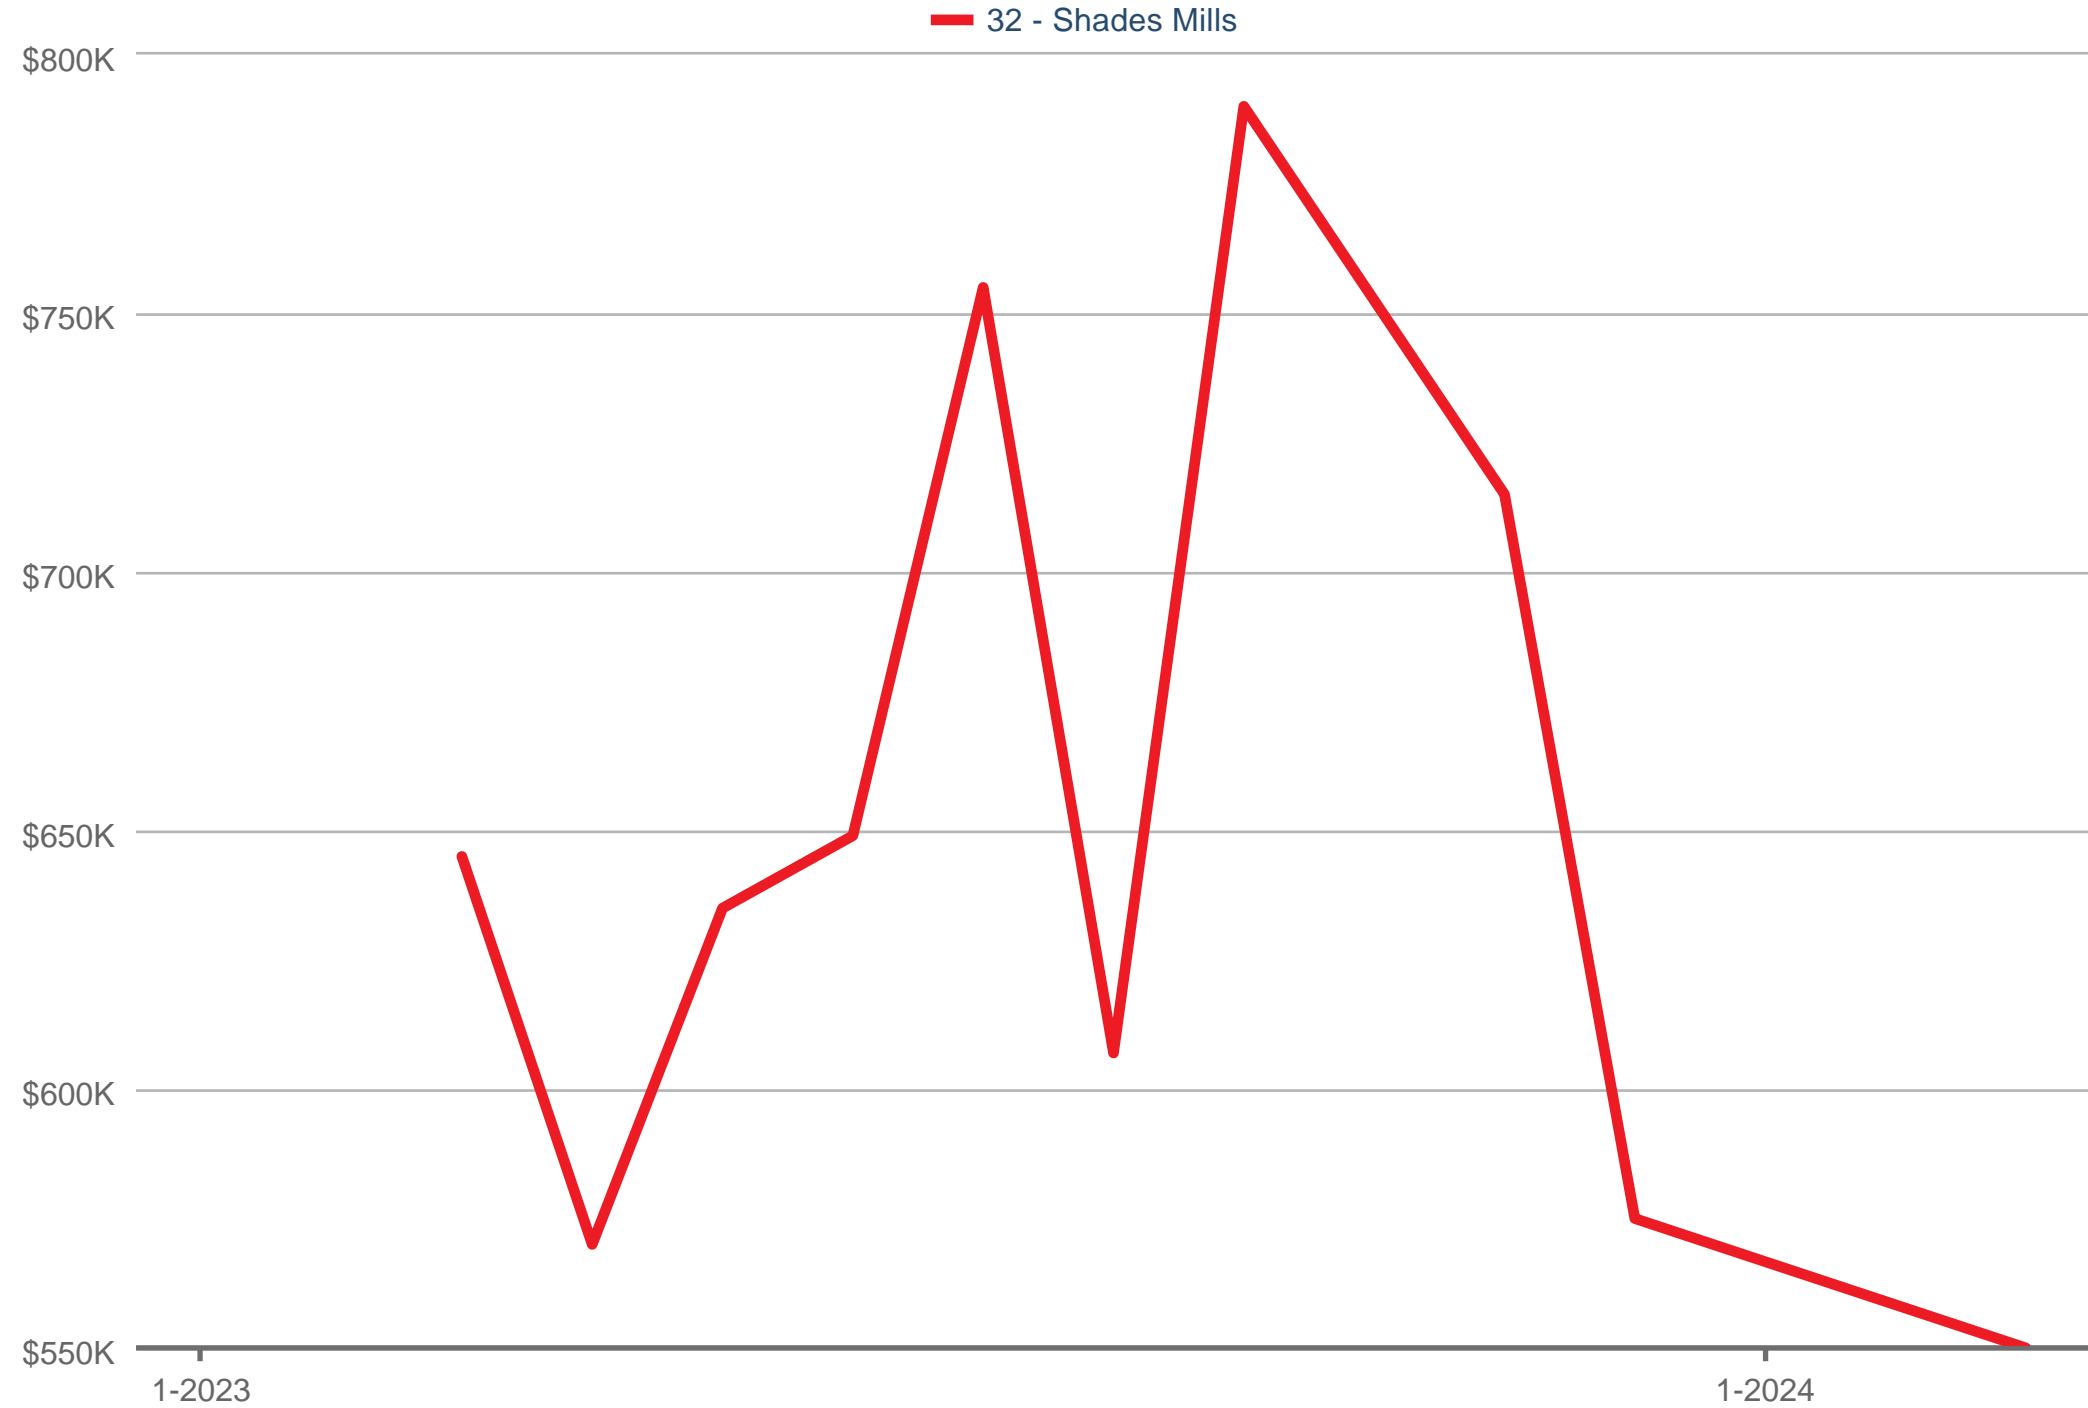

Average Sales Price

32 - Shades Mills: Townhouse

Each data point is one month of activity. Data is from April 20, 2024.