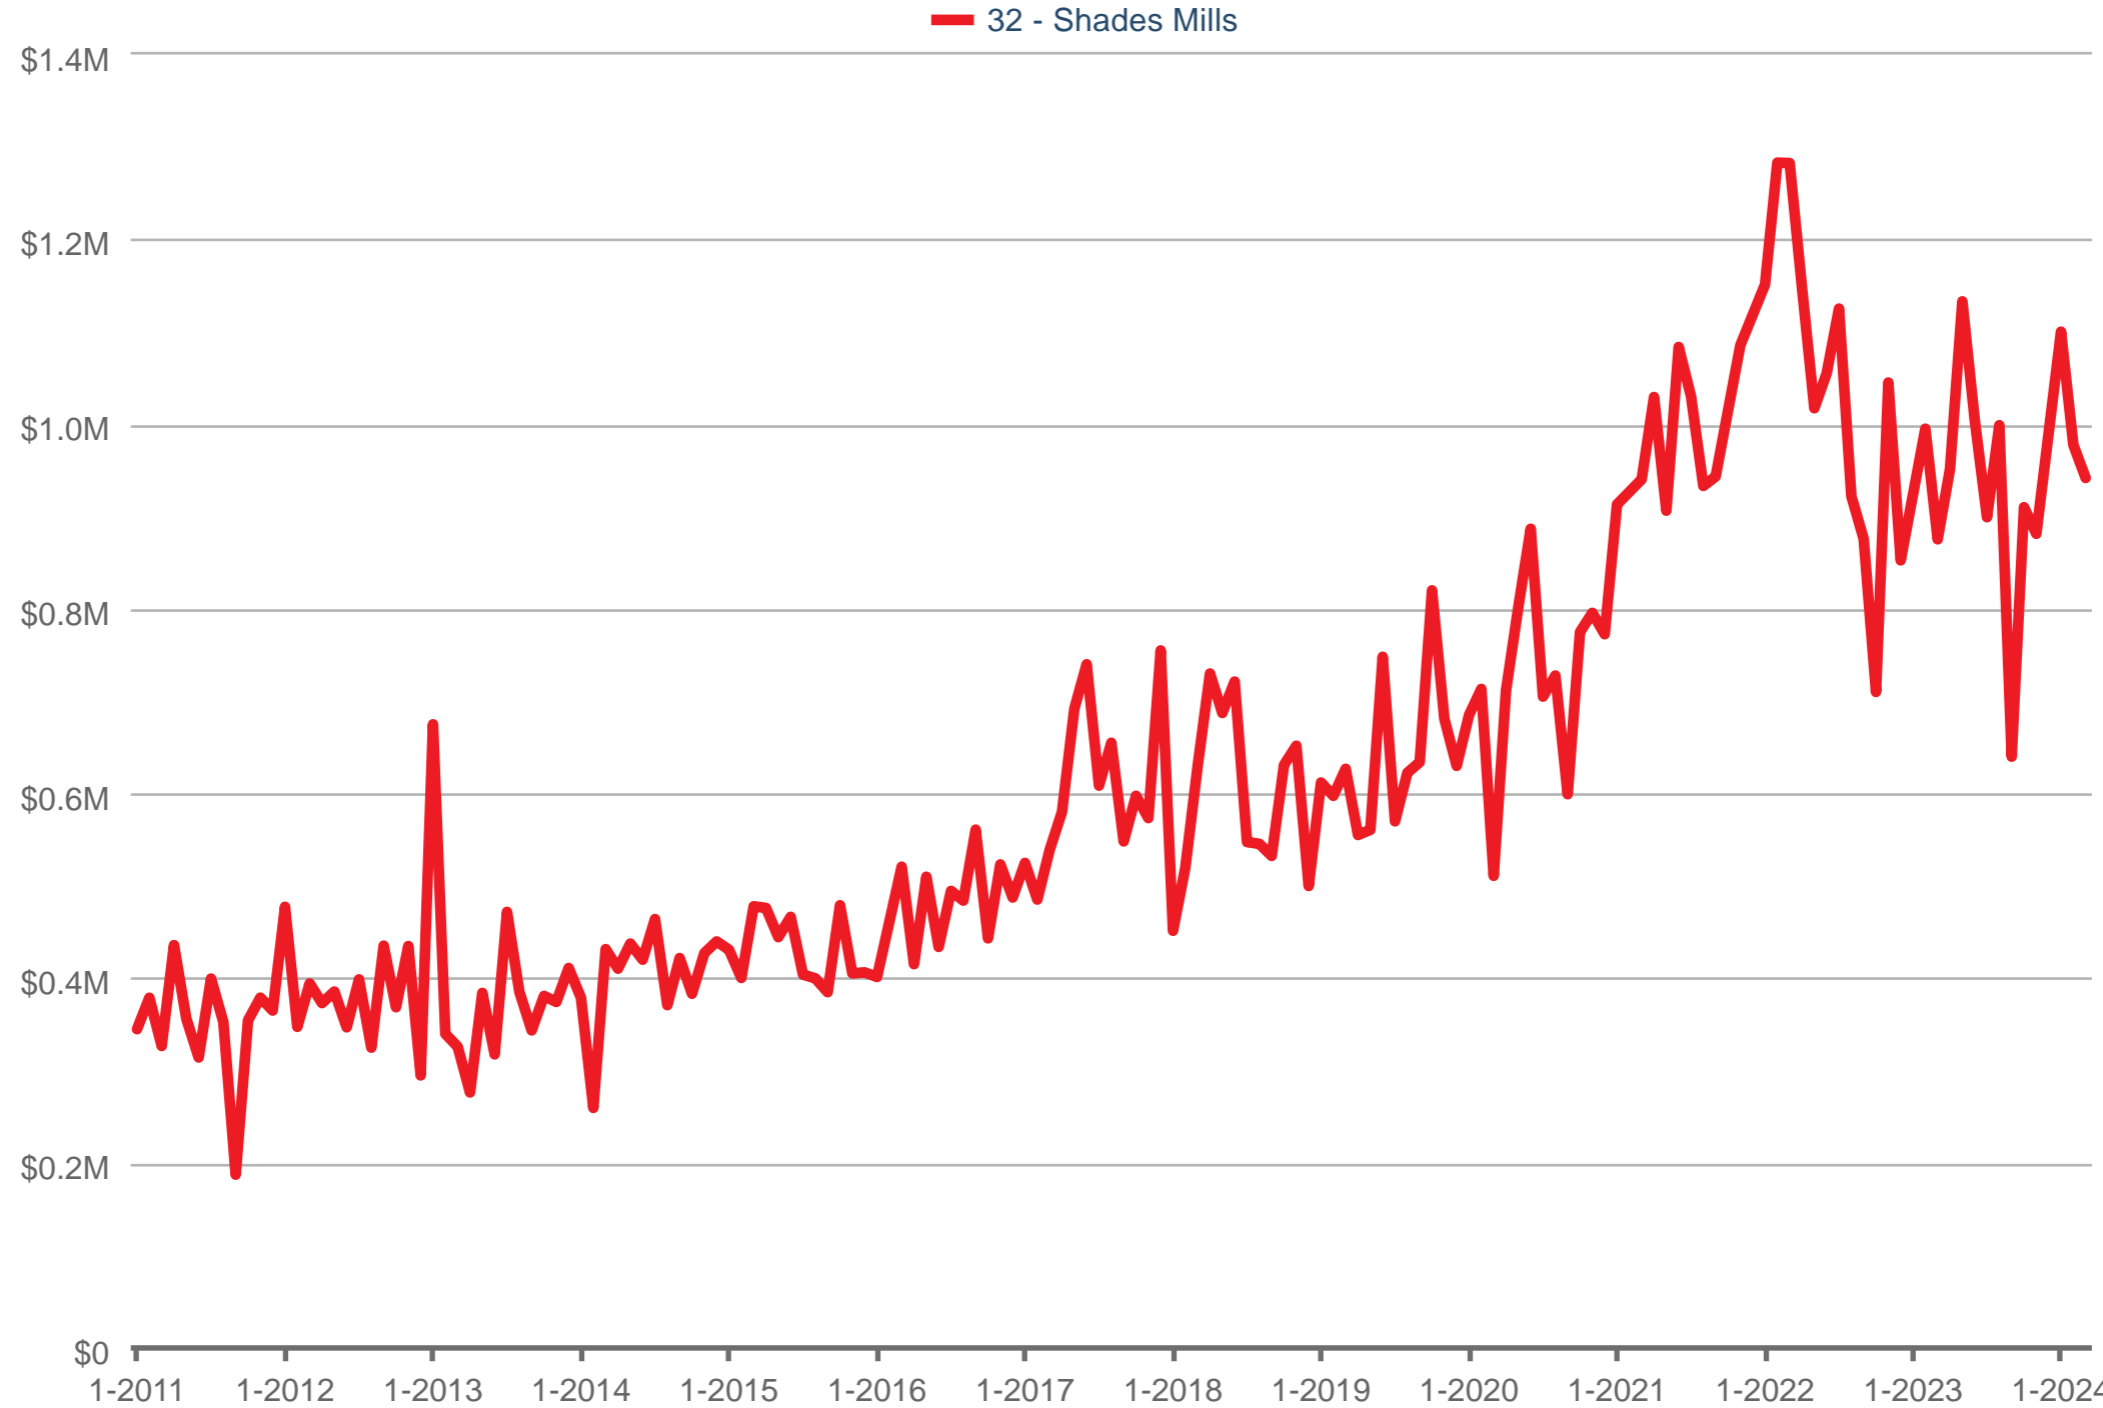

Average Sales Price

32 - Shades Mills: Single Family

Each data point is one month of activity. Data is from April 25, 2024.