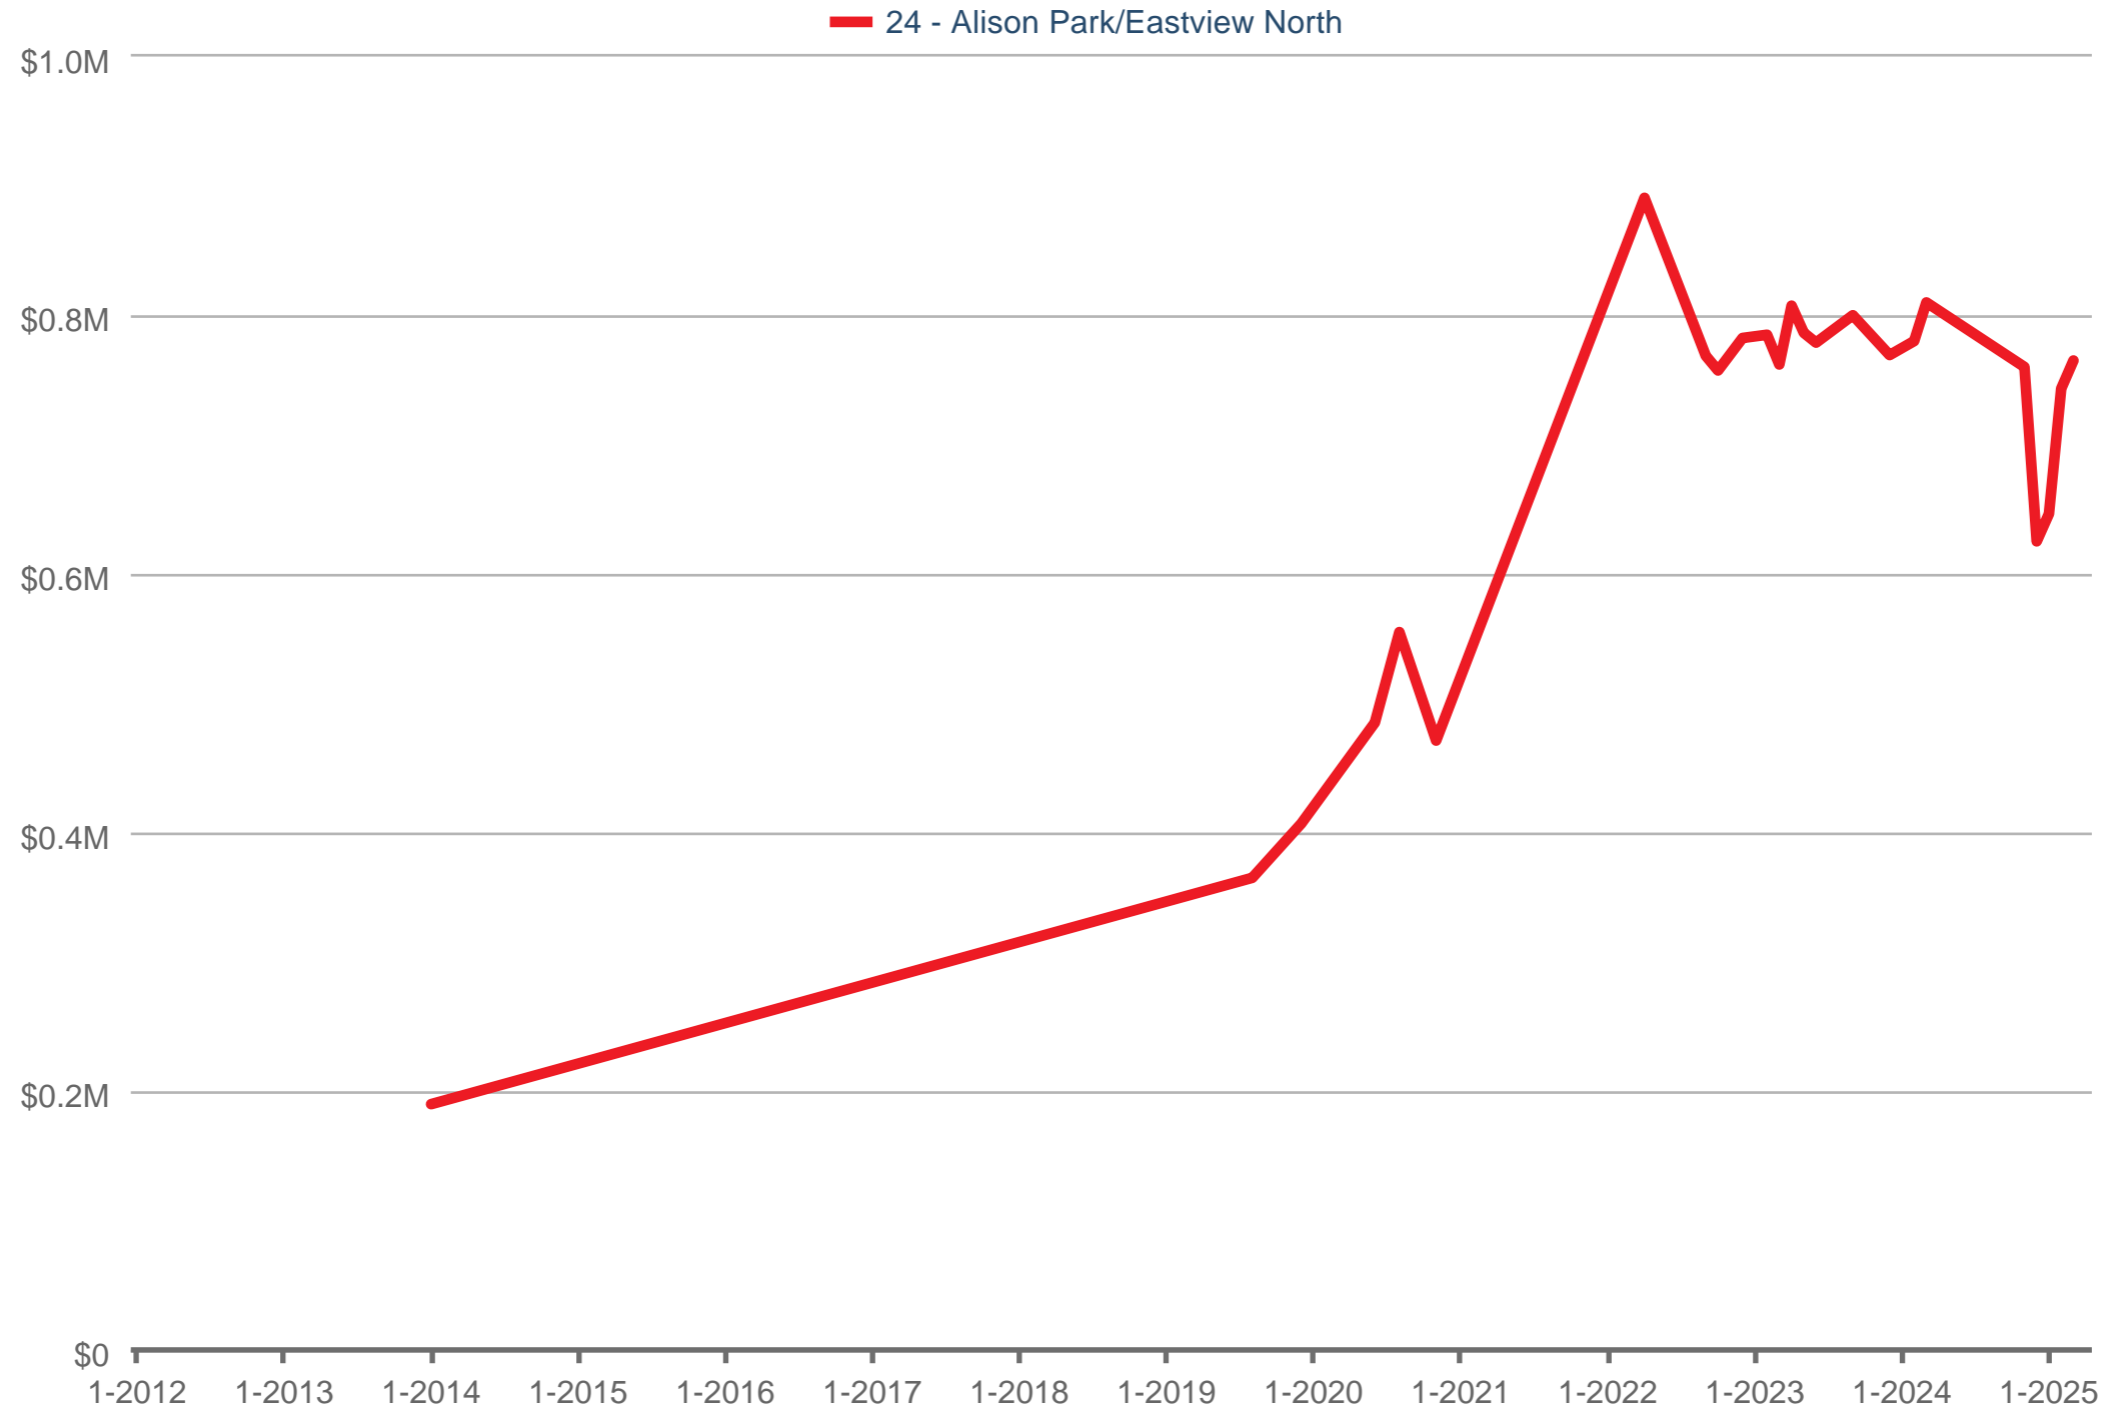

Average Sales Price

24 - Alison Park/Eastview North: Townhouse

Each data point is one month of activity. Data is from May 17, 2025.