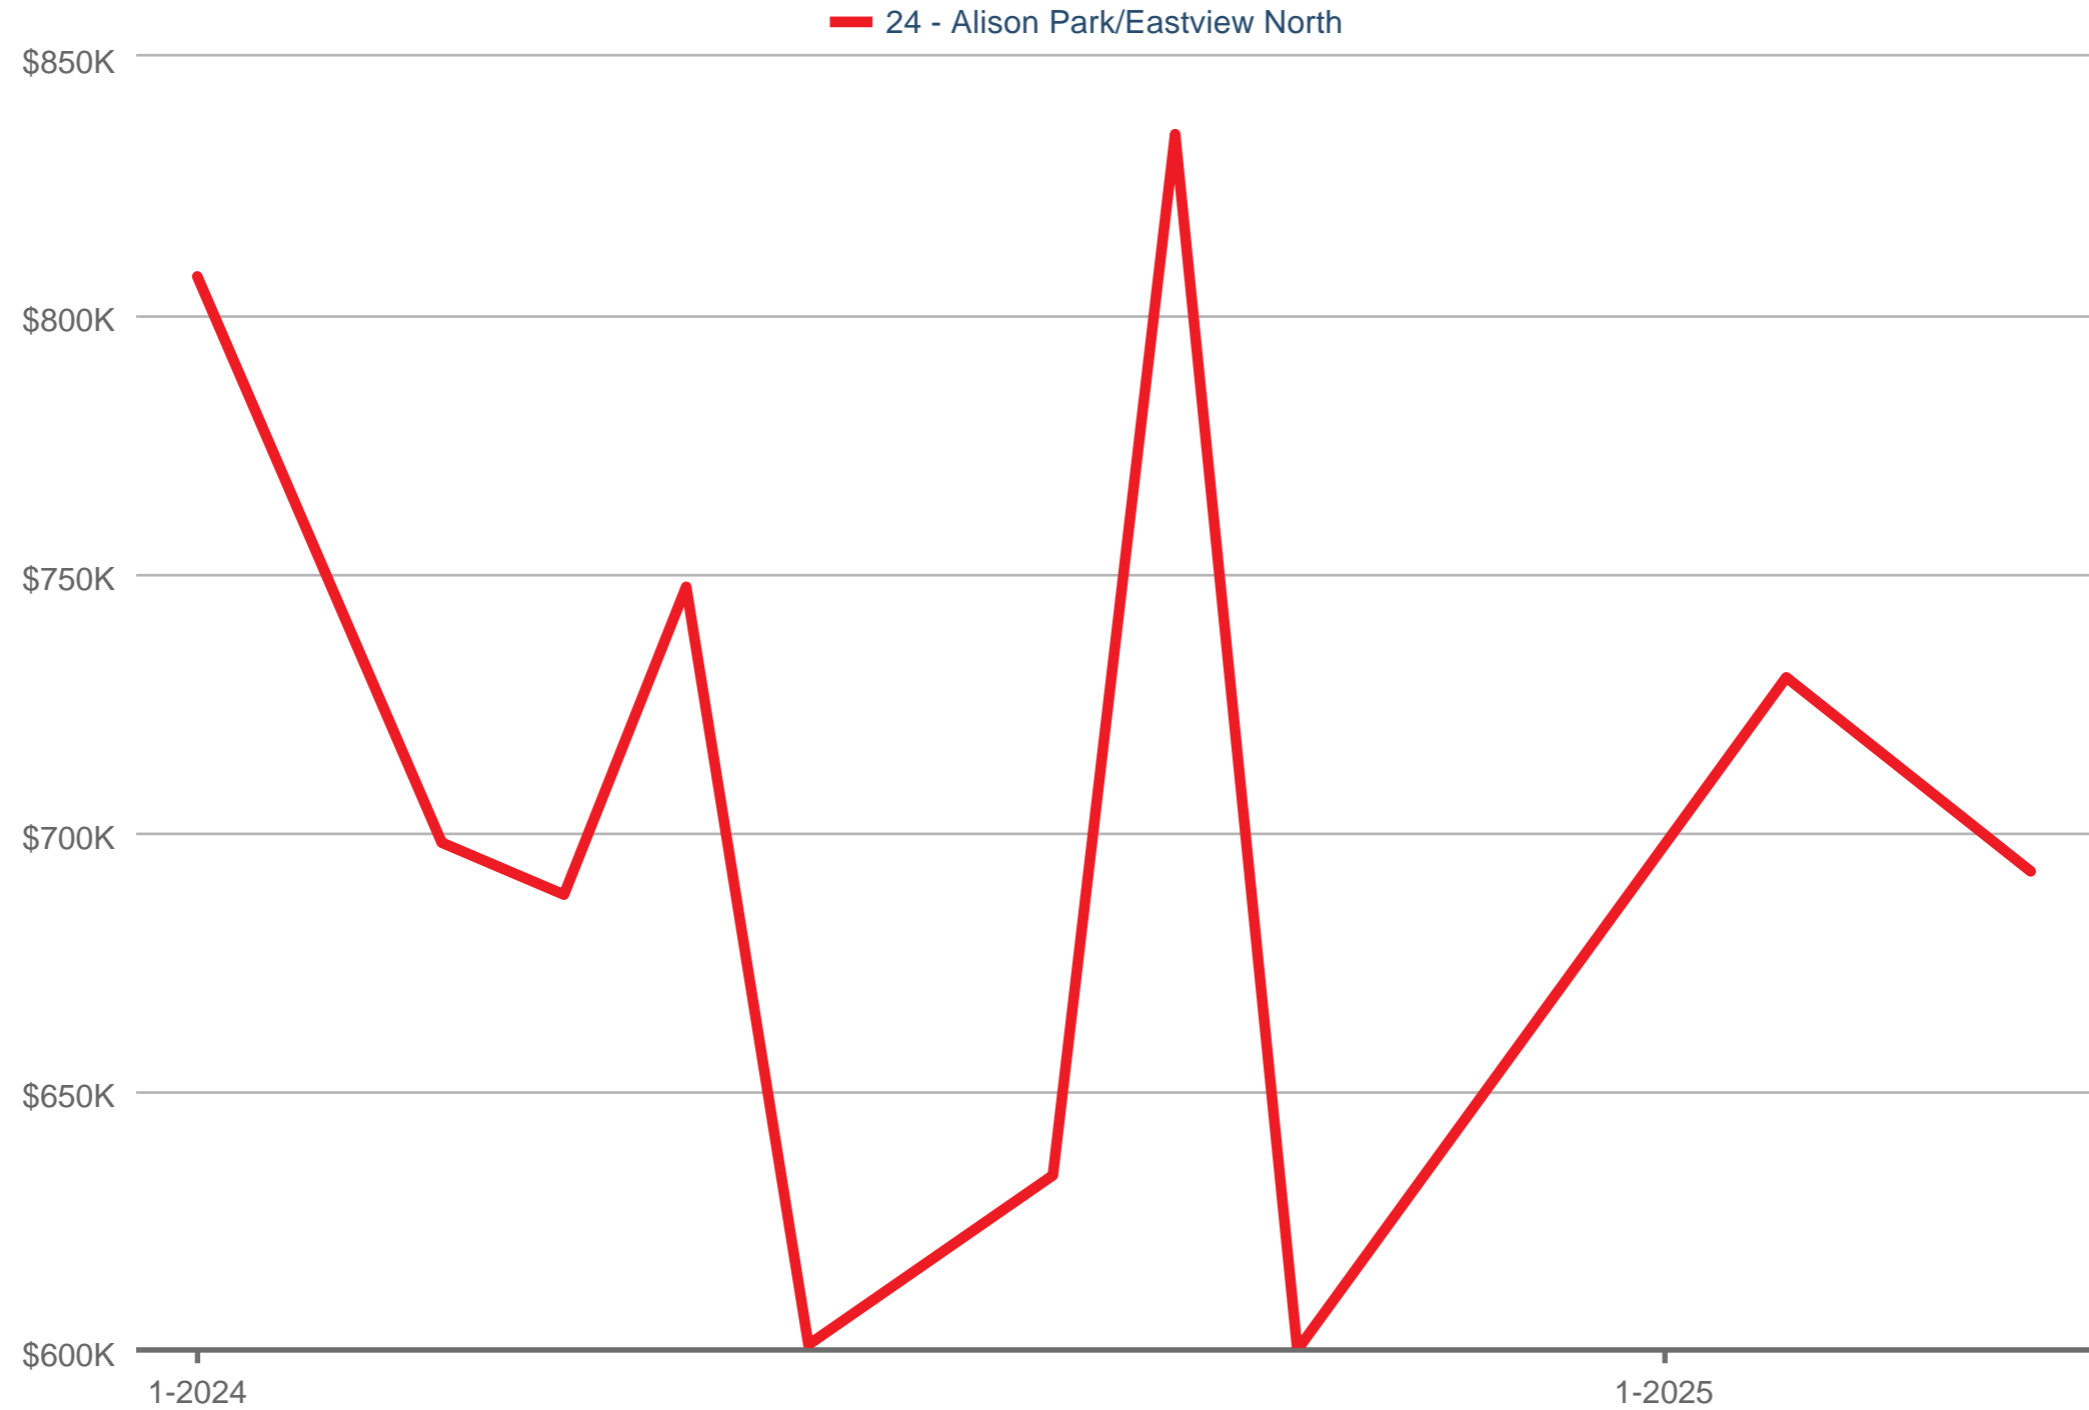

### Average Sales Price

24 - Alison Park/Eastview North: Single Family

Each data point is one month of activity. Data is from May 17, 2025.