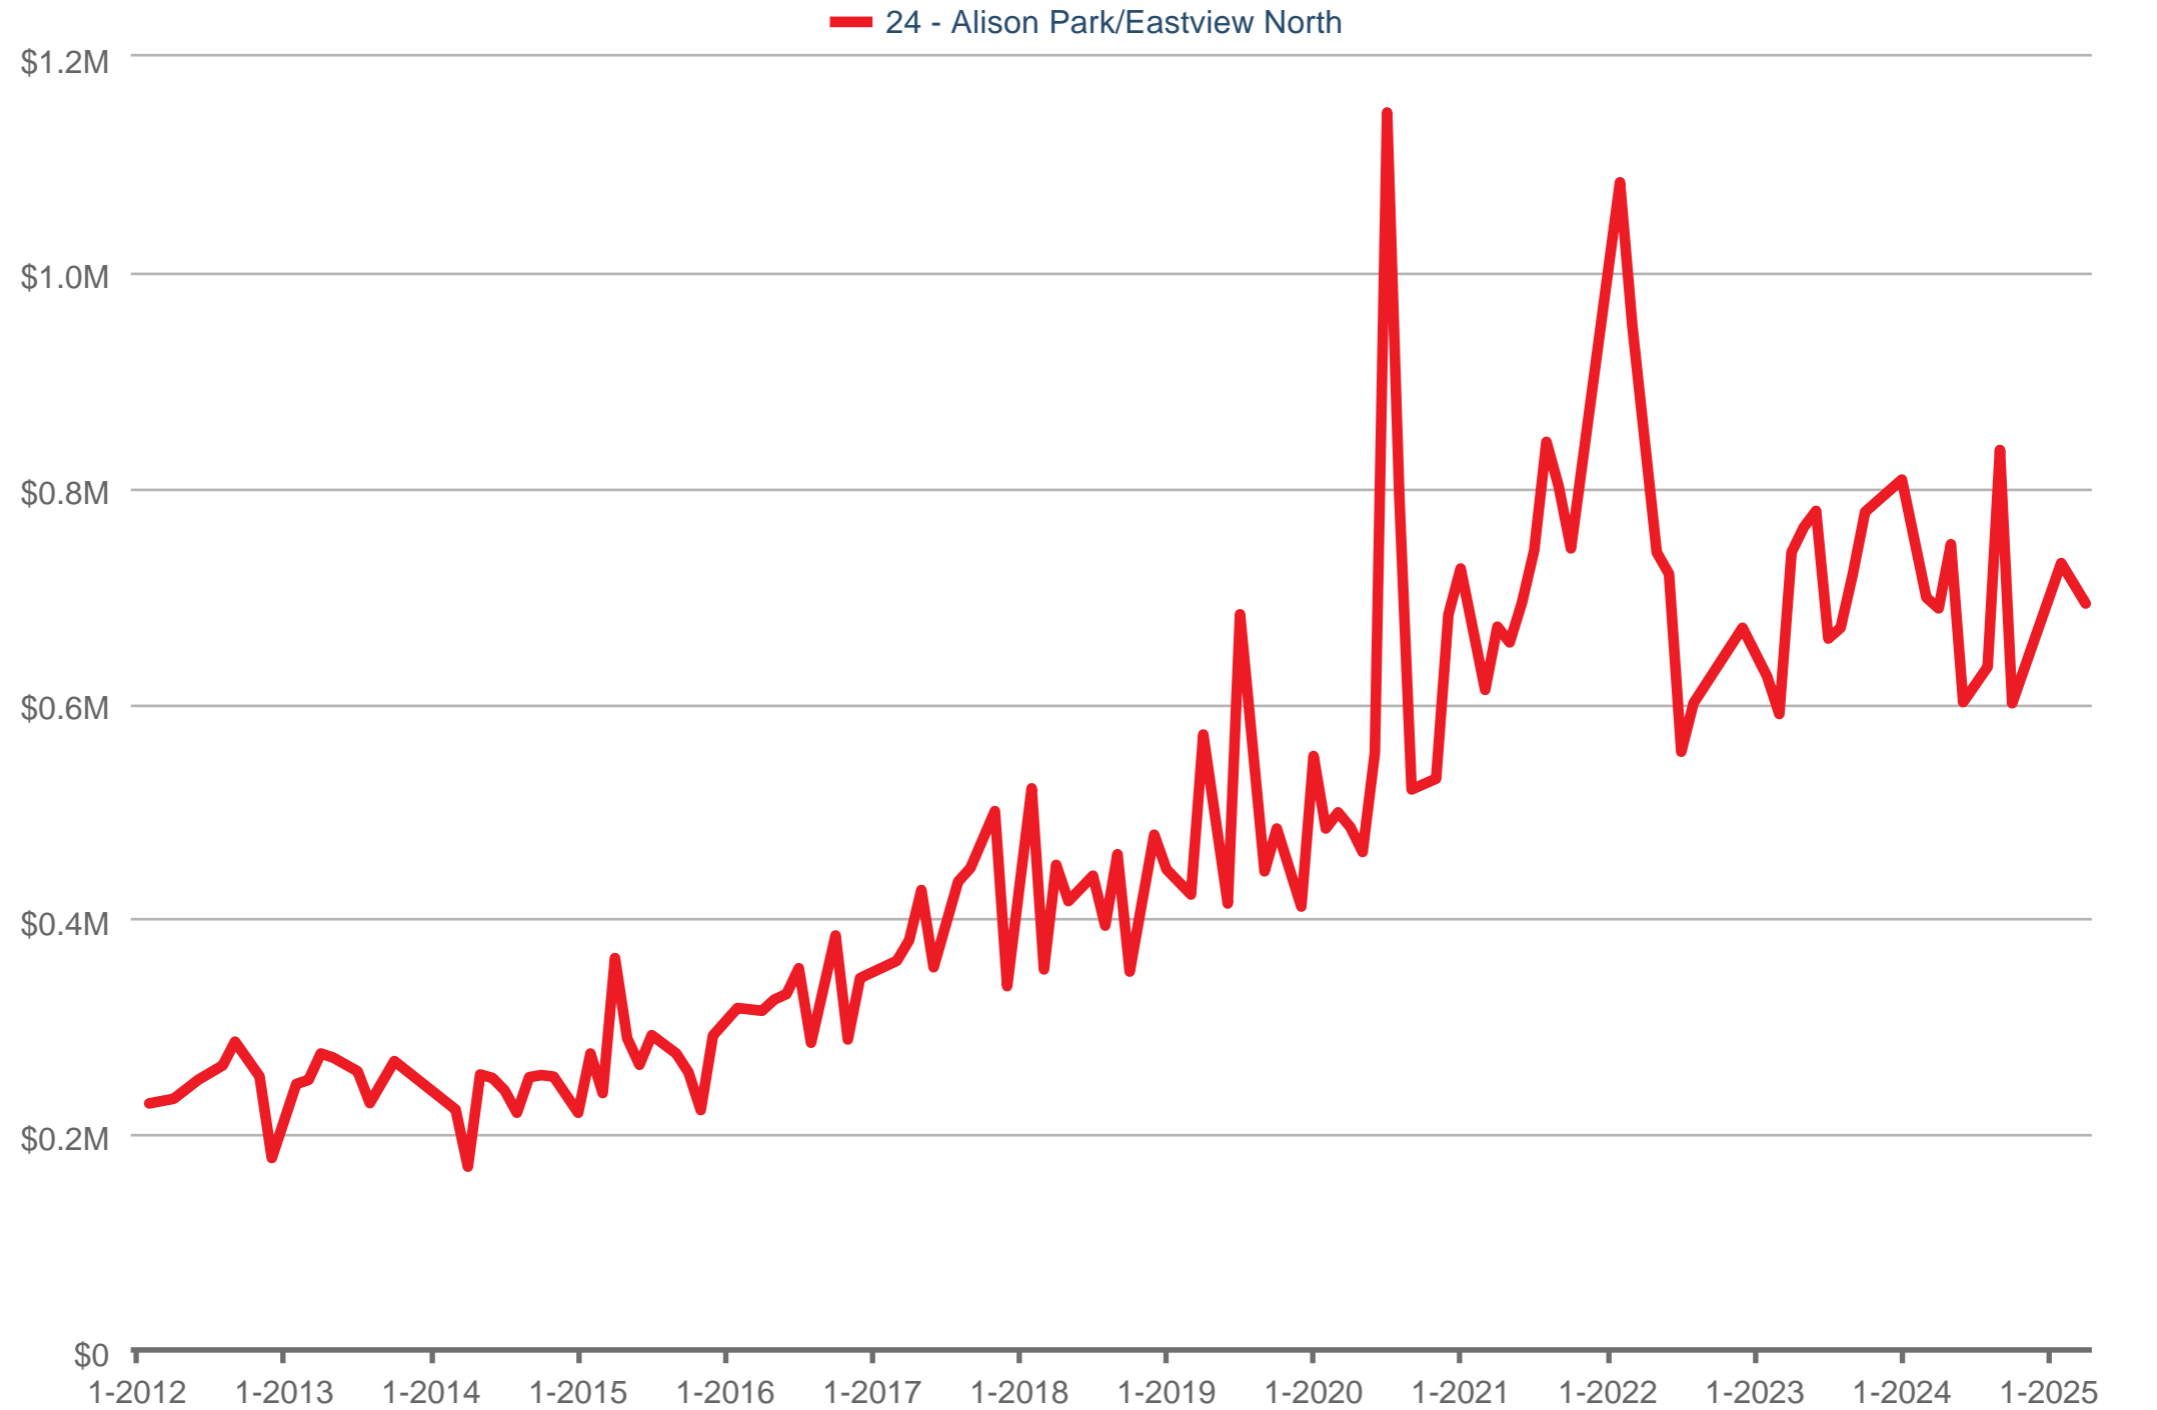

Average Sales Price

24 - Alison Park/Eastview North: Single Family

Each data point is one month of activity. Data is from May 17, 2025.