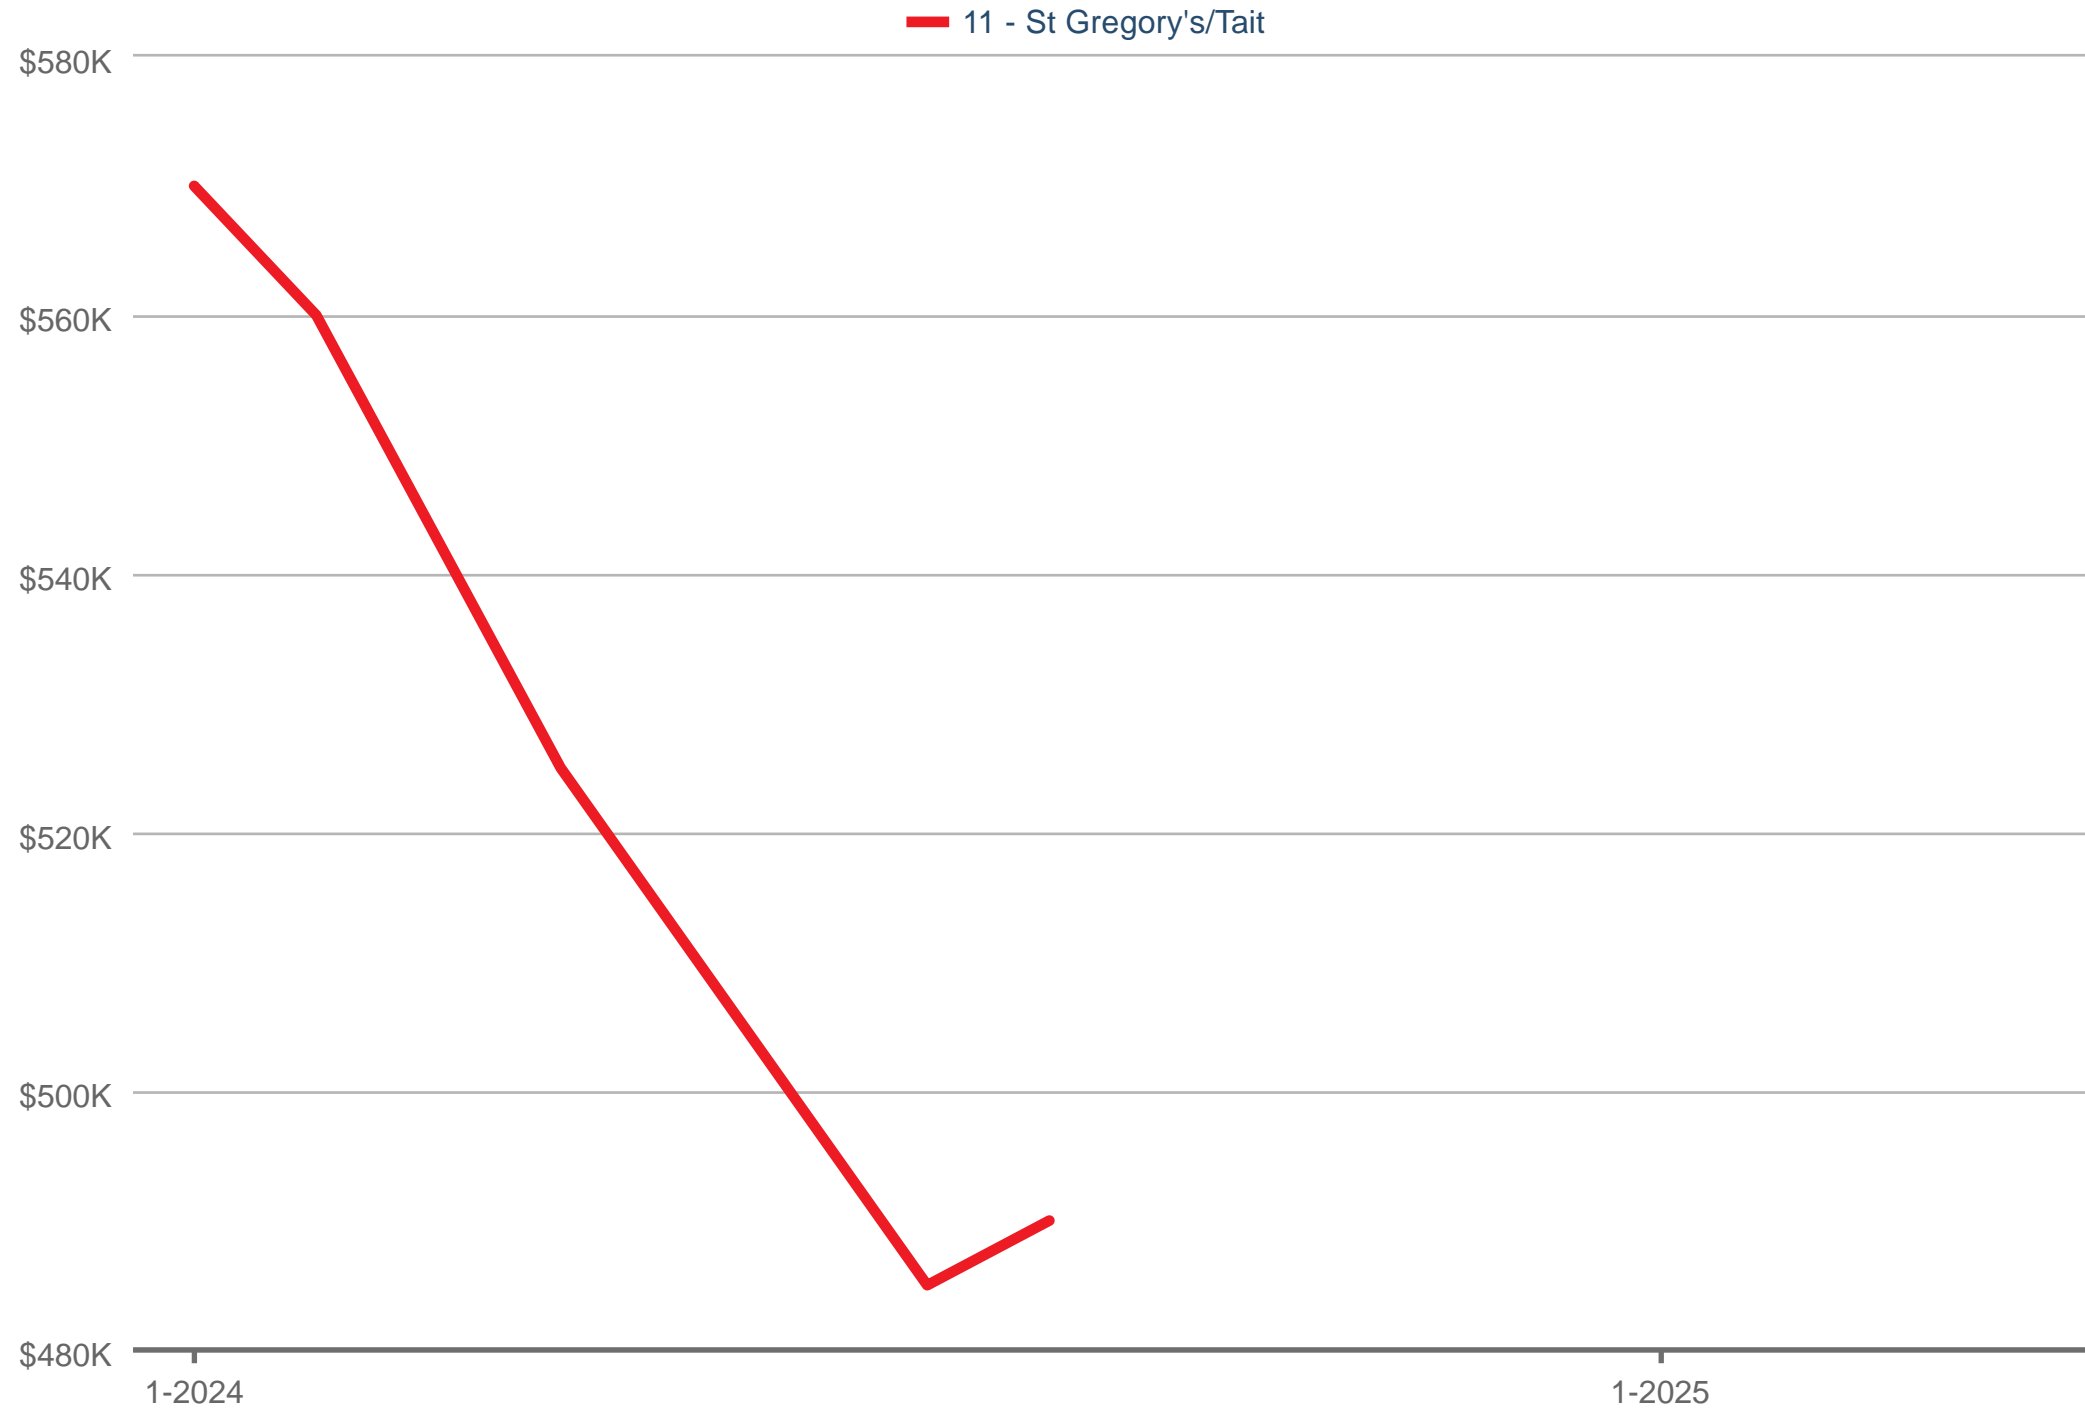

Average Sales Price

11 - St Gregory's/Tait: Townhouse

Each data point is one month of activity. Data is from May 17, 2025.