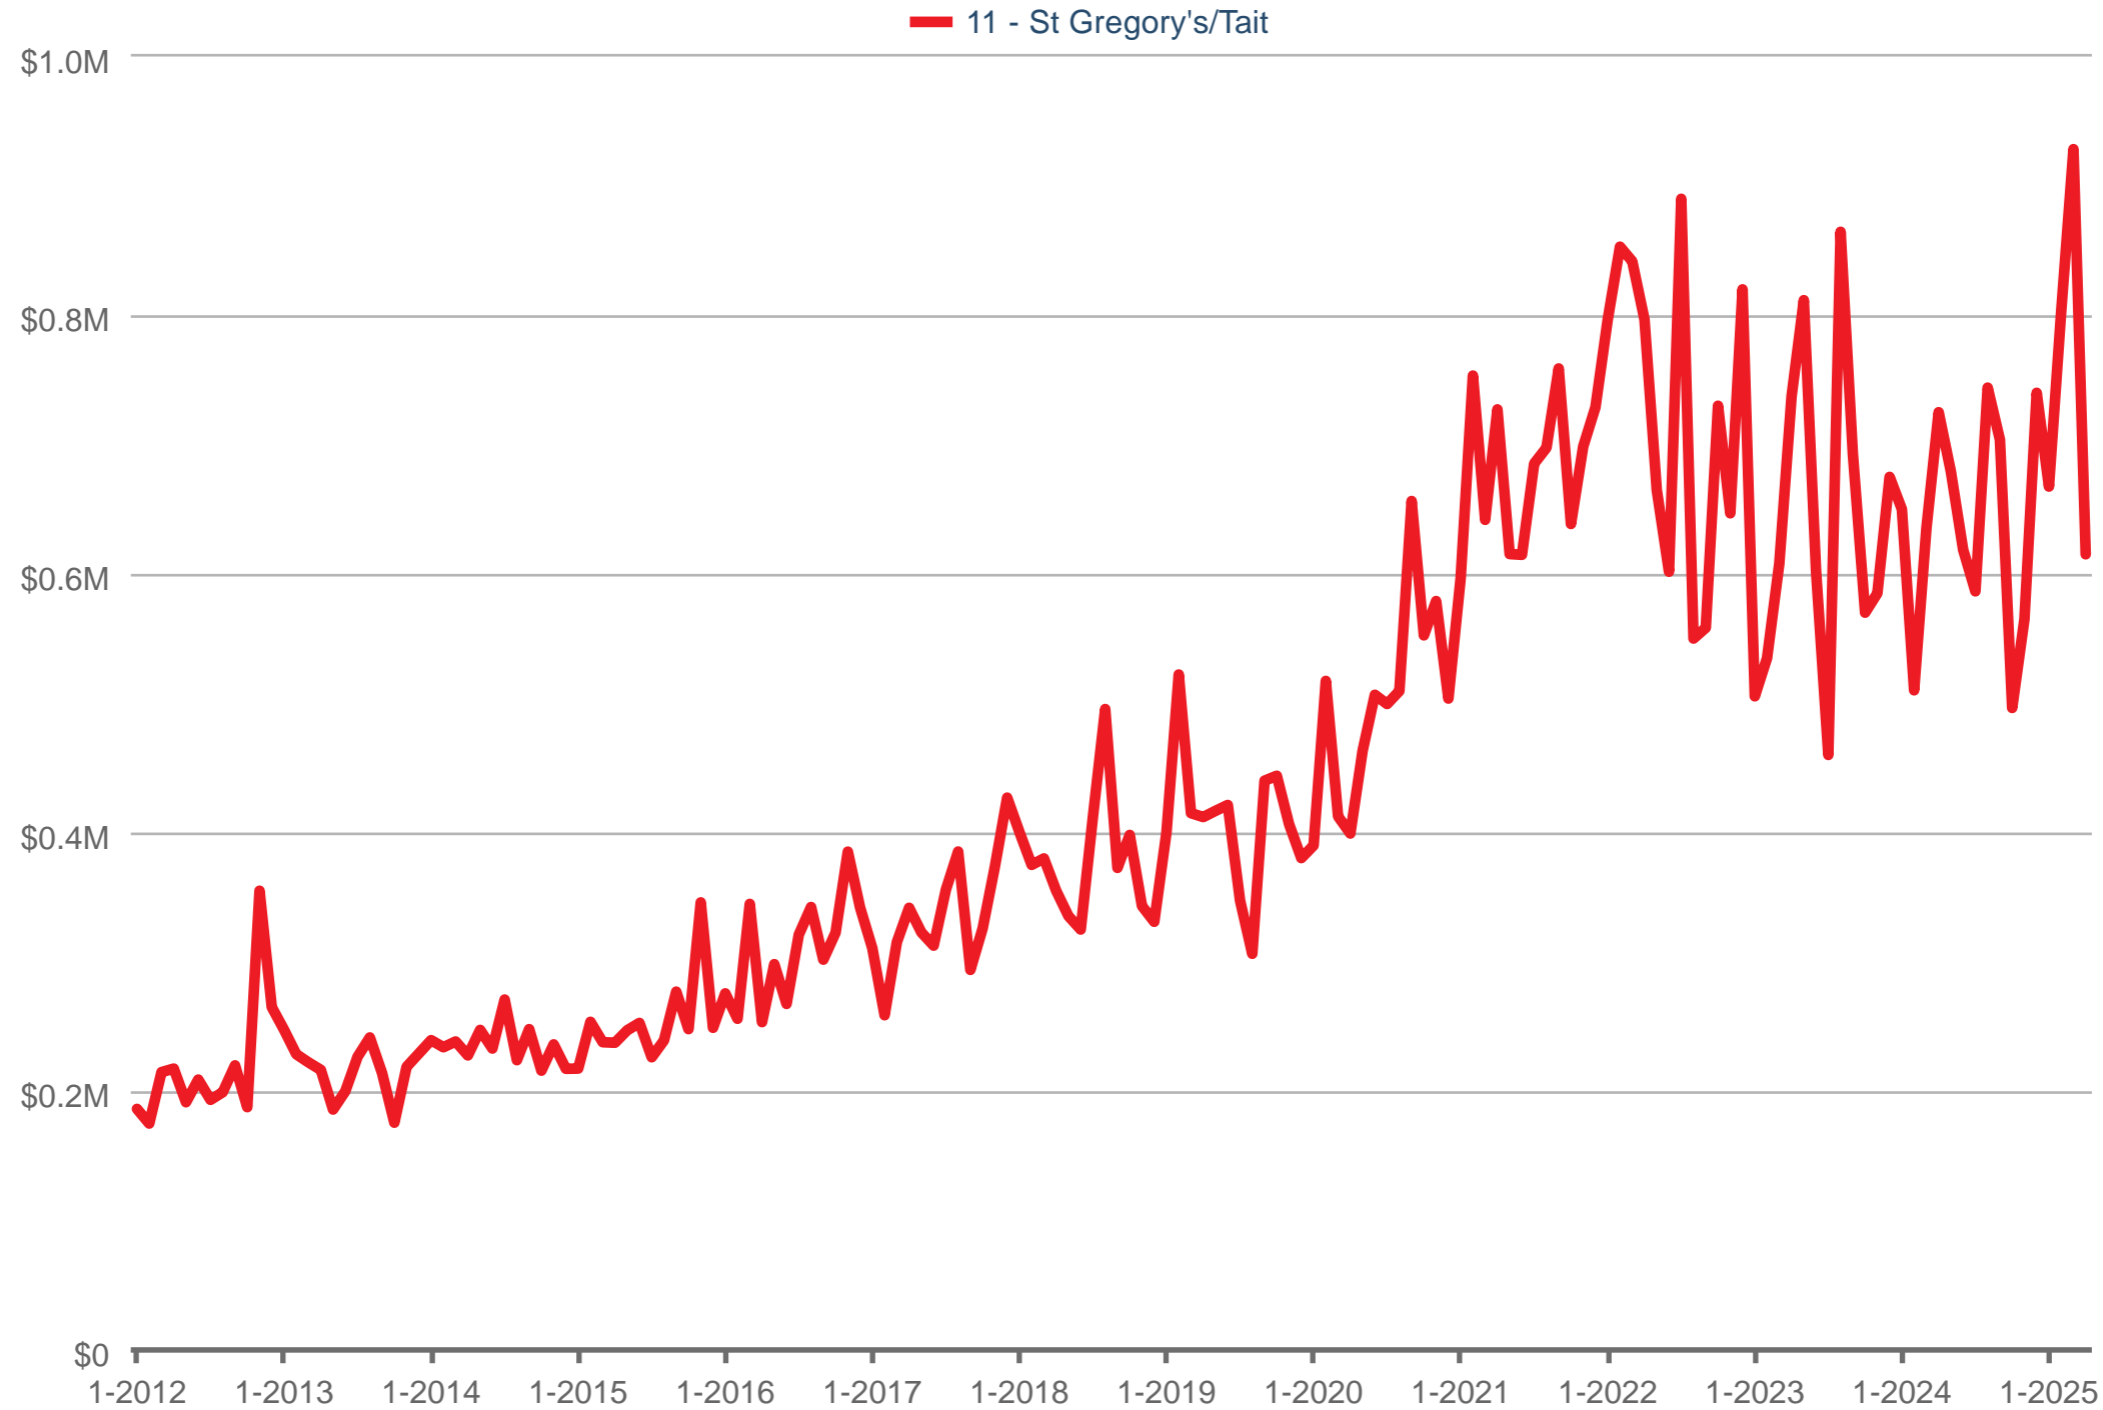

### Average Sales Price

11 - St Gregory's/Tait: Single Family

Each data point is one month of activity. Data is from May 17, 2025.