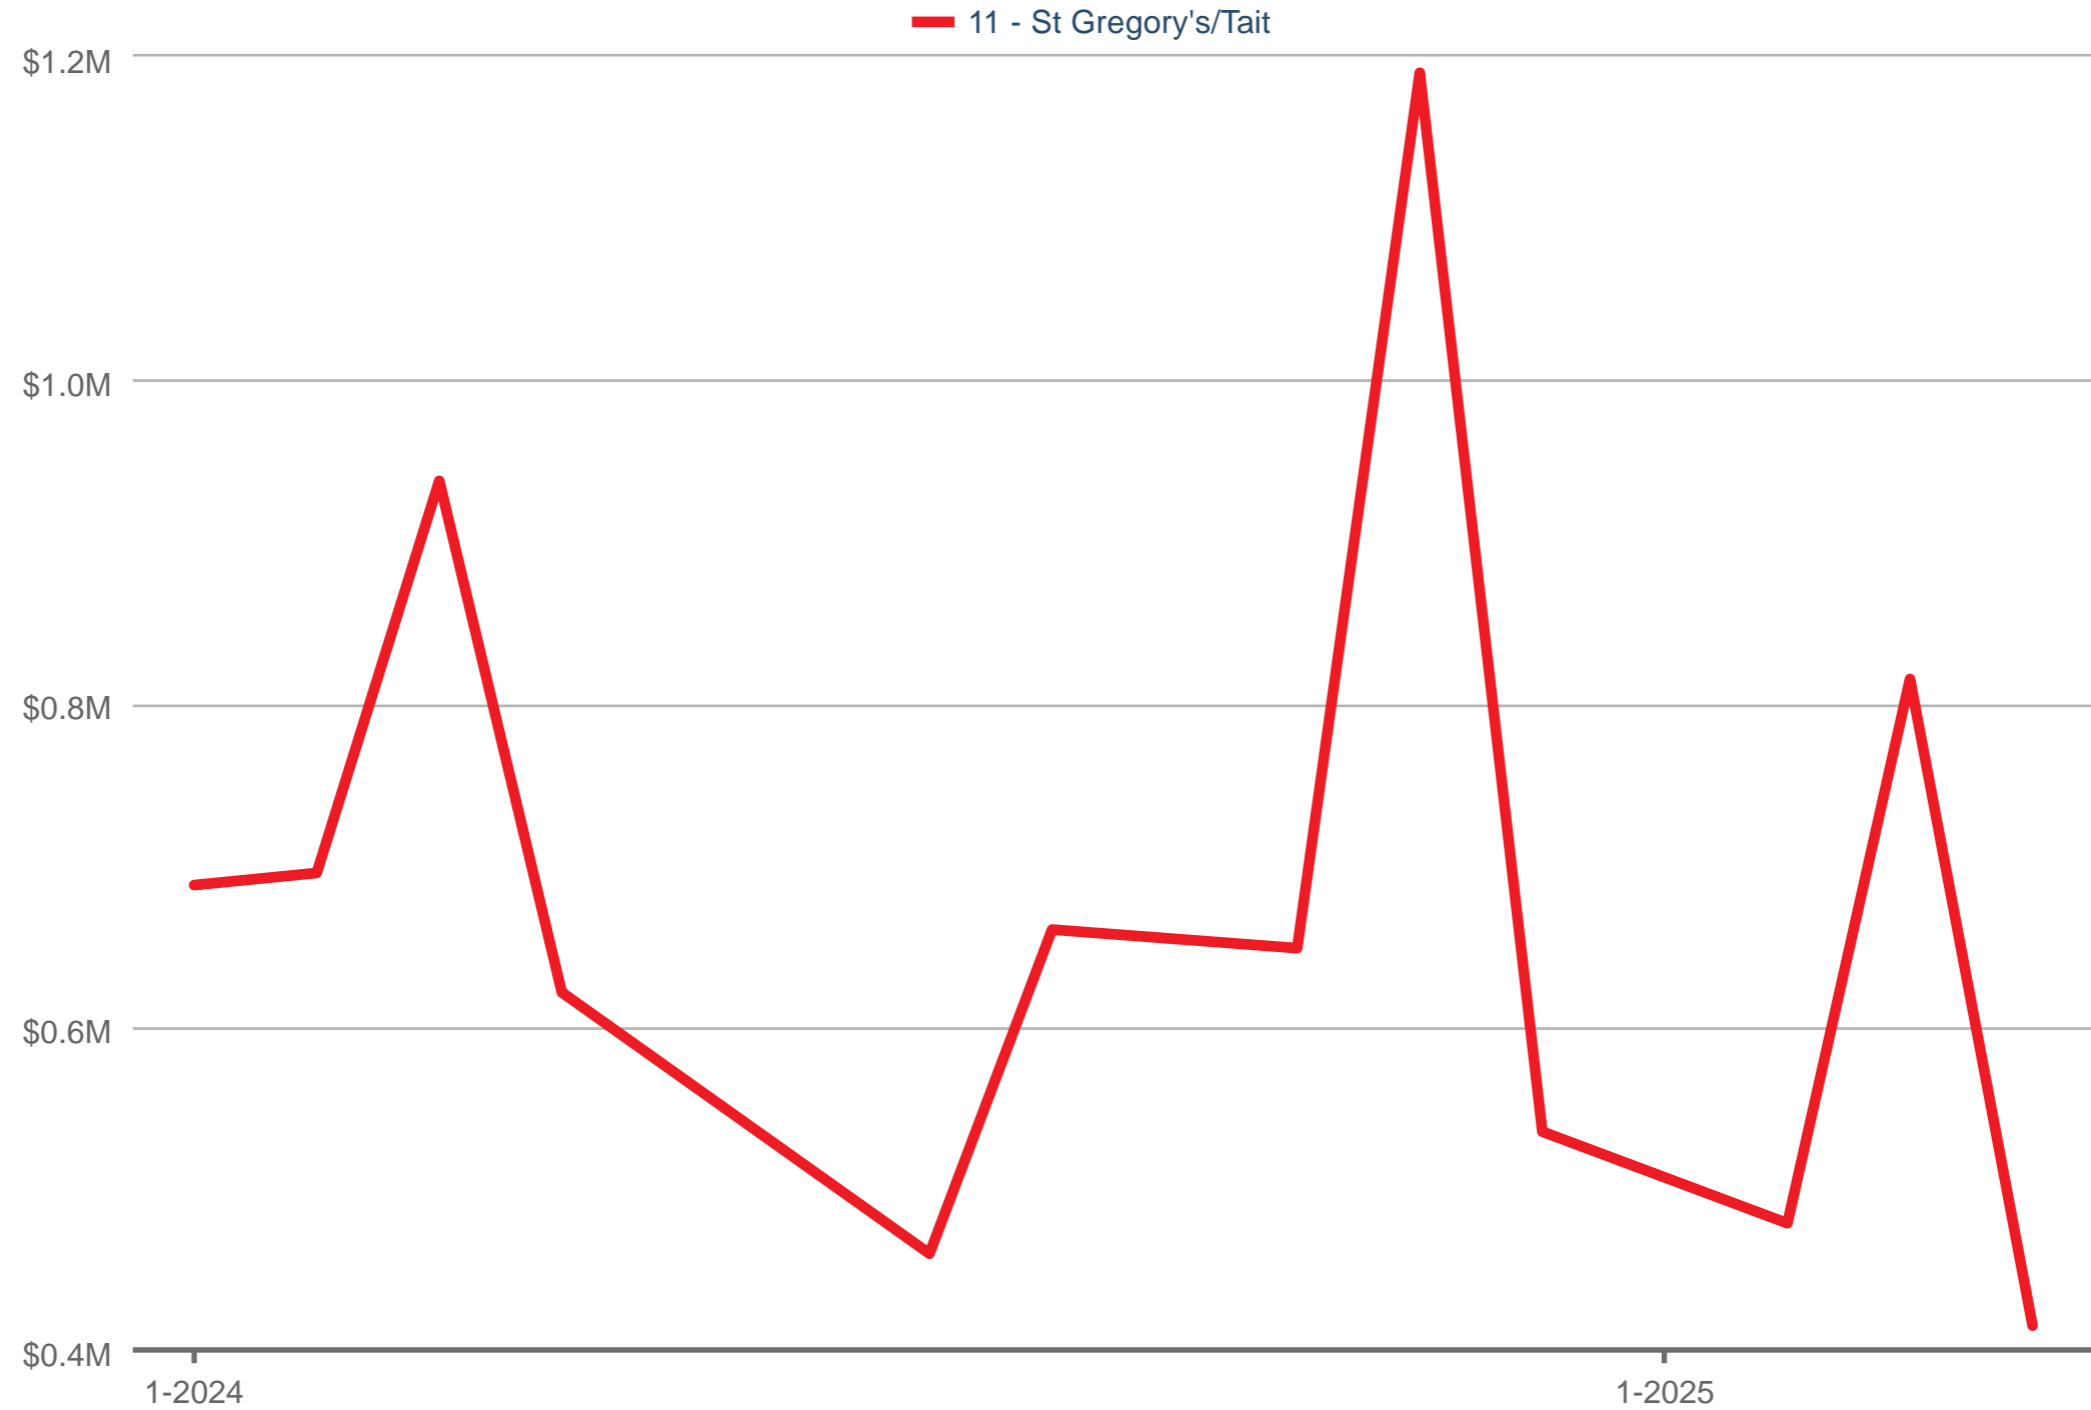

### Average Sales Price

11 - St Gregory's/Tait: Condo

Each data point is one month of activity. Data is from May 17, 2025.