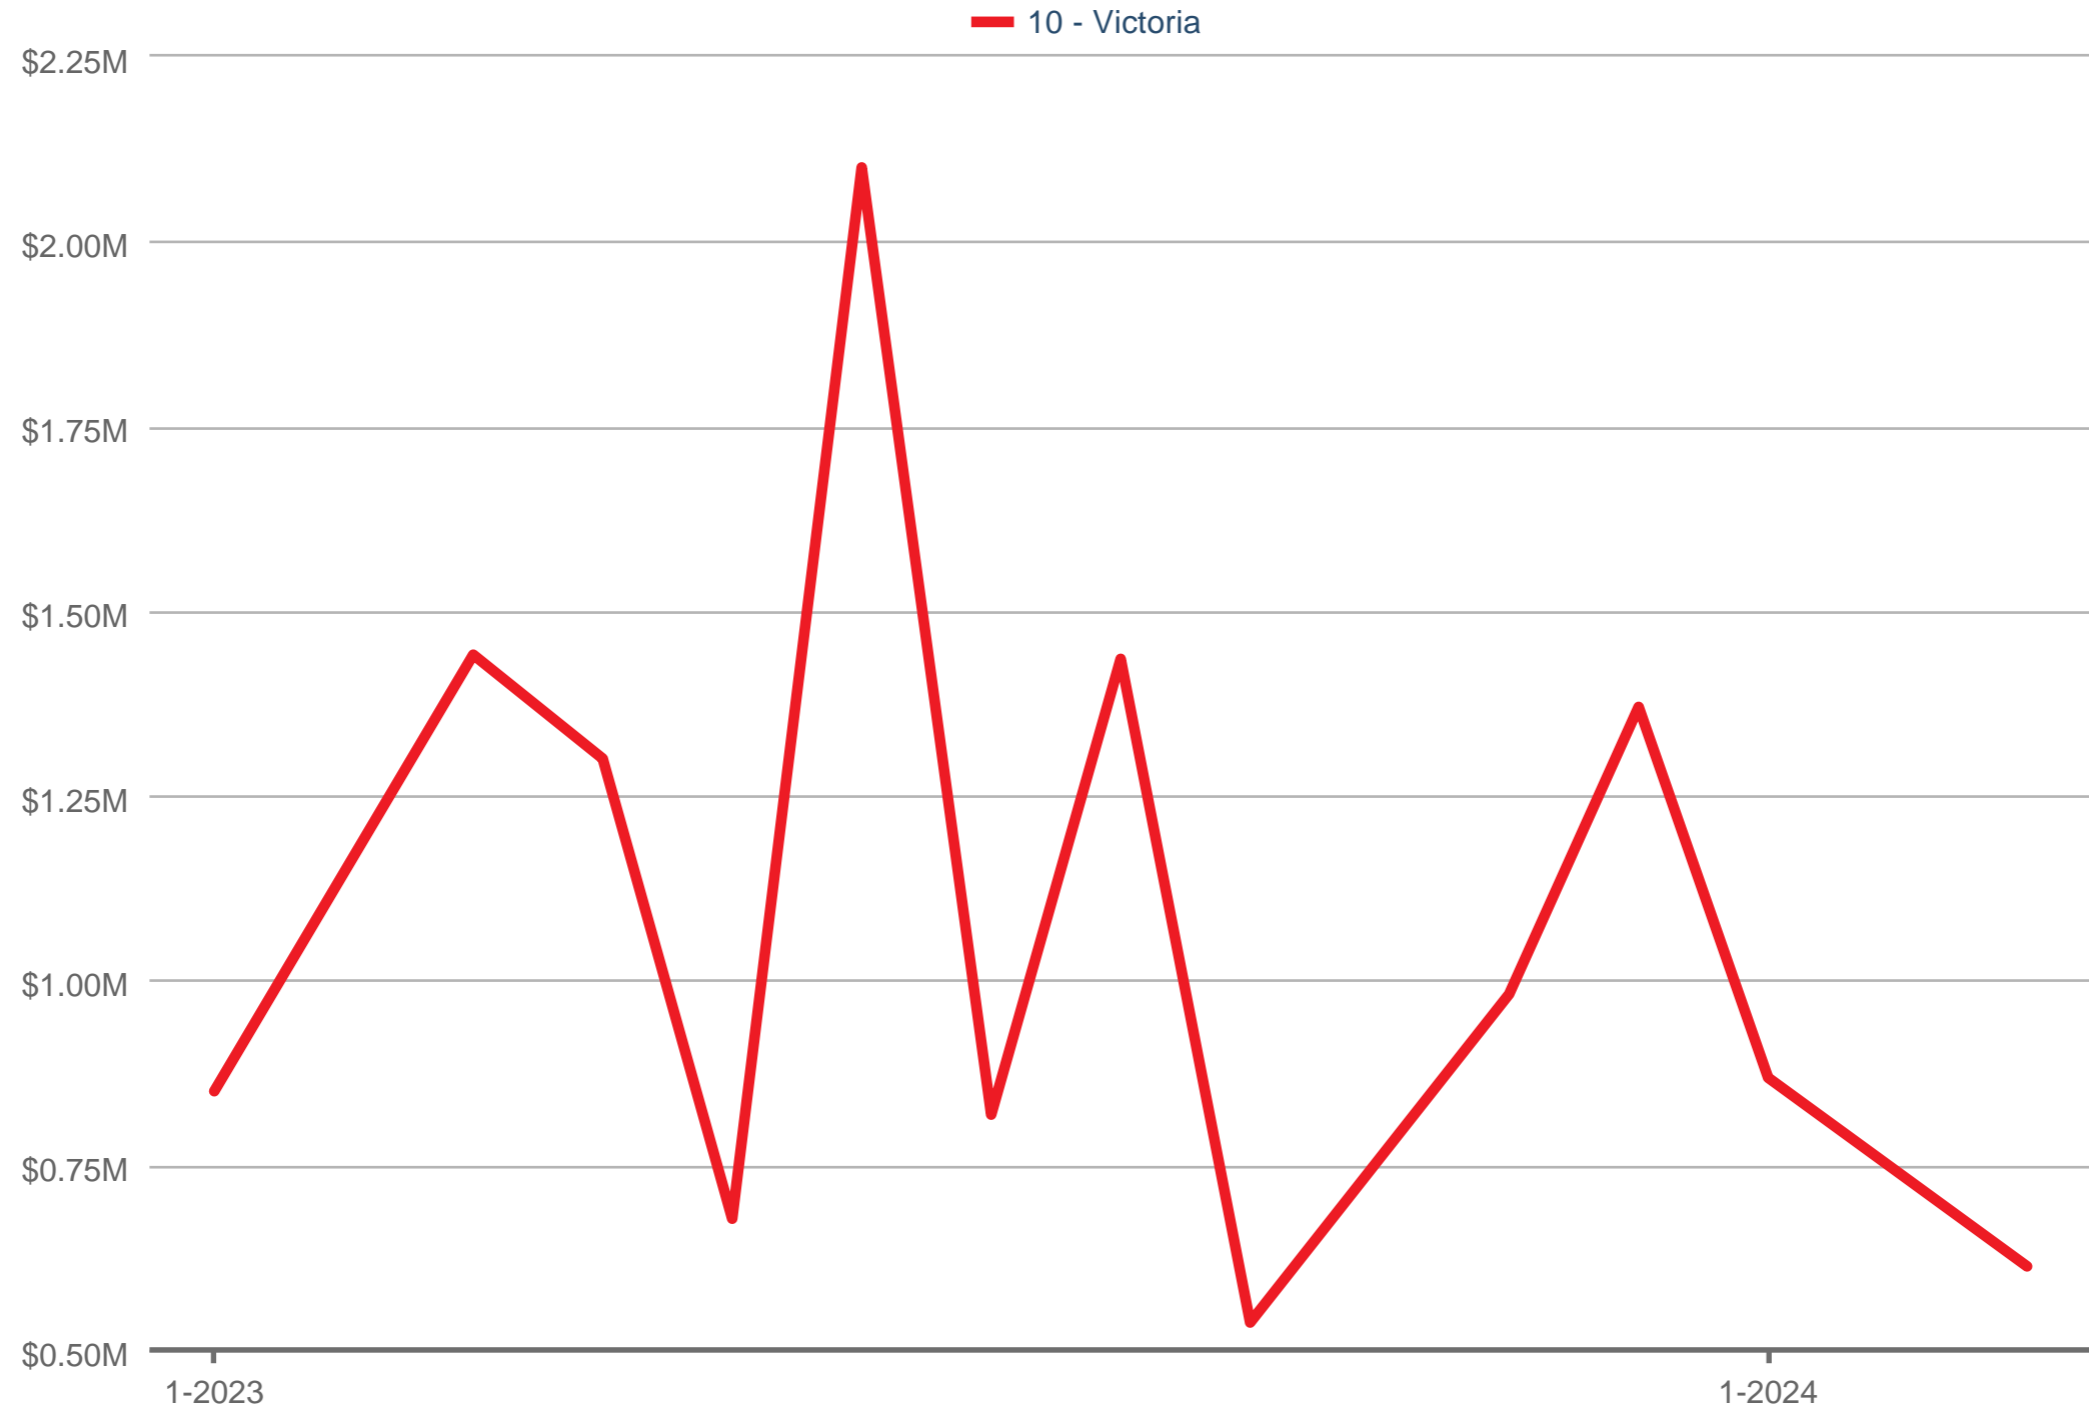

### Average Sales Price

10 - Victoria: Single Family

Each data point is one month of activity. Data is from April 25, 2024.