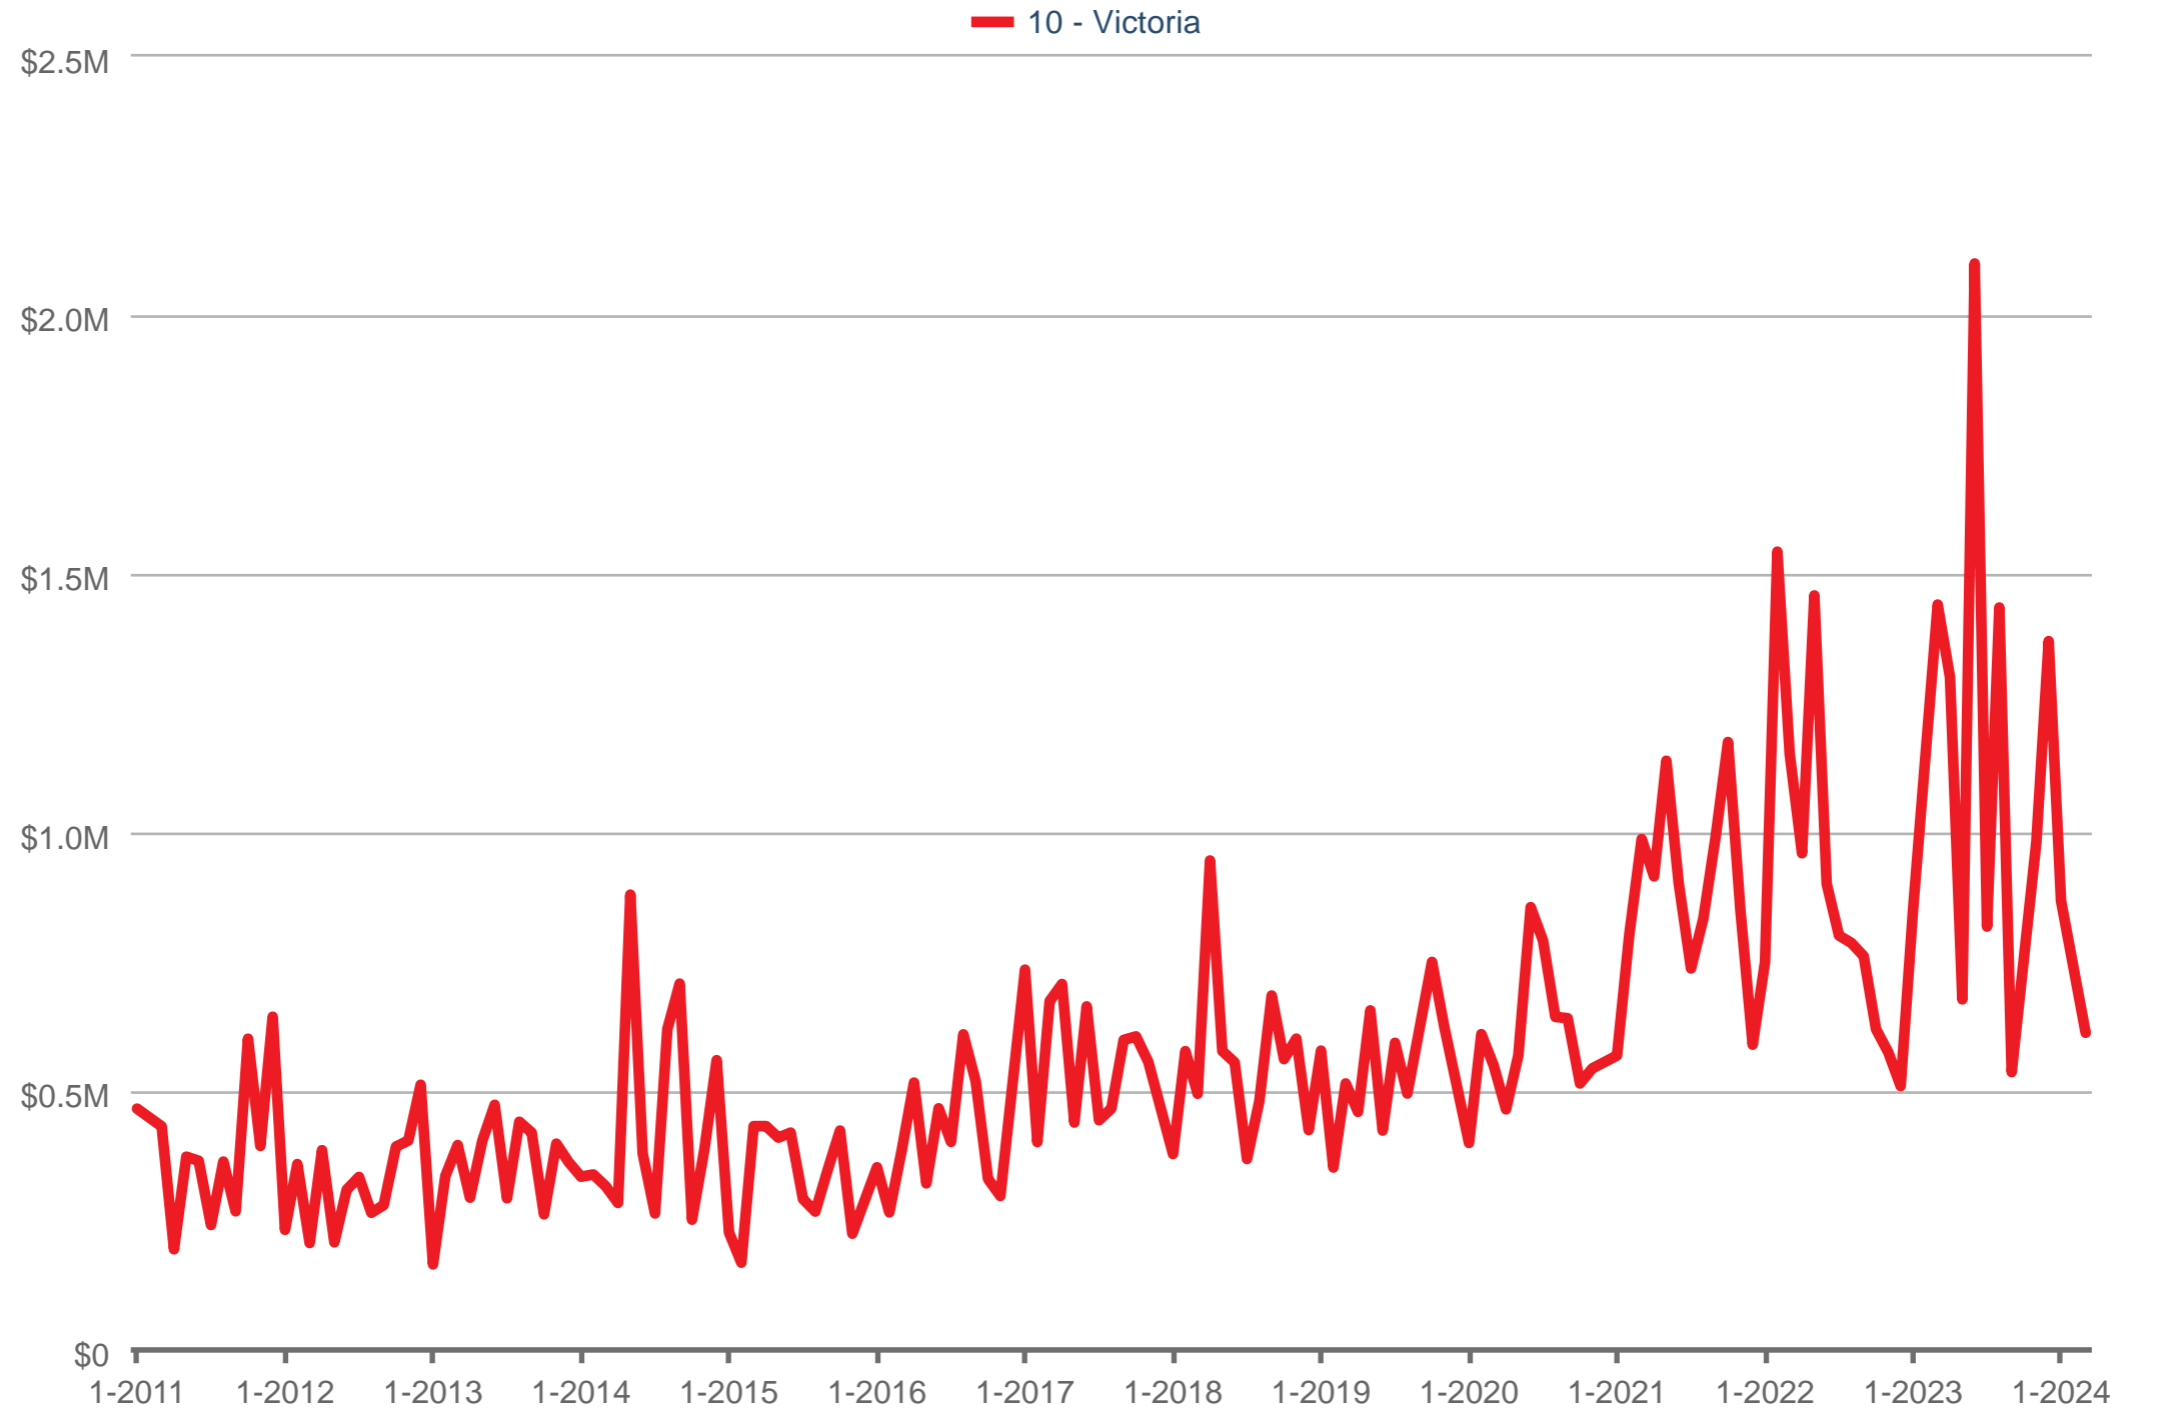

Average Sales Price

10 - Victoria: Single Family

Each data point is one month of activity. Data is from April 24, 2024.