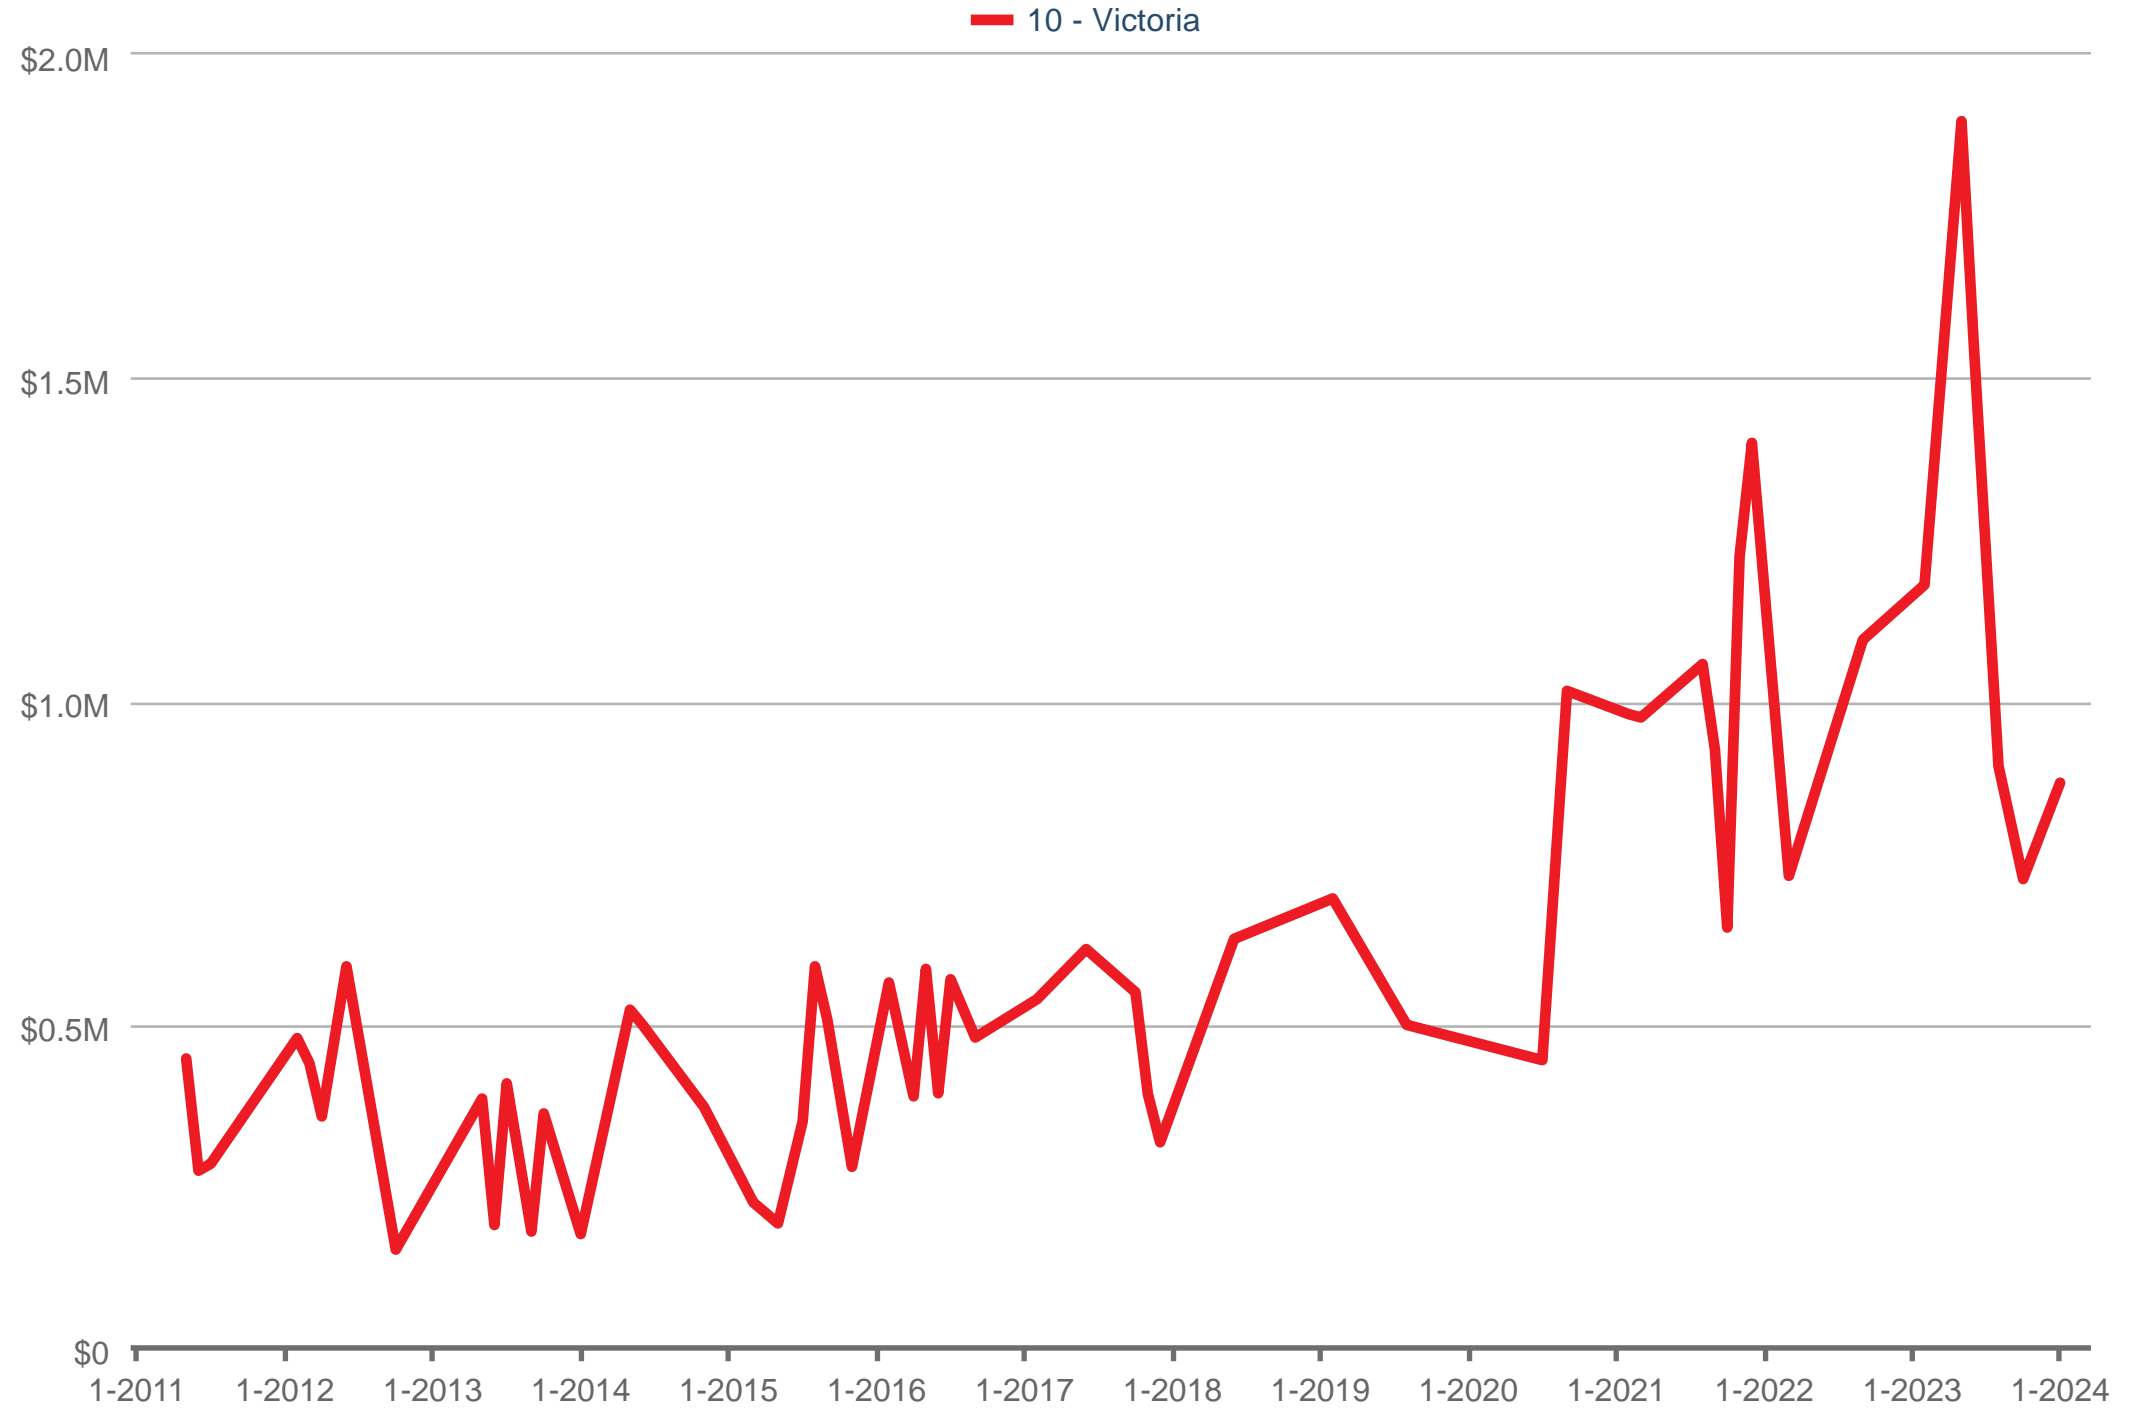

Average Sales Price

Each data point is one month of activity. Data is from April 27, 2024.

All data from ITSO. InfoSparks © 2024 ShowingTime.