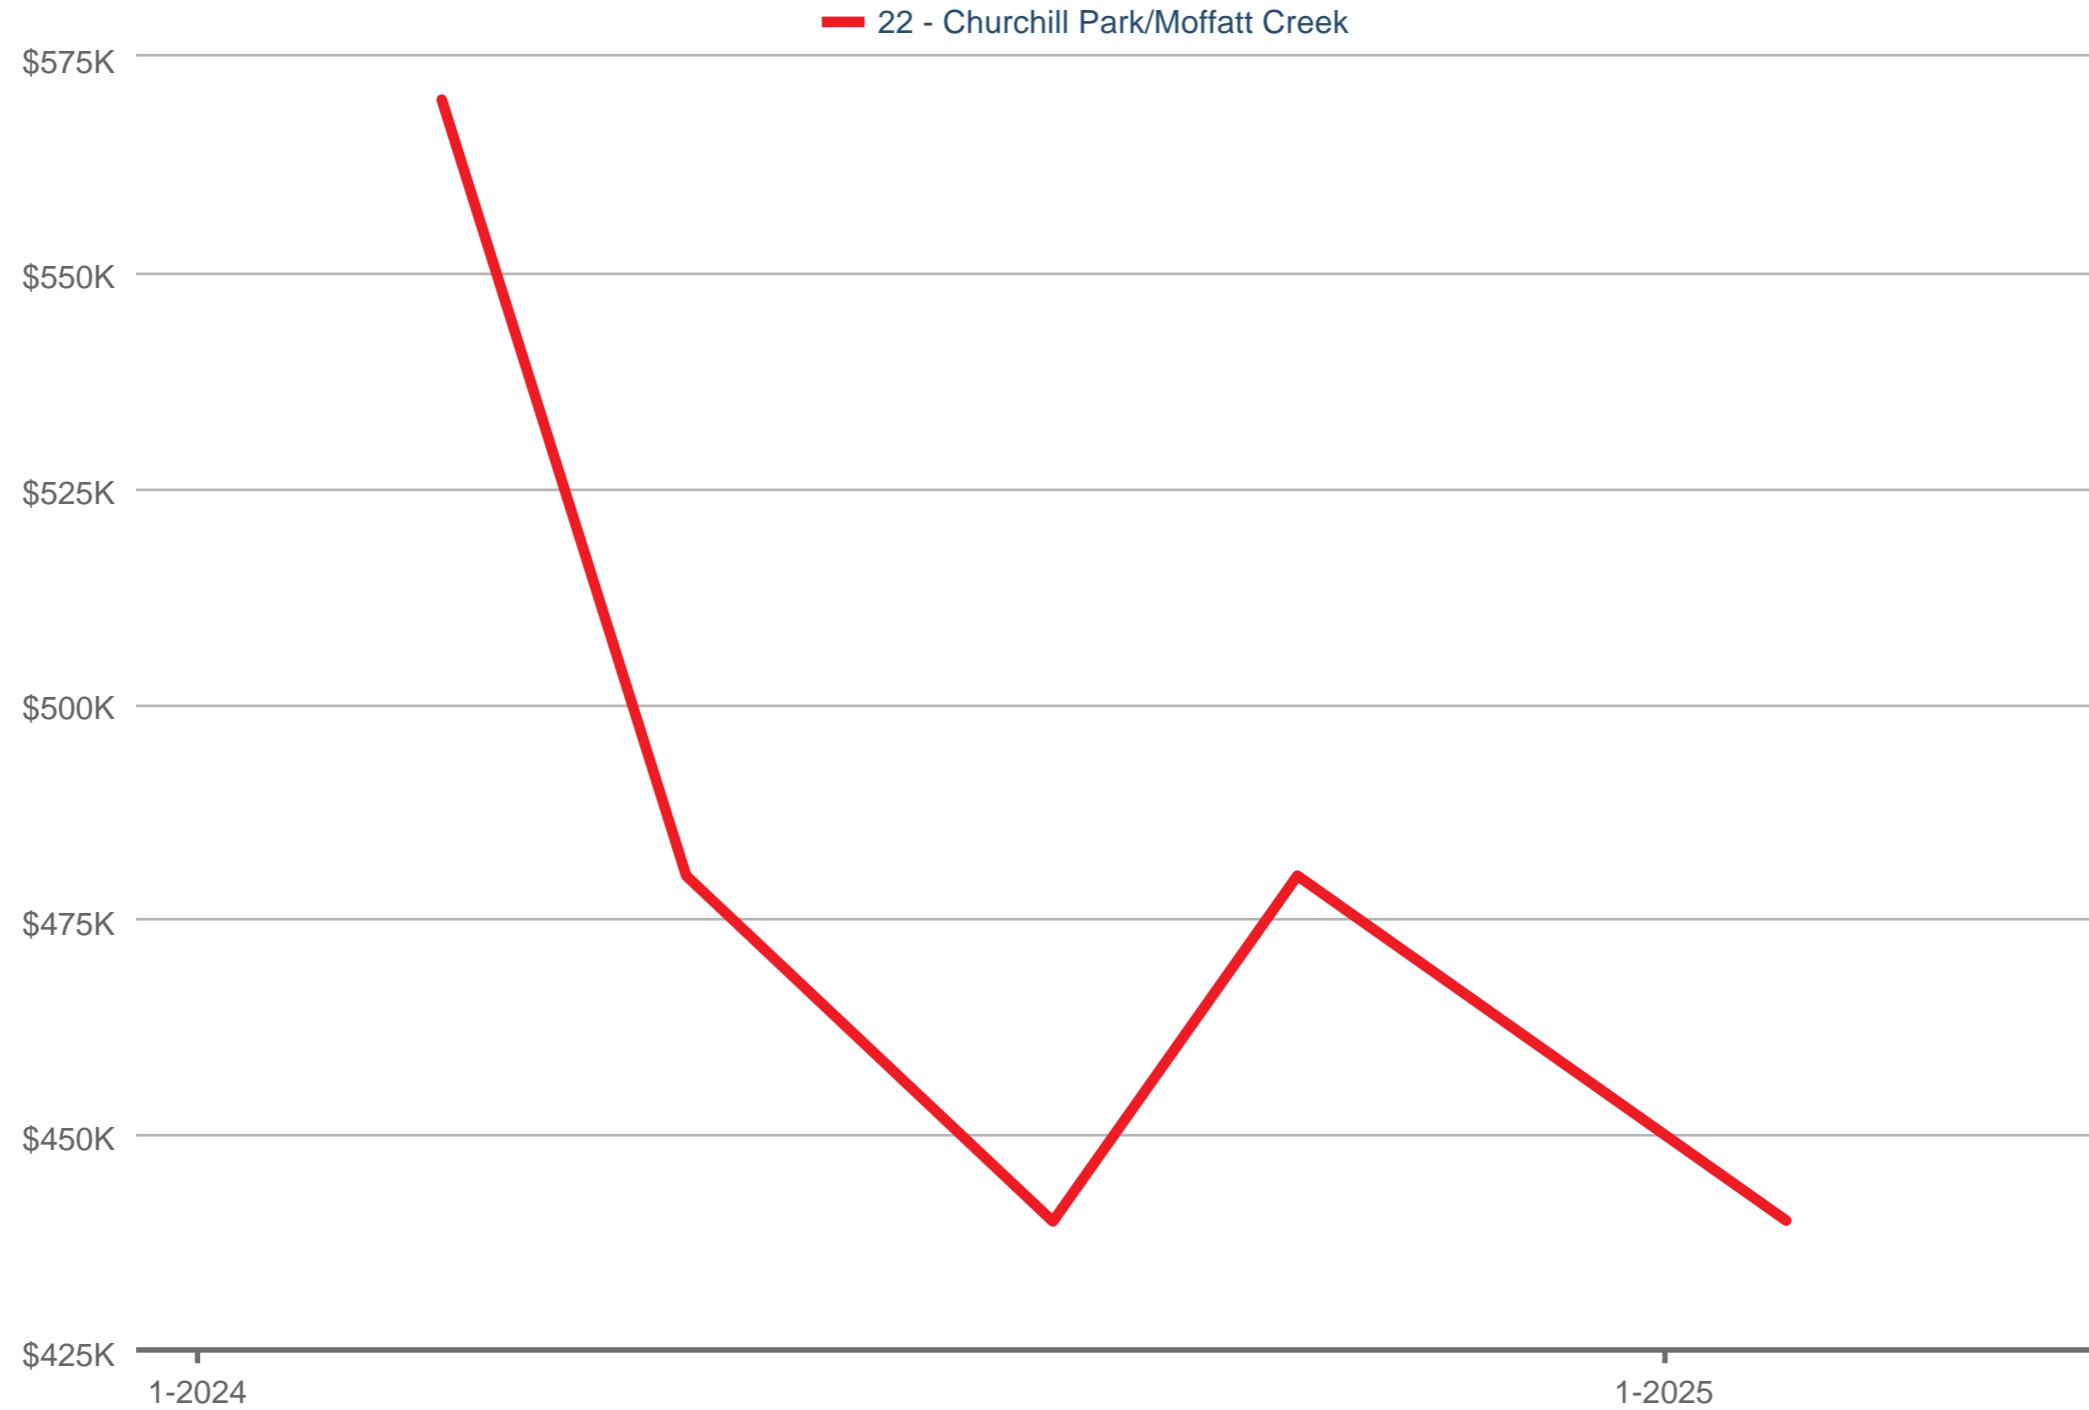

### Average Sales Price

22 - Churchill Park/Moffatt Creek: Condo

Each data point is one month of activity. Data is from May 17, 2025.