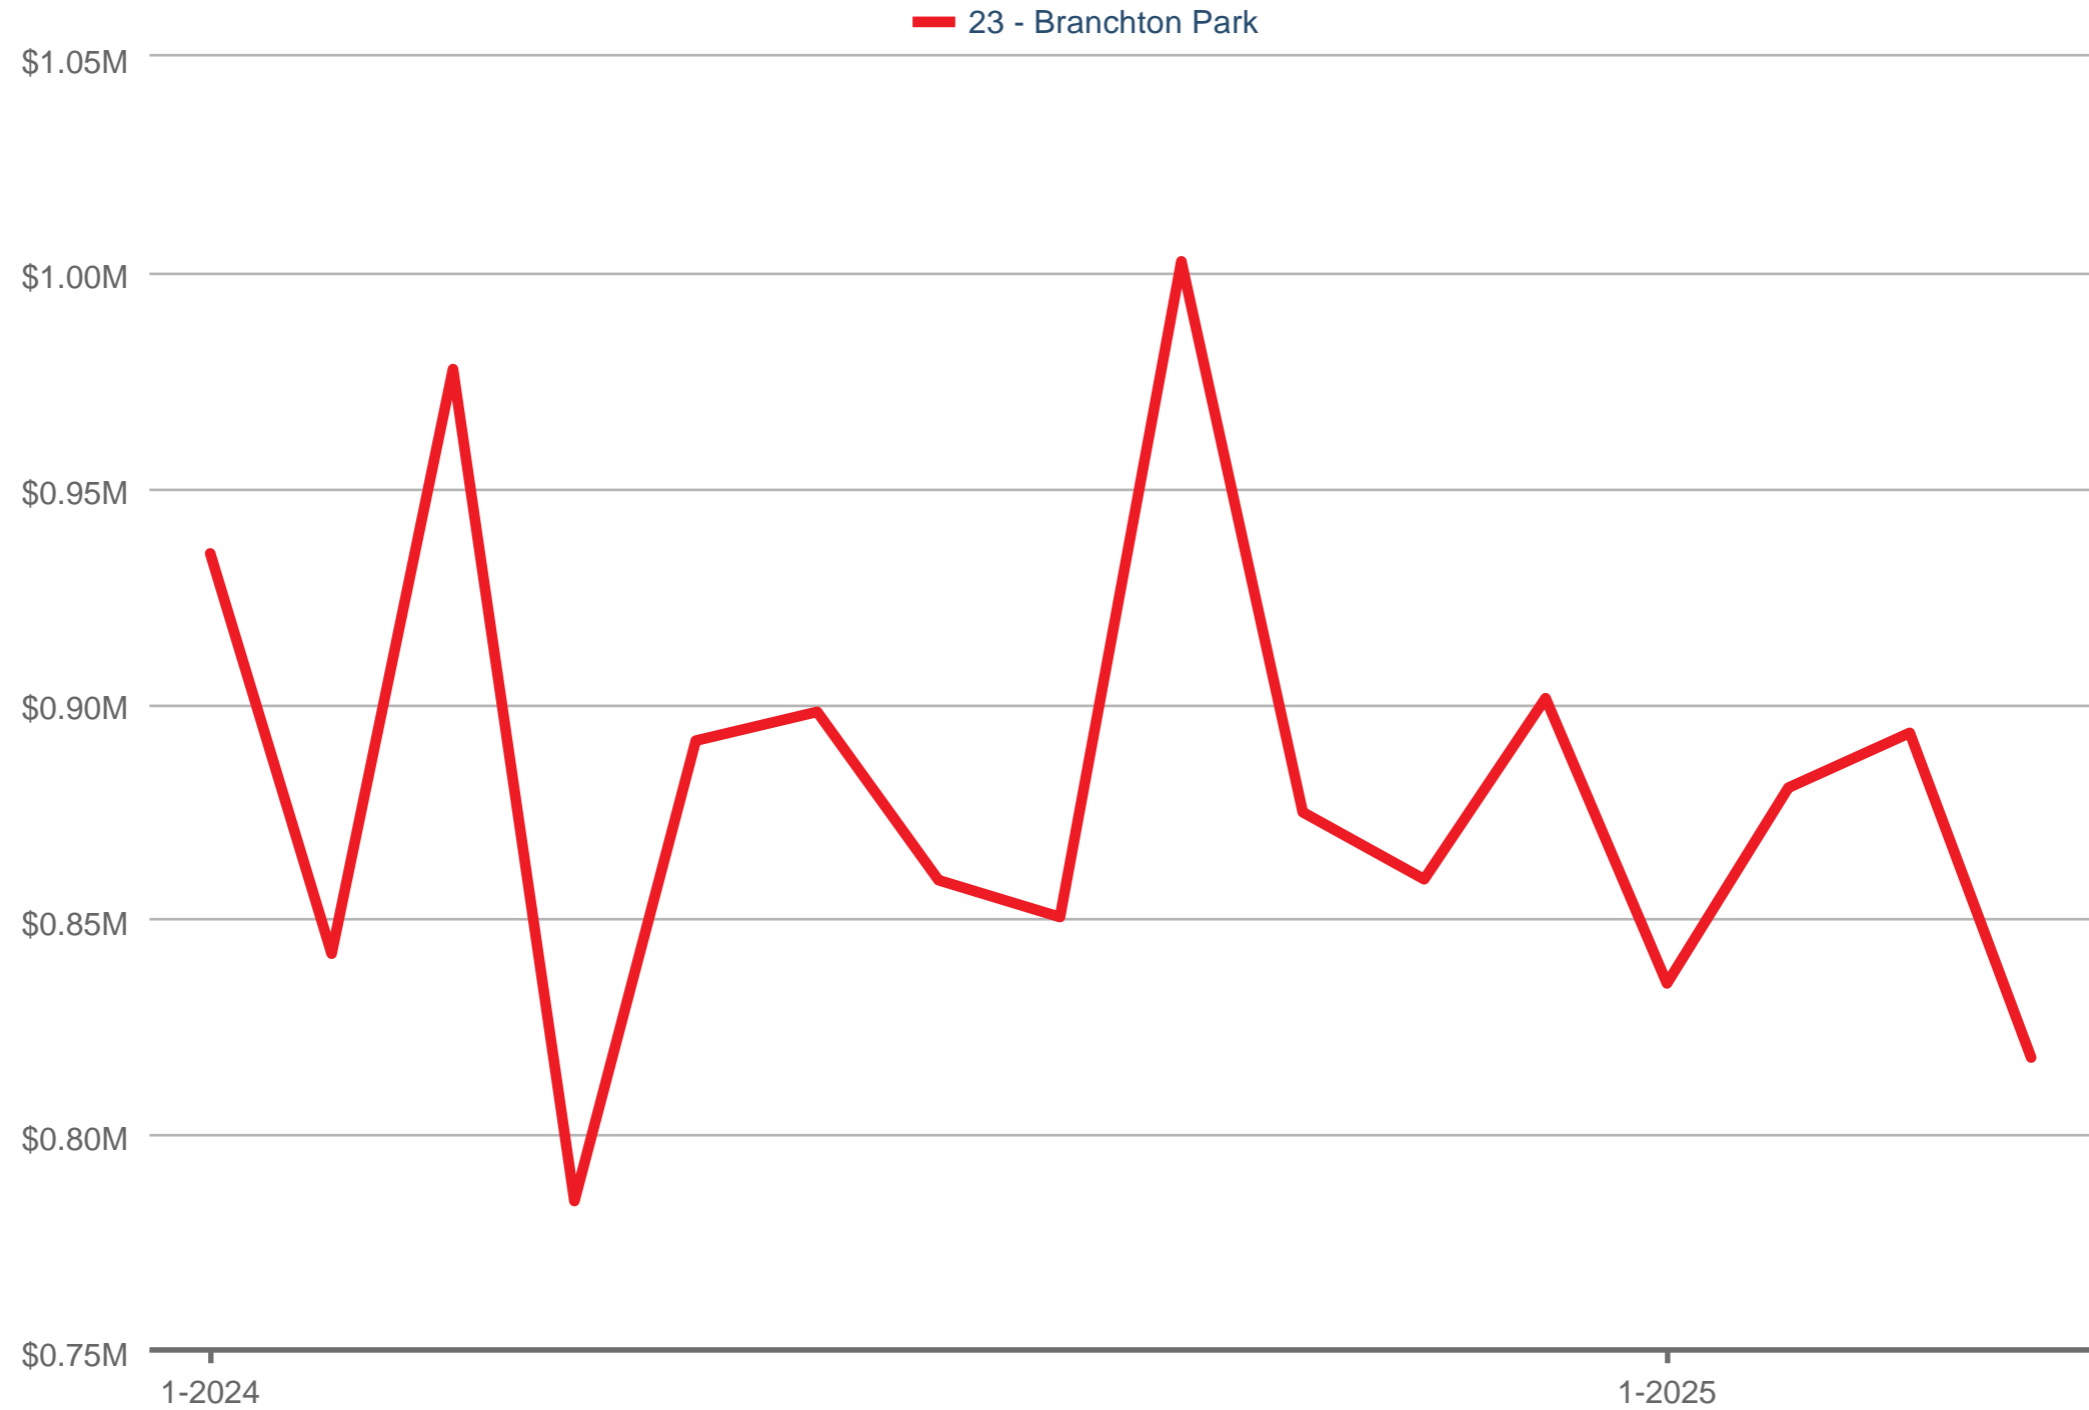

Average Sales Price

23 - Branchton Park: Single Family

Each data point is one month of activity. Data is from May 17, 2025.