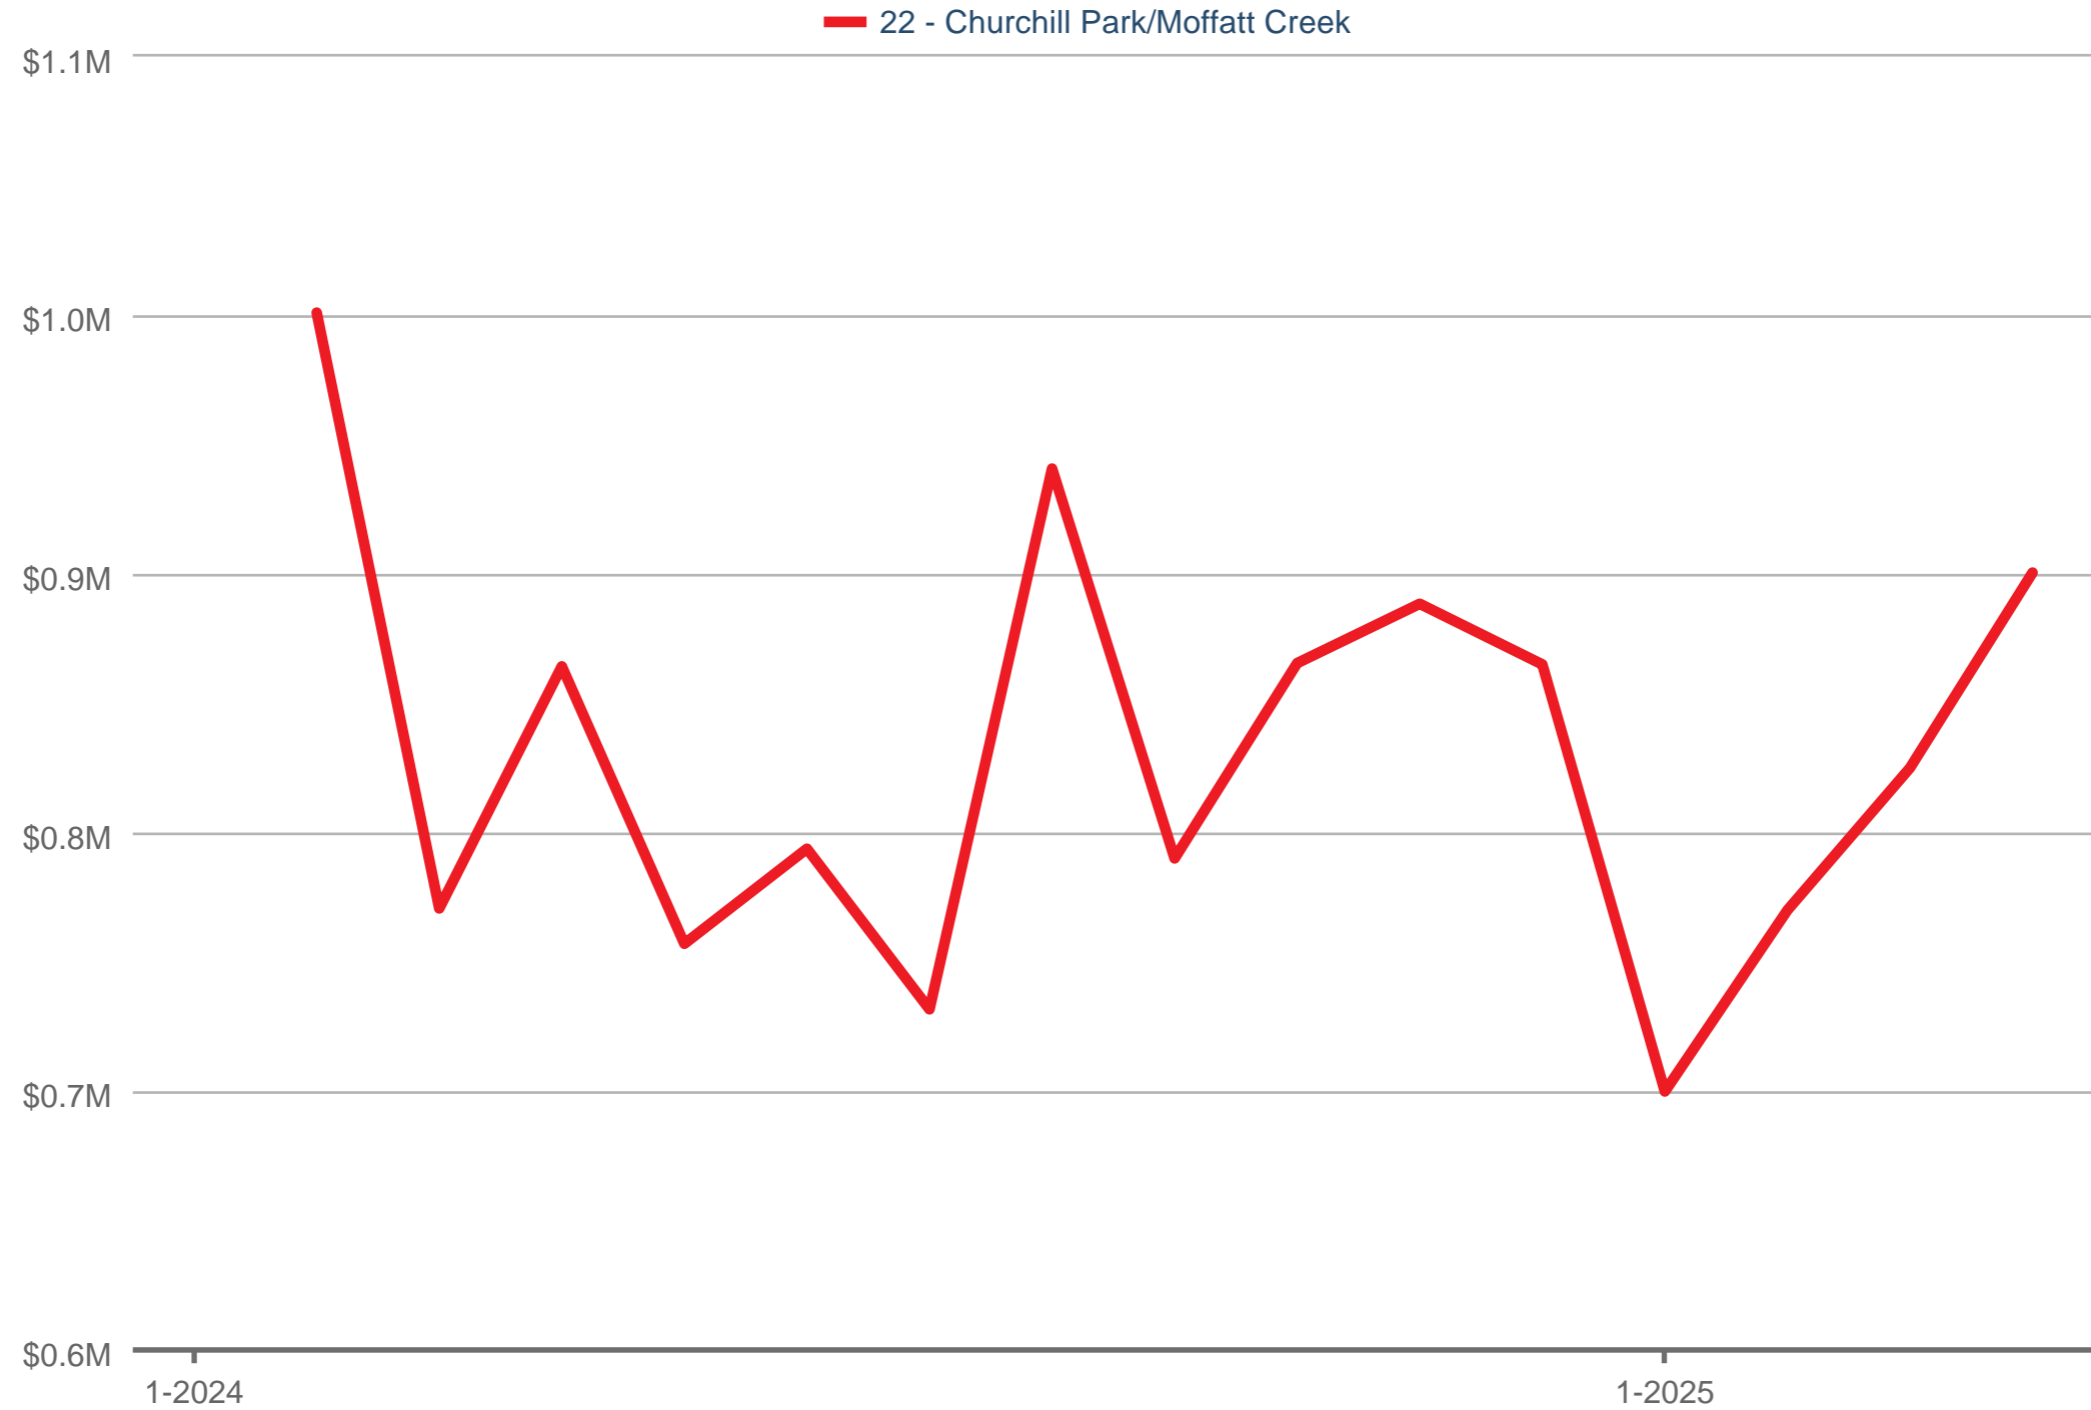

### Average Sales Price

22 - Churchill Park/Moffatt Creek: Single Family

Each data point is one month of activity. Data is from May 17, 2025.