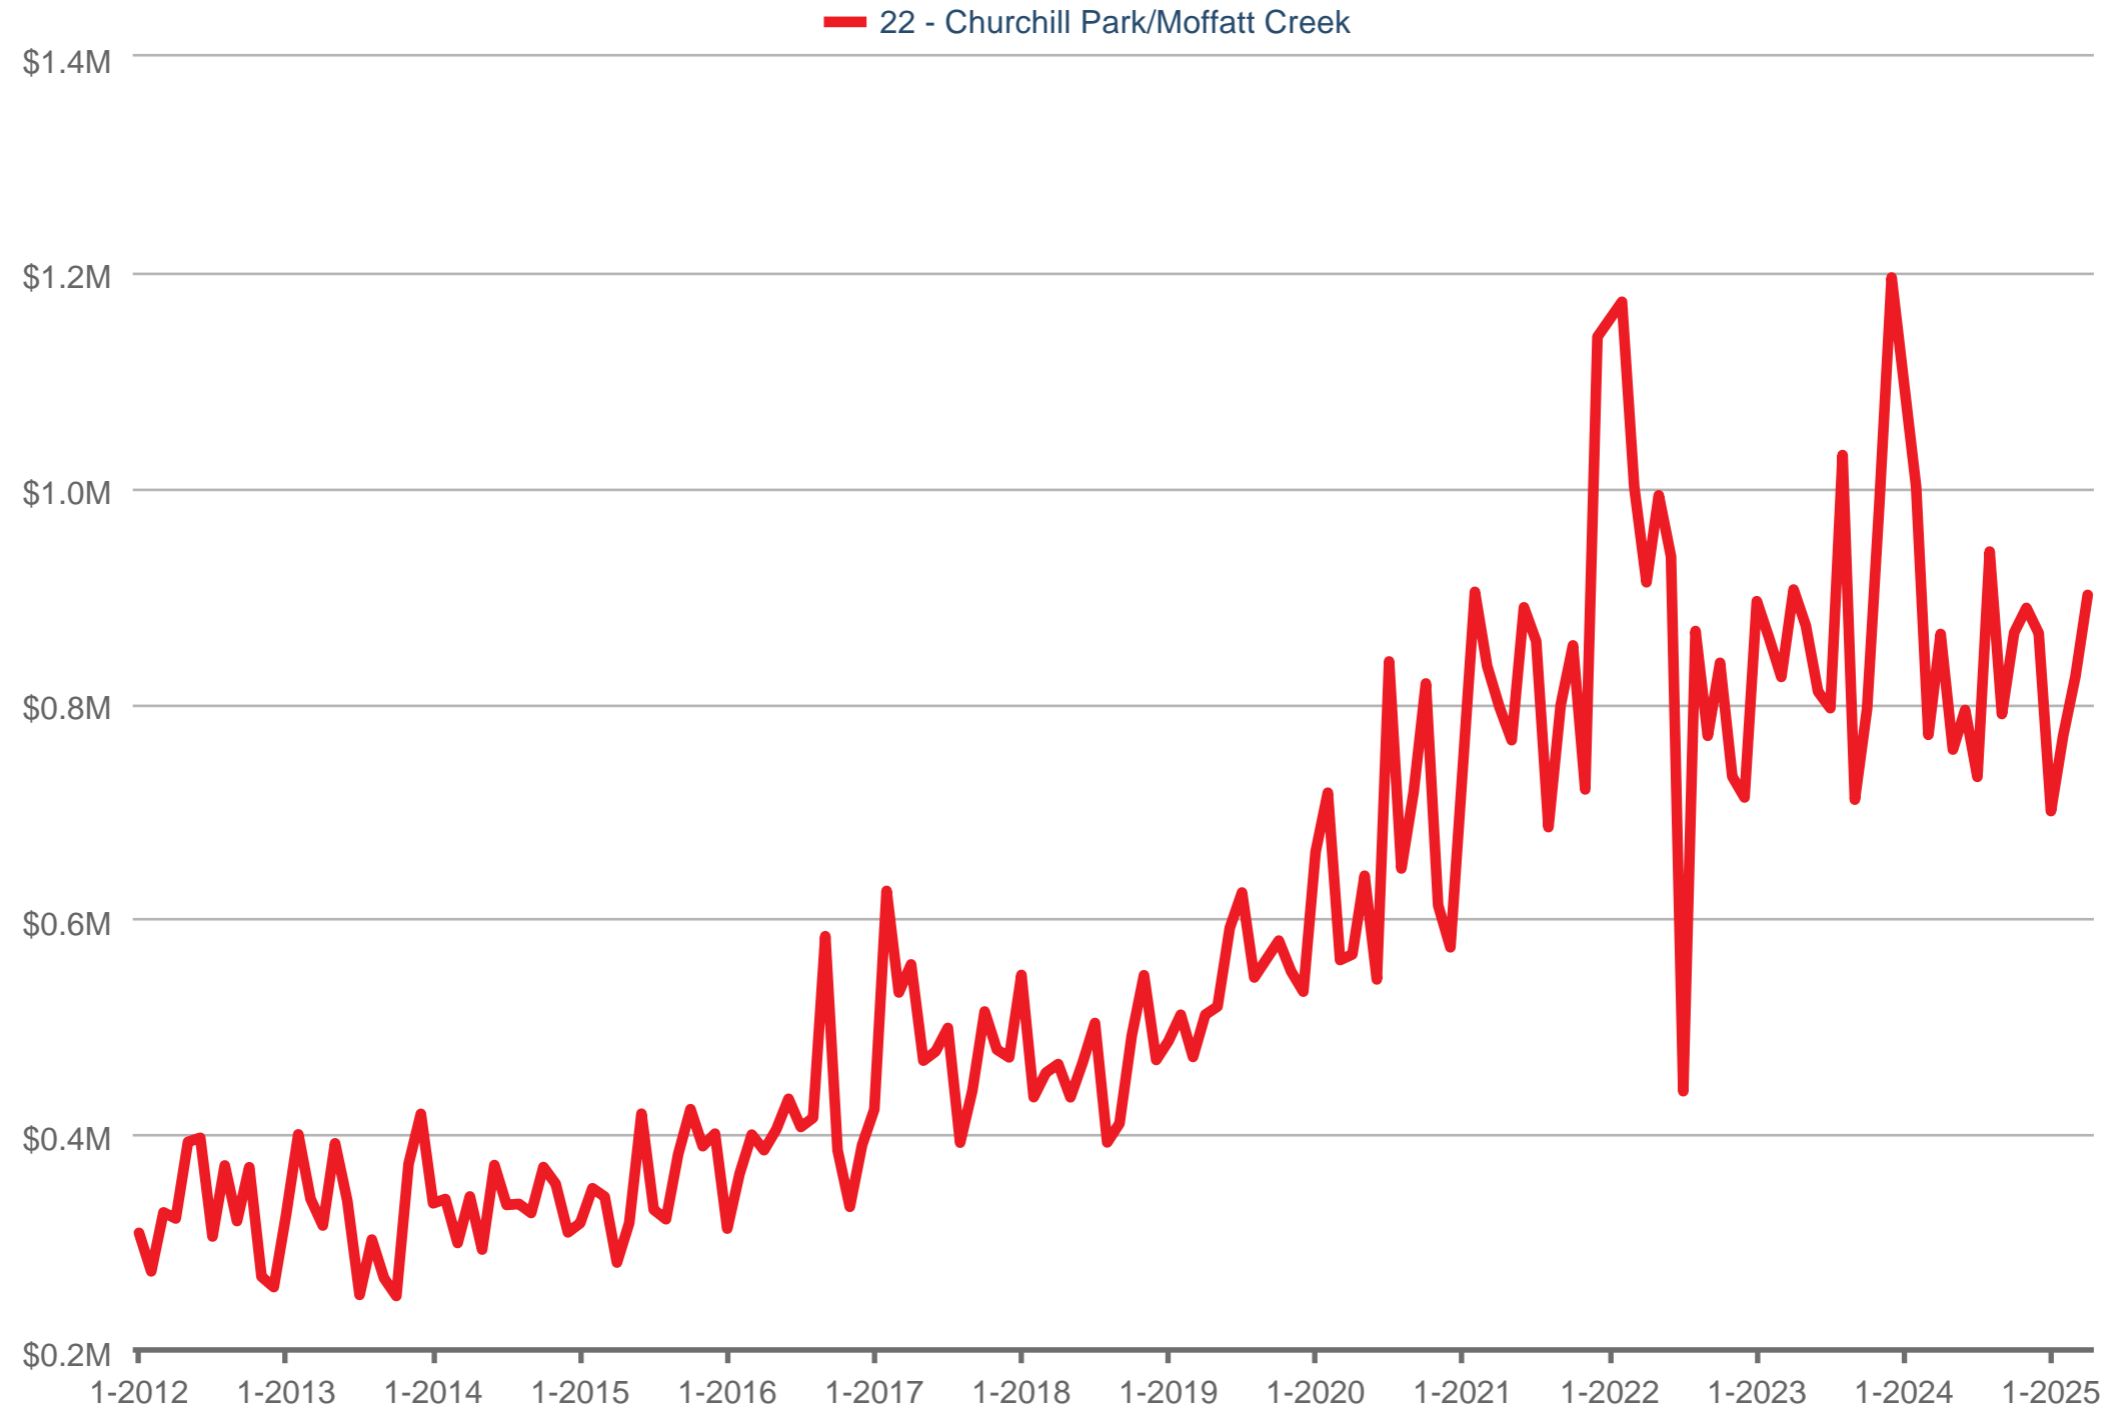

Average Sales Price

22 - Churchill Park/Moffatt Creek: Single Family

Each data point is one month of activity. Data is from May 17, 2025.