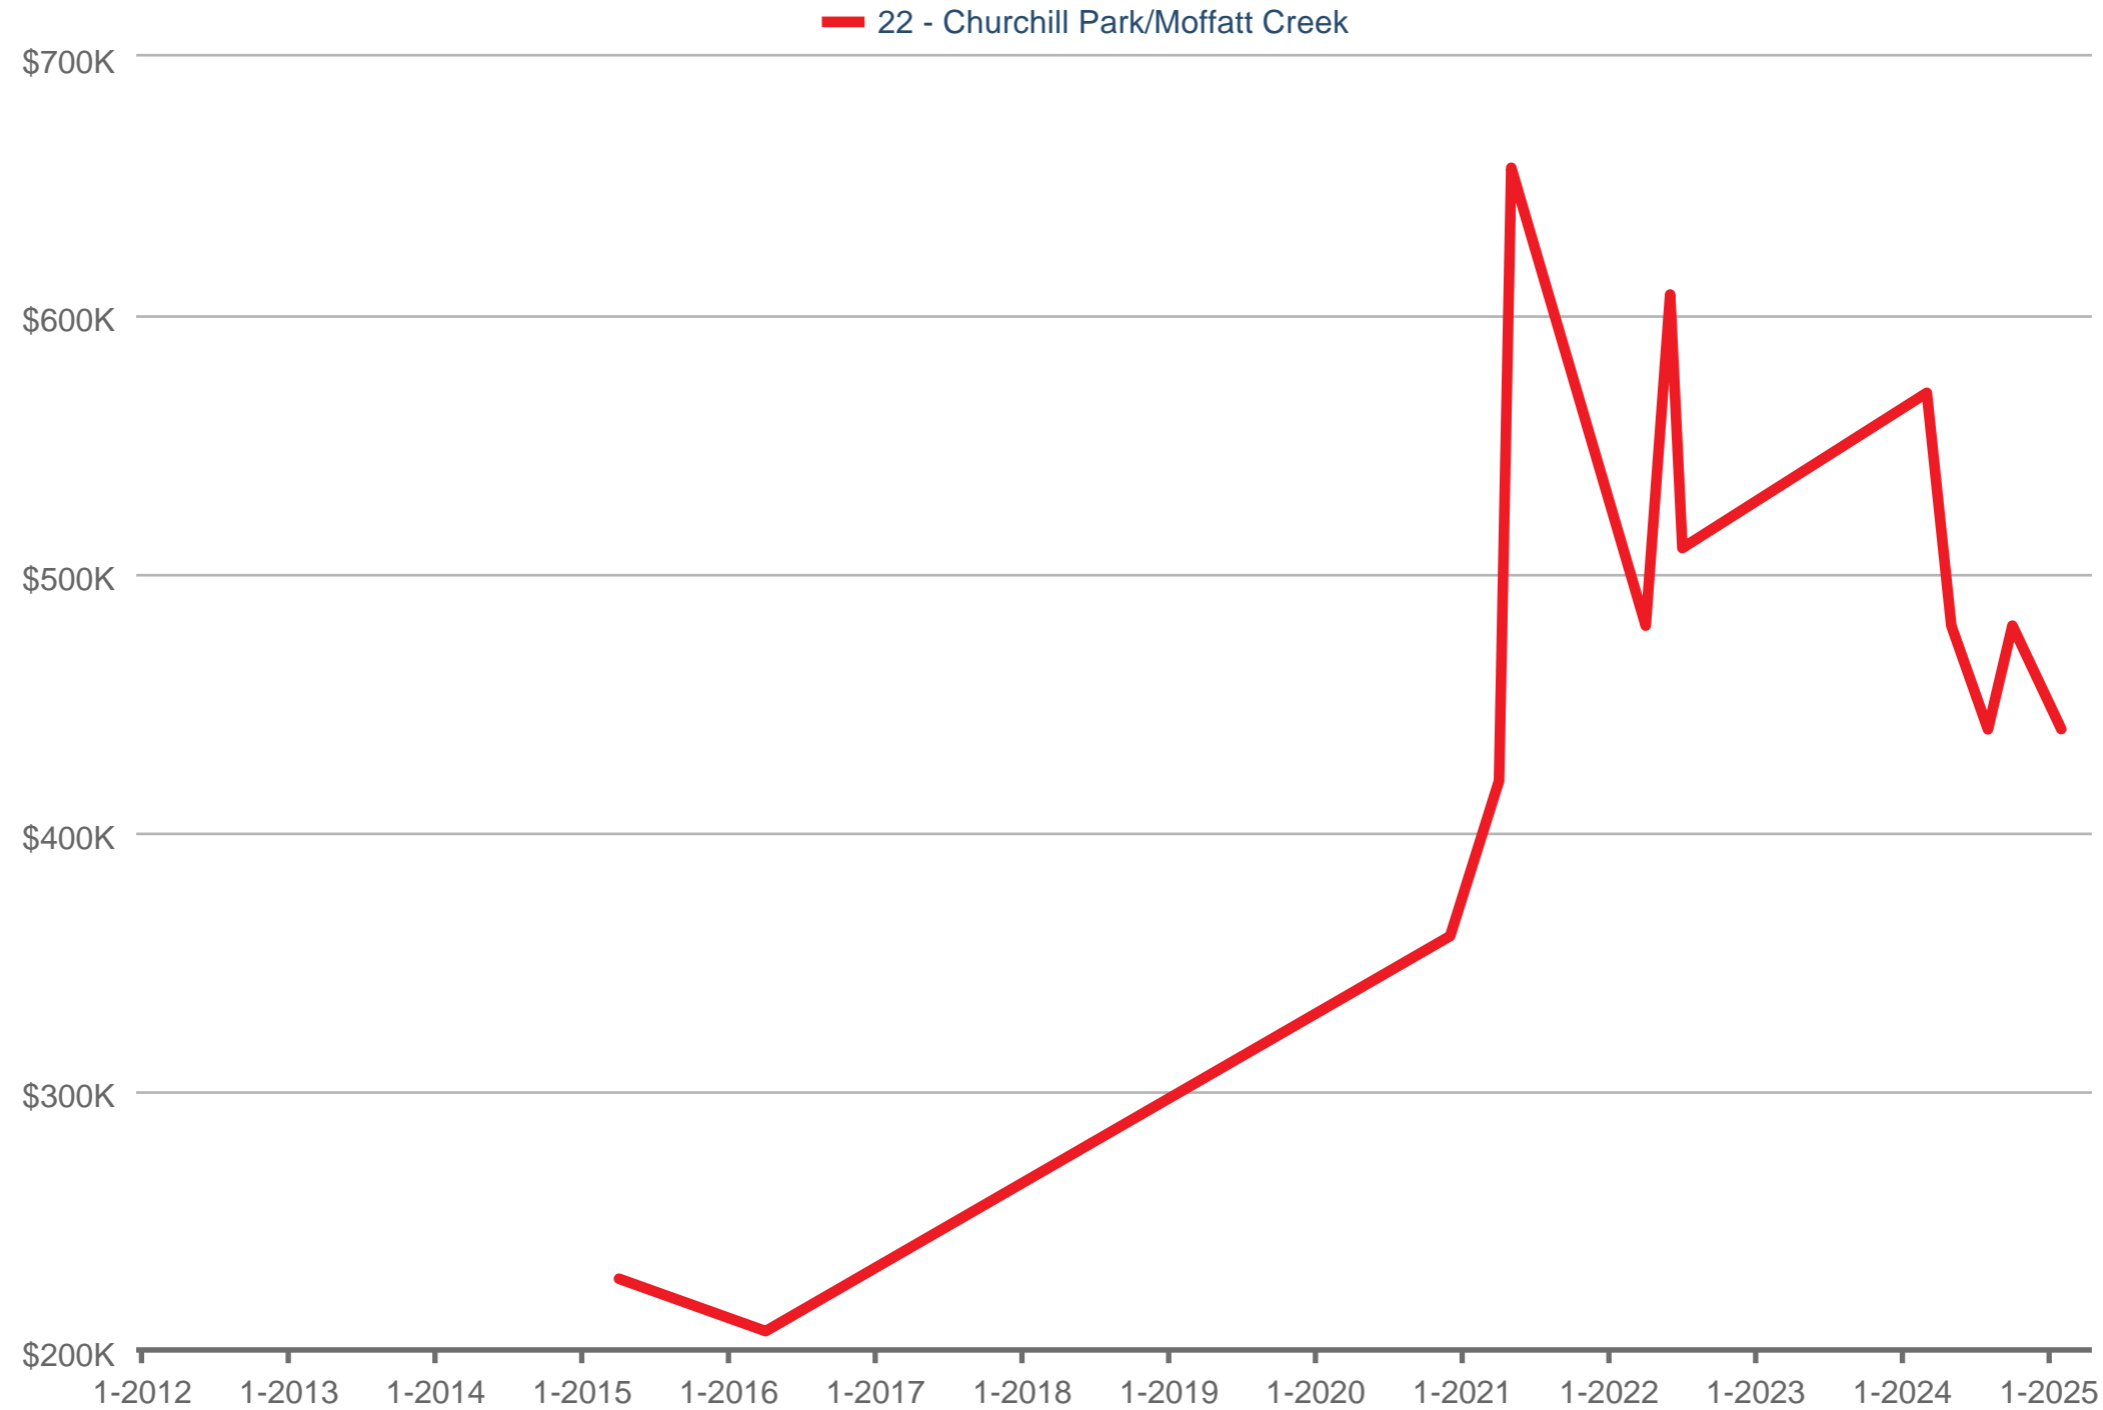

### Average Sales Price

22 - Churchill Park/Moffatt Creek: Condo

Each data point is one month of activity. Data is from May 17, 2025.