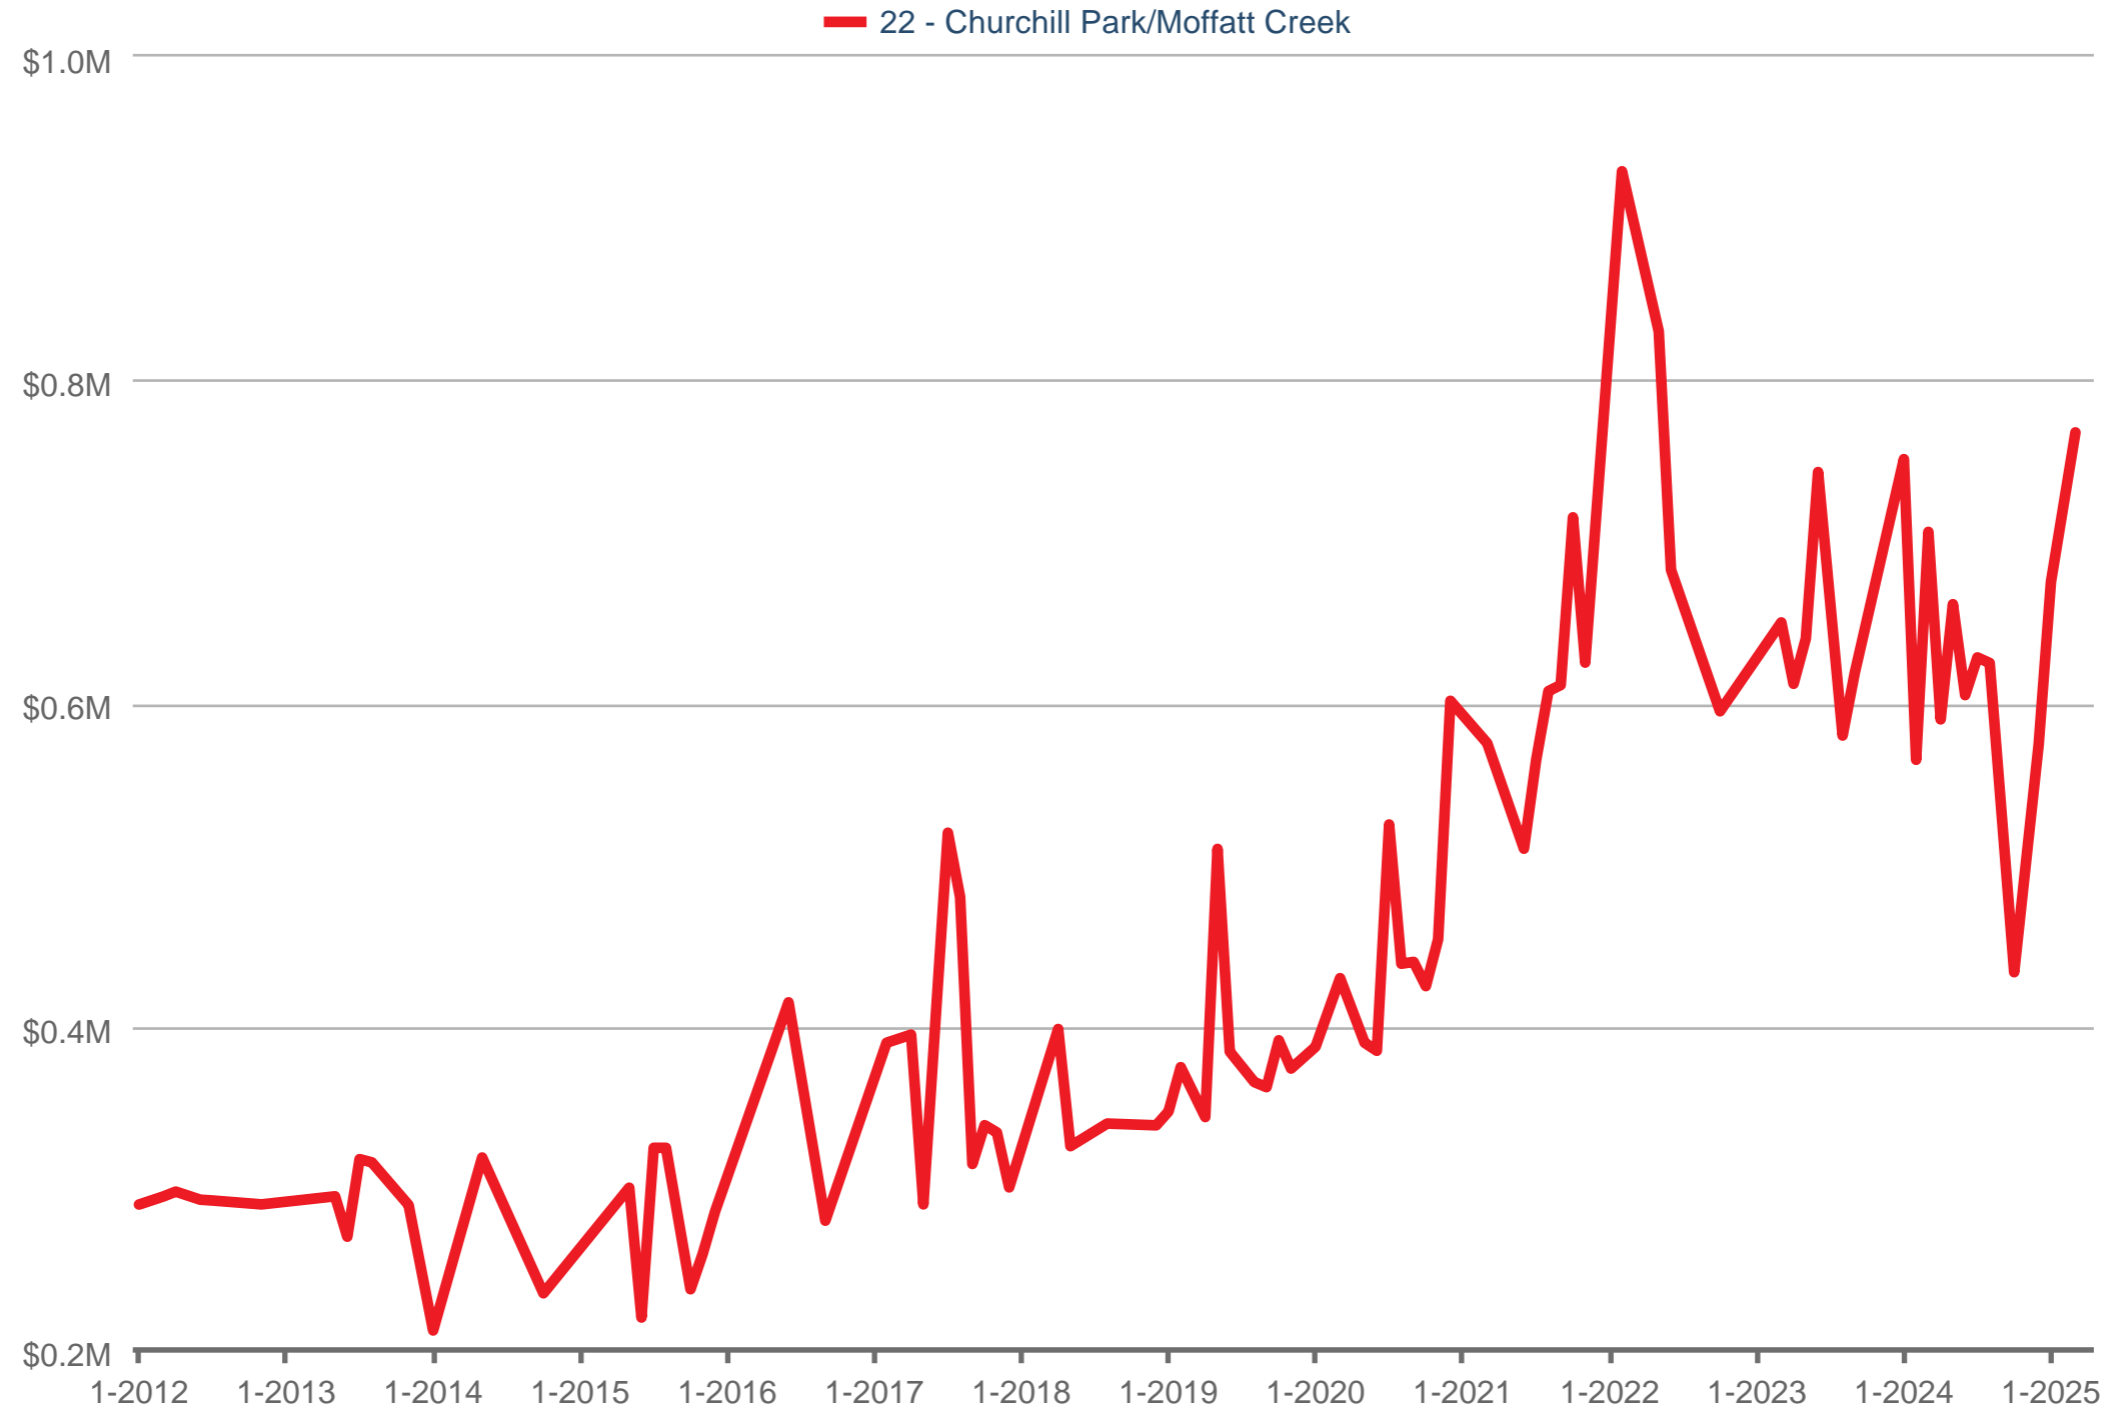

Average Sales Price

22 - Churchill Park/Moffatt Creek: Townhouse

Each data point is one month of activity. Data is from May 17, 2025.