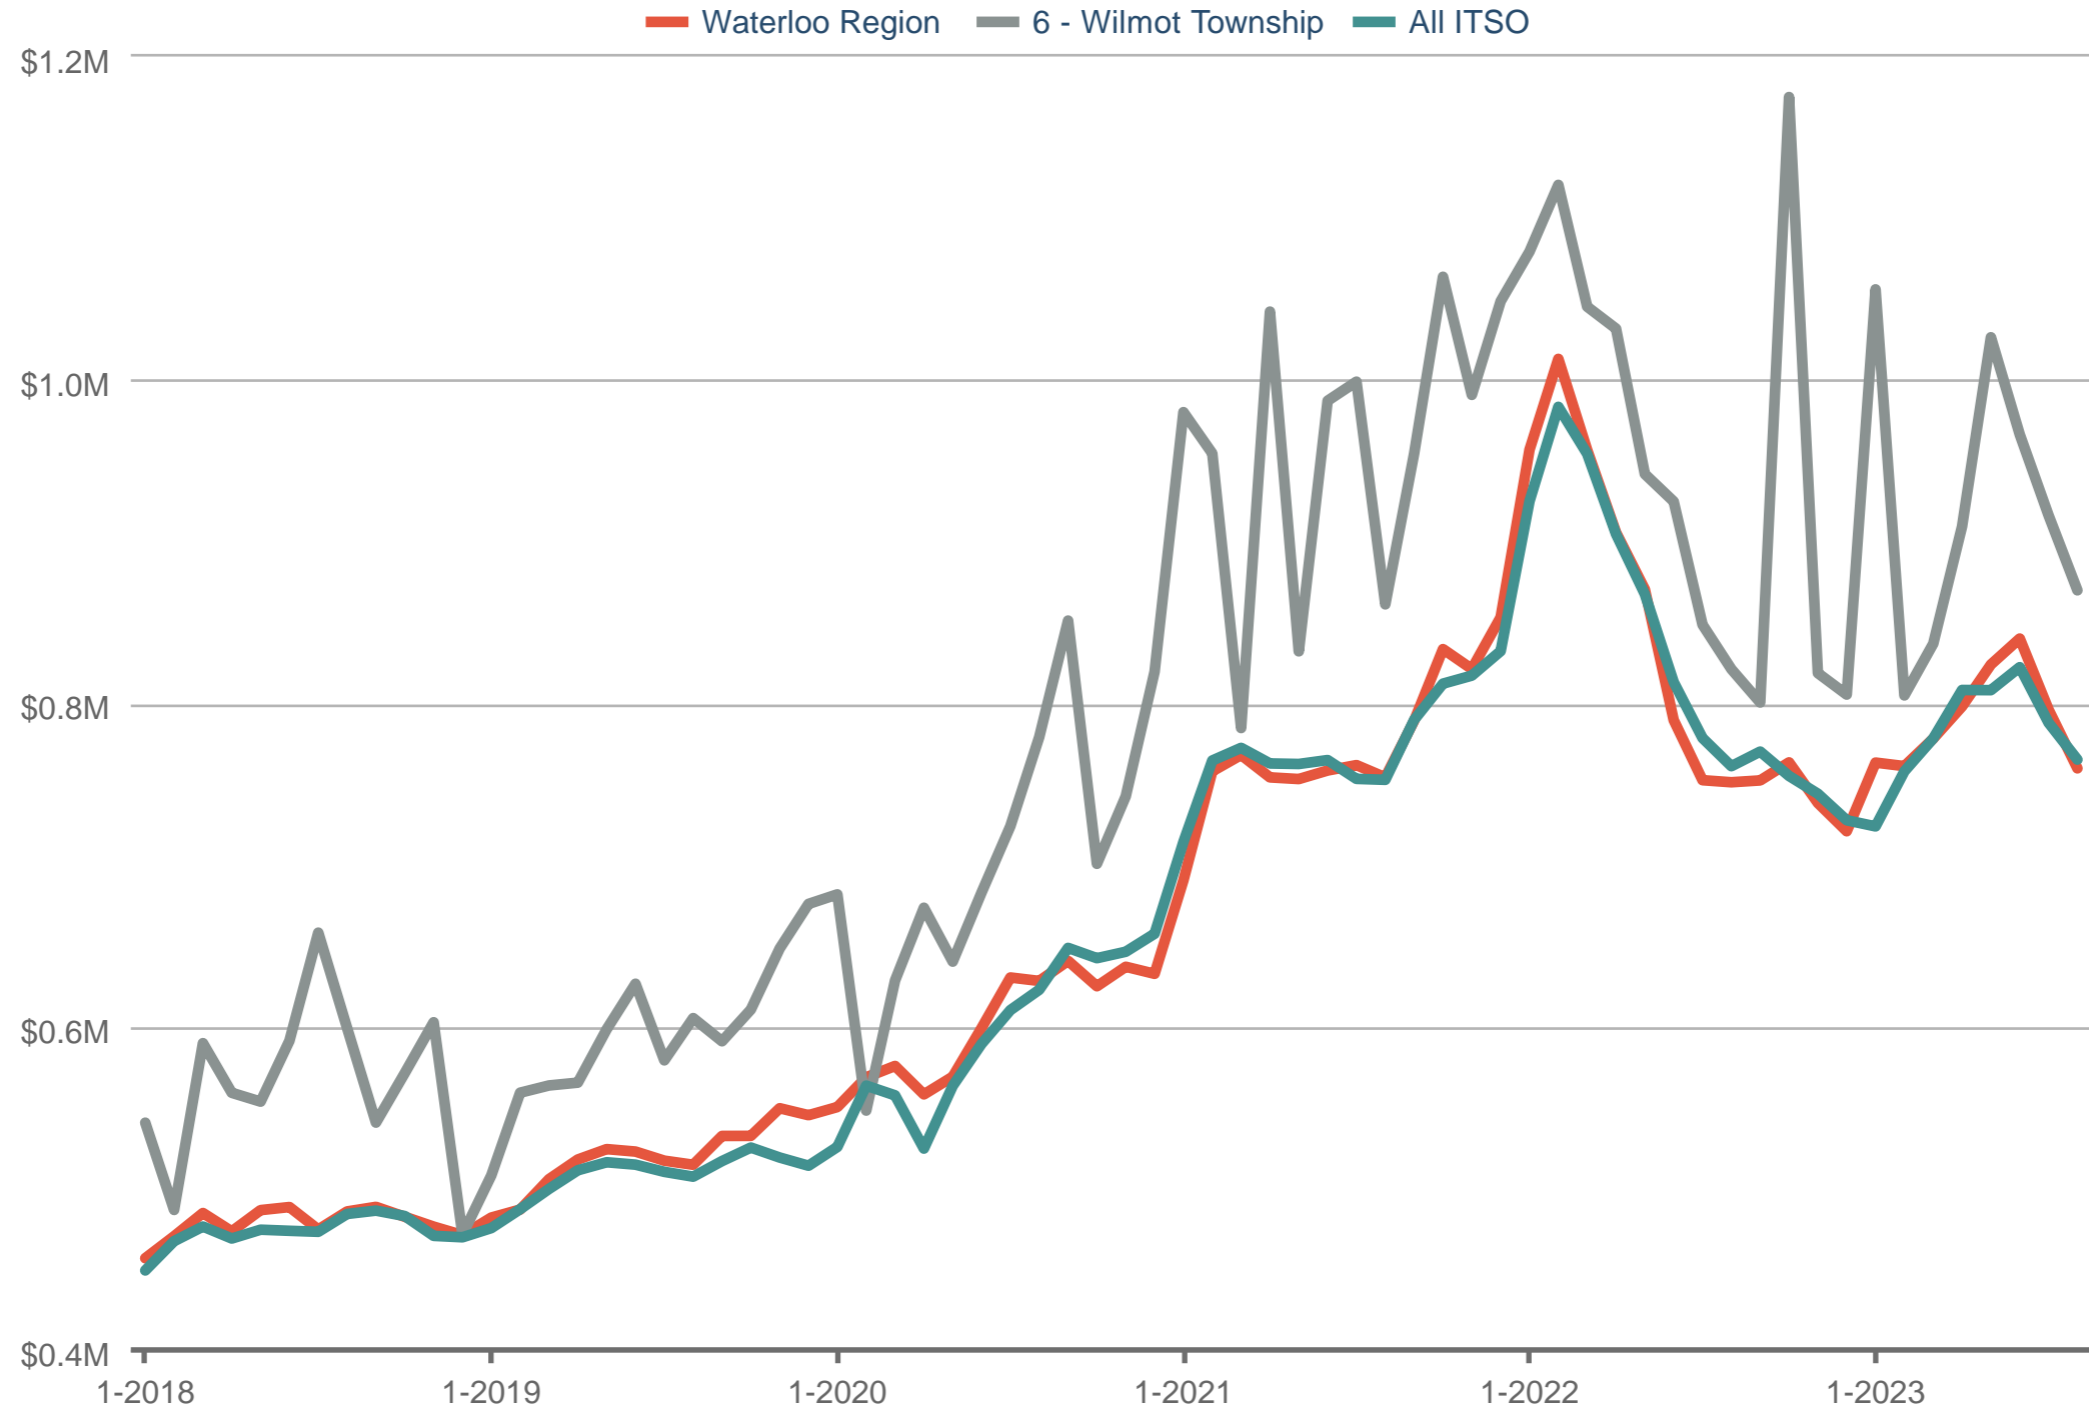

CHRISTOPHER GEHL
RE/MAX SOLID GOLD REALTY (II) LTD.

Office: 226-338-6840
chris@lovethathouse.com
www.lovethathouse.com

POWERED BY itsorealestate.ca

Average Sales Price

Waterloo Region & 6 - Wilmot Township & All ITSO

Each data point is one month of activity. Data is from September 29, 2023.

All data from ITSO. InfoSparks © 2023 ShowingTime.