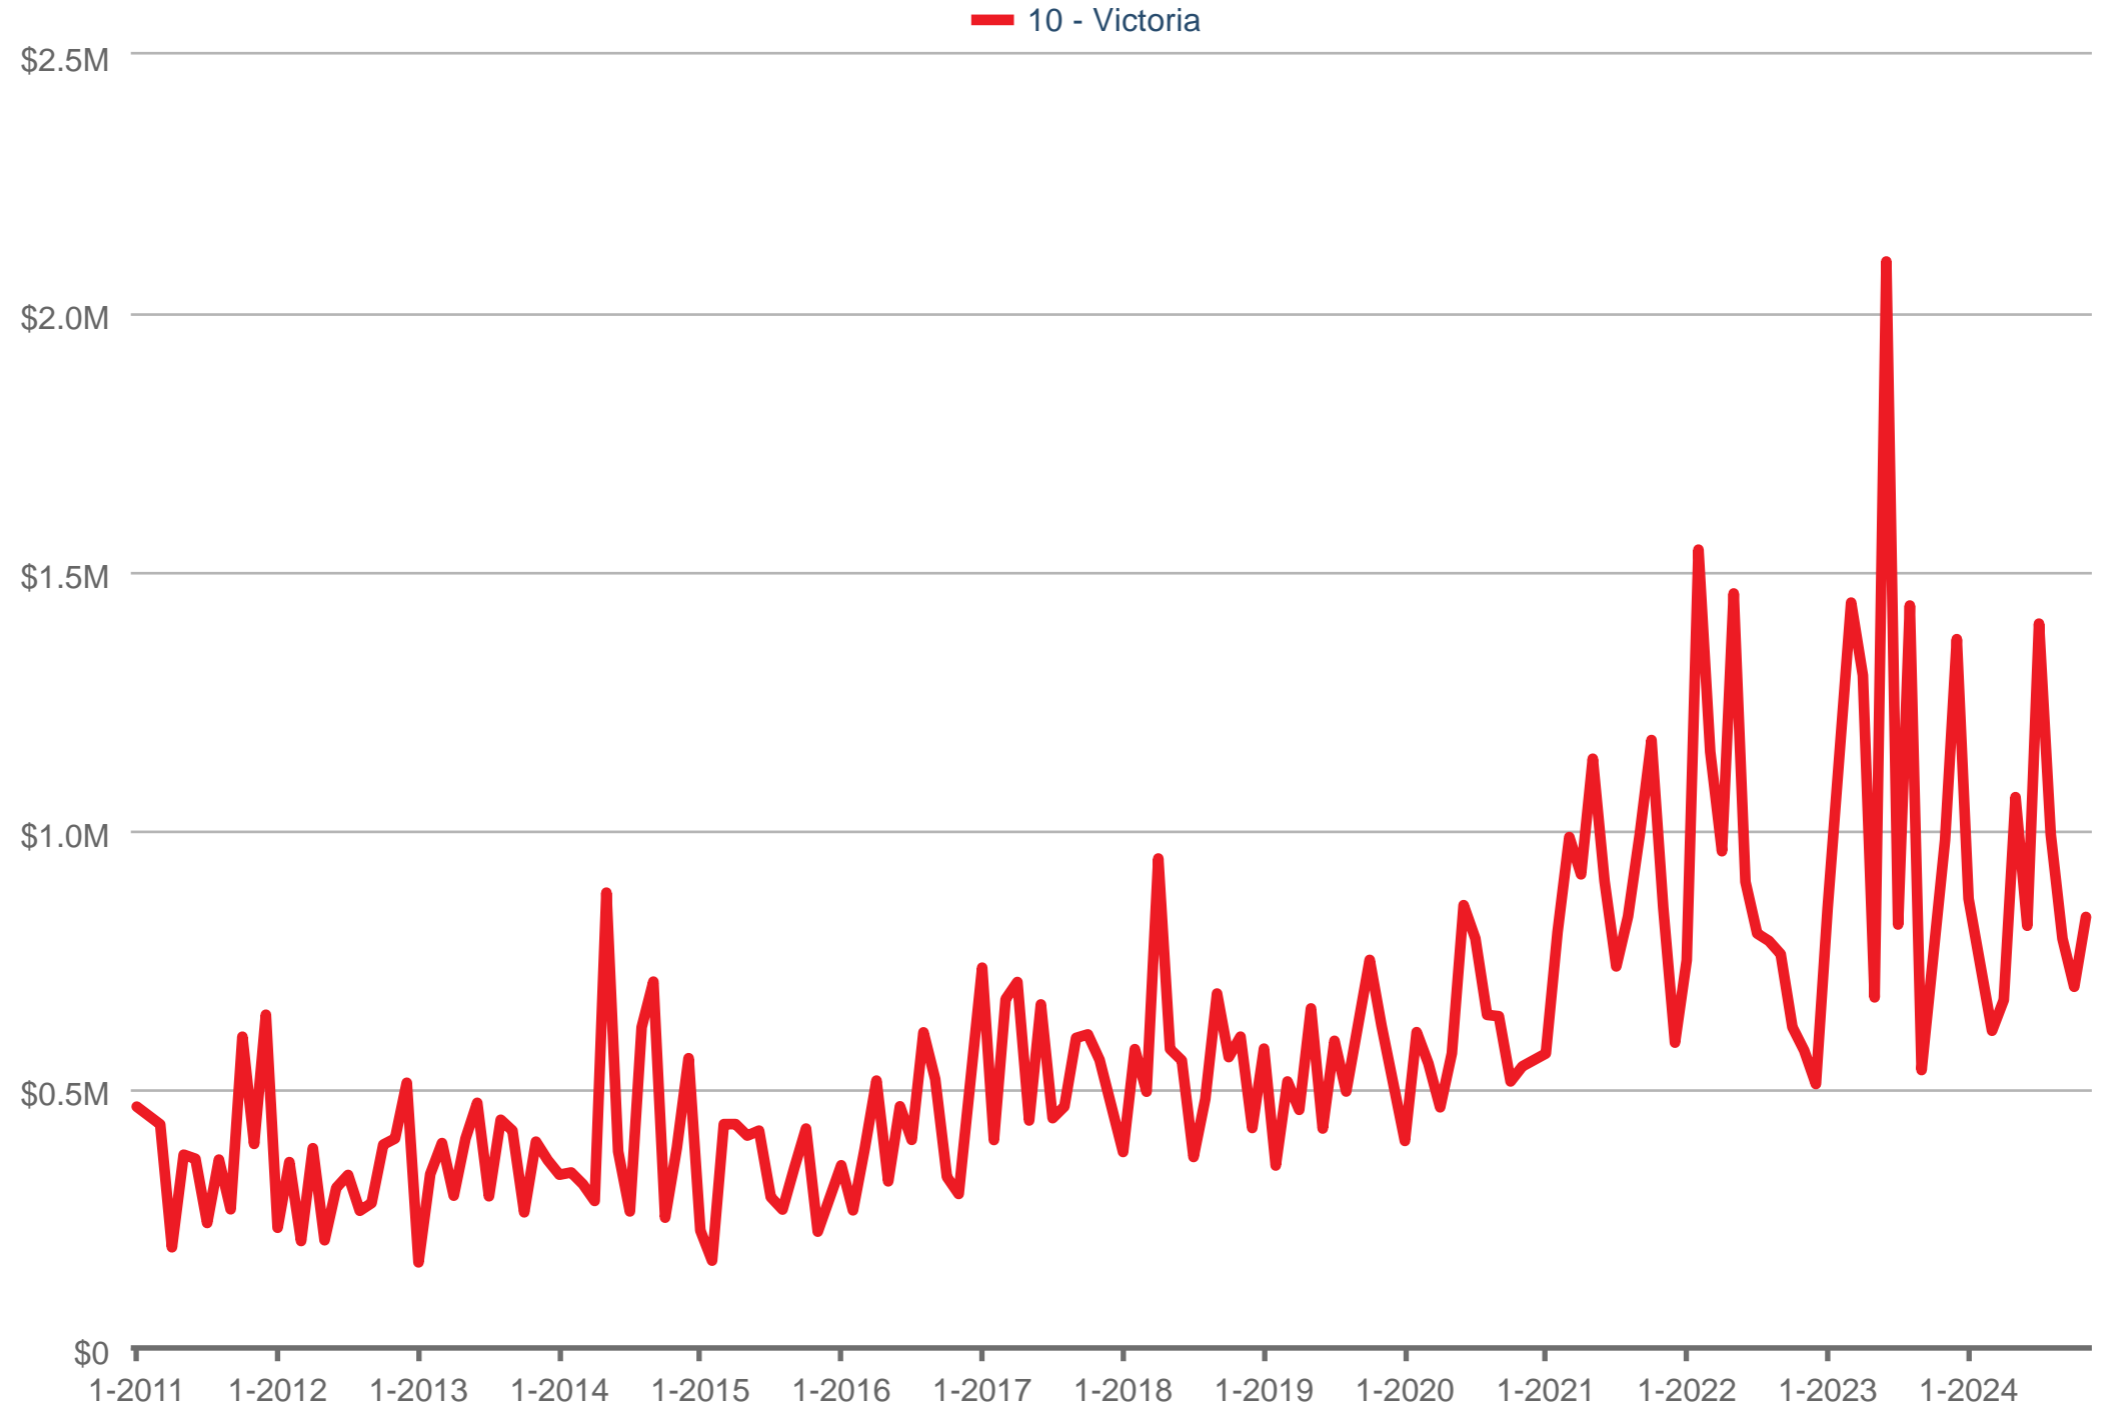

Average Sales Price

10 - Victoria: Single Family

Each data point is one month of activity. Data is from December 4, 2024.