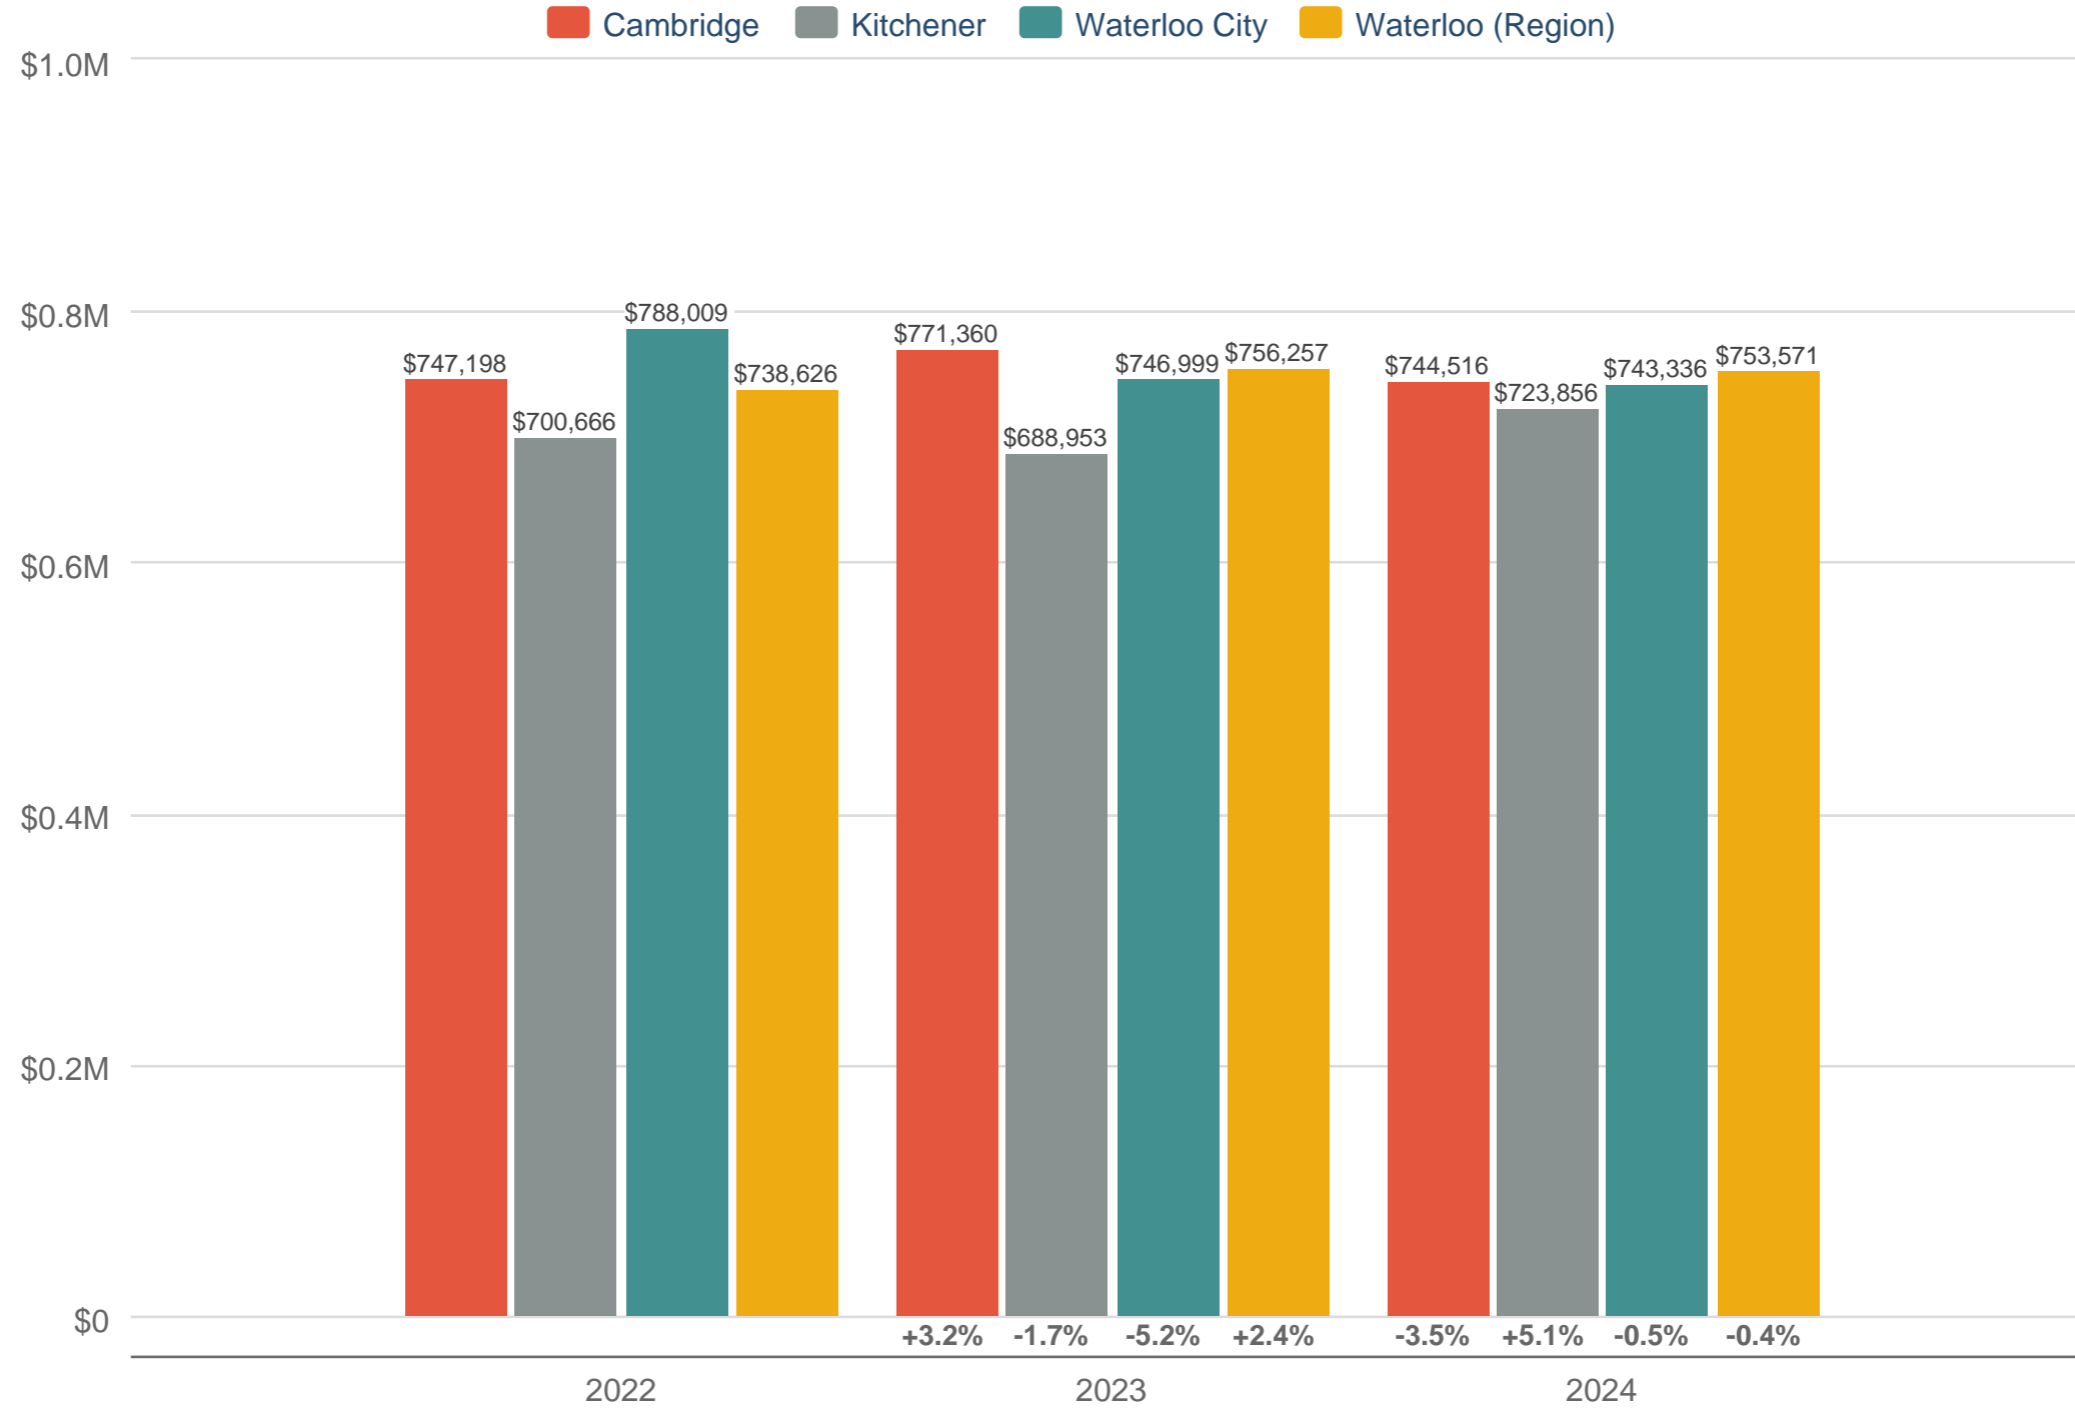

November Average Sales Price

Cambridge & Kitchener & Waterloo City & Waterloo (Region)

Each data point is one month of activity. Data is from December 22, 2024.

All data from ITSO. InfoSparks © 2024 ShowingTime Plus, LLC.