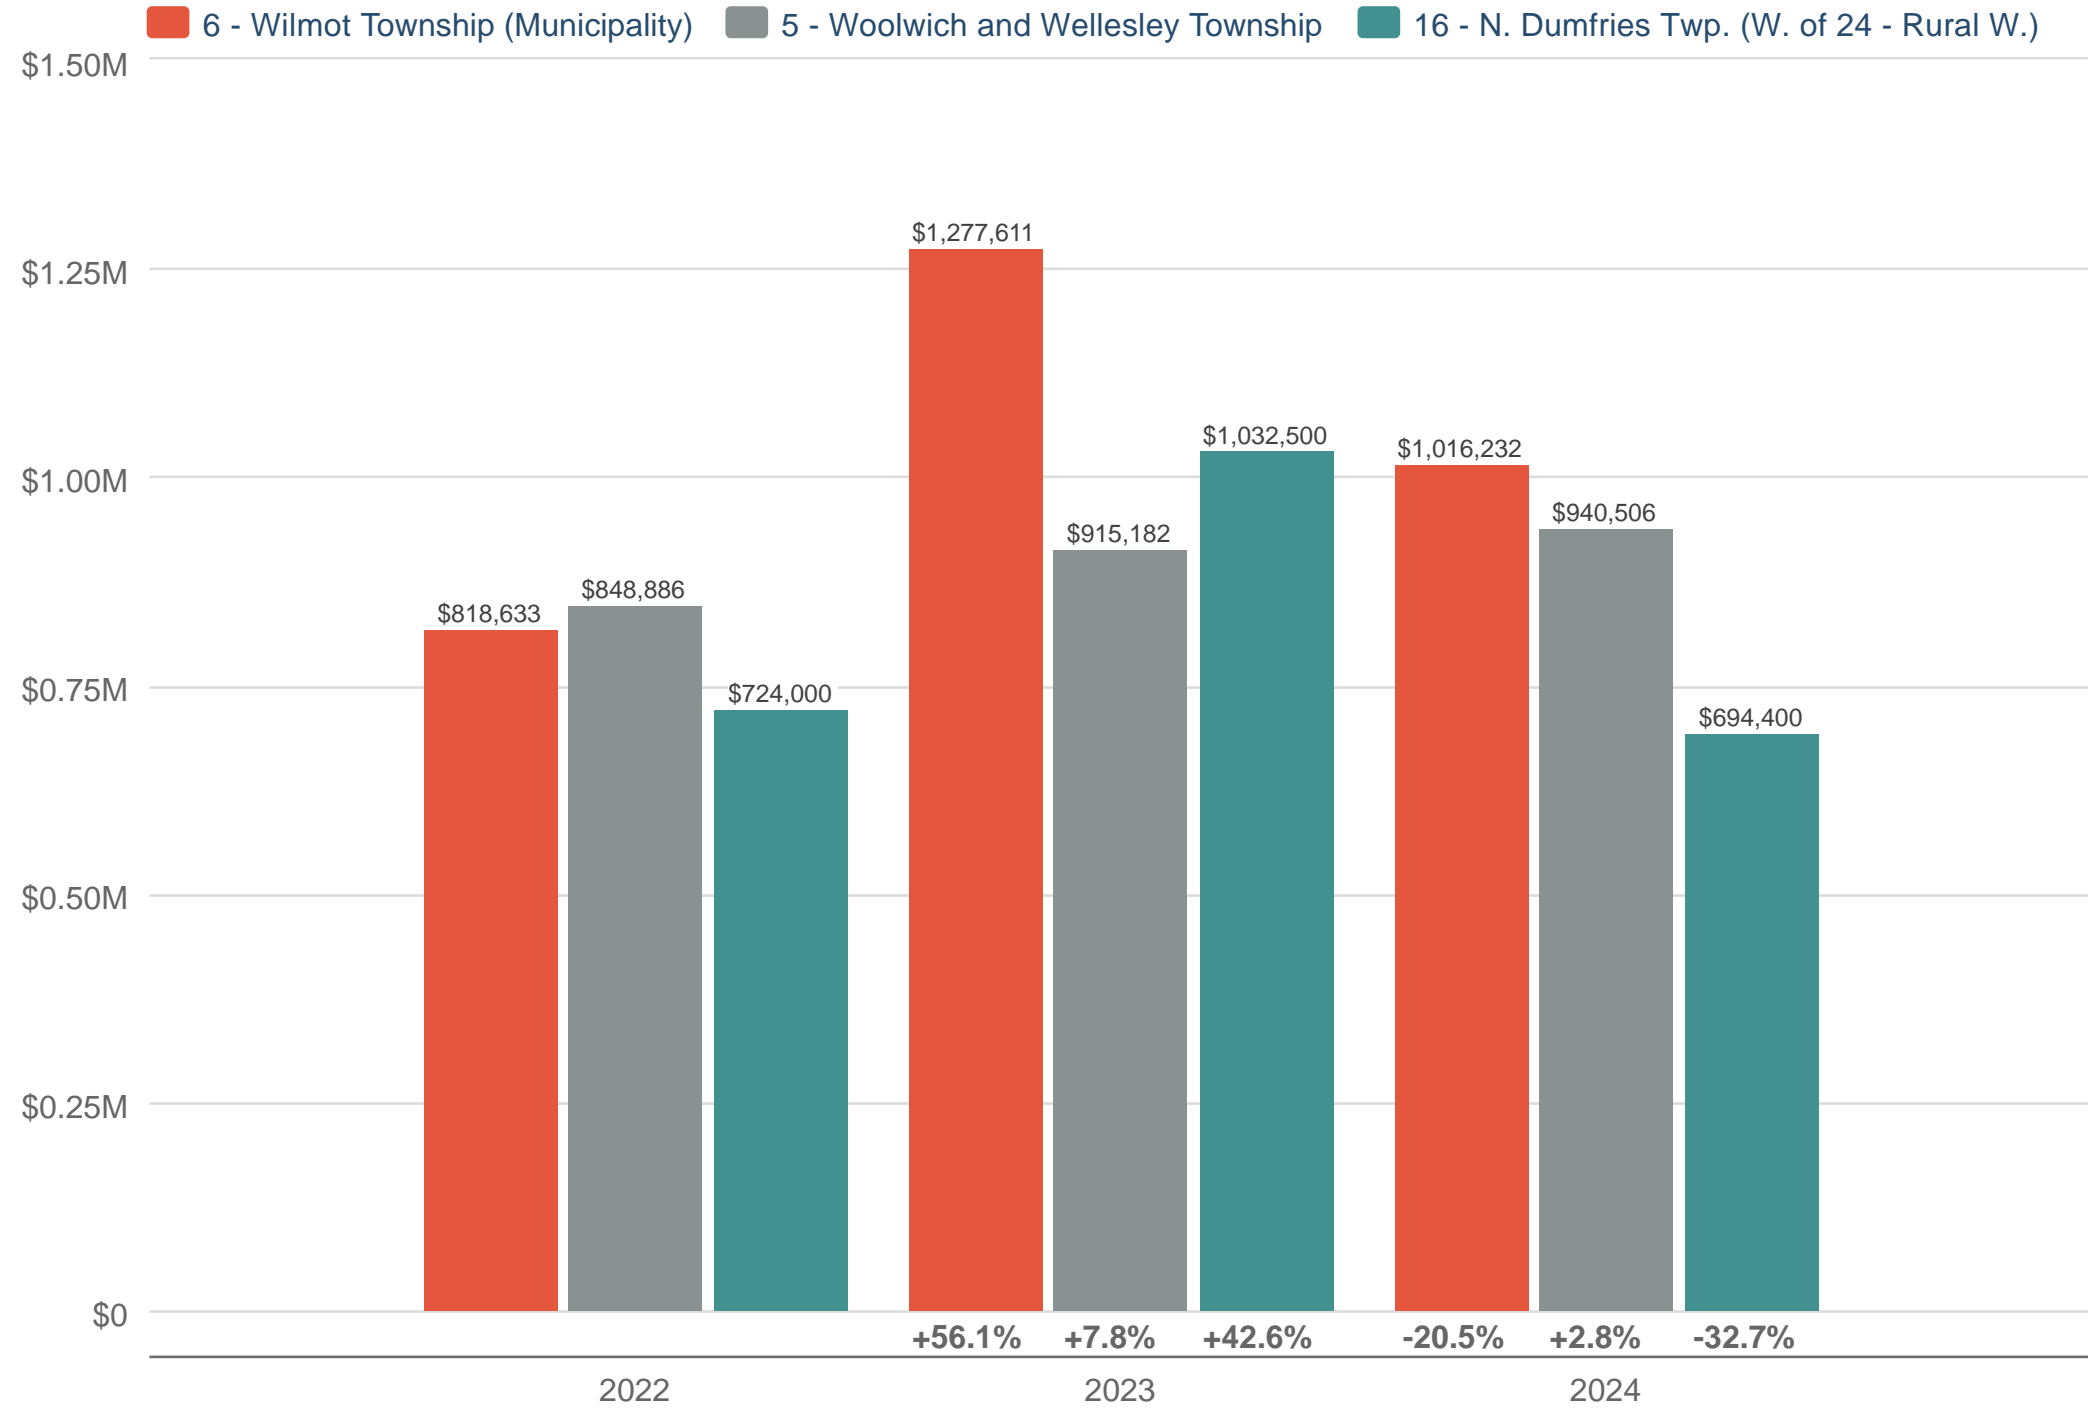

November Average Sales Price

6 - Wilmot Township (Municipality) & 5 - Woolwich and Wellesley Township & 16 - N. Dumfries Twp. (W. of 24 - Rural W.)

Each data point is one month of activity. Data is from December 22, 2024.