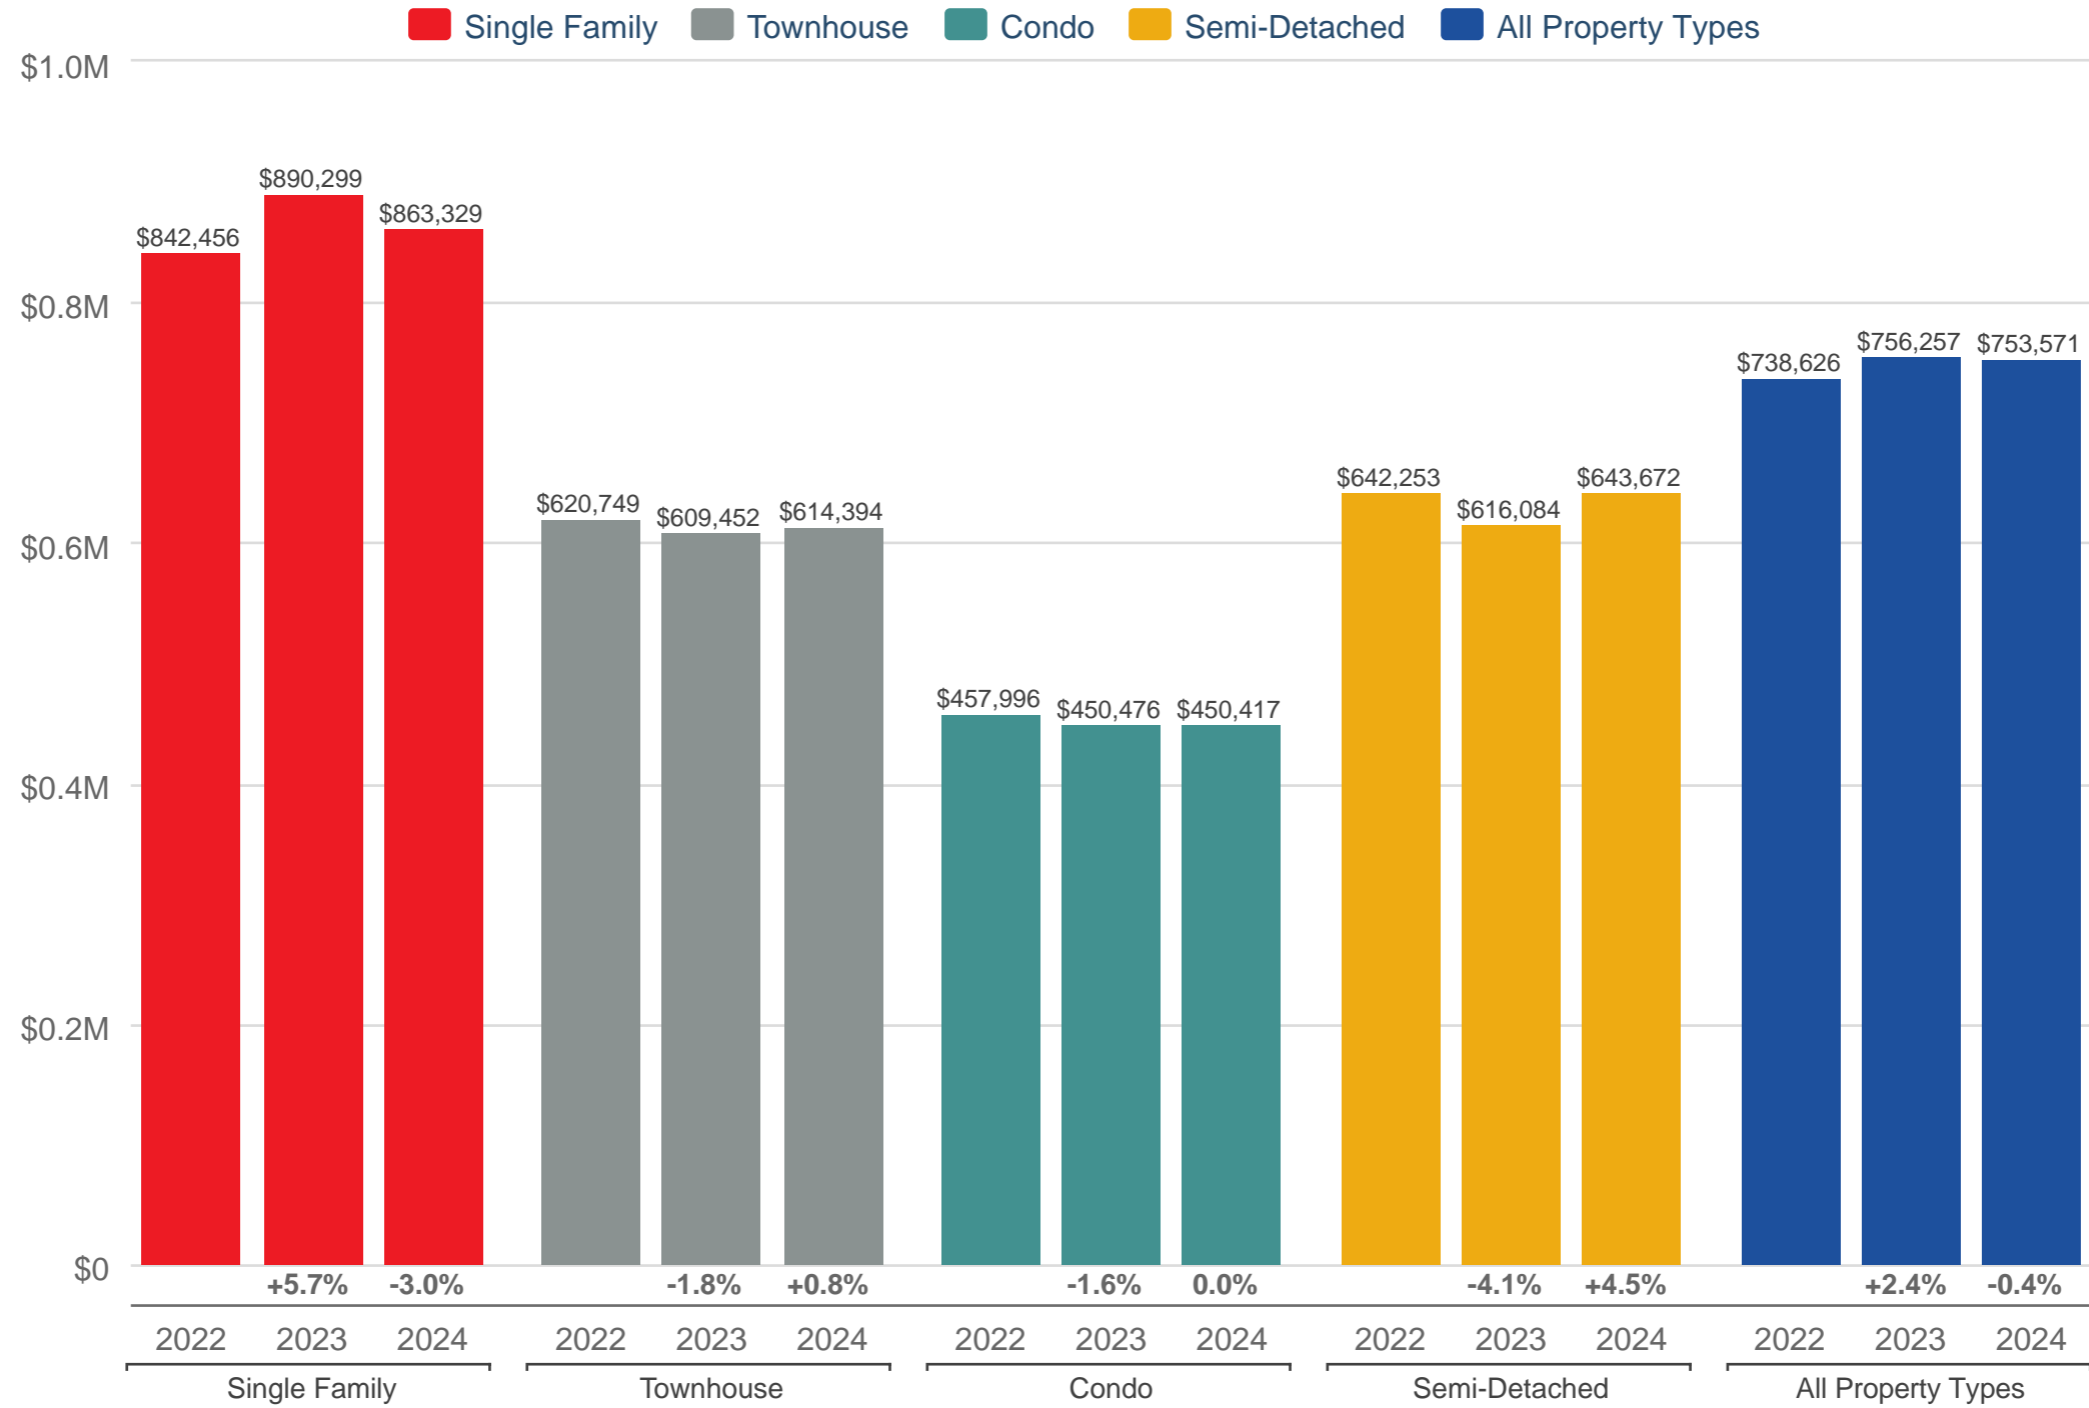

### November Average Sales Price - By Property Type

Waterloo (Region)

Each data point is one month of activity. Data is from December 22, 2024.

All data from ITSO. InfoSparks © 2024 ShowingTime Plus, LLC.