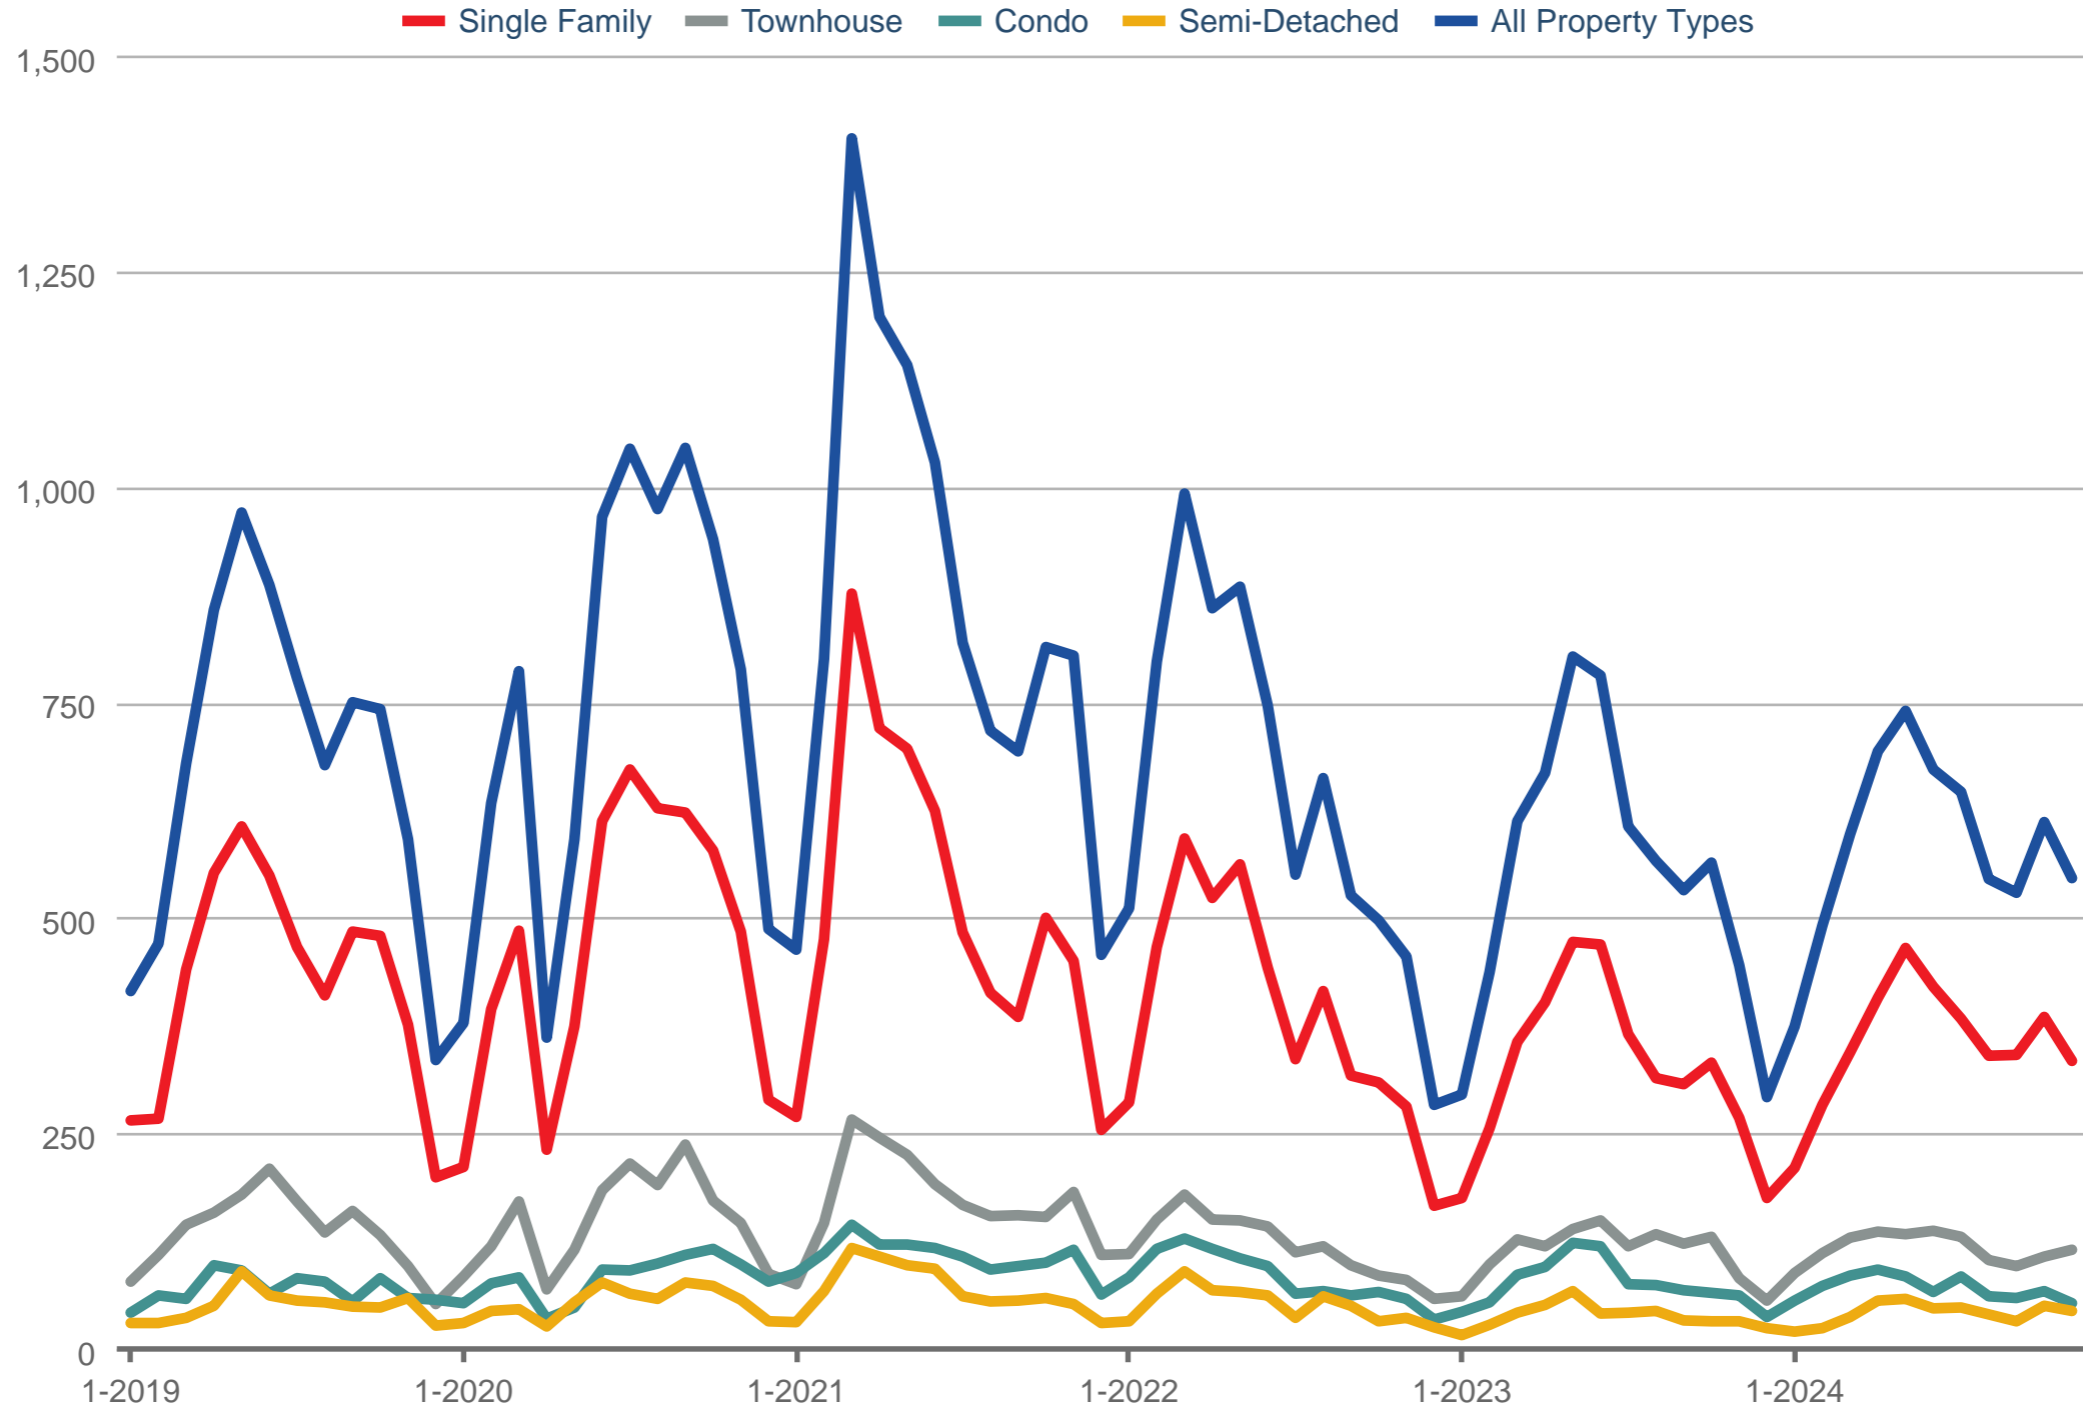

Sales - By Property Type

Waterloo (Region)

Each data point is one month of activity. Data is from December 22, 2024.

All data from ITSO. InfoSparks © 2024 ShowingTime Plus, LLC.