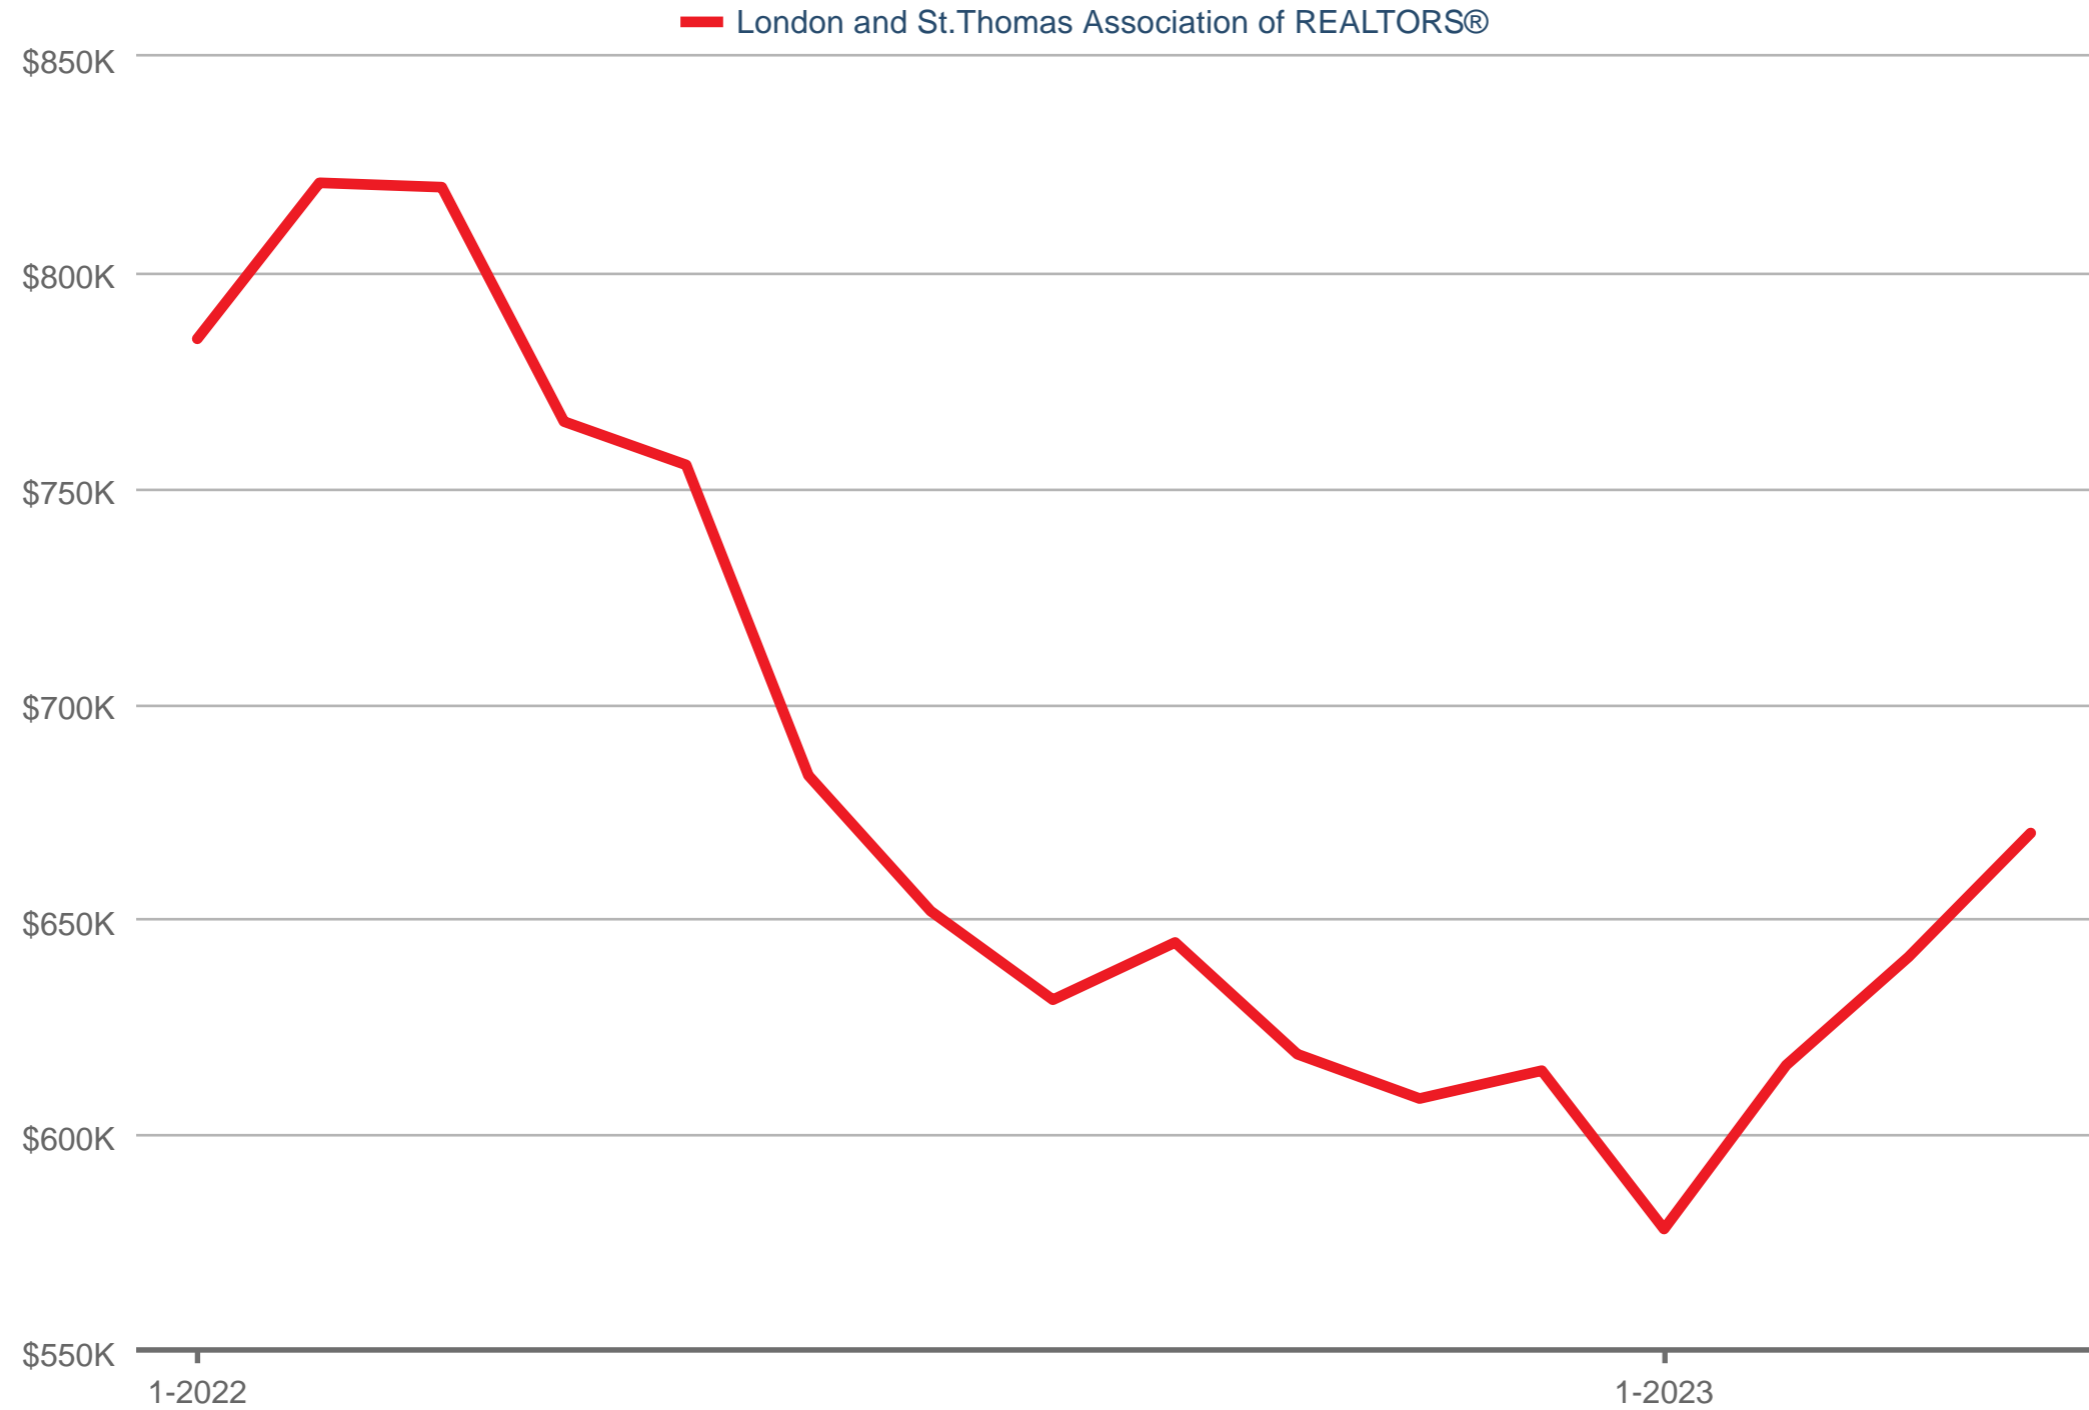

Average Sales Price

London and St.Thomas Association of REALTORS®
Each data point is one month of activity. Data is from May 3, 2023.