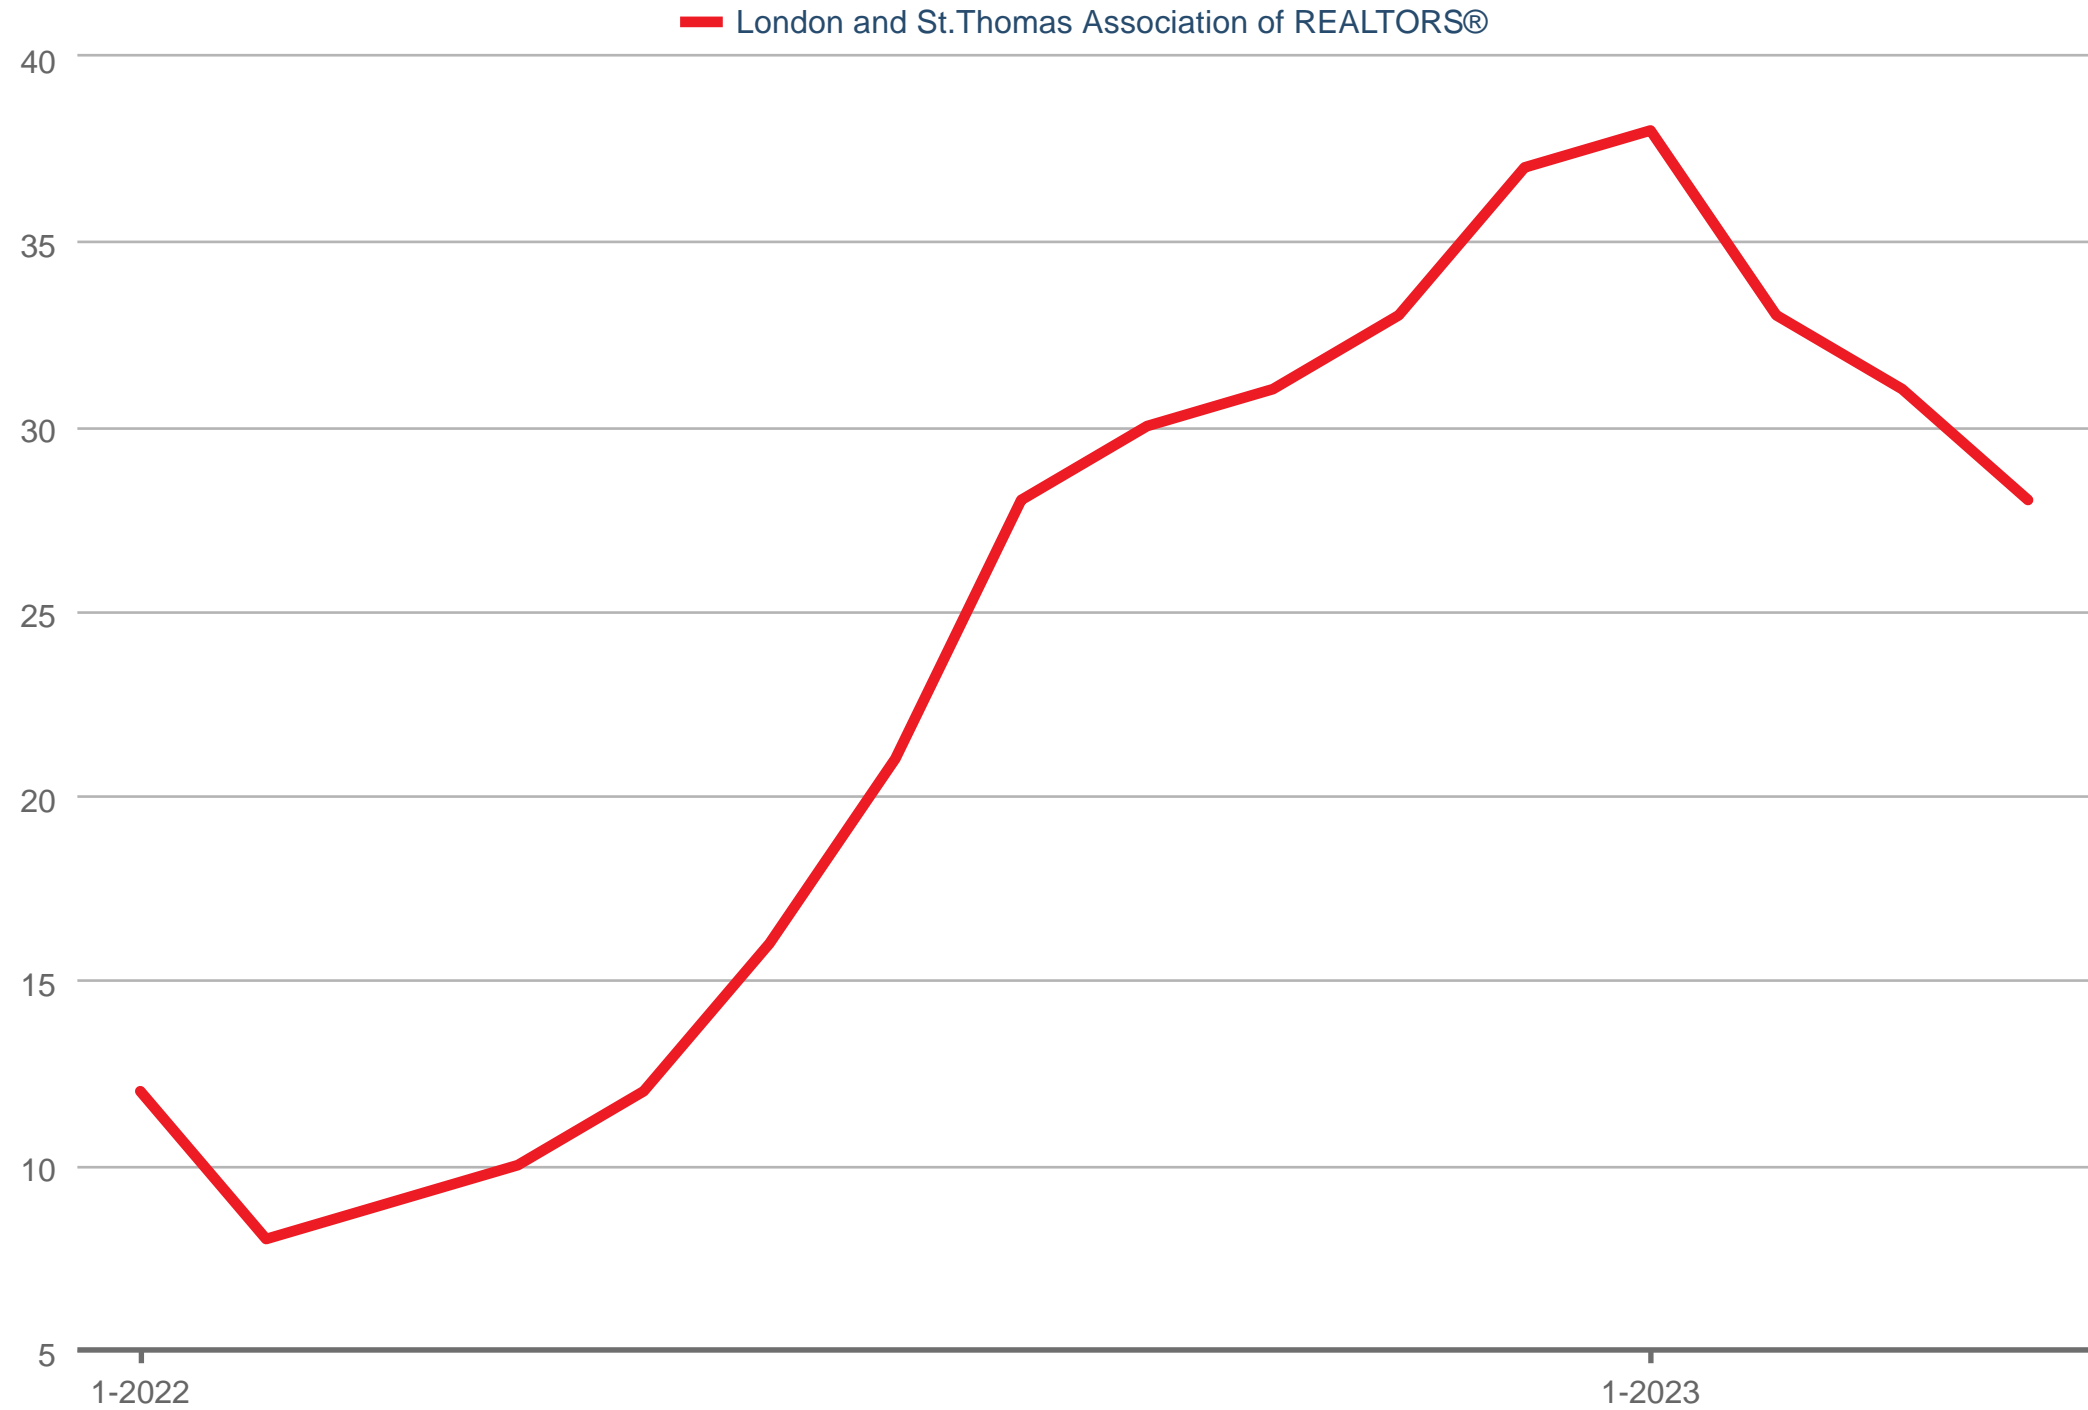

Average Days on Market

London and St.Thomas Association of REALTORS®
Each data point is one month of activity. Data is from May 3, 2023.