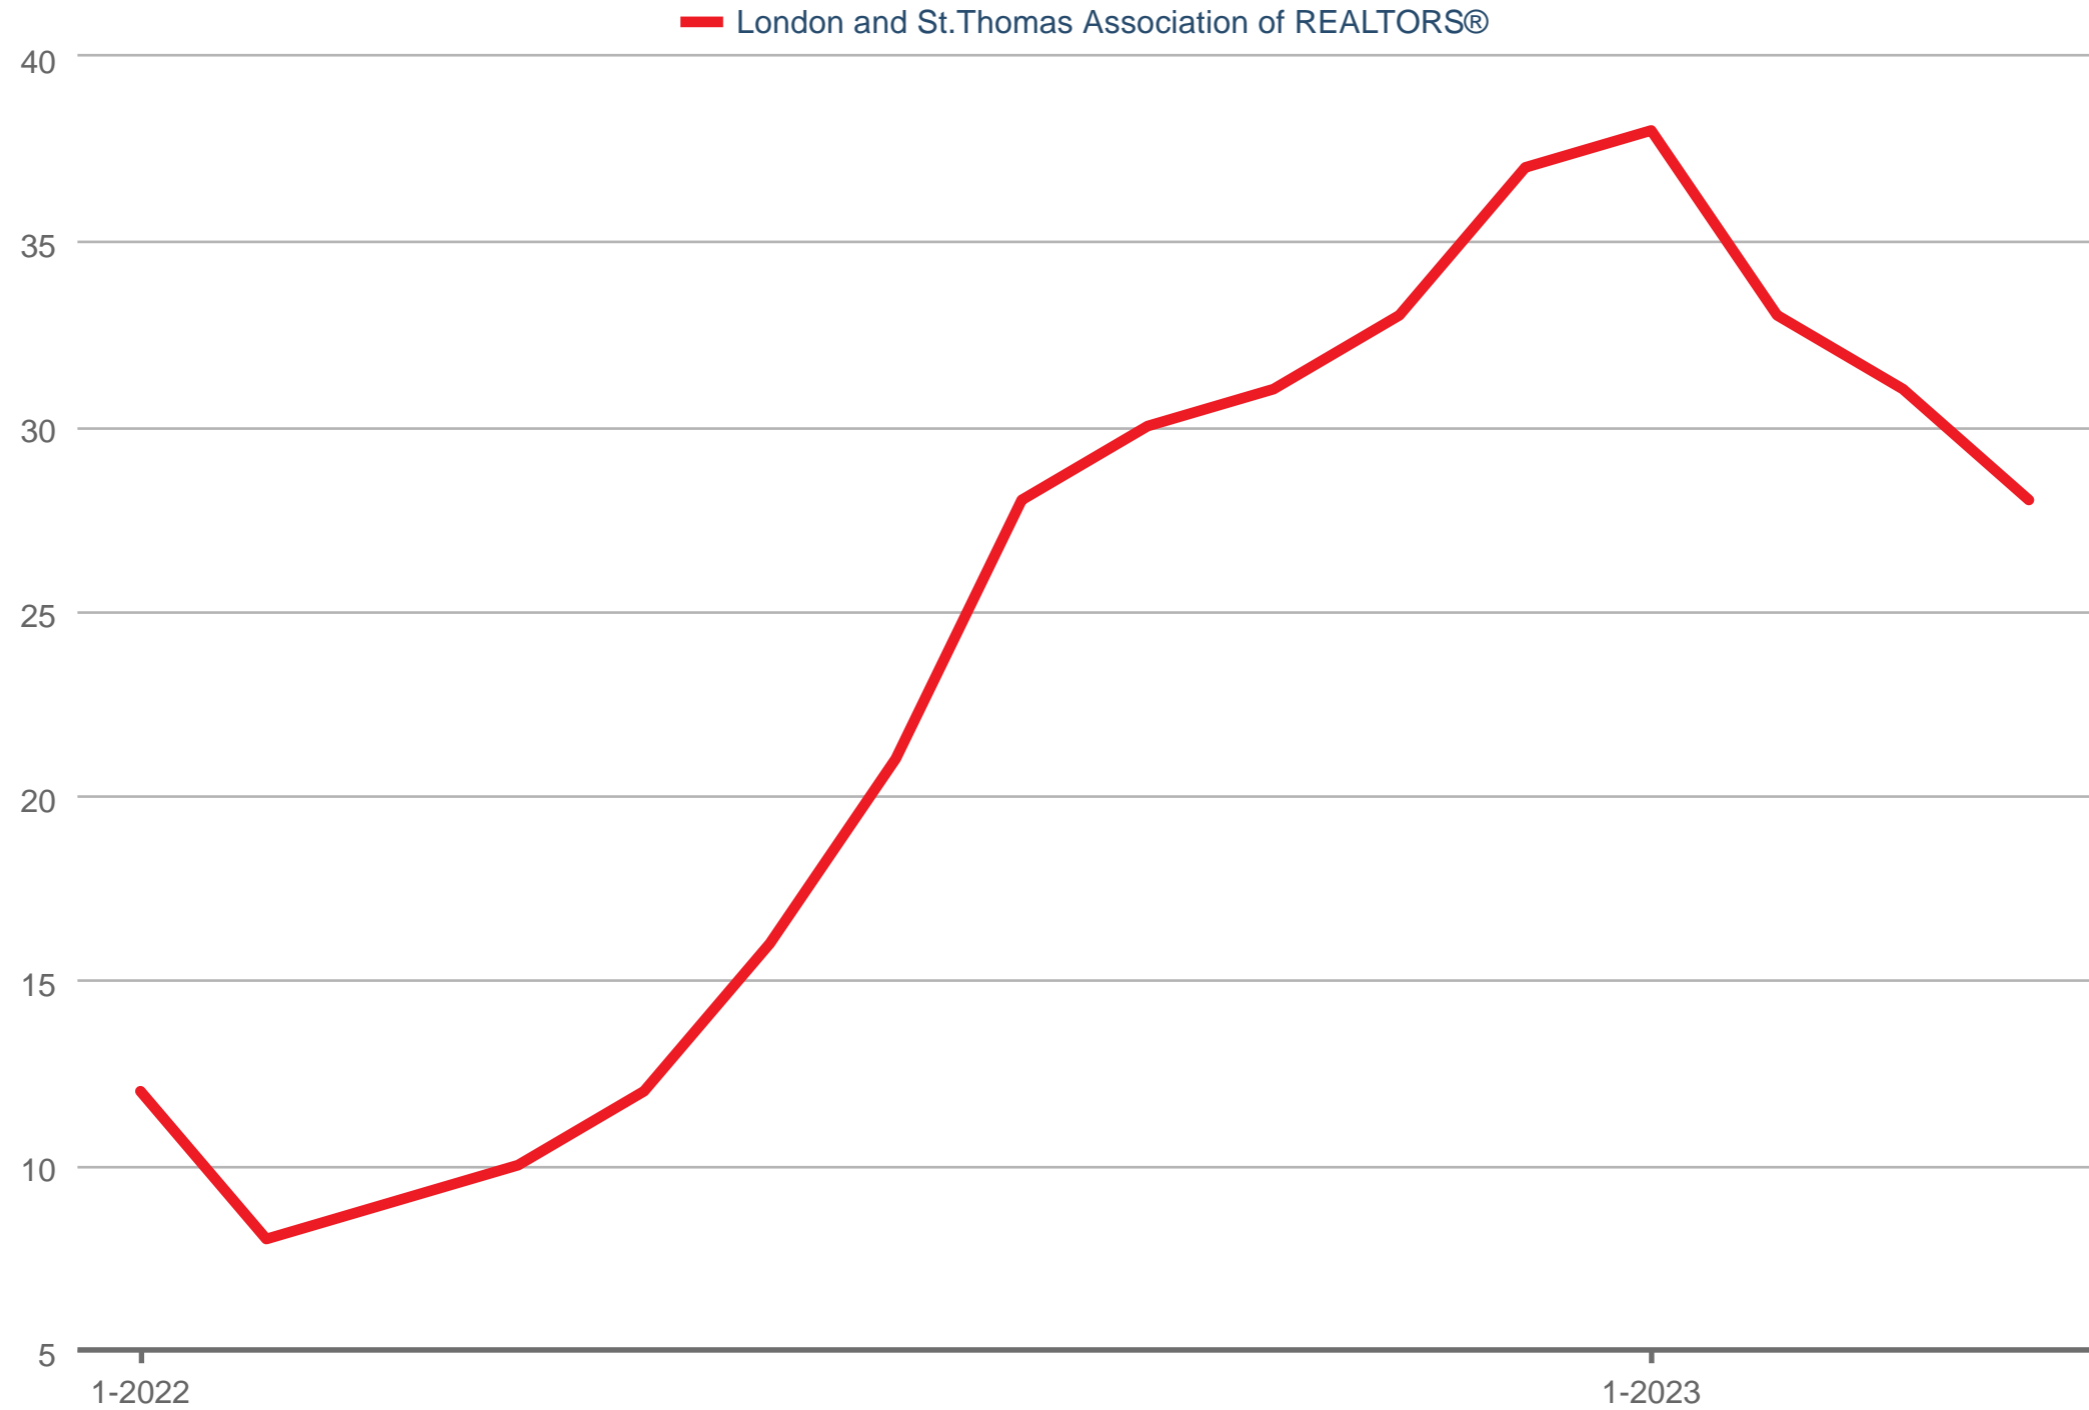

### Average Days on Market

London and St.Thomas Association of REALTORS®  
Each data point is one month of activity. Data is from May 3, 2023.