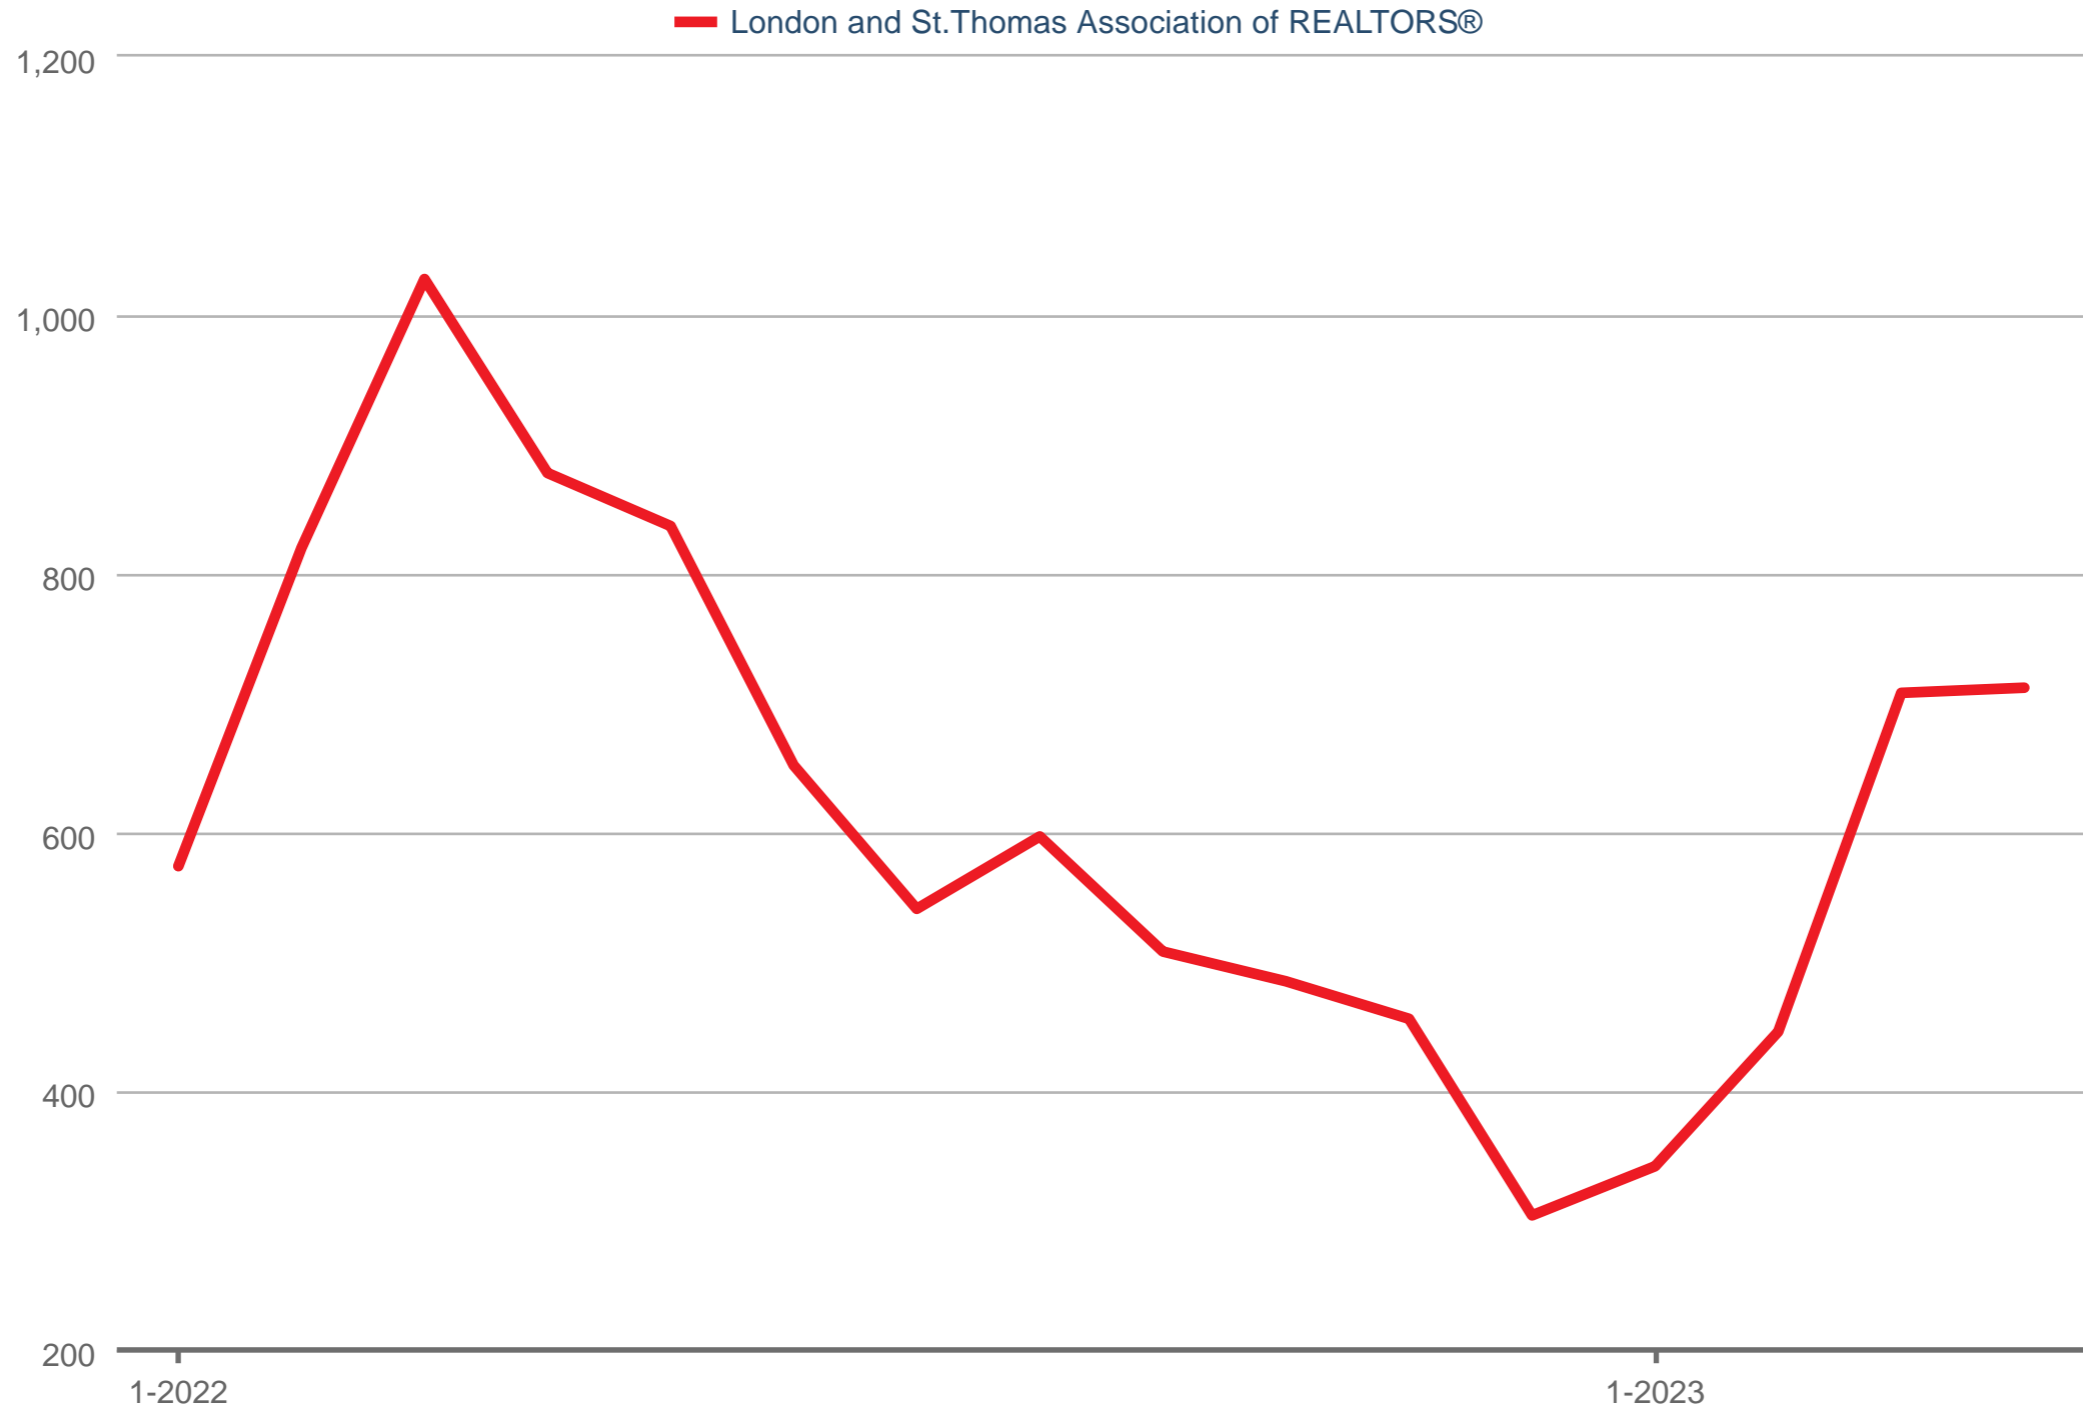

Sales

London and St. Thomas Association of REALTORS®
Each data point is one month of activity. Data is from May 3, 2023.

All data from ITSO. InfoSparks © 2024 ShowingTime.