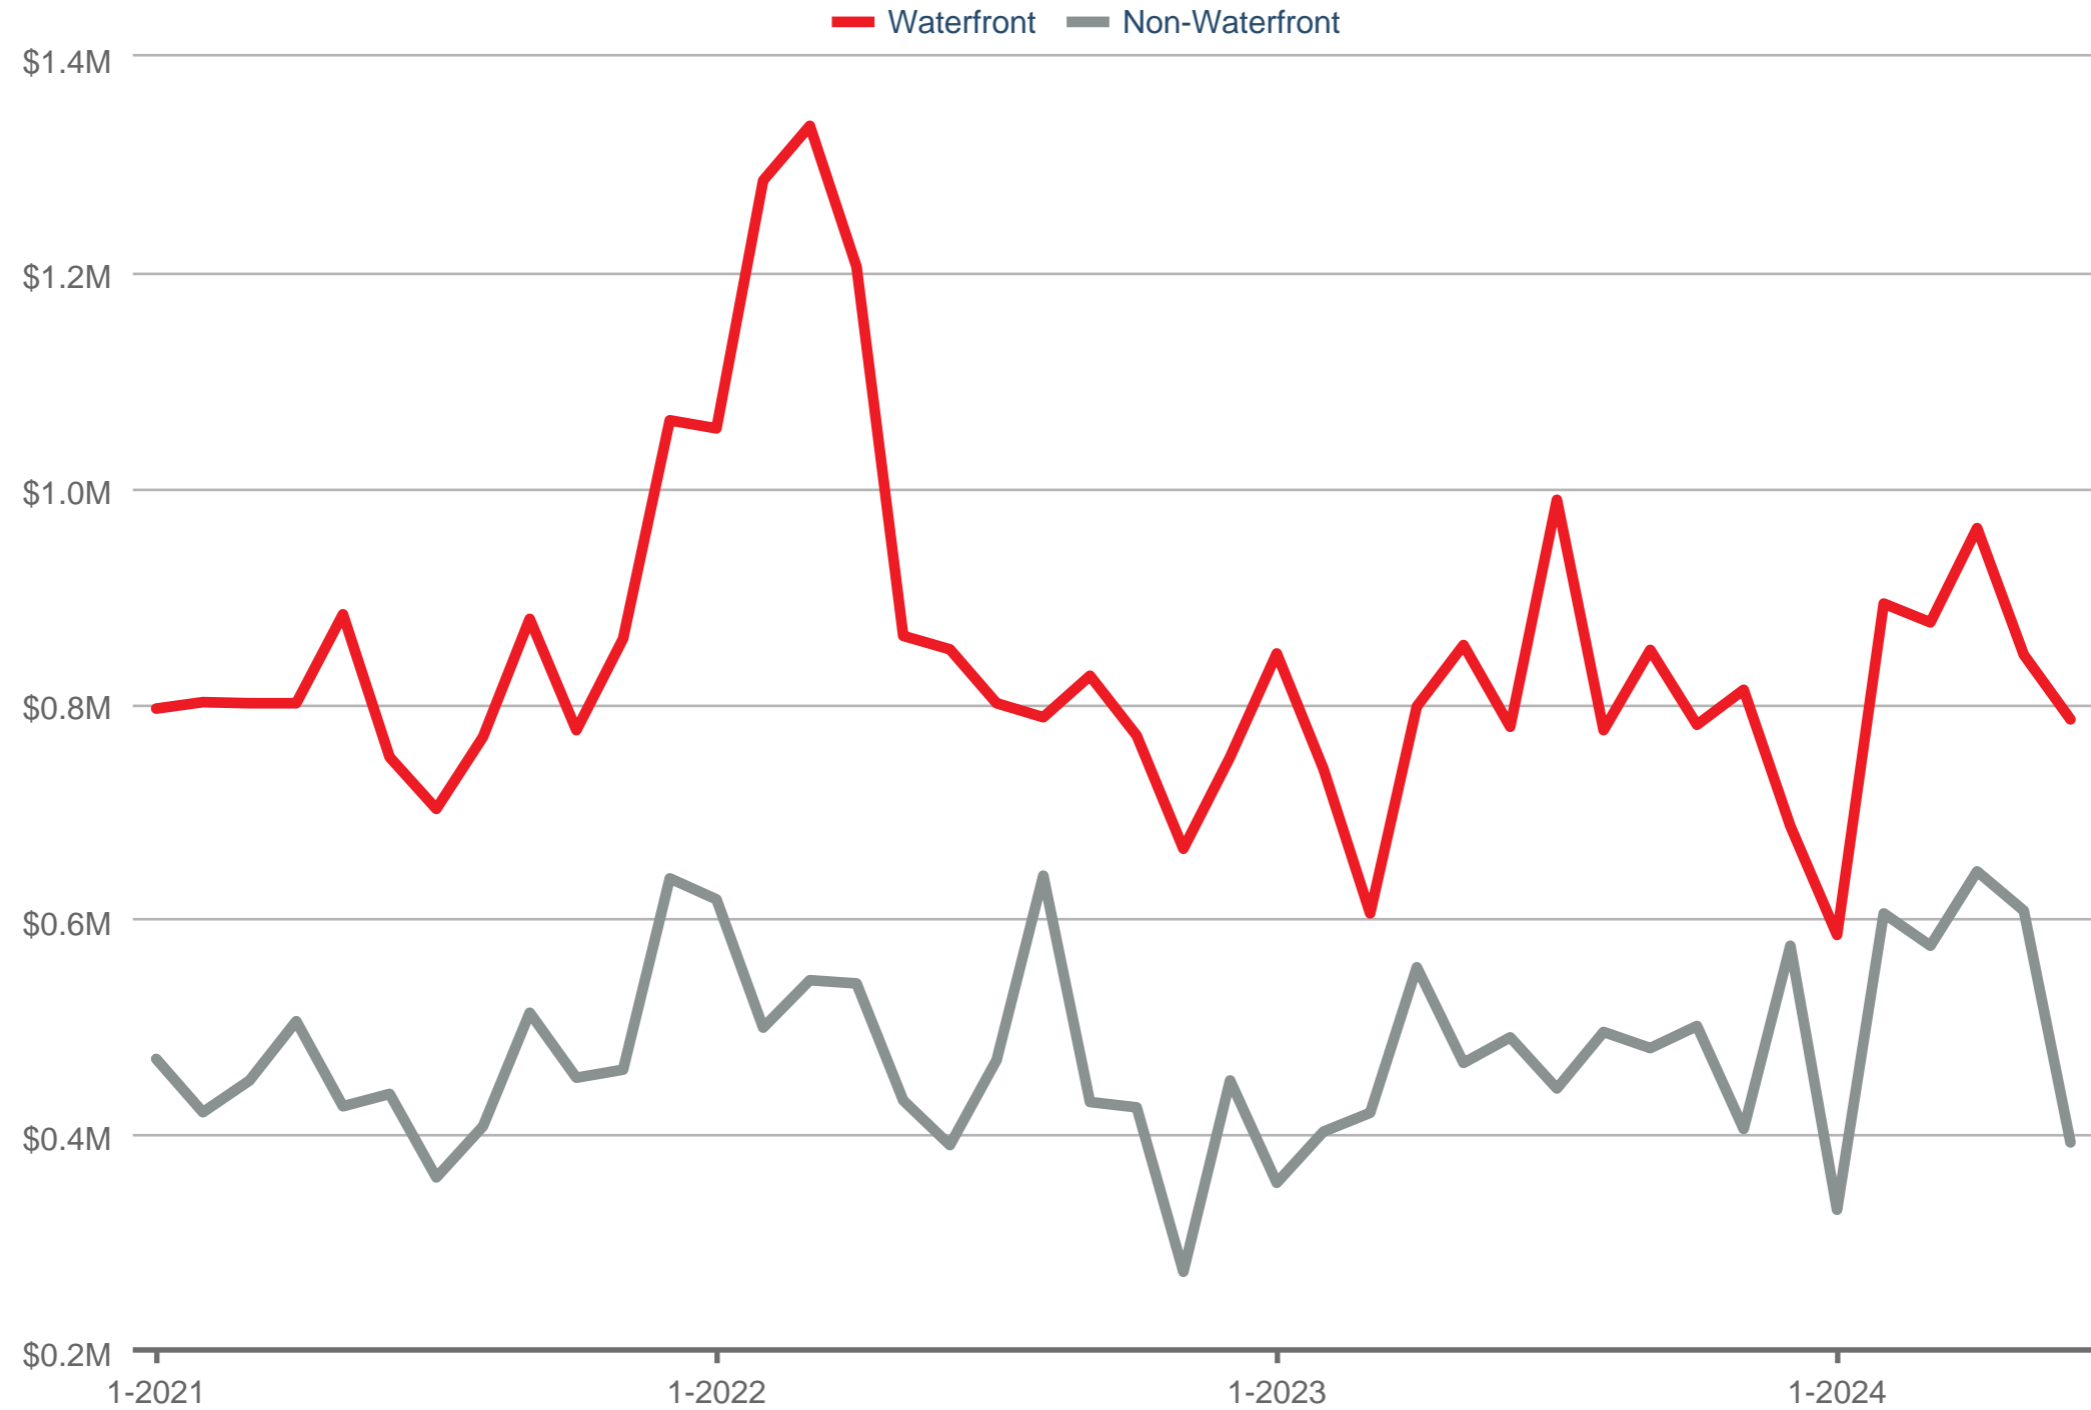

Median Sales Price - By Waterfront Type

Each data point is one month of activity. Data is from July 27, 2024.

All data from ITSO. InfoSparks © 2024 ShowingTime.

Haliburton