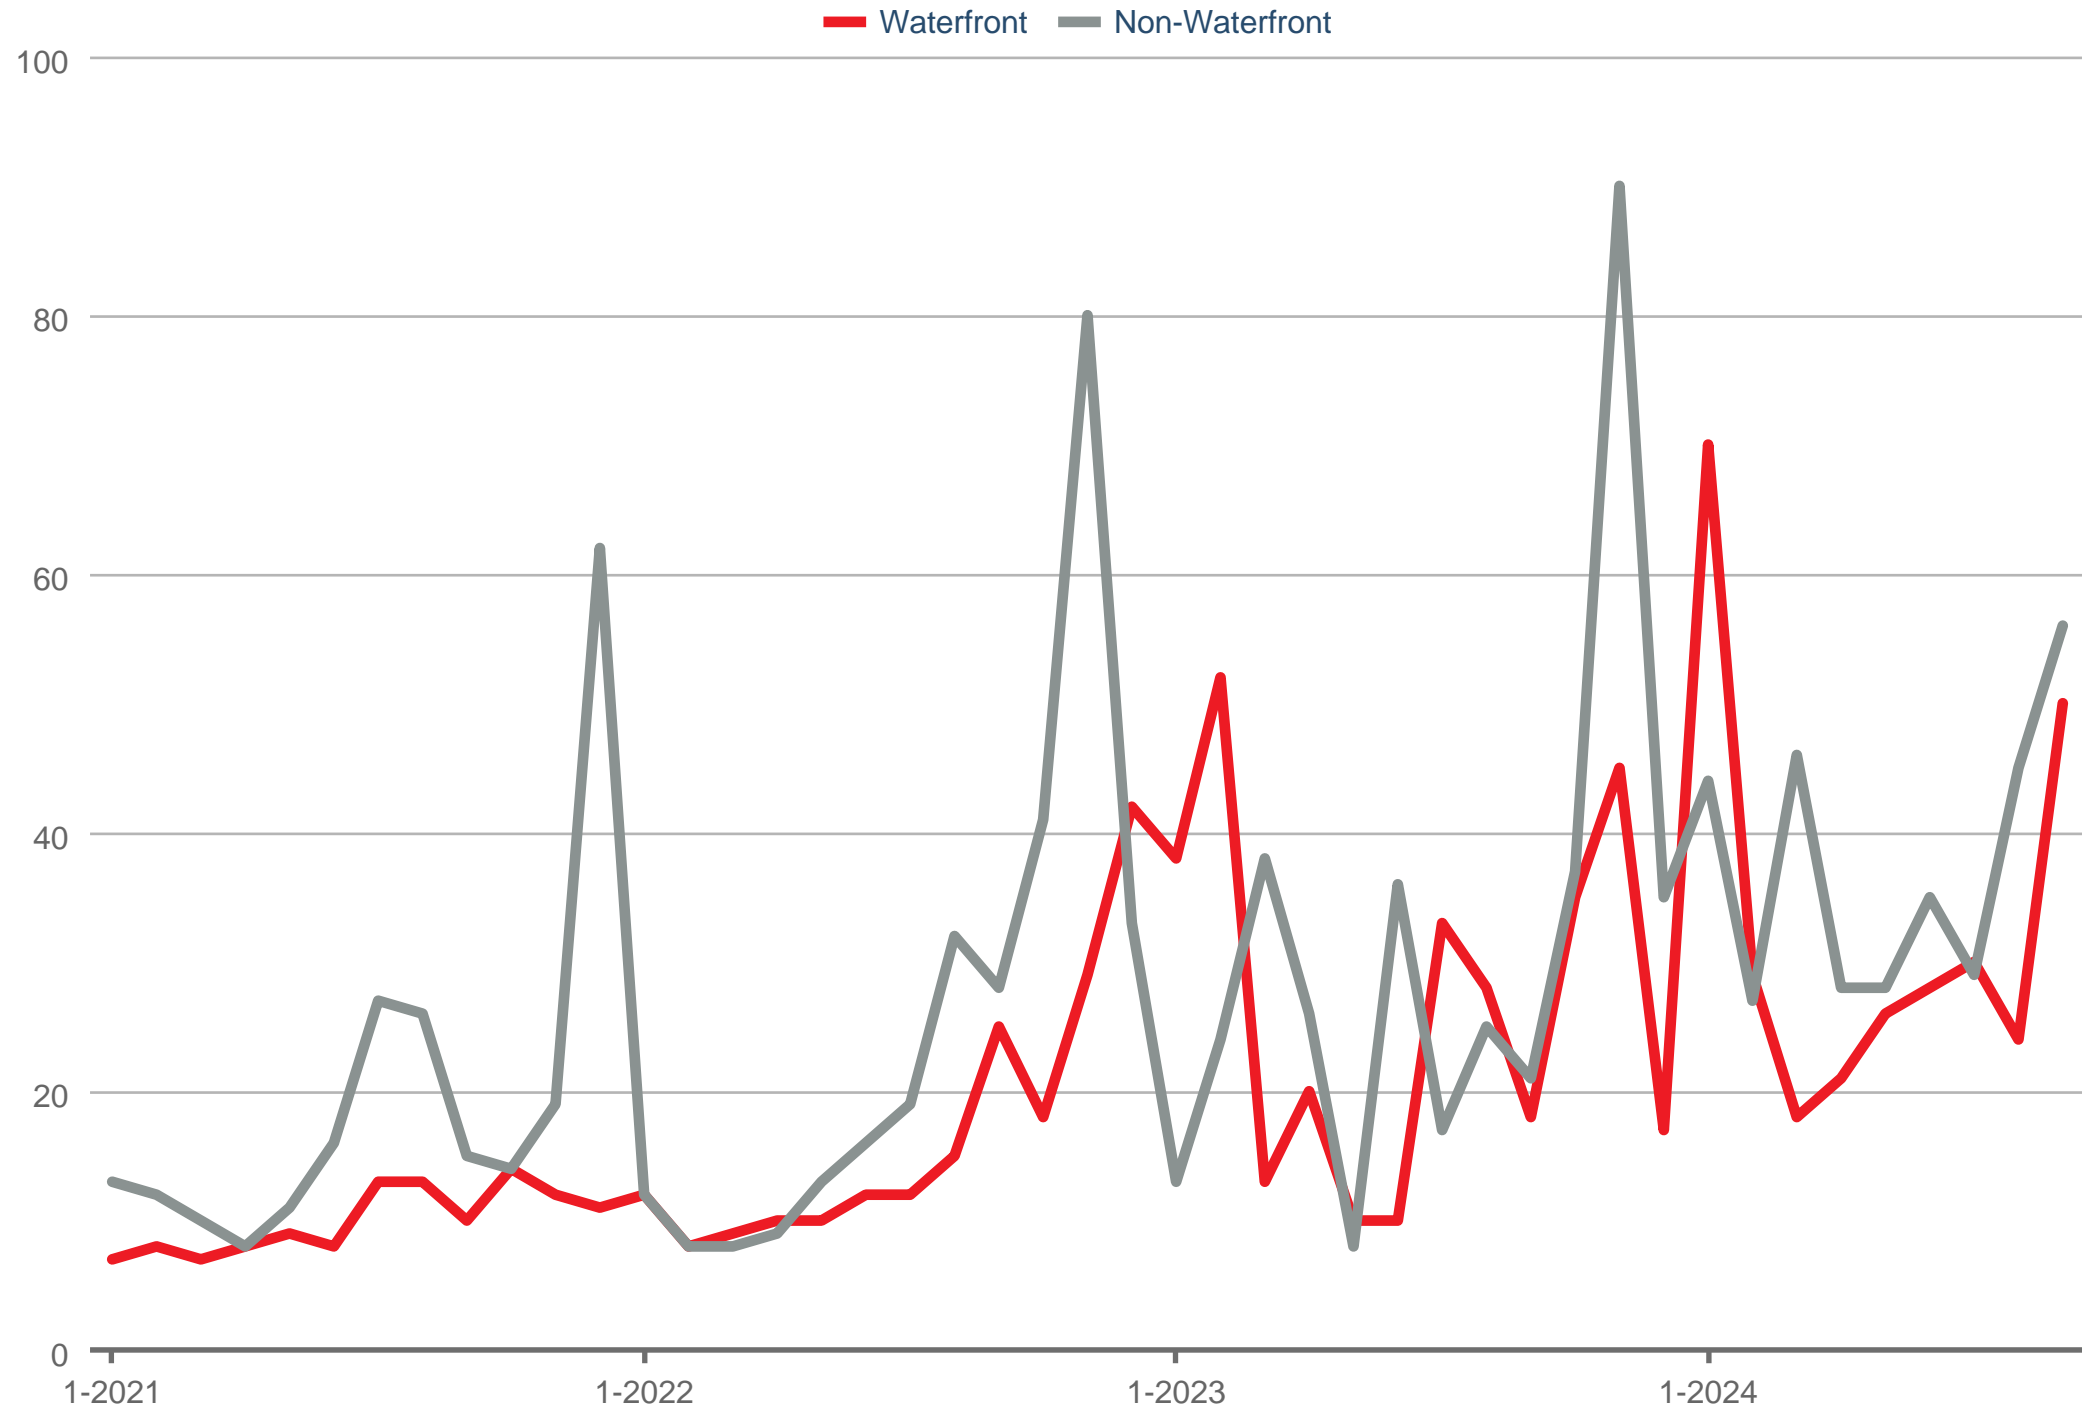

Median Days on Market - By Waterfront Type

Haliburton (Region)

Each data point is one month of activity. Data is from October 21, 2024.

All data from ITSO. InfoSparks © 2024 ShowingTime.