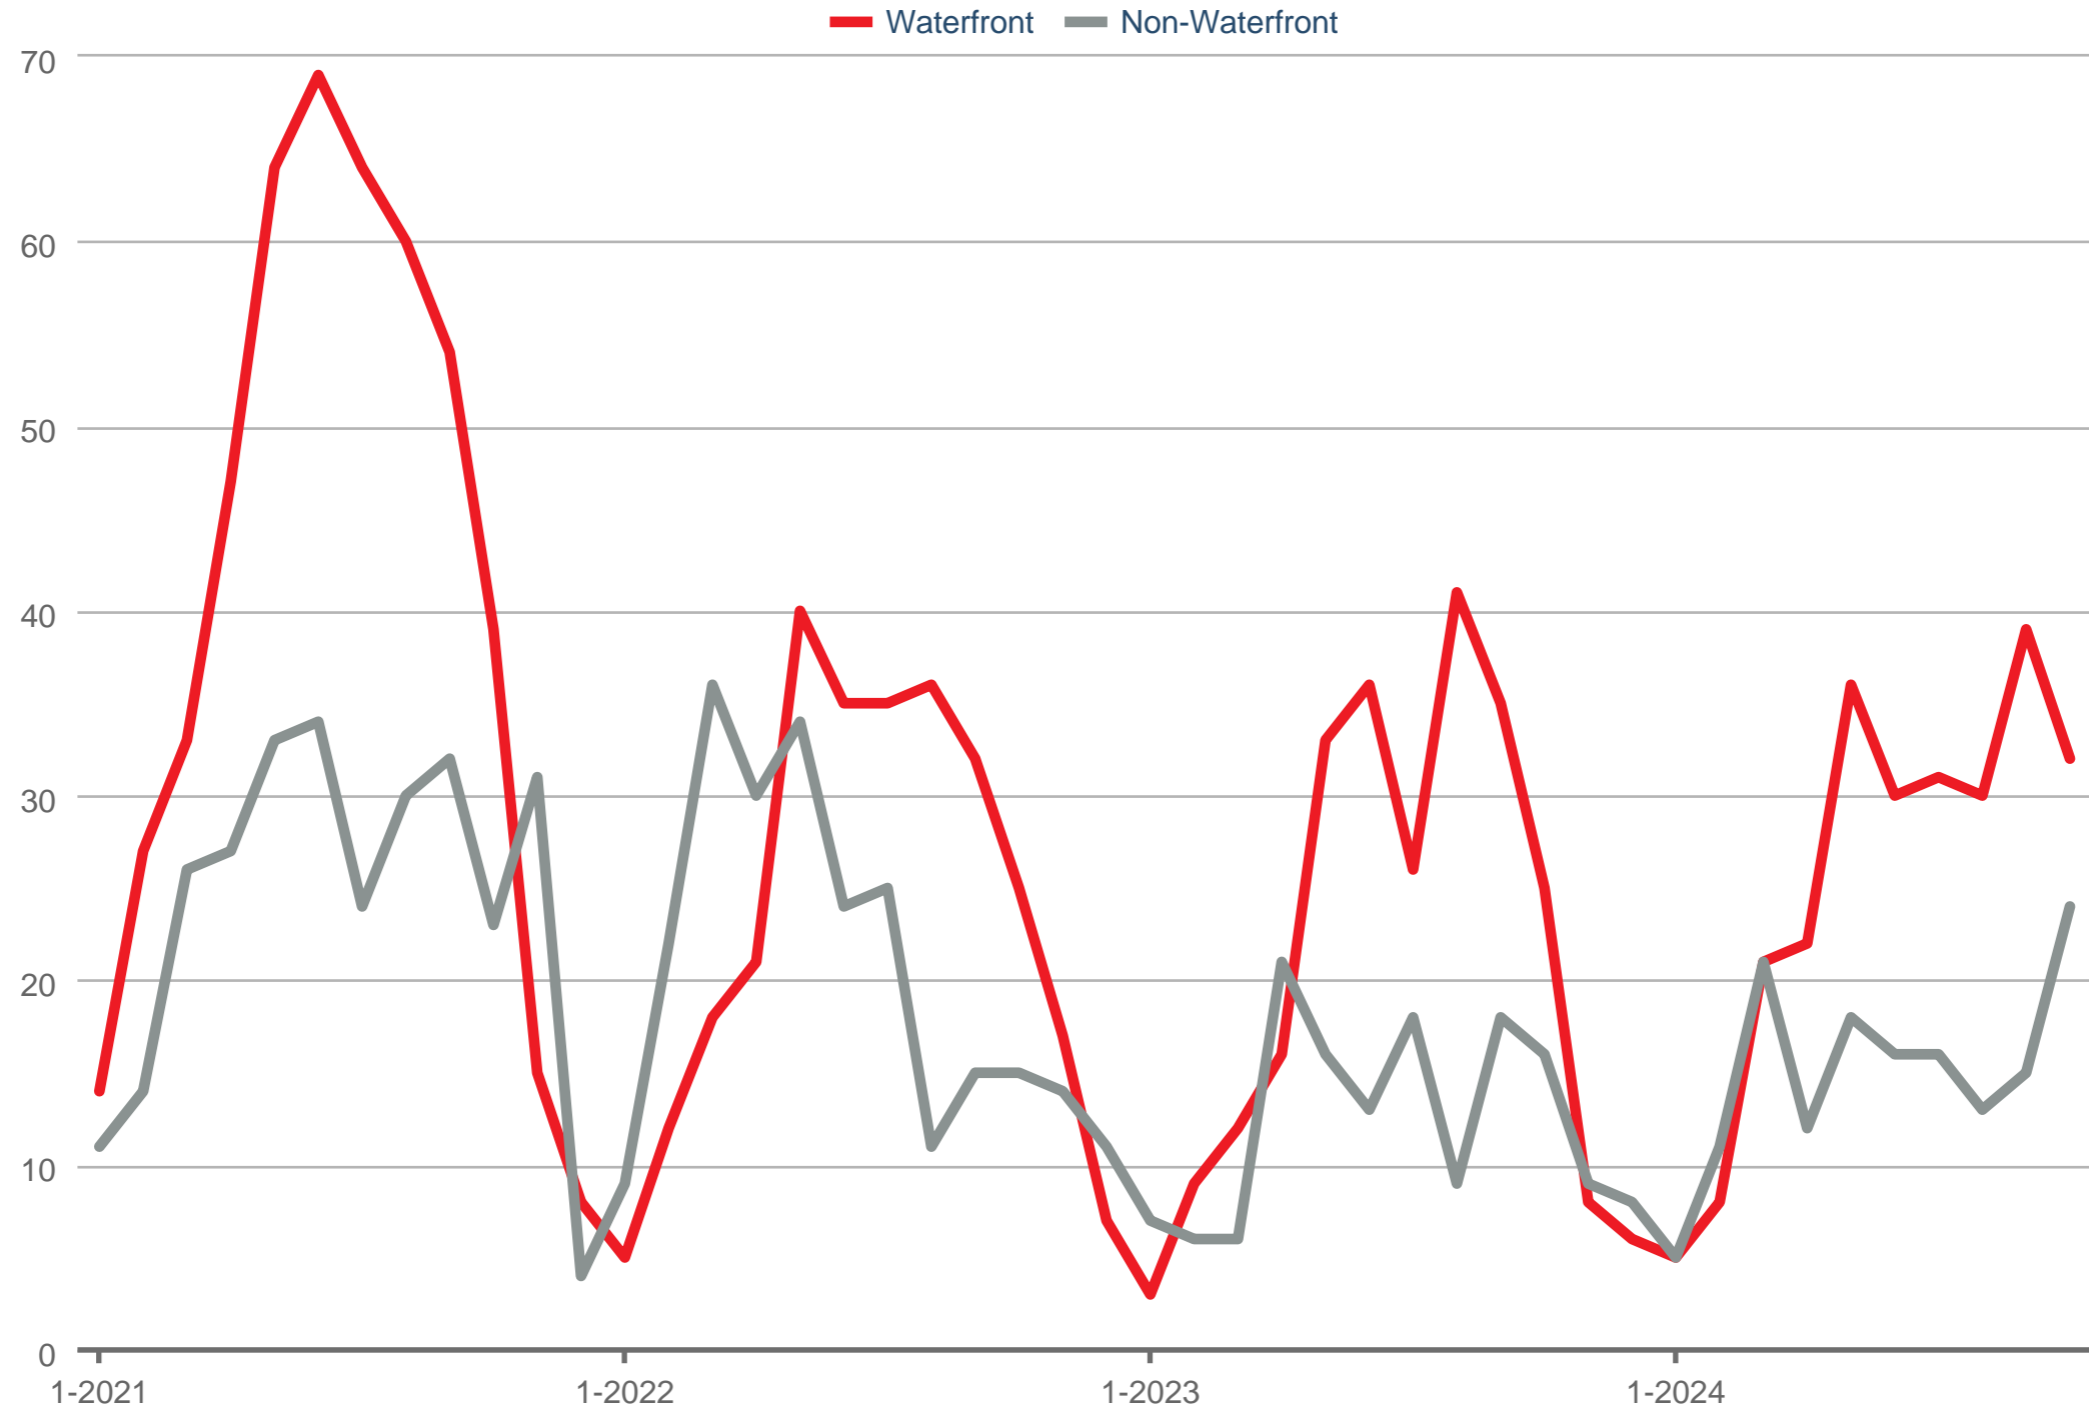

Sales - By Waterfront Type

Haliburton (Region)

Each data point is one month of activity. Data is from November 14, 2024.

All data from ITSO. InfoSparks © 2024 ShowingTime.