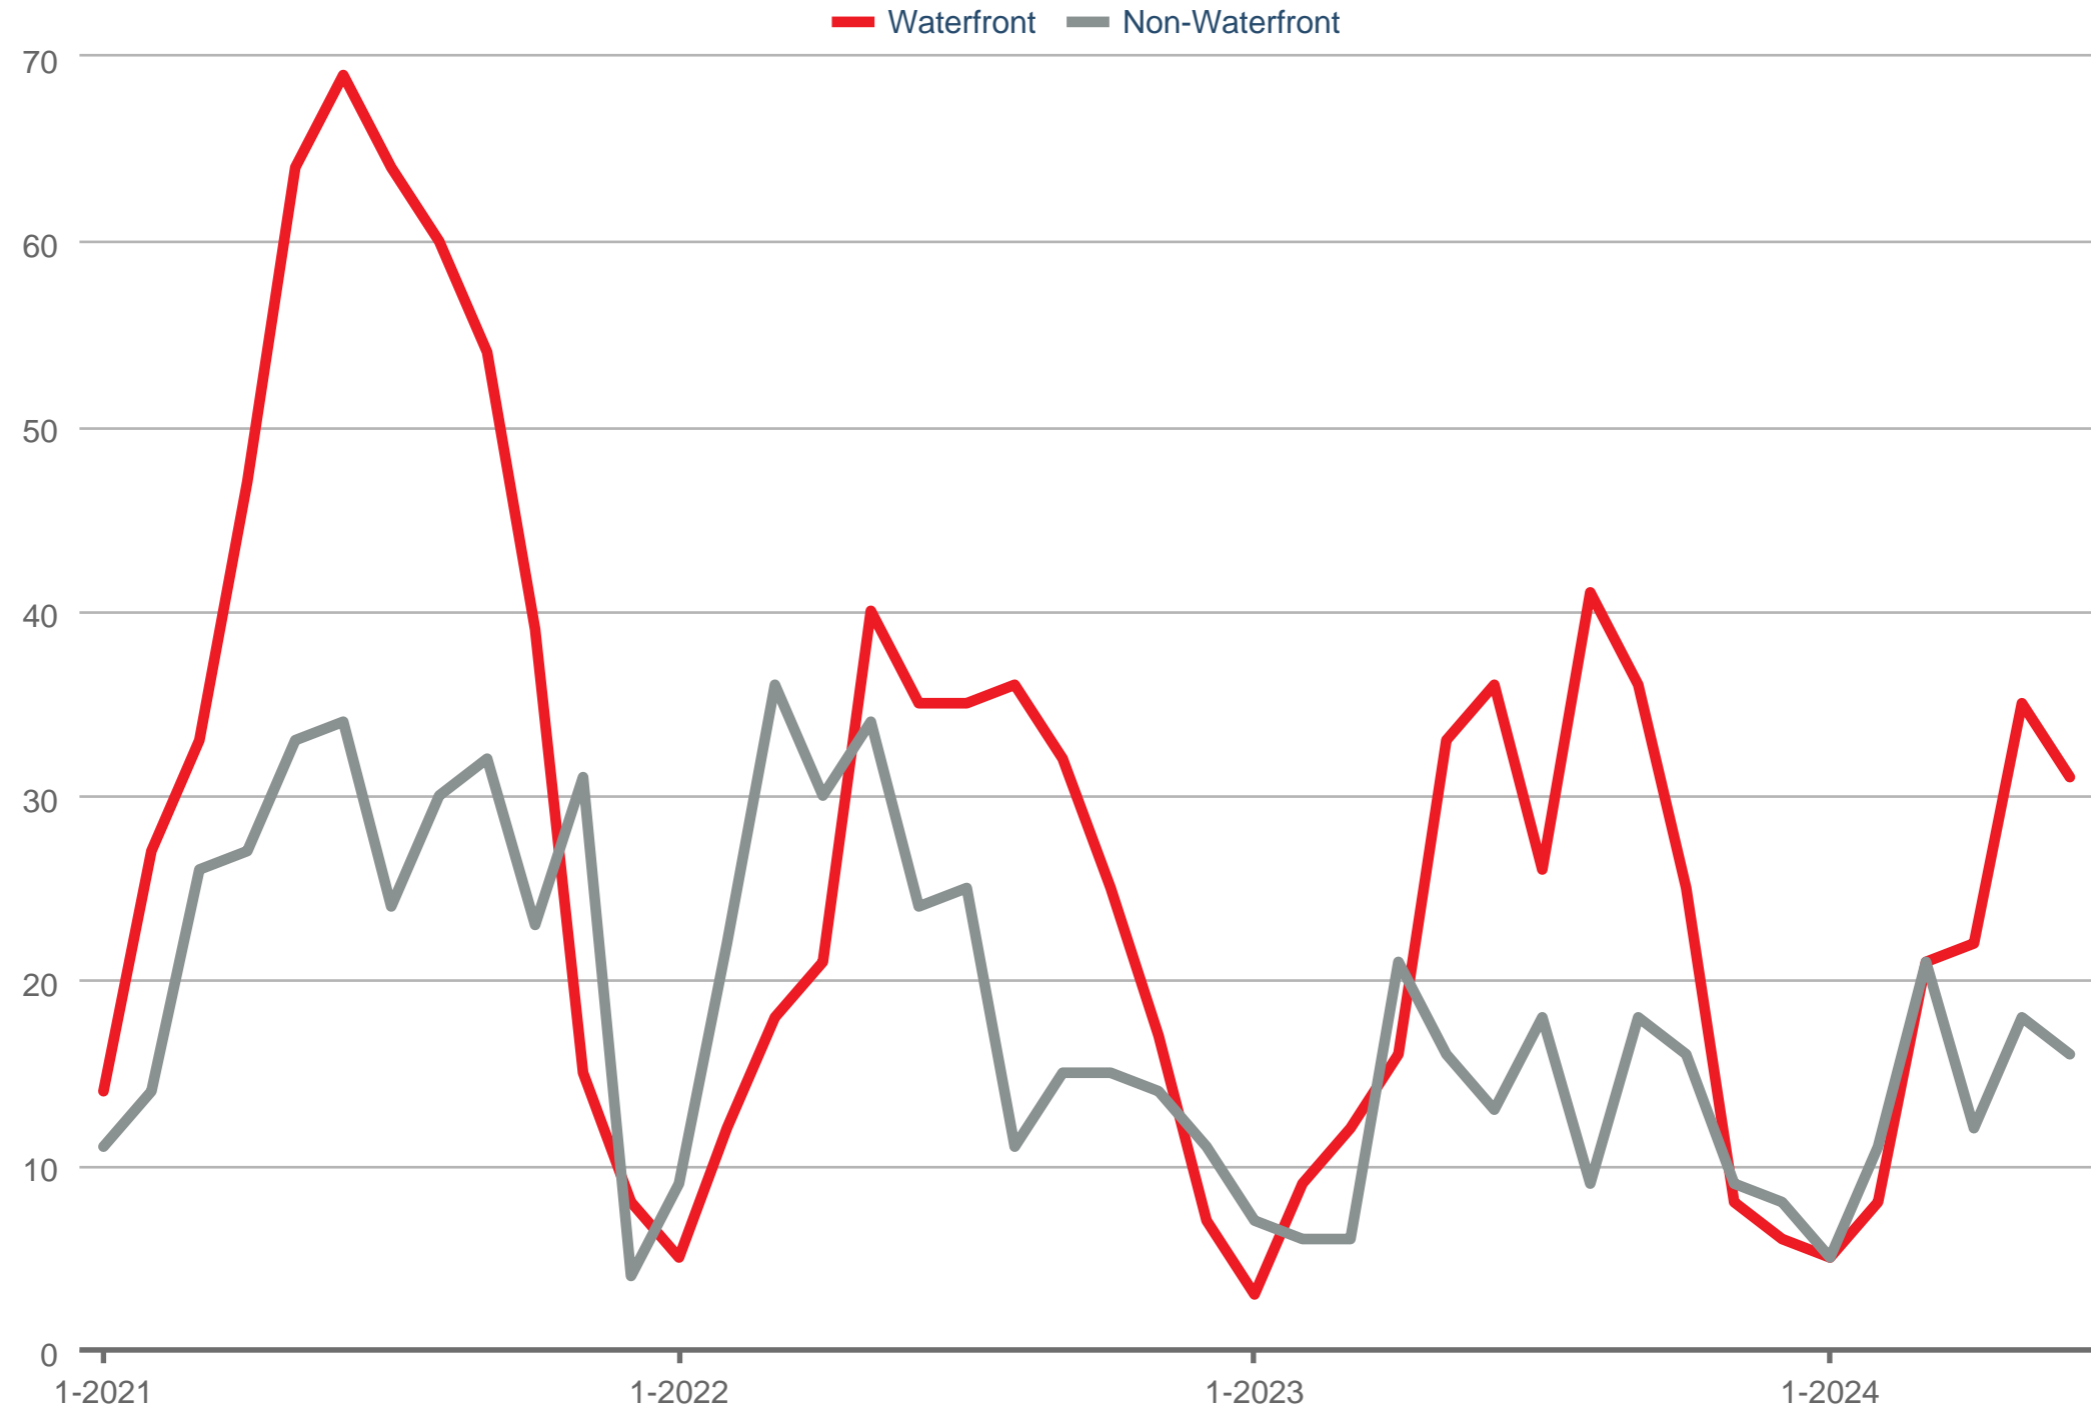

Sales - By Waterfront Type

Haliburton

Each data point is one month of activity. Data is from July 27, 2024.

All data from ITSO. InfoSparks © 2024 ShowingTime.