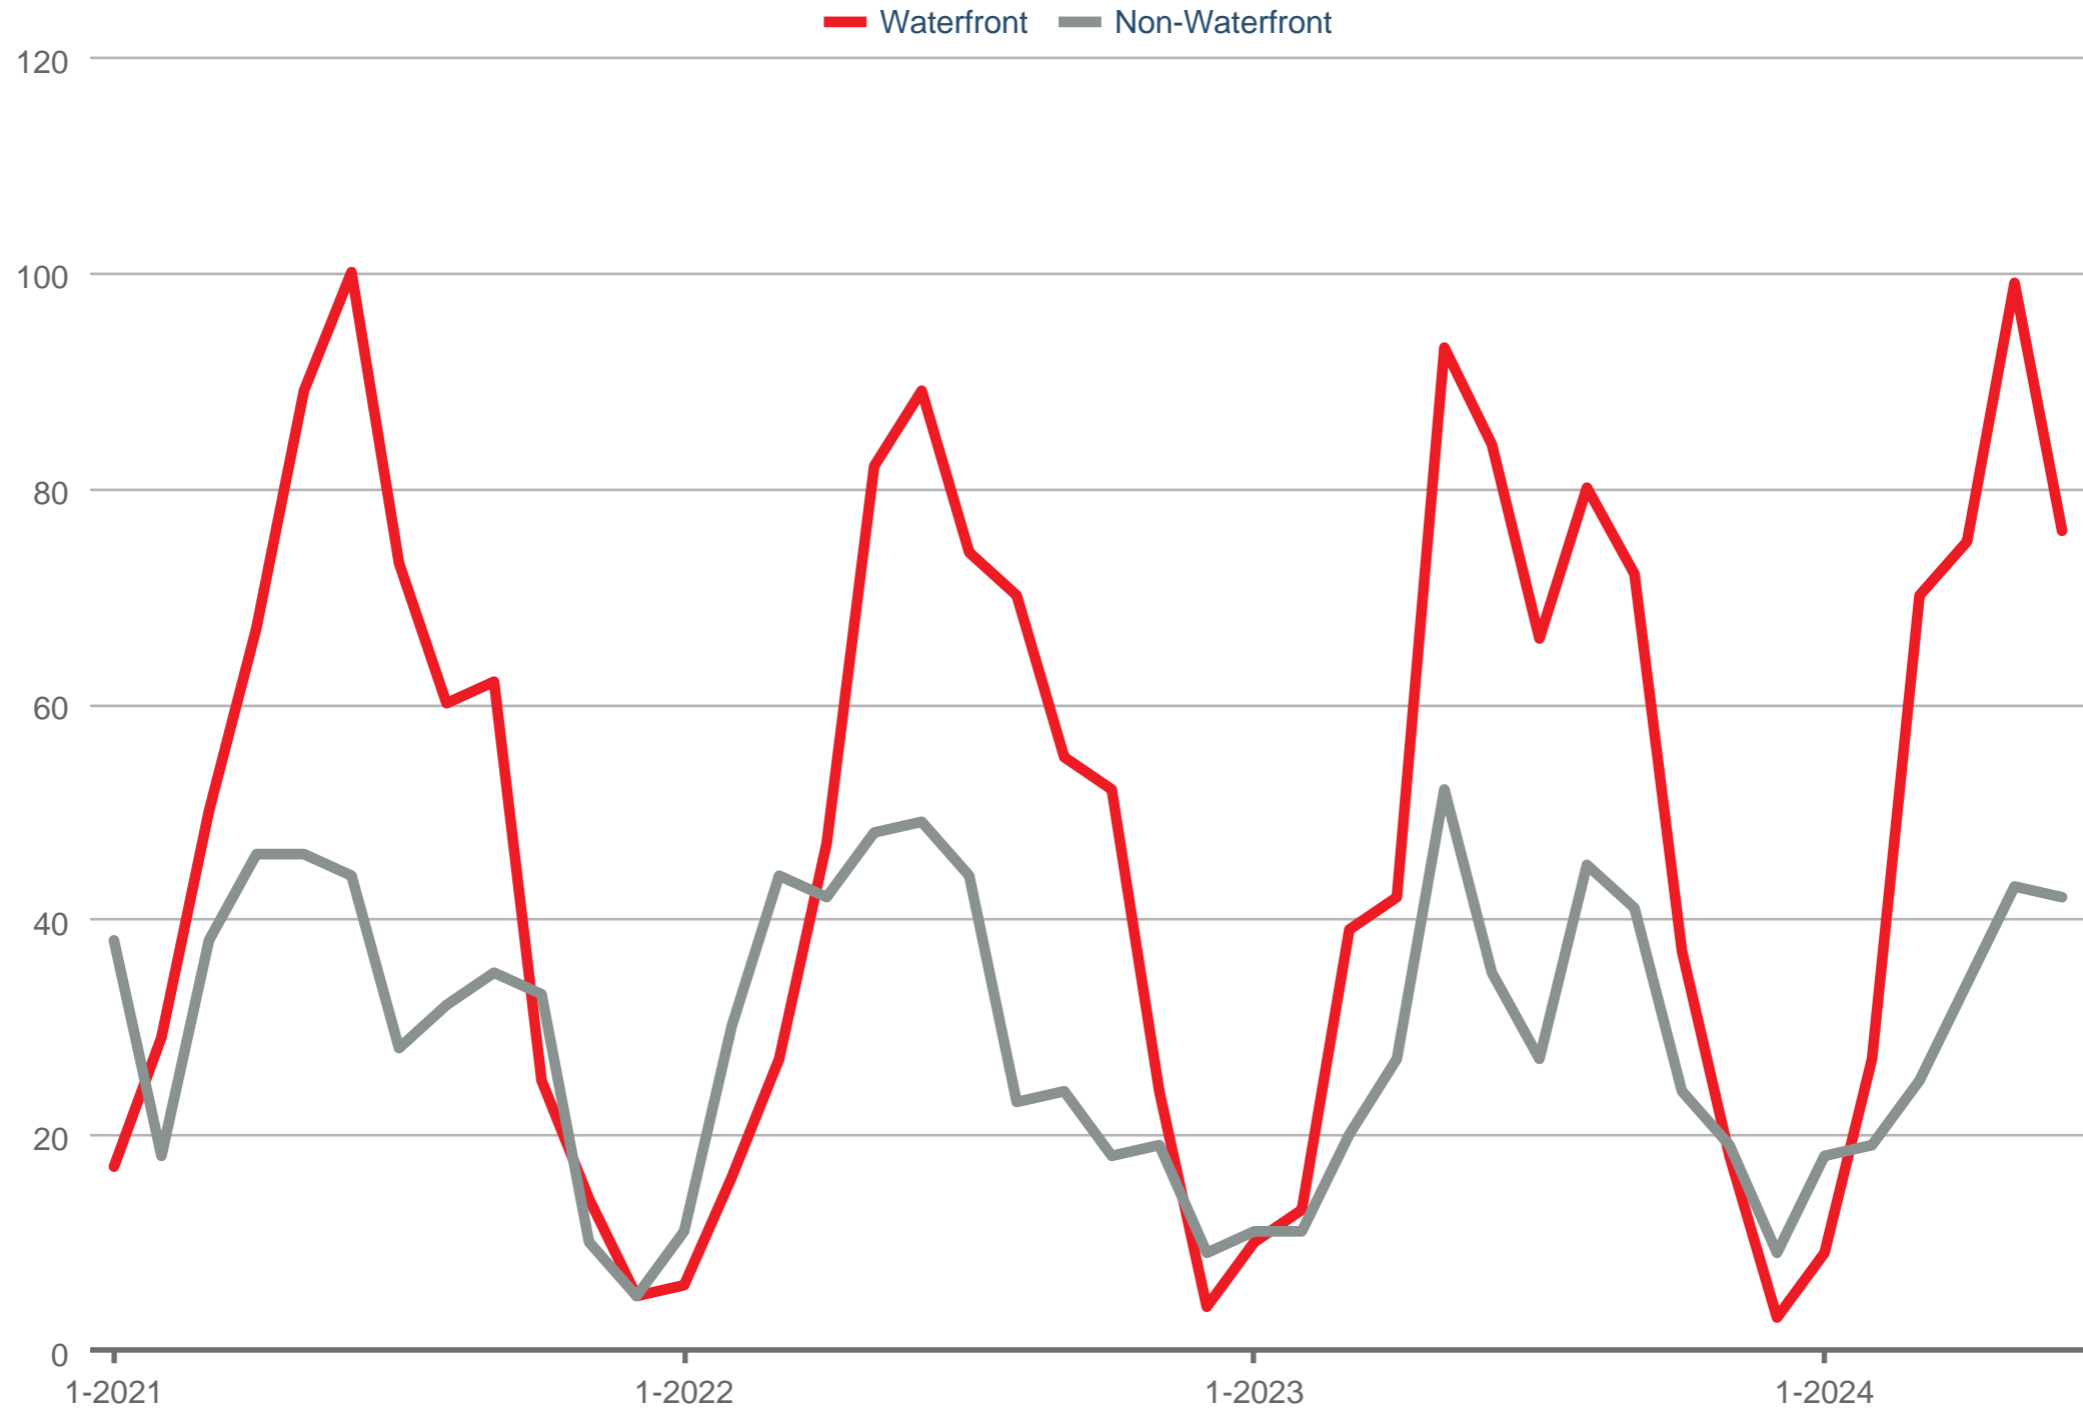

New Listings - By Waterfront Type

Haliburton

Each data point is one month of activity. Data is from July 27, 2024.

All data from ITSO. InfoSparks © 2024 ShowingTime.