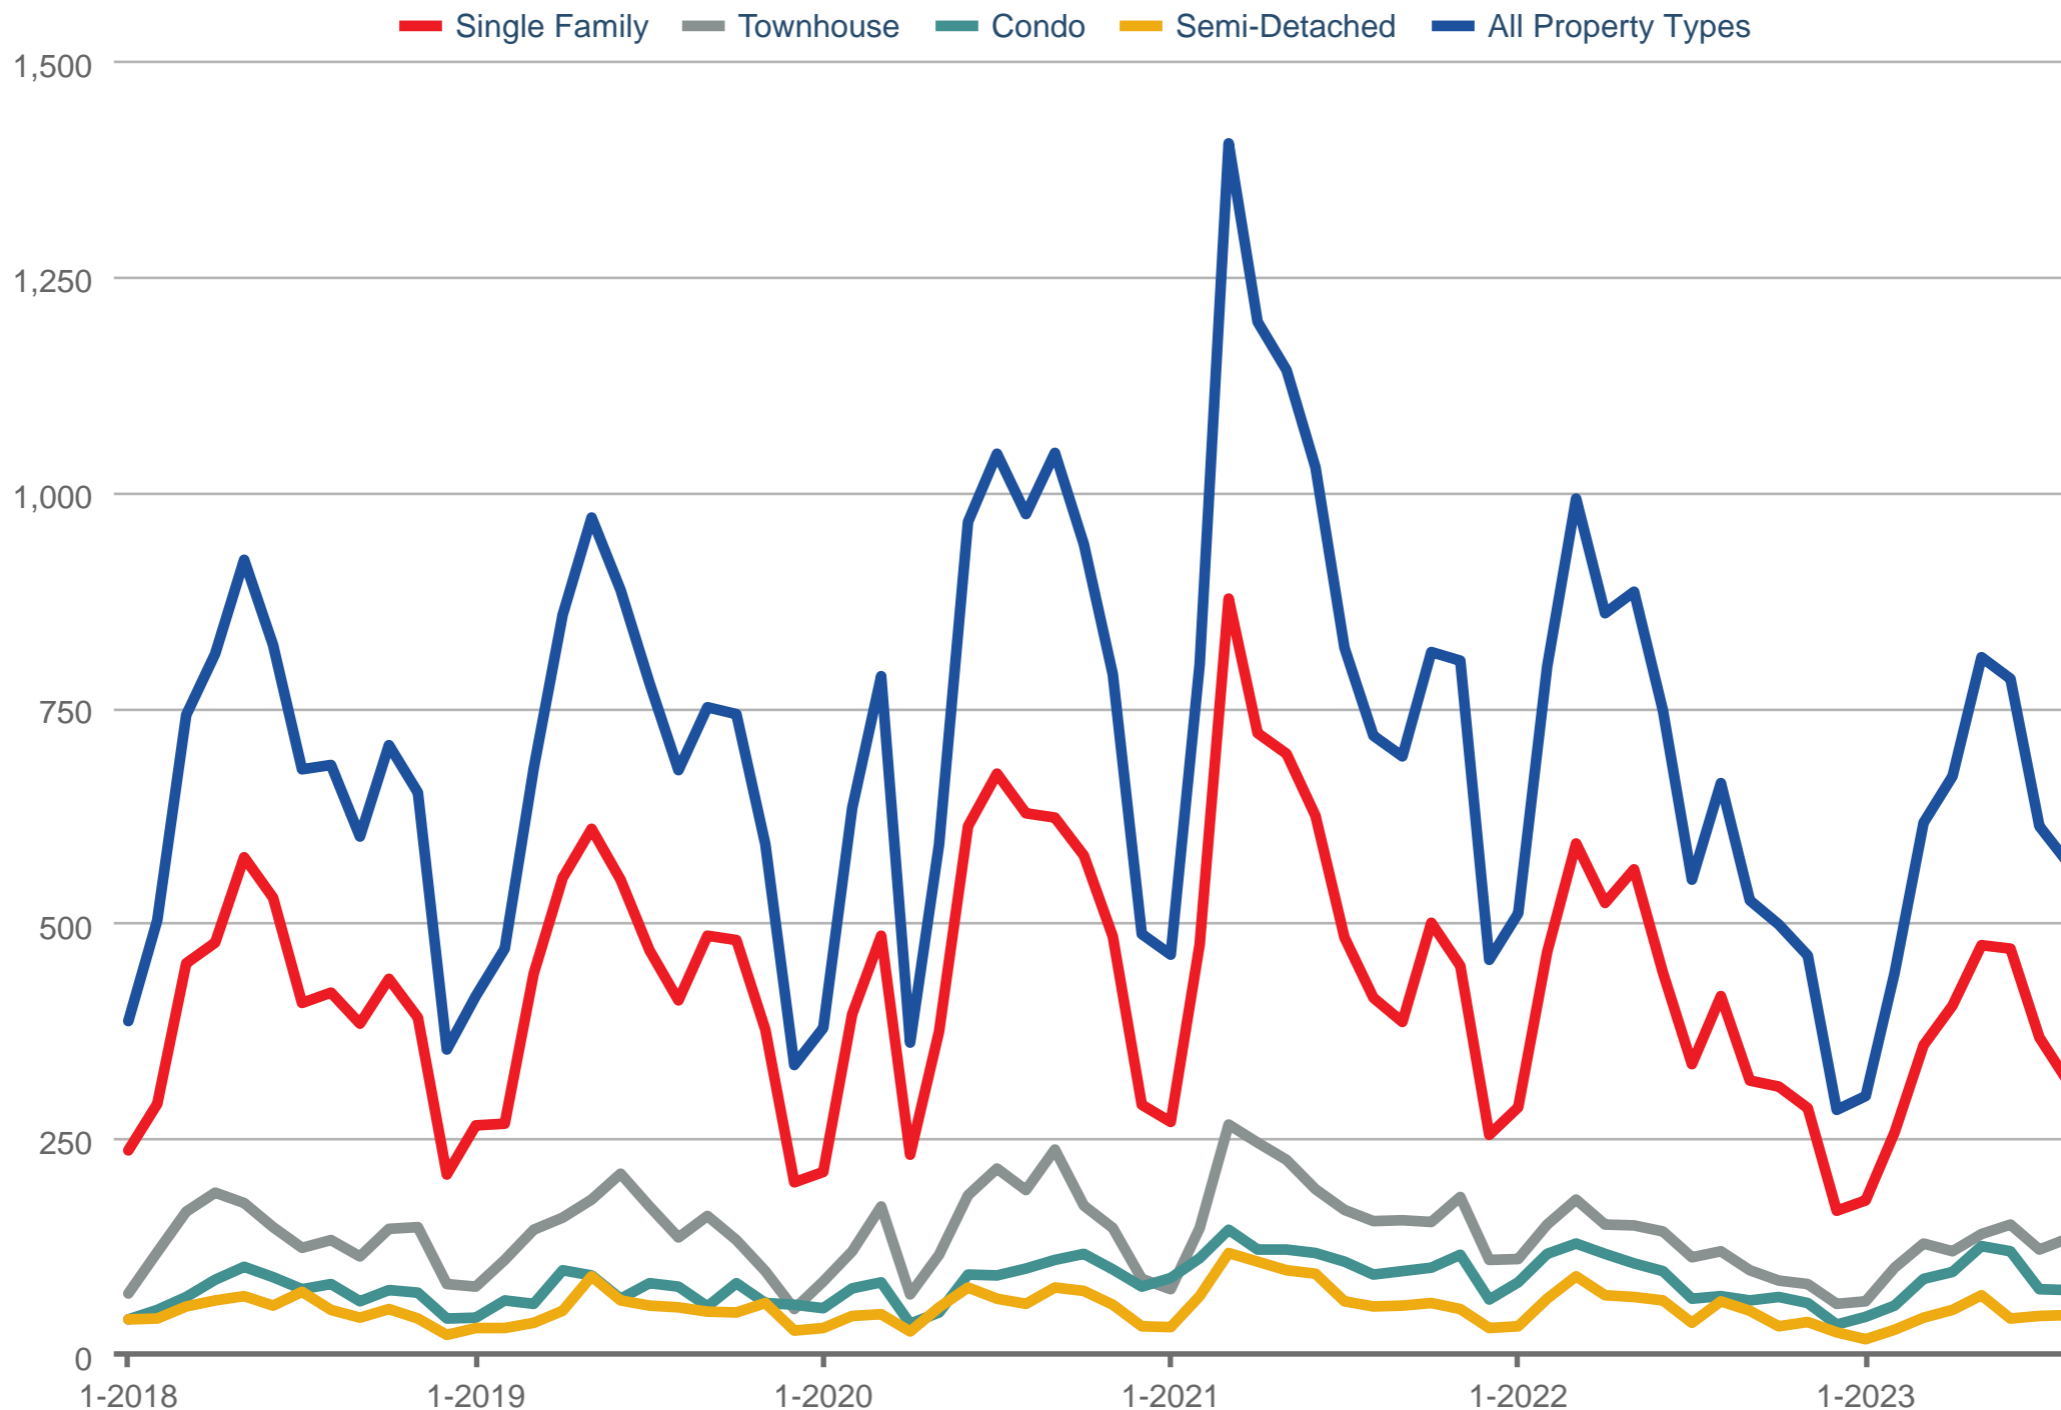

Sales - By Property Type

Waterloo Region

Each data point is one month of activity. Data is from September 29, 2023.

All data from ITSO. InfoSparks © 2023 ShowingTime.