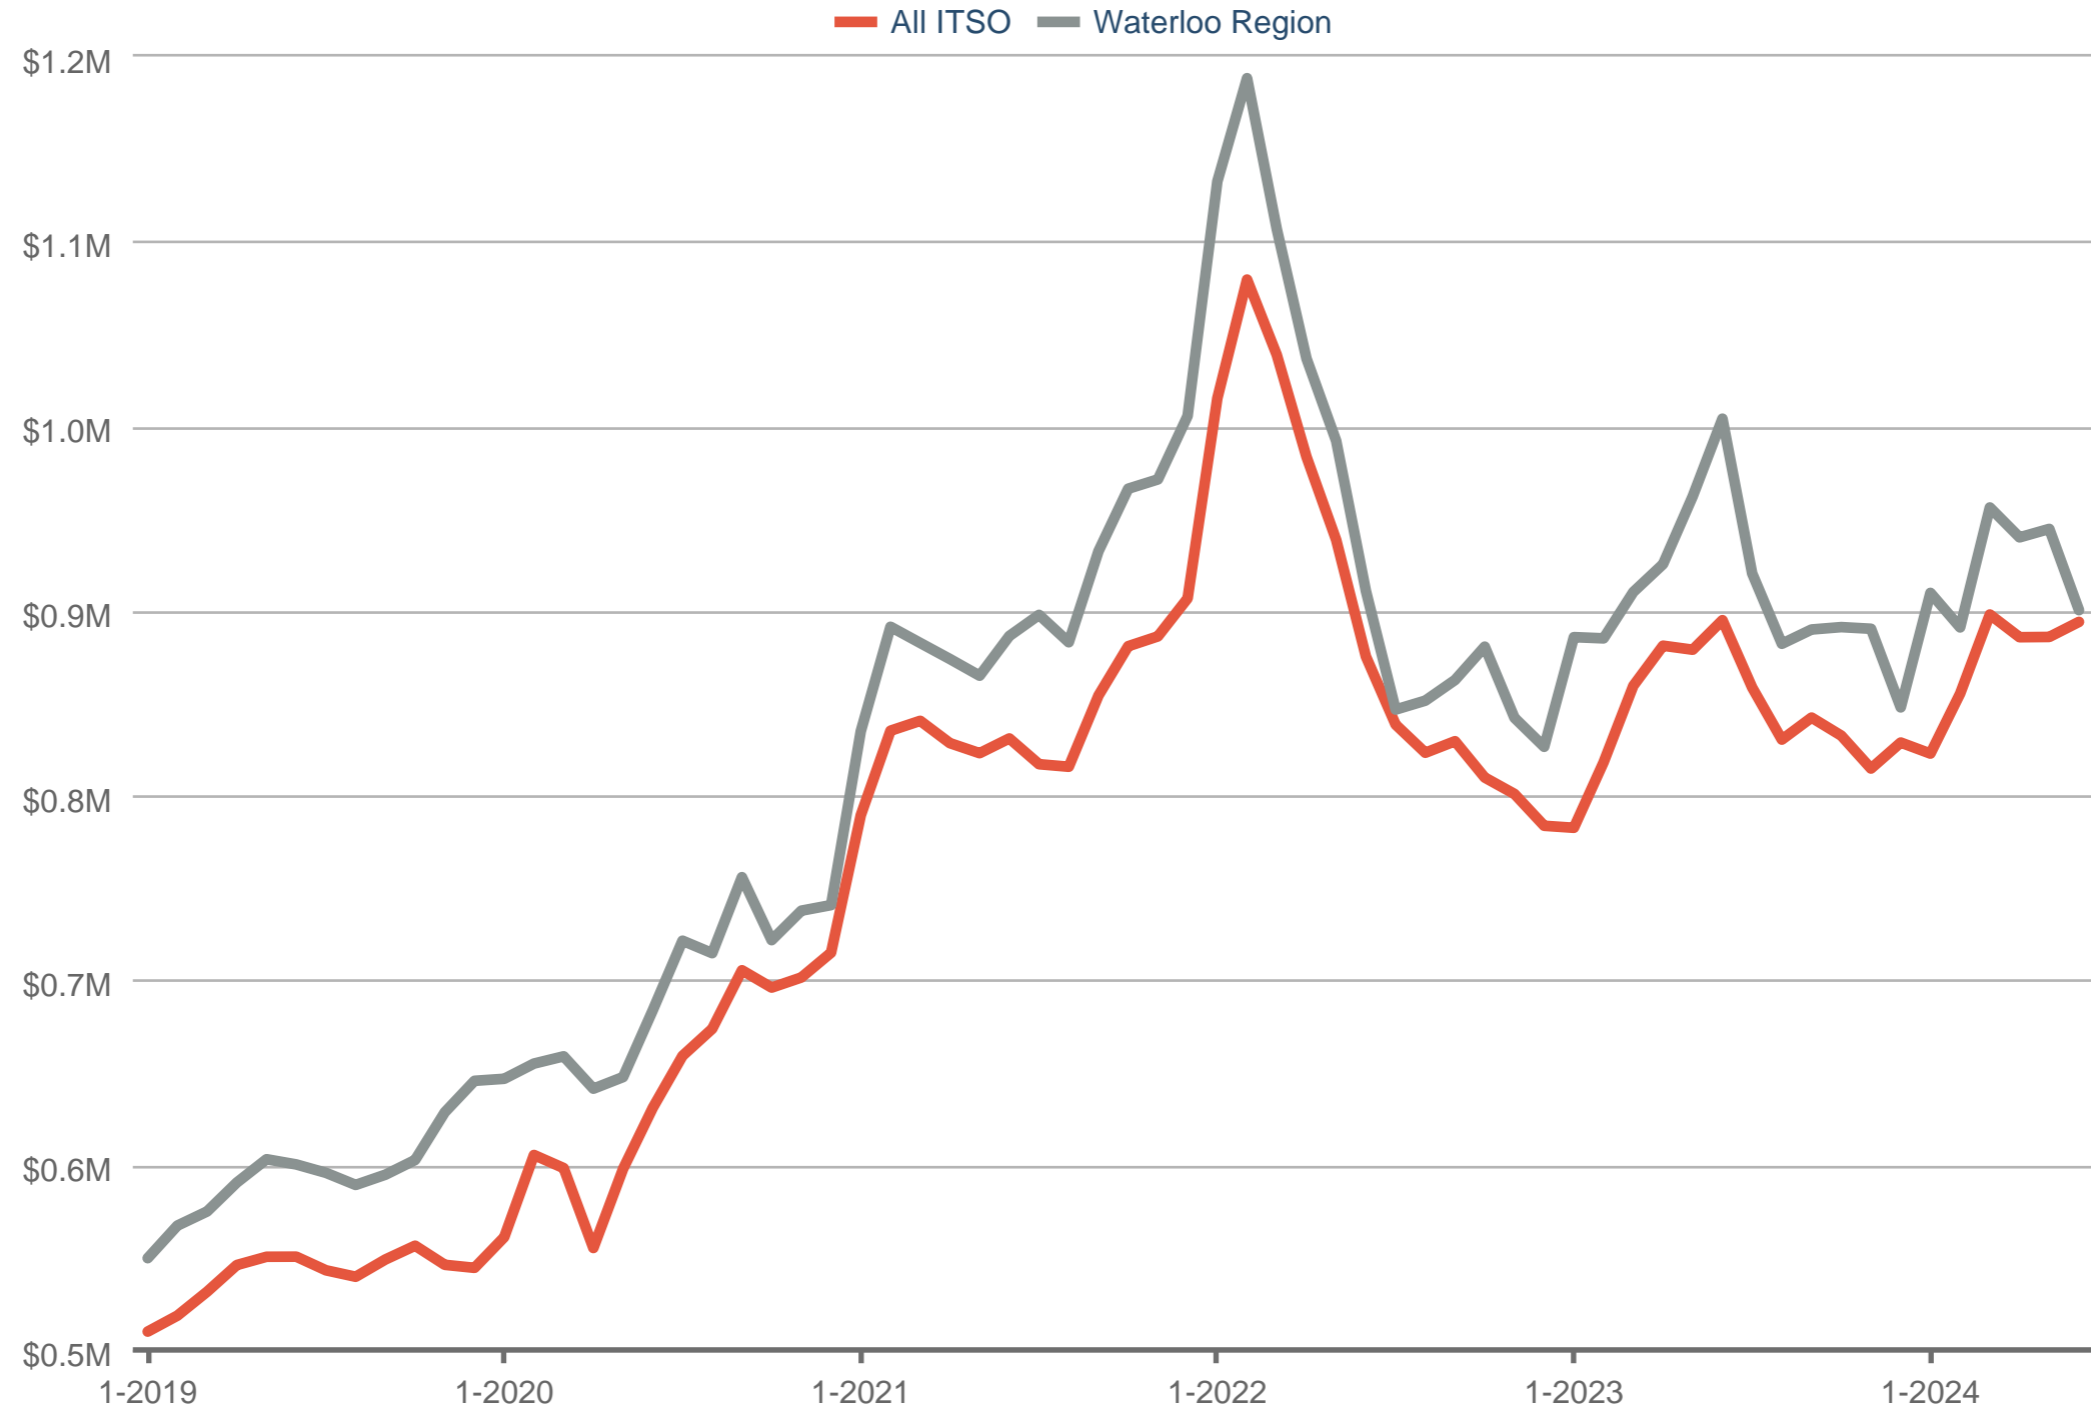

### Average Sales Price

All ITSO & Waterloo Region: Single Family

Each data point is one month of activity. Data is from July 30, 2024.

All data from ITSO. InfoSparks © 2024 ShowingTime.