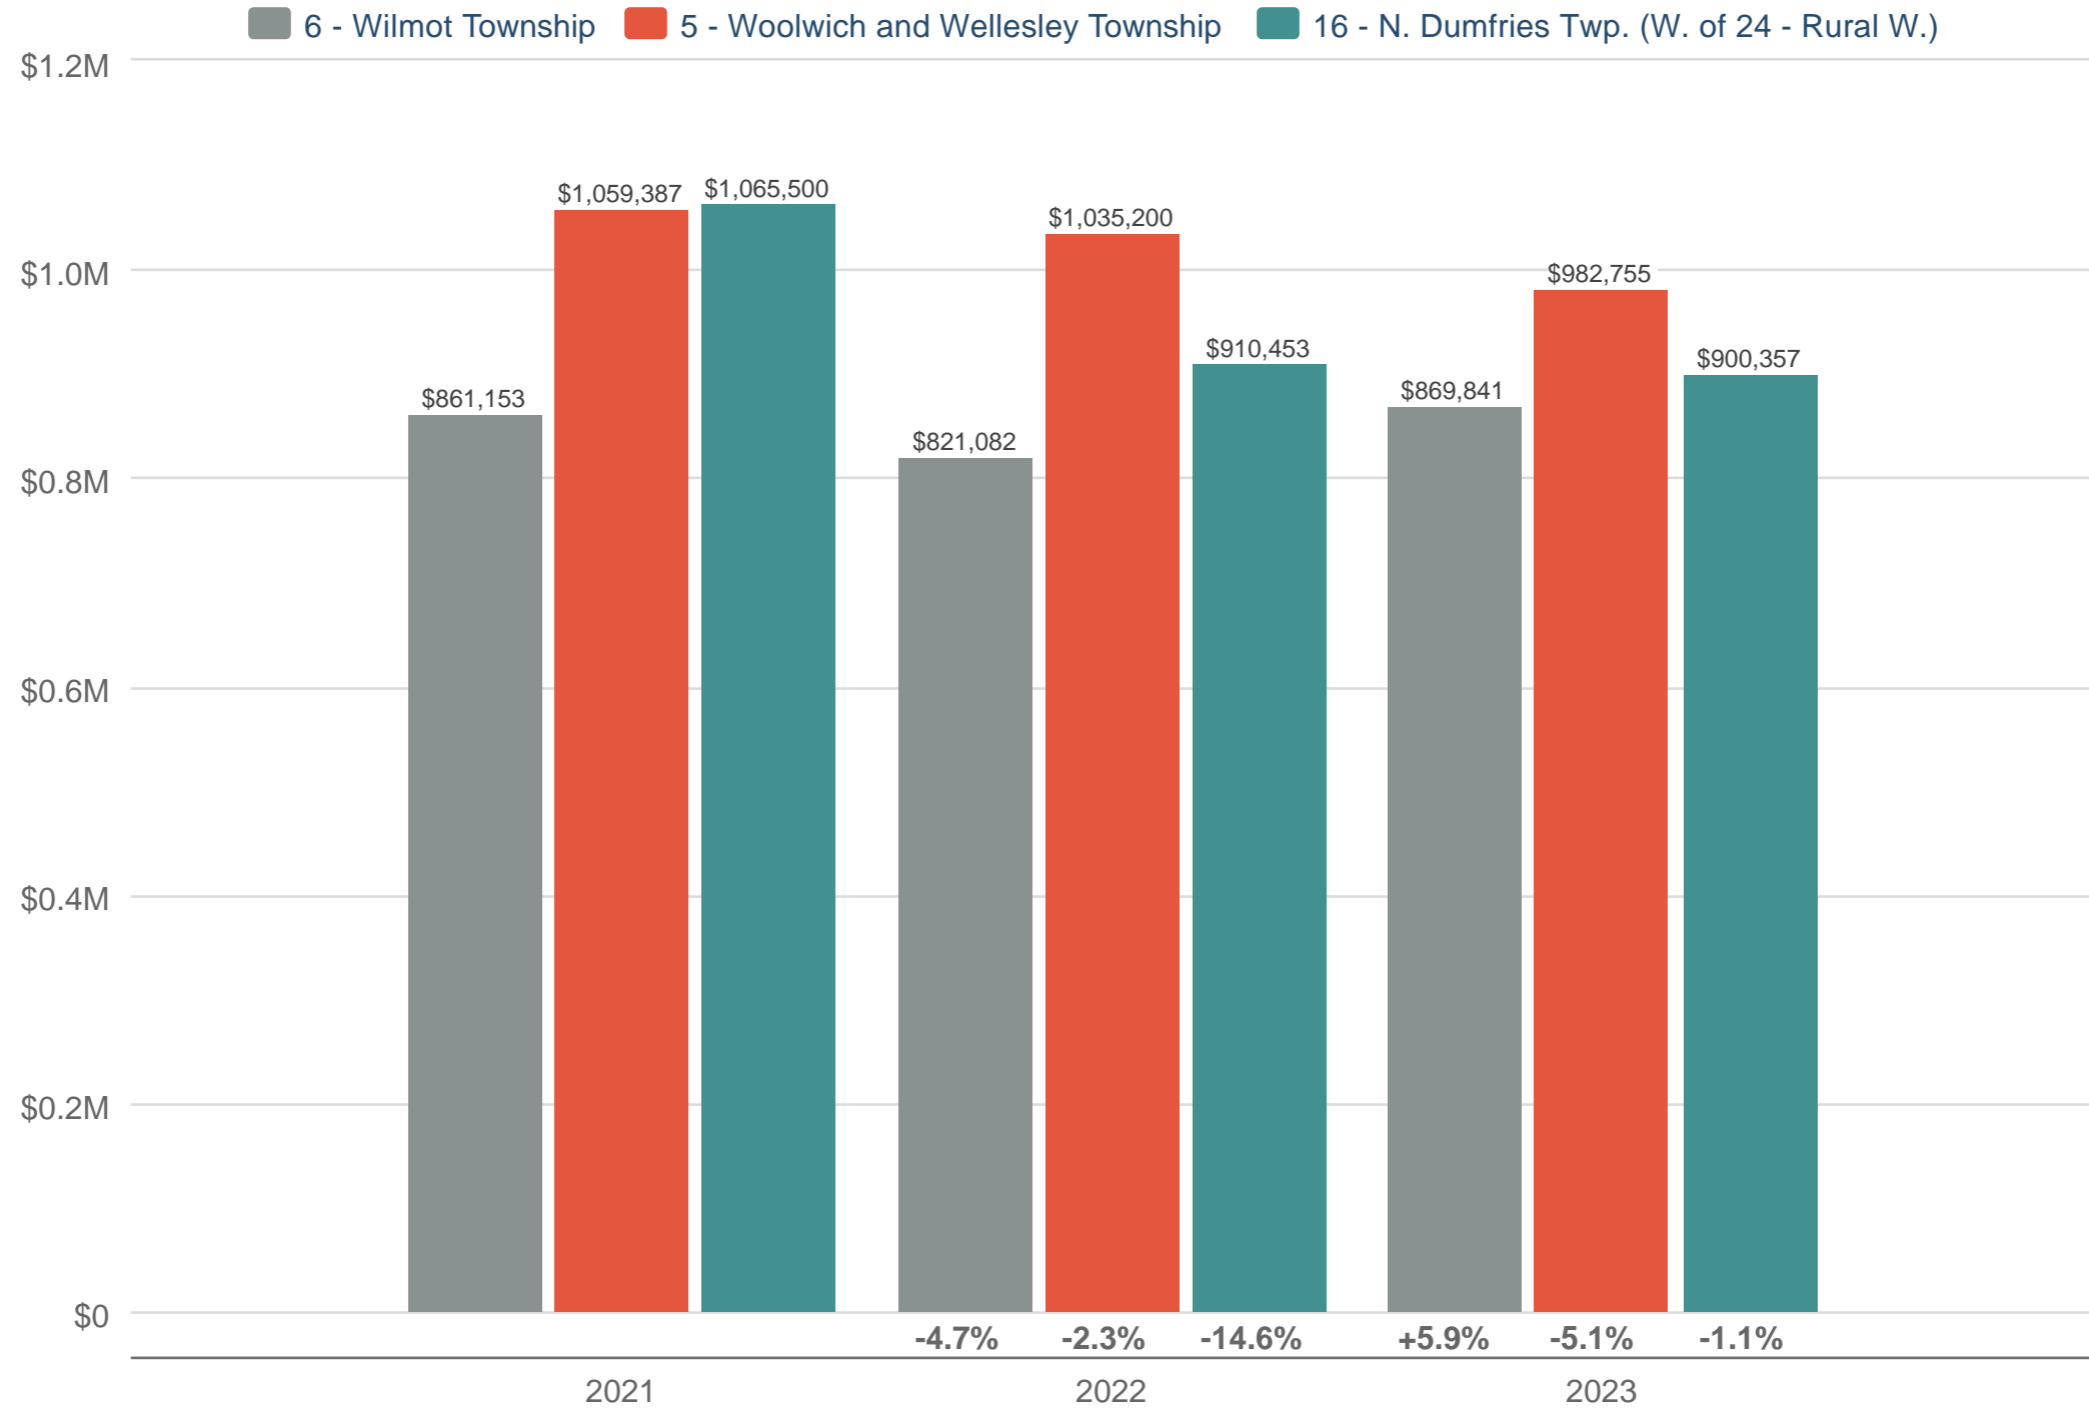

August Average Sales Price

6 - Wilmot Township & 5 - Woolwich and Wellesley Township & 16 - N. Dumfries Twp. (W. of 24 - Rural W.)

Each data point is one month of activity. Data is from September 29, 2023.