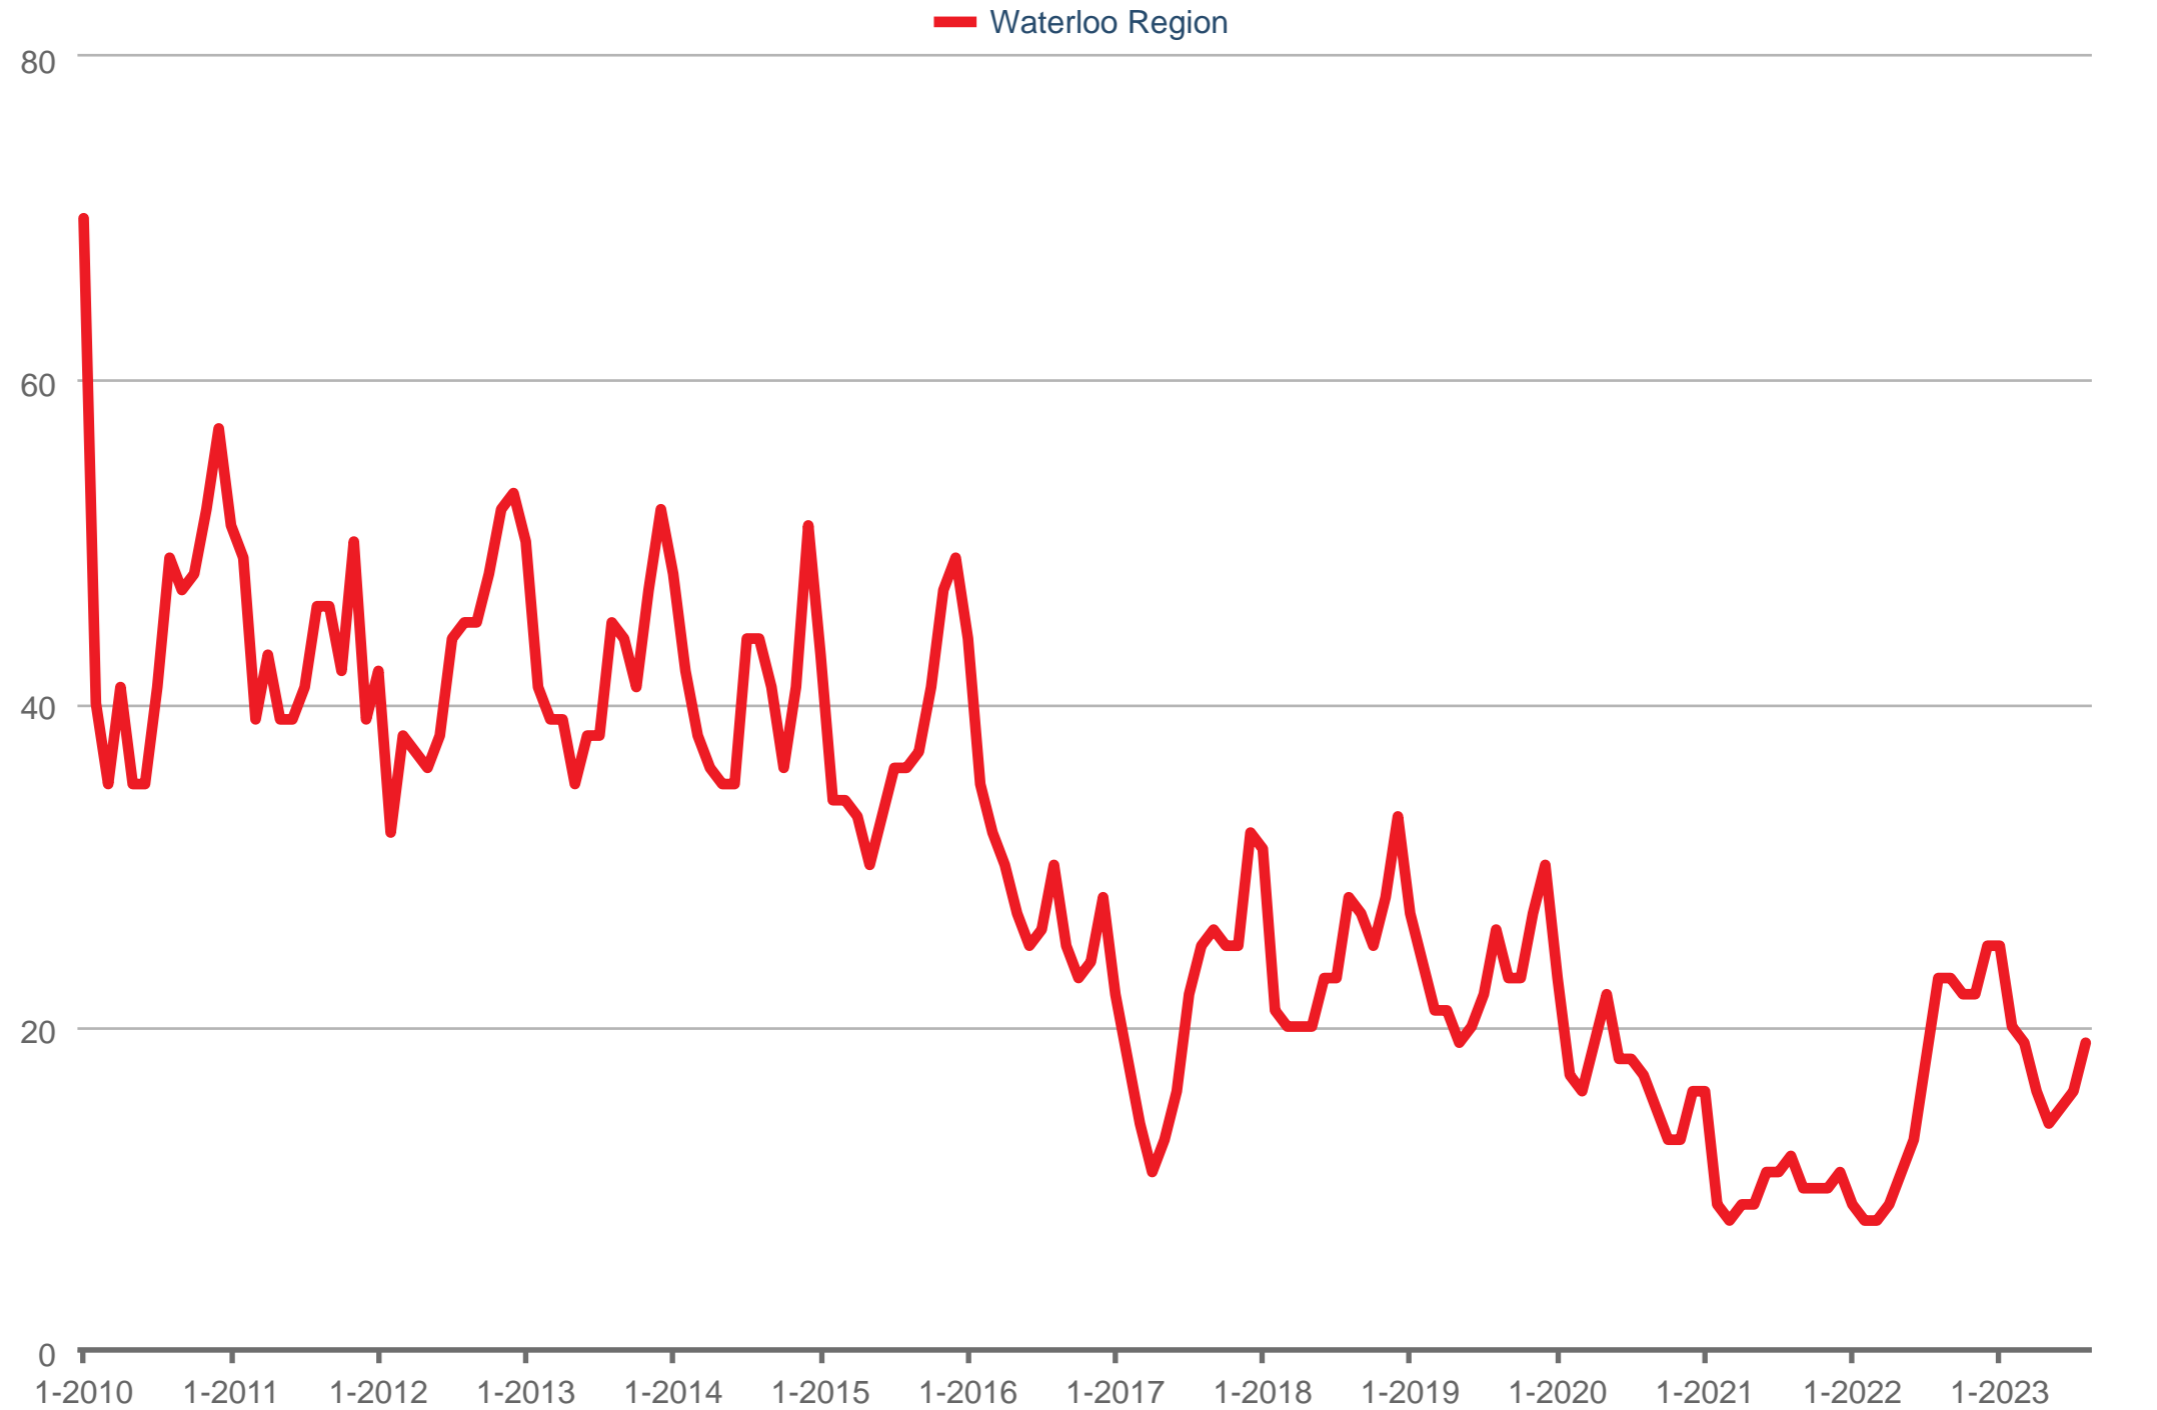

### Average Days on Market

Each data point is one month of activity. Data is from September 29, 2023.

All data from ITSO. InfoSparks © 2023 ShowingTime.