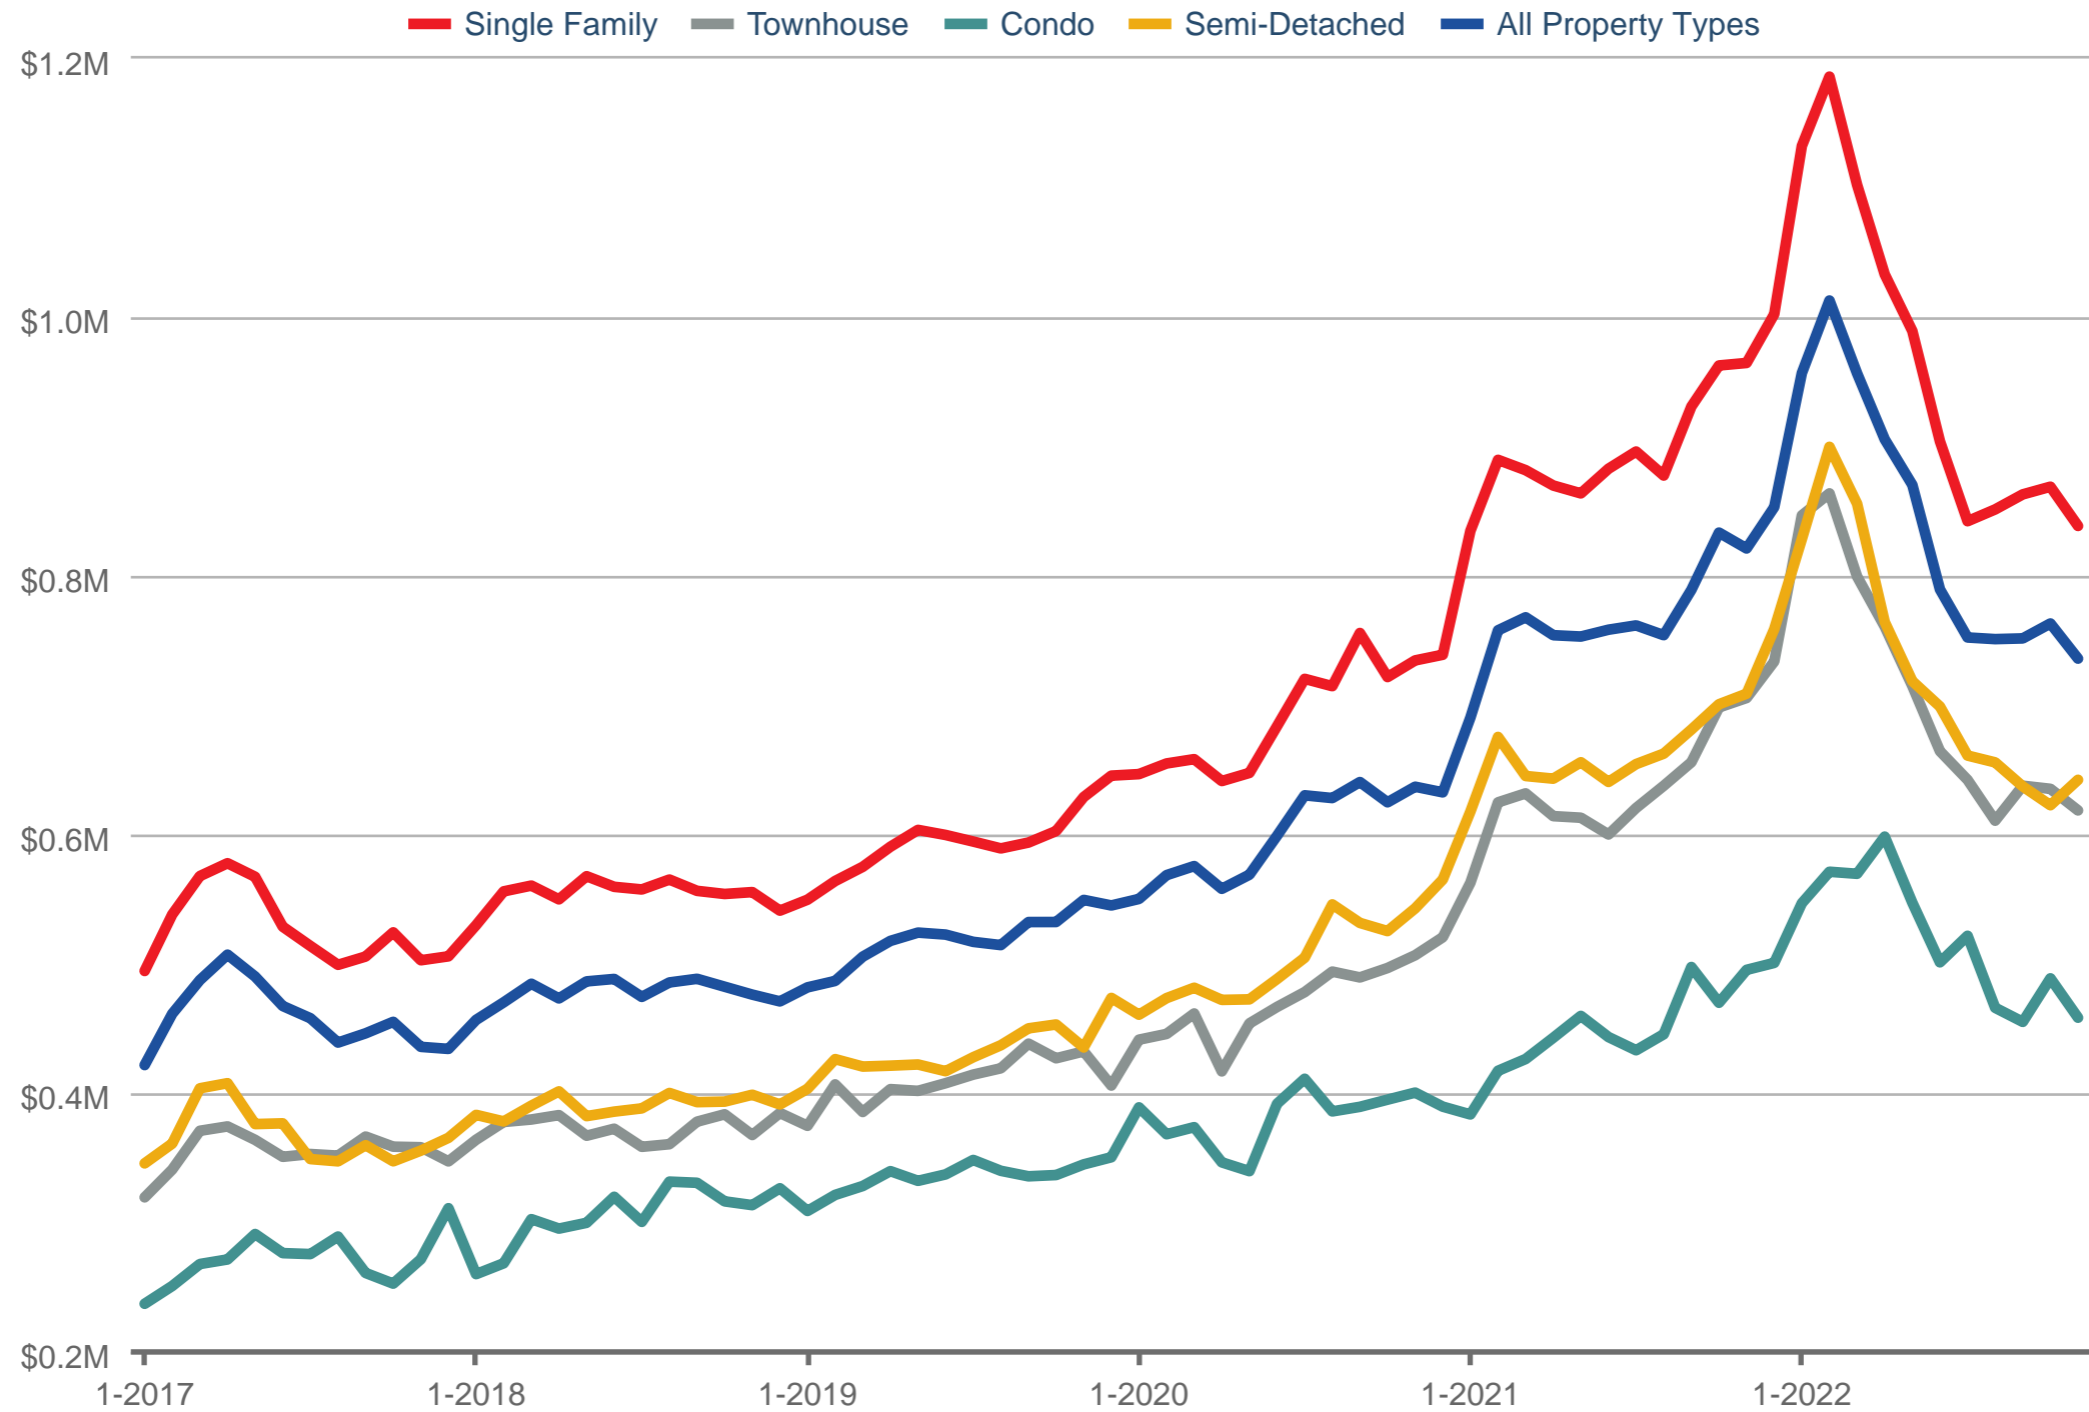

Average Sales Price - By Property Type

Waterloo Region

Each data point is one month of activity. Data is from December 2, 2022.

All data from ITSO. InfoSparks © 2022 ShowingTime.