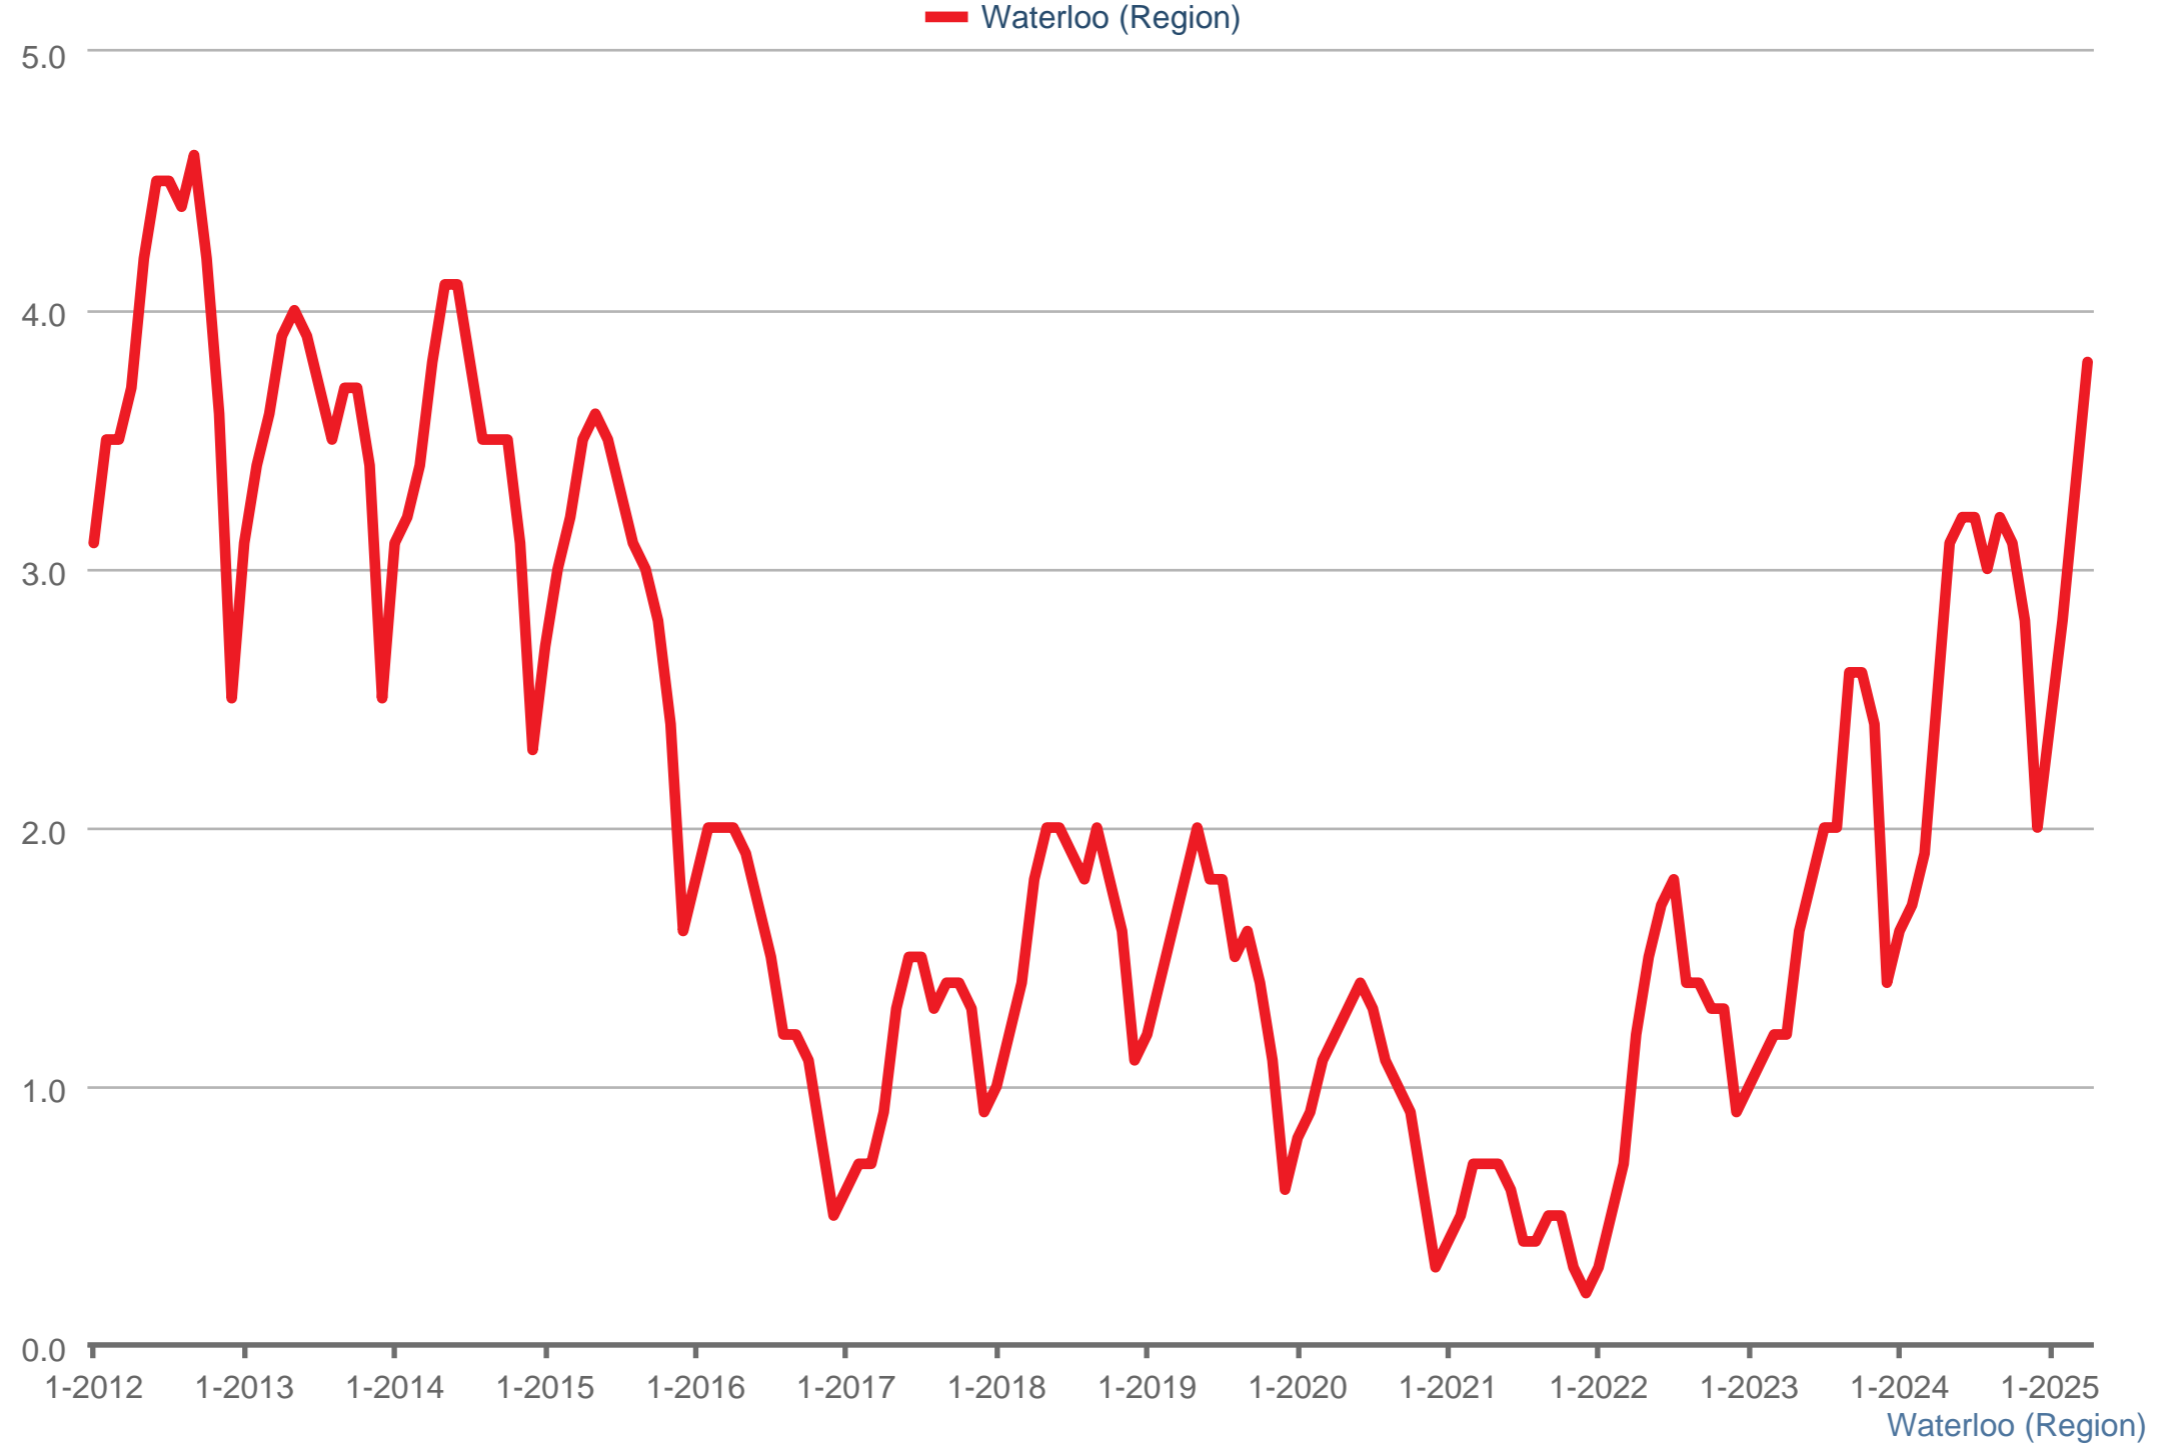

Months Supply of Homes for Sale

Each data point is one month of activity. Data is from May 17, 2025.

All data from ITSO. InfoSparks © 2025 ShowingTime Plus, LLC.