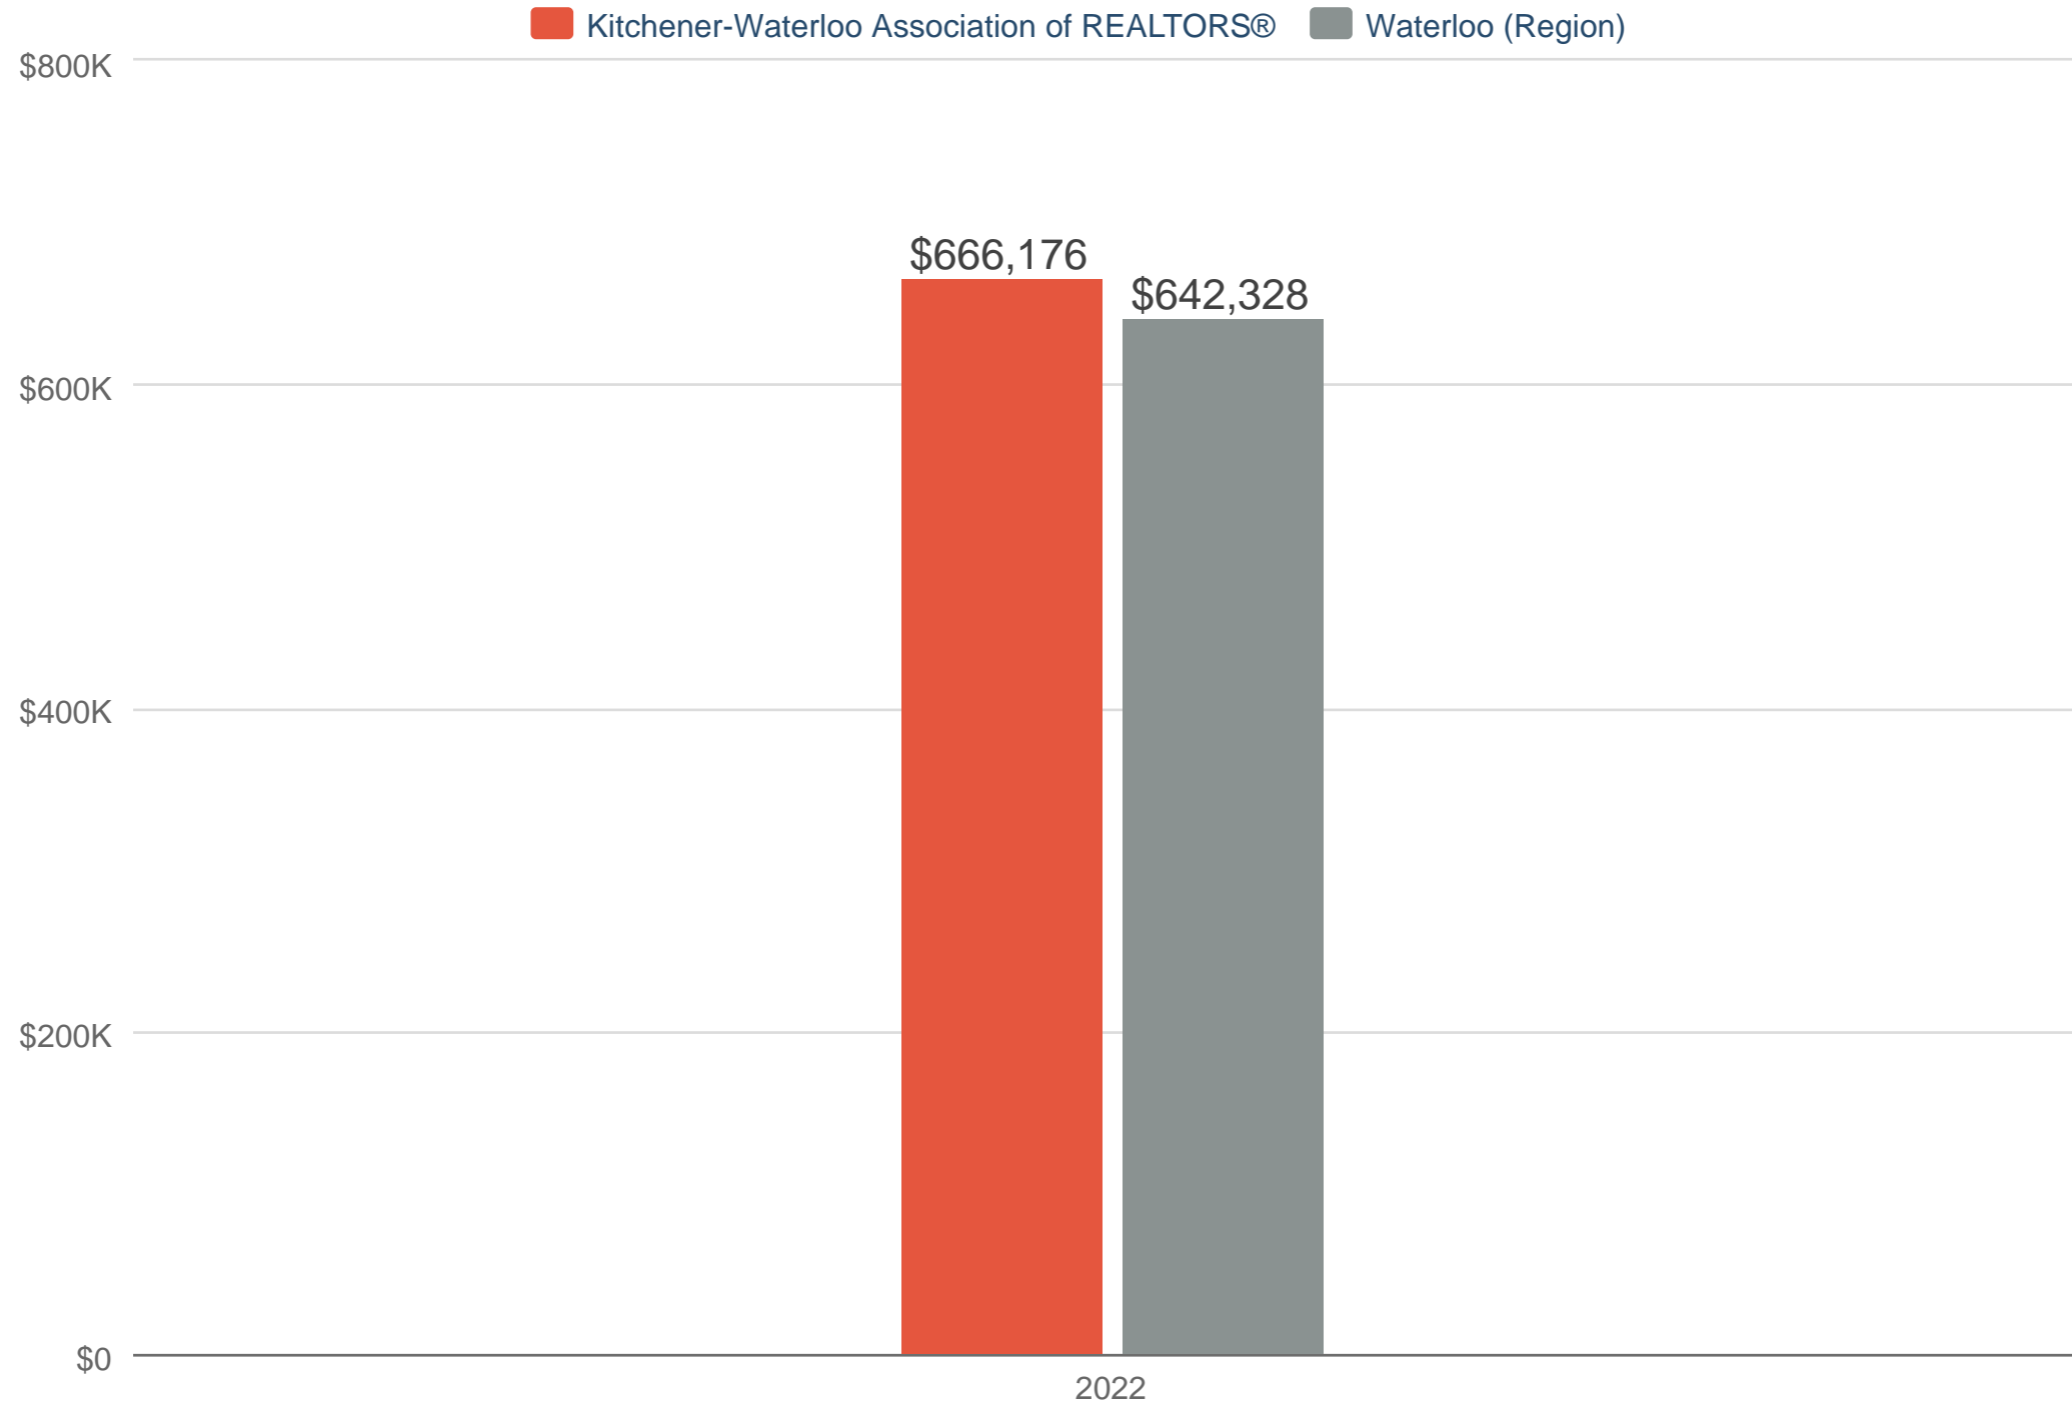

### November Average Sales Price

Kitchener-Waterloo Association of REALTORS® & Waterloo (Region): Semi-Detached

Each data point is one month of activity. Data is from December 4, 2022.