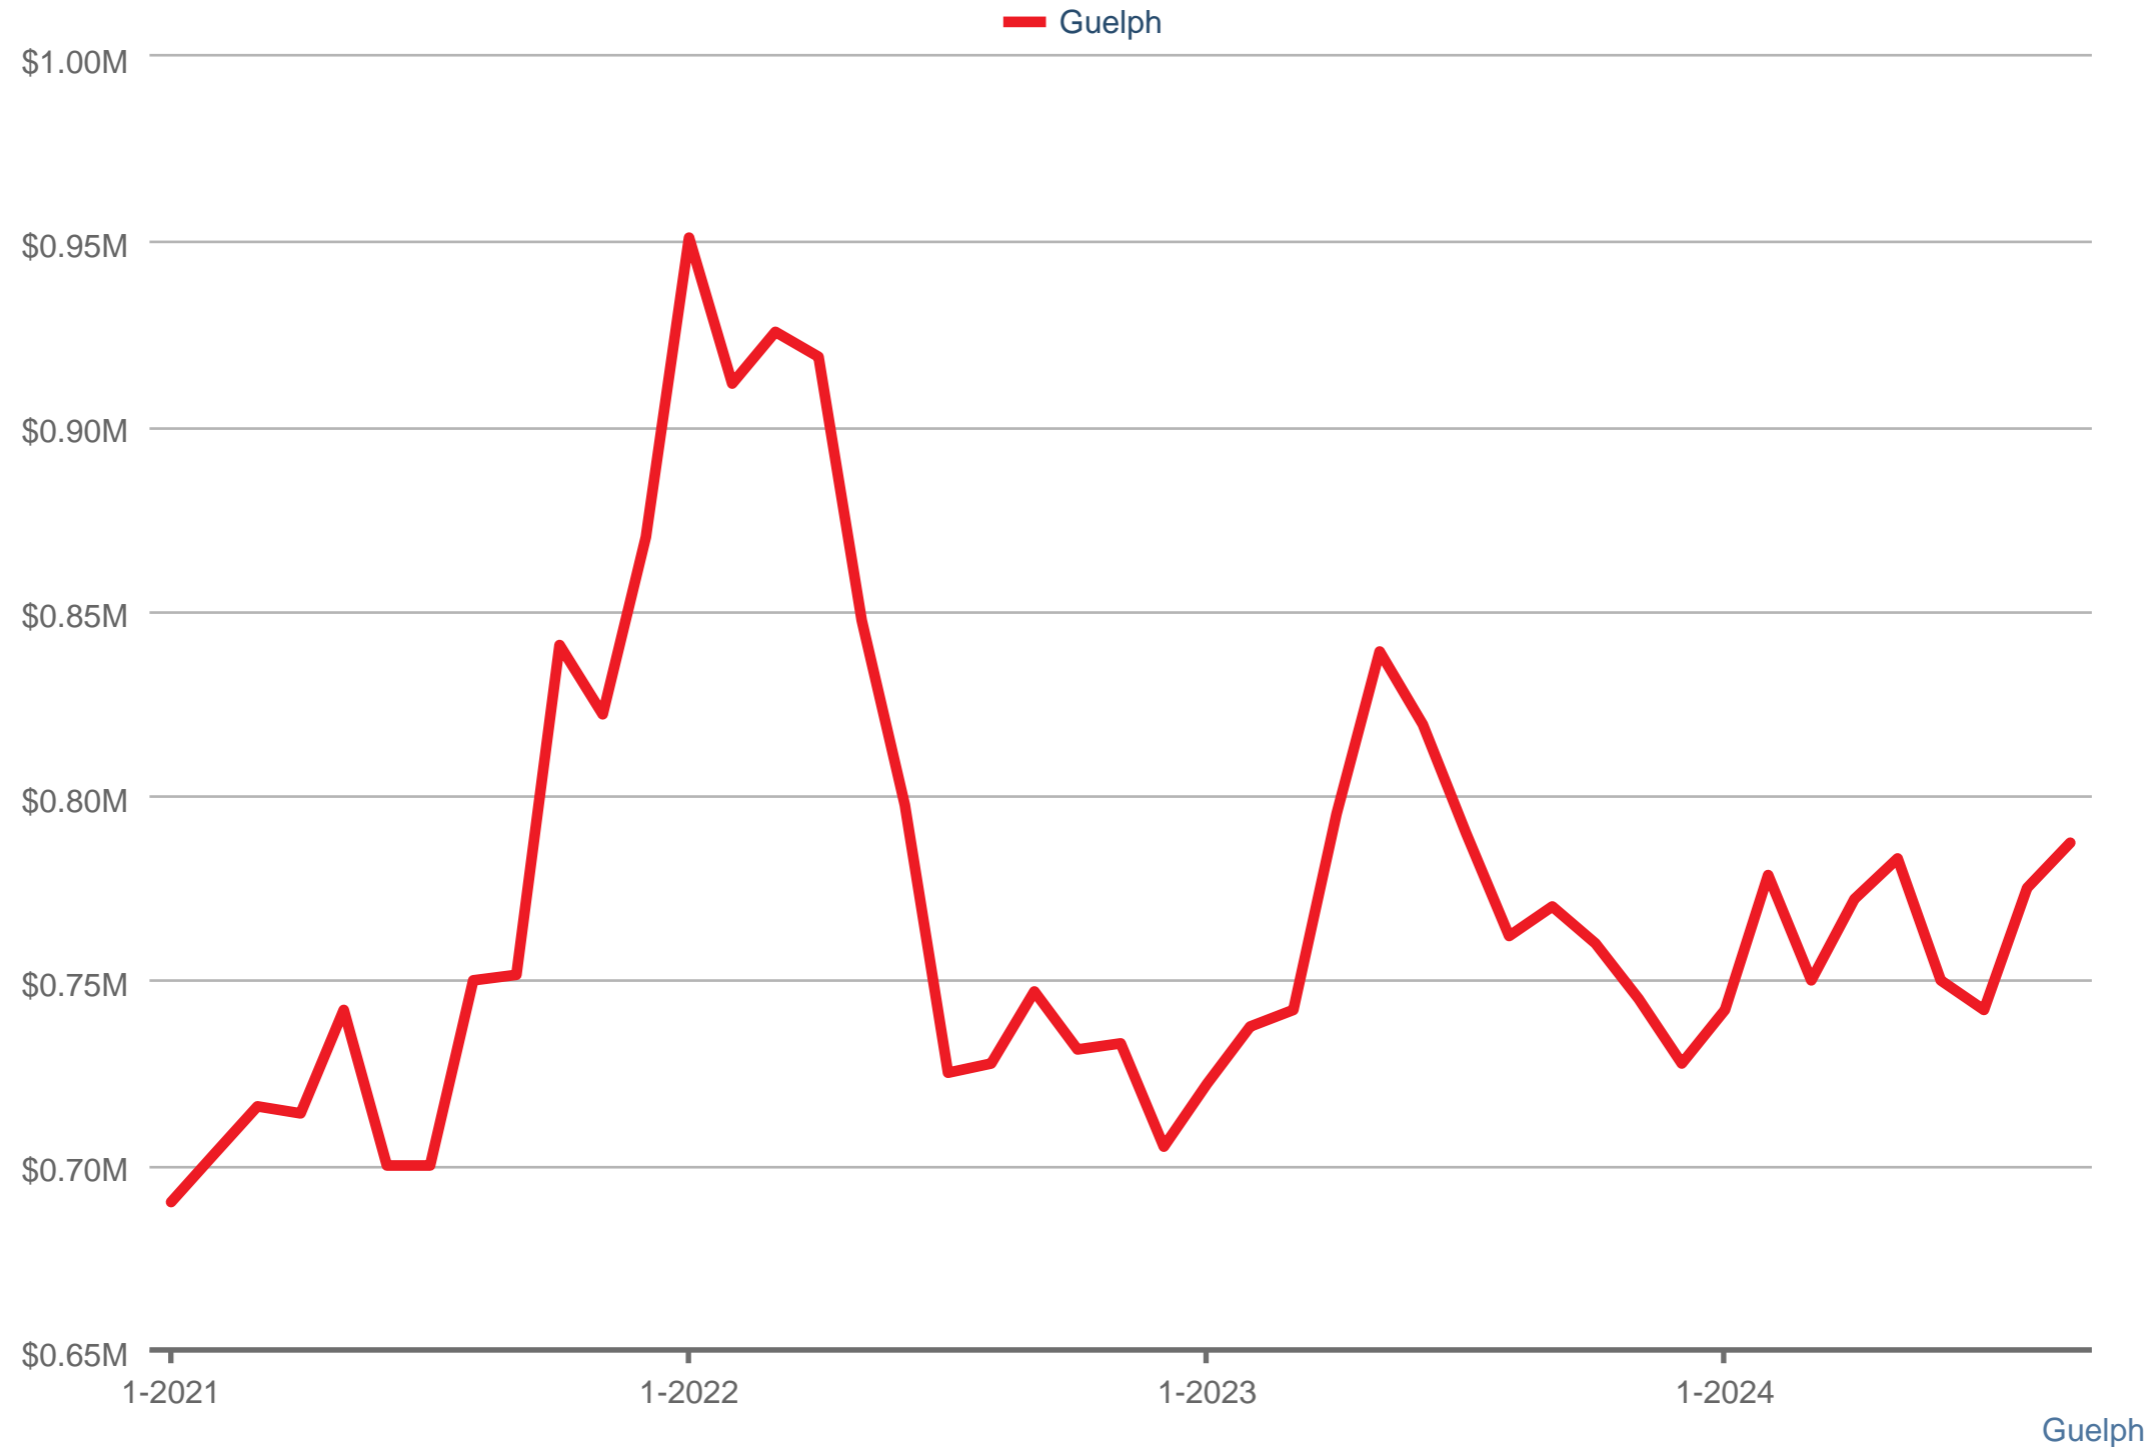

### Median Sales Price

Each data point is one month of activity. Data is from October 18, 2024.

All data from ITSO. InfoSparks © 2024 ShowingTime.