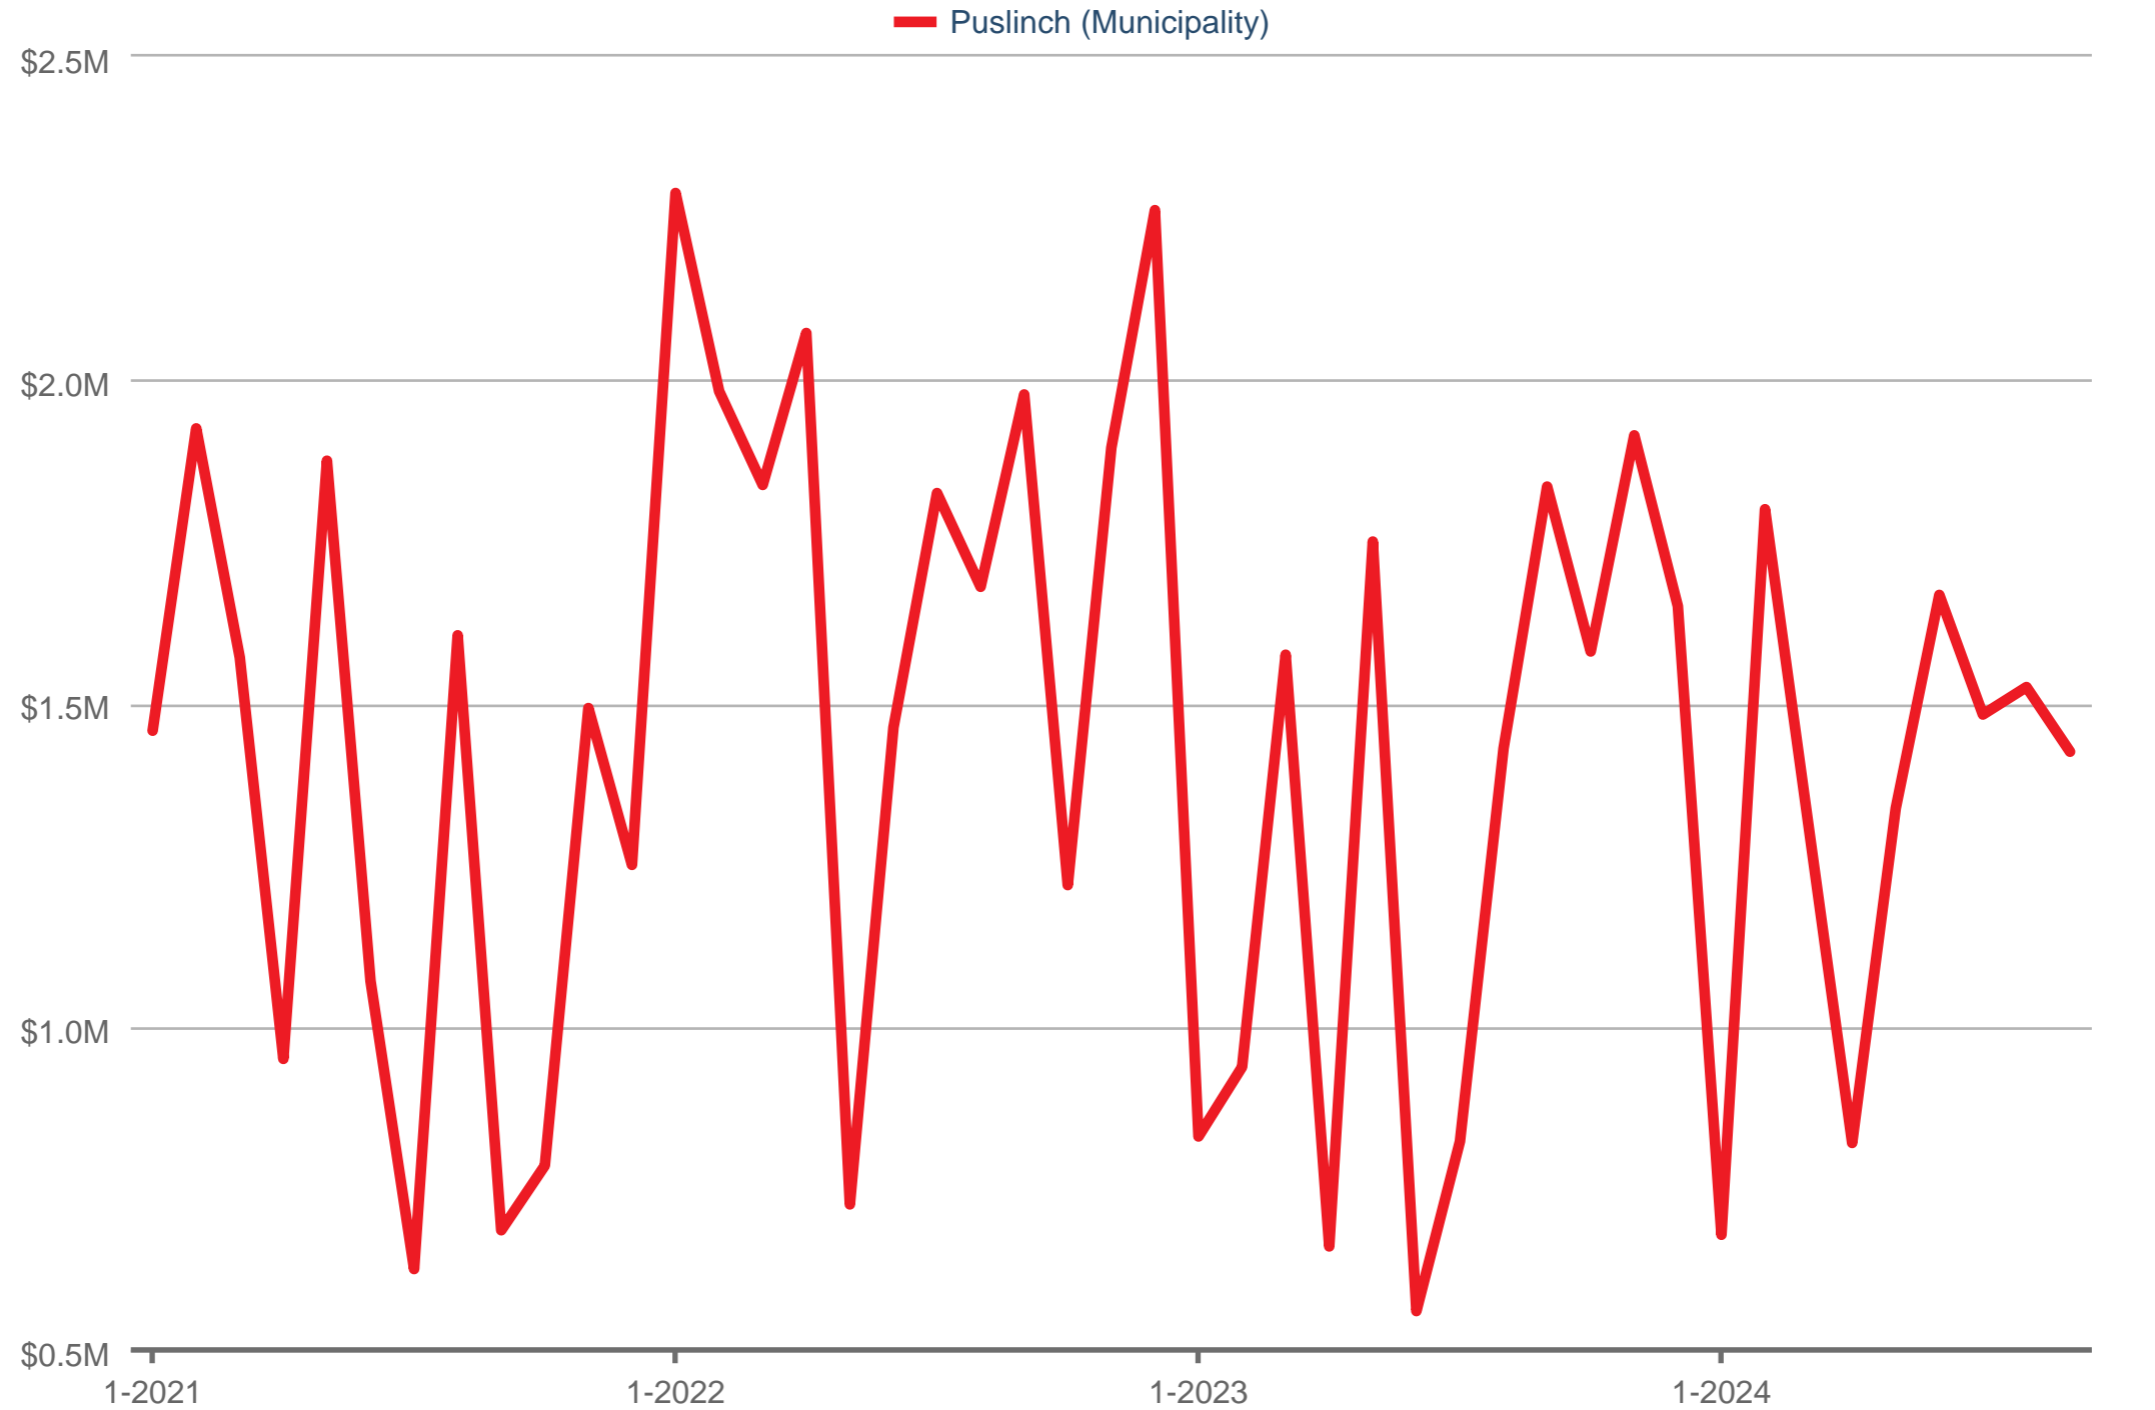

### Median Sales Price

Each data point is one month of activity. Data is from October 18, 2024.

All data from ITSO. InfoSparks © 2024 ShowingTime.