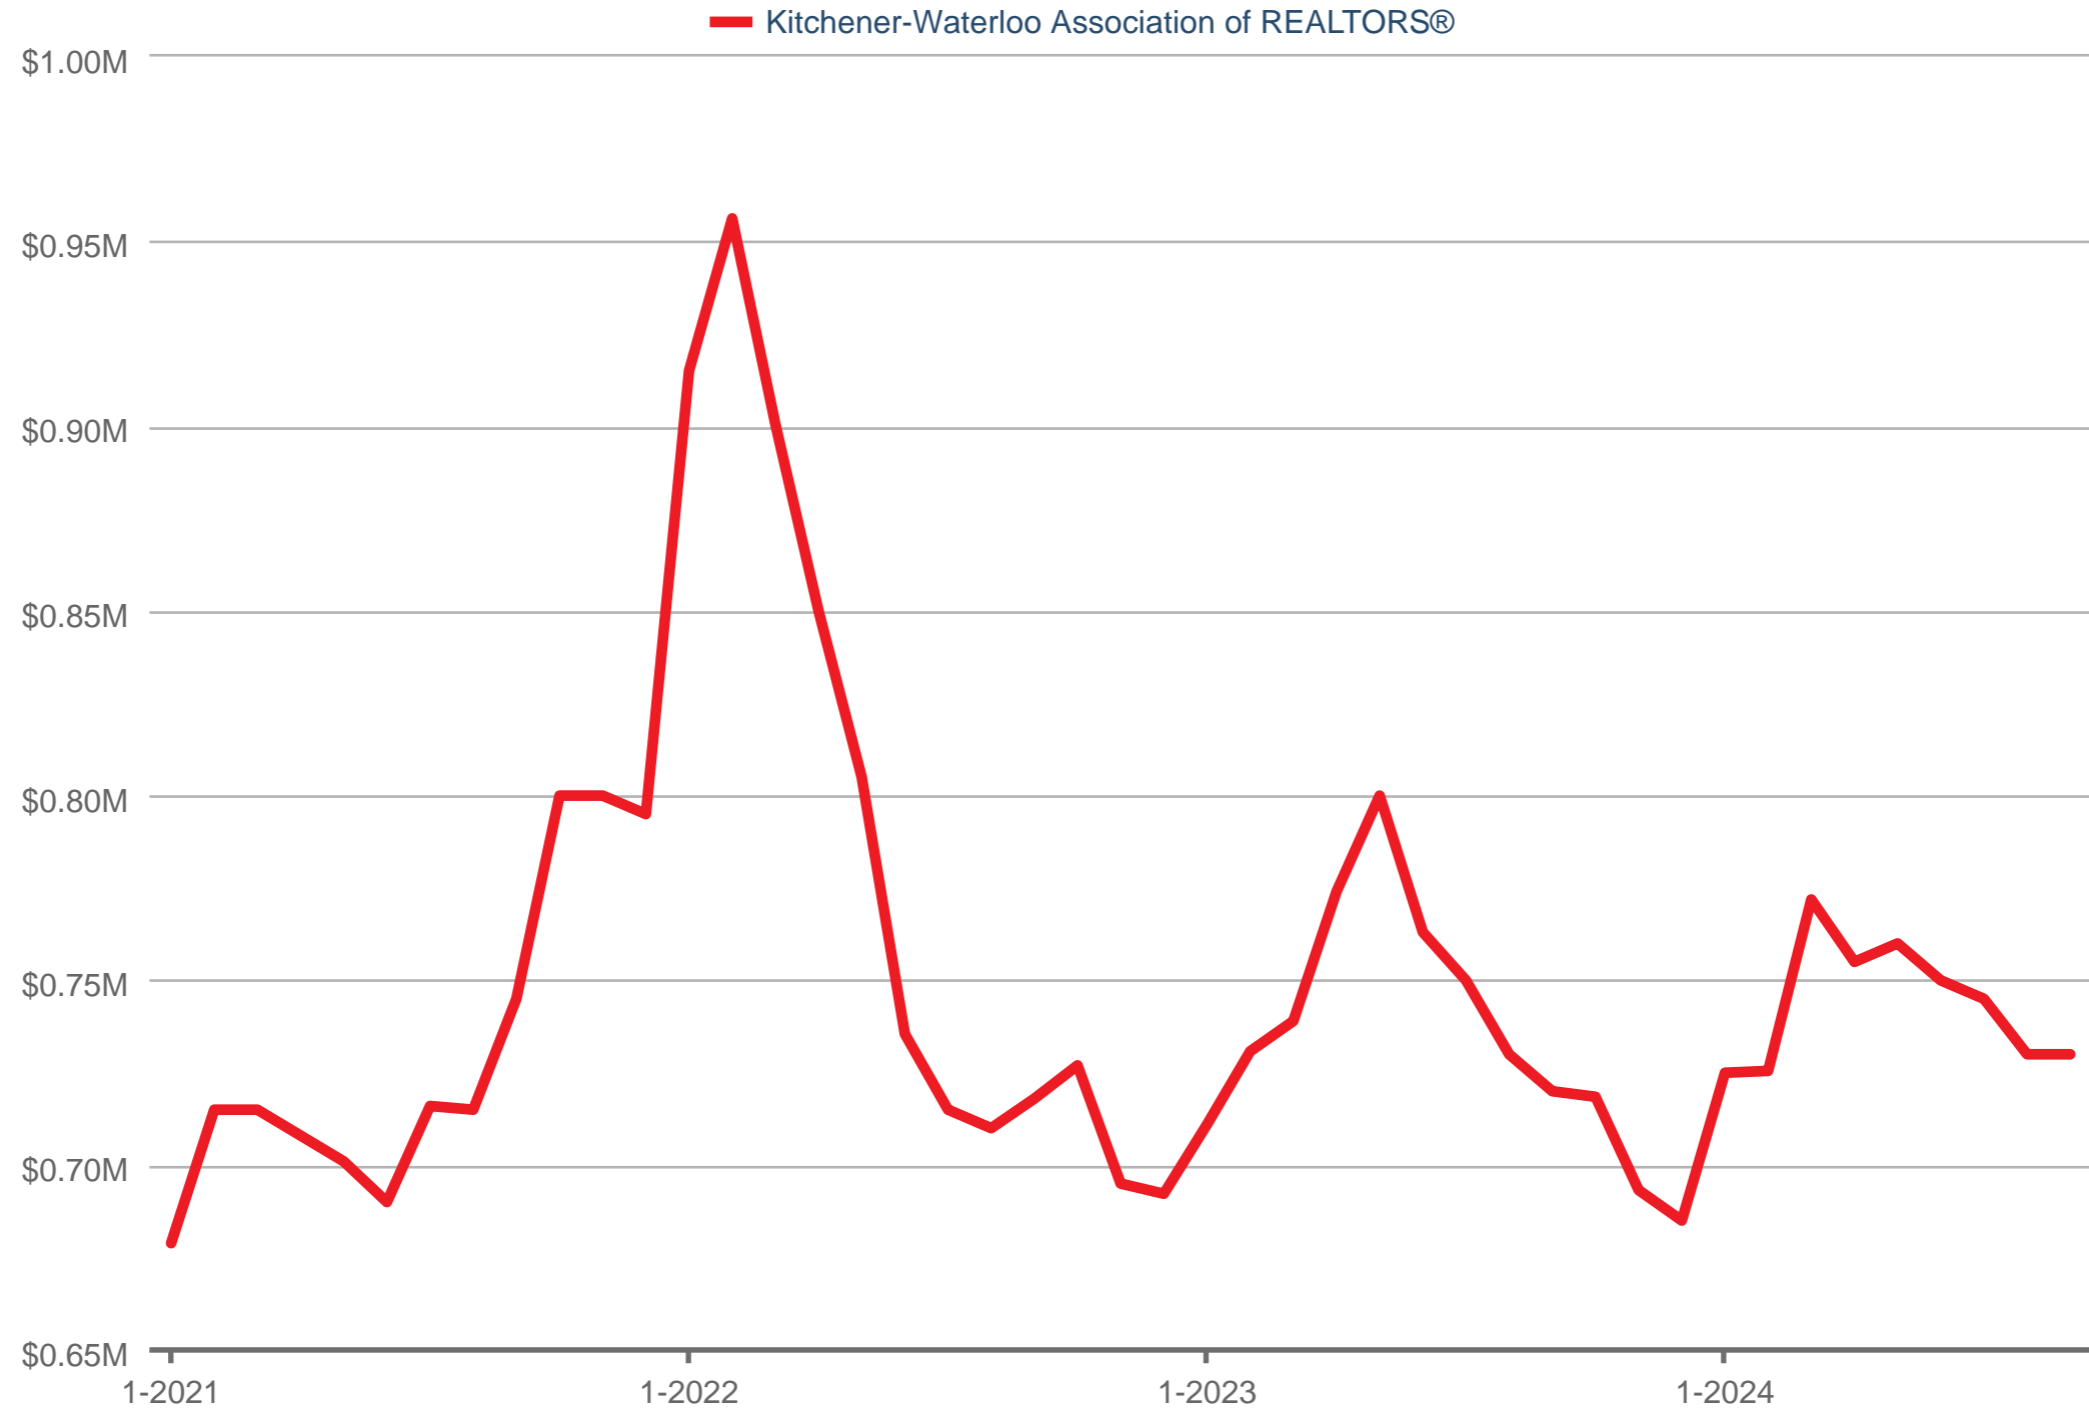

Median Sales Price

Kitchener-Waterloo Association of REALTORS®

Each data point is one month of activity. Data is from October 18, 2024.

All data from ITSO. InfoSparks © 2024 ShowingTime.